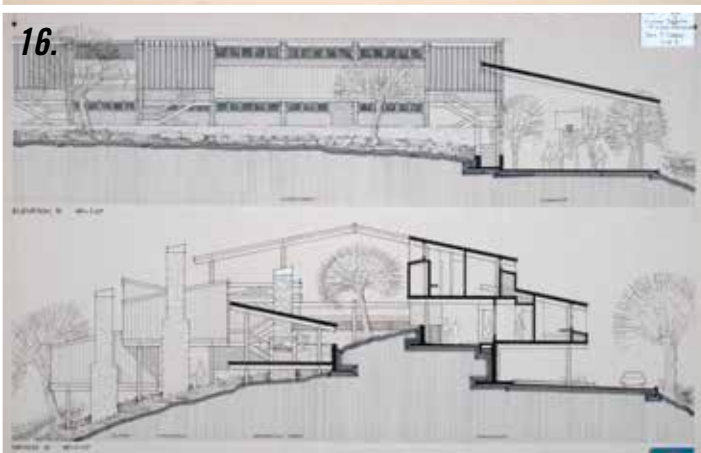

Education at Clemson University

1. Architecture woodshop, circa 1917
2. Early freehand drawing class of cadets
3. Architecture woodshop, circa 1940
4. Students field-sketching behind Sirrine, 1950s
5. Drafting class, 1920s
6. Drafting room in Riggs Hall with students working in tempura, 1950s
7. Architecture studio in Riggs Hall, 1954
8. Bob Hunter and Harold Cooledge in the Lee Hall courtyard during construction, 1956
9. Lee Hall and Lowry Hall, designed by Harlan E. McClure, 1958
10. Architecture students, including Jim Barker, enjoying their studies in the library, 1968
11. Students in the courtyard, 1969
12. Design studio, 1960s
13. Drawings from a 1958 student design of a marina for Hilton Head by William G. Faris
14. Drawings from a 1962 student design of a Catholic church for Easley, S.C., by Jackie H. Lee
15. A drawing from a 1968 student design project for Harbour Town, Hilton Head Island, by the student team of John Blackburn, Sallie Jackson, Roger Simmons, Jim Barker, Stead Craigo, Sam McCleskey, Tim Powell, Philip Fairey, Mark Hudson, McDonald Law, Jackie Miller, James Wendt and Harold Wilkinson, under the direction of Prof. Cesare Fera
16. Drawings from a 1970 student project by John T. Jeffers for a Summer Institute of Visual and Crafts Studies