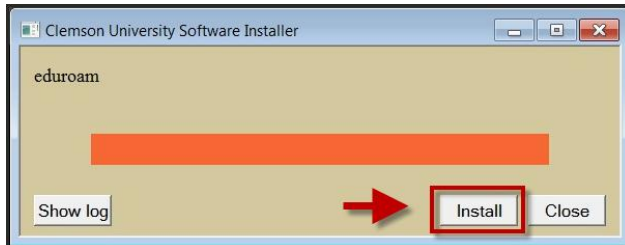

Windows 7/8 Installer

eduroam

1. Launch the **eduroam.exe**.

2. Click **Install**.

3. Click **Close**.

4. Login with your **username@clemson.edu** and **password**, then click **OK**.