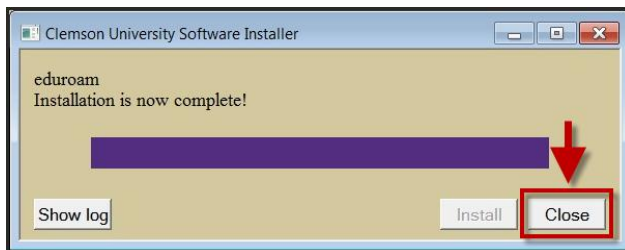

Windows 7/8 Installer

eduroam

1. Launch the **eduroam.exe**.

2. Click **Install**.

3. Click **Close**.

4. Login with your **username@clemson.edu** and **password**, then click **OK**.