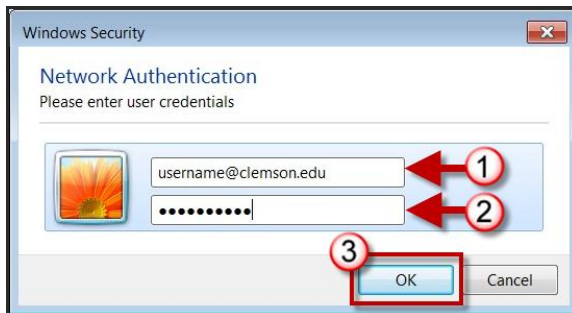

Windows 7/8 Installer

eduroam

1. Launch the **eduroam.exe**.

2. Click **Install**.

3. Click **Close**.

4. Login with your **username@clemson.edu** and **password**, then click **OK**.