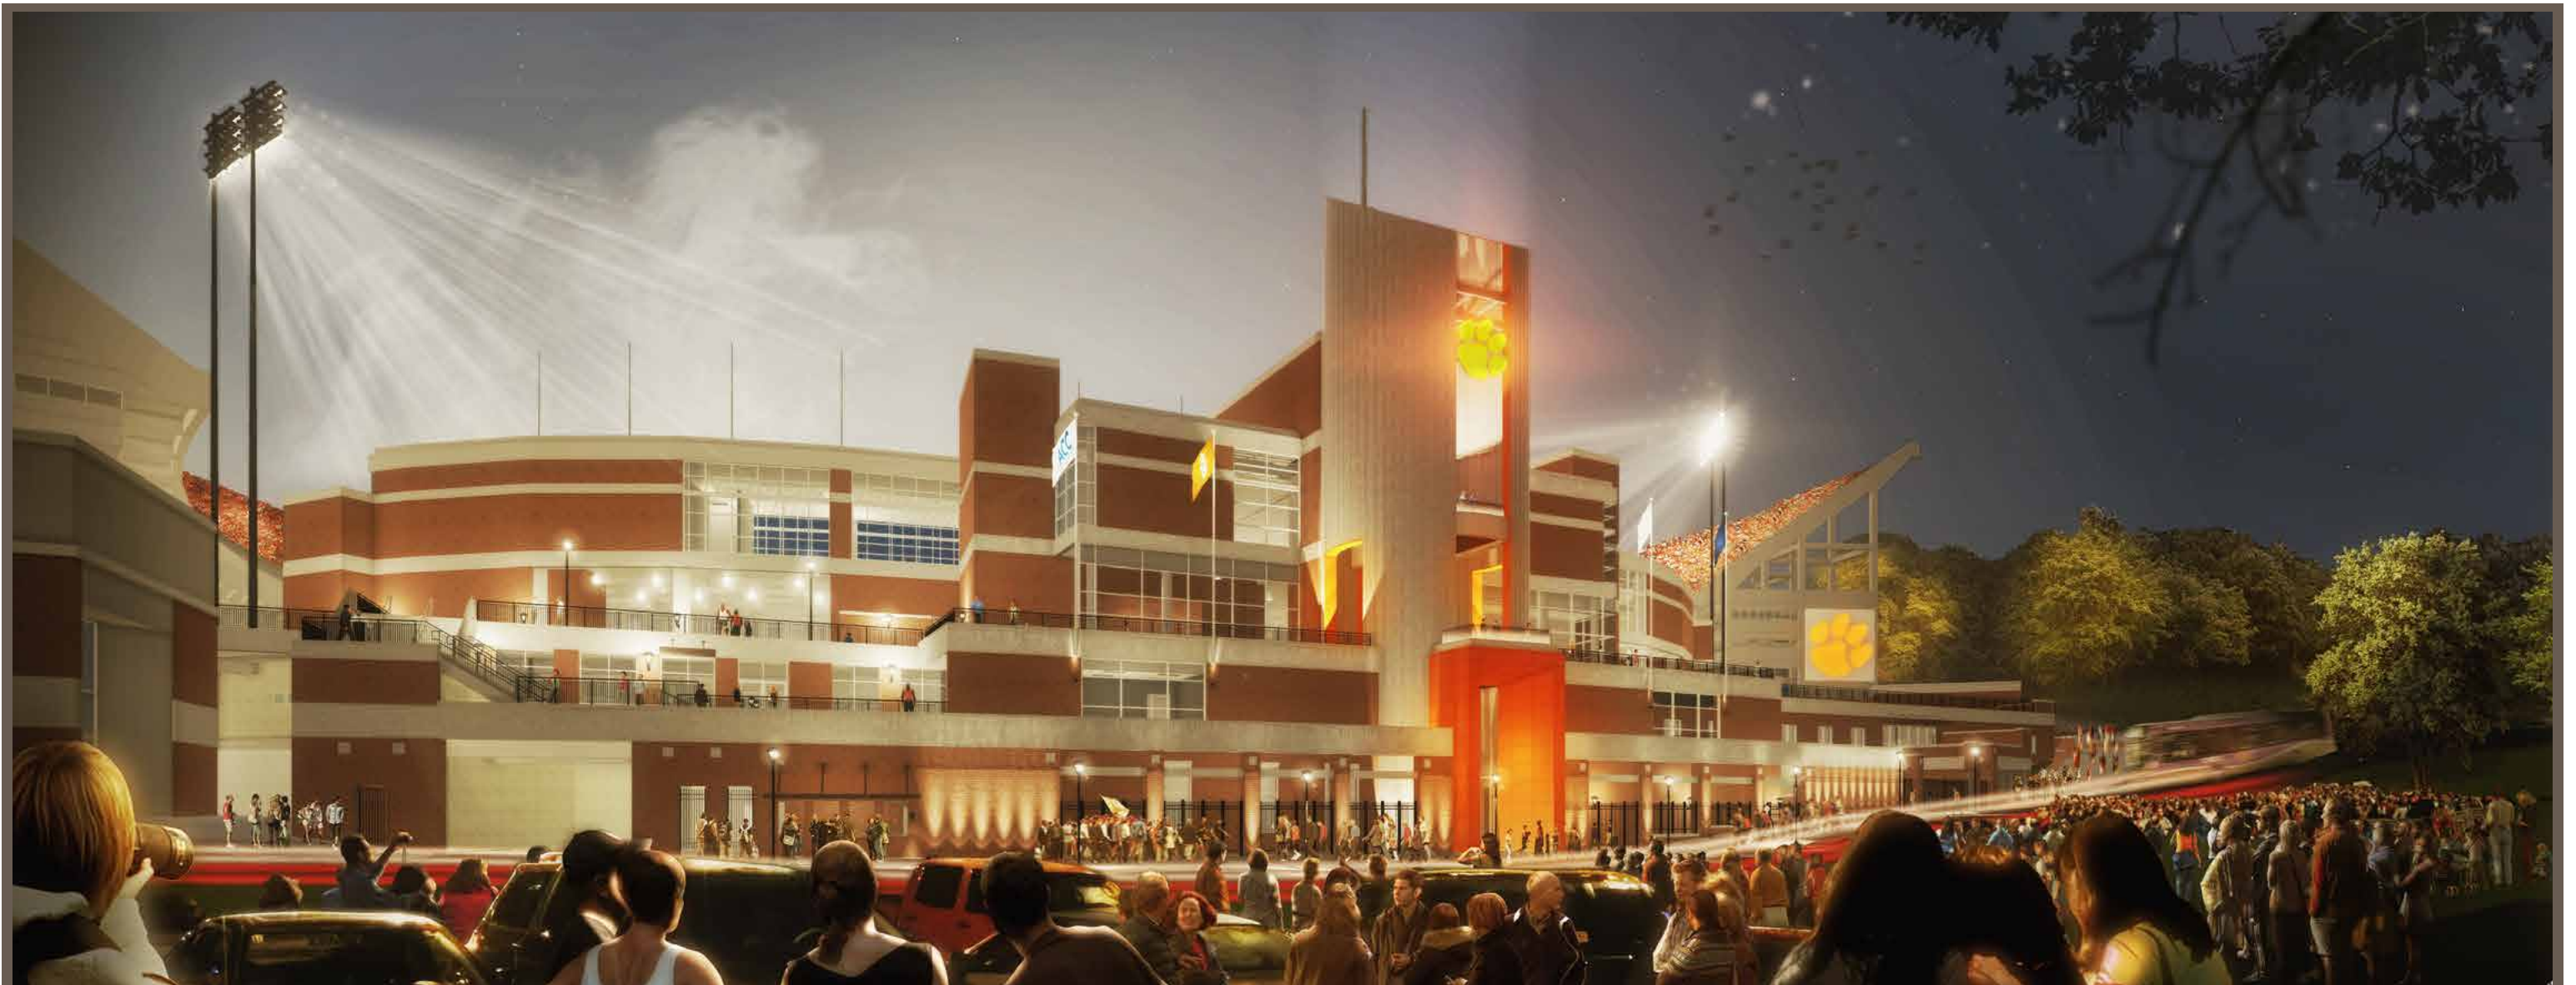

The Need

For all of us who love Clemson, Memorial Stadium is perhaps one of the most exciting places to be on a Saturday afternoon during football season. It's not hard to mistake a football weekend as cars stream in from every part of the state and region to hear the Tigers roar! From the pregame enjoyment of tailgating – an event all unto itself – to watching the team make their traditional run down The Hill, the excitement is contagious as more than 80,000 fans pack Death Valley.

Taking The Fan Experience To New Heights

On game days, crowd congestion has become a primary issue particularly in the WestZone Complex. Congestion also occurs when fans leave their seats to visit concession stands, a factor that further constricts movement to and from the WestZone to other areas of the stadium.

Phase III includes a new, wide pedestrian walkway that will create a more fan-friendly and inviting way to navigate through the mid-level of the WestZone to other areas of the stadium. This walkway will also provide attractive symmetry to the exterior face of the stadium and provide fans an incredible overlook to tailgating activities. This area will offer fans a spectacular view of Tiger Walk entrance activities.

When completed, the façade of the WestZone will also include an Oculus – a signature architectural feature that will serve as a memorable and highly visible part of the stadium. The pedestrian bridge extends through the Oculus to allow an easier and more direct connection from the WestZone to the north and south stands. This high-rise Oculus will be a dramatic focal point as fans approach the stadium wearing their Tiger pride on the inside and outside.

These changes are also an important part of our ability to recruit the best student-athletes. From beginning to end, these changes are aimed at enriching the fan experience and continuing the fun of Tiger Football all day long!

Make Our Stadium A Standout

There's nothing like Clemson football. Whether you've experienced your first game or your 50th, you know that it's a feeling you can't duplicate. Help us make game day a great day by supporting this important phase of construction. Your support will help ensure everyone can enjoy Clemson Football at its best – comfortably and conveniently. Help us keep Memorial Stadium in a league of its own and position the University as the standard for athletic excellence.

Let us hear your inner Tiger roar!