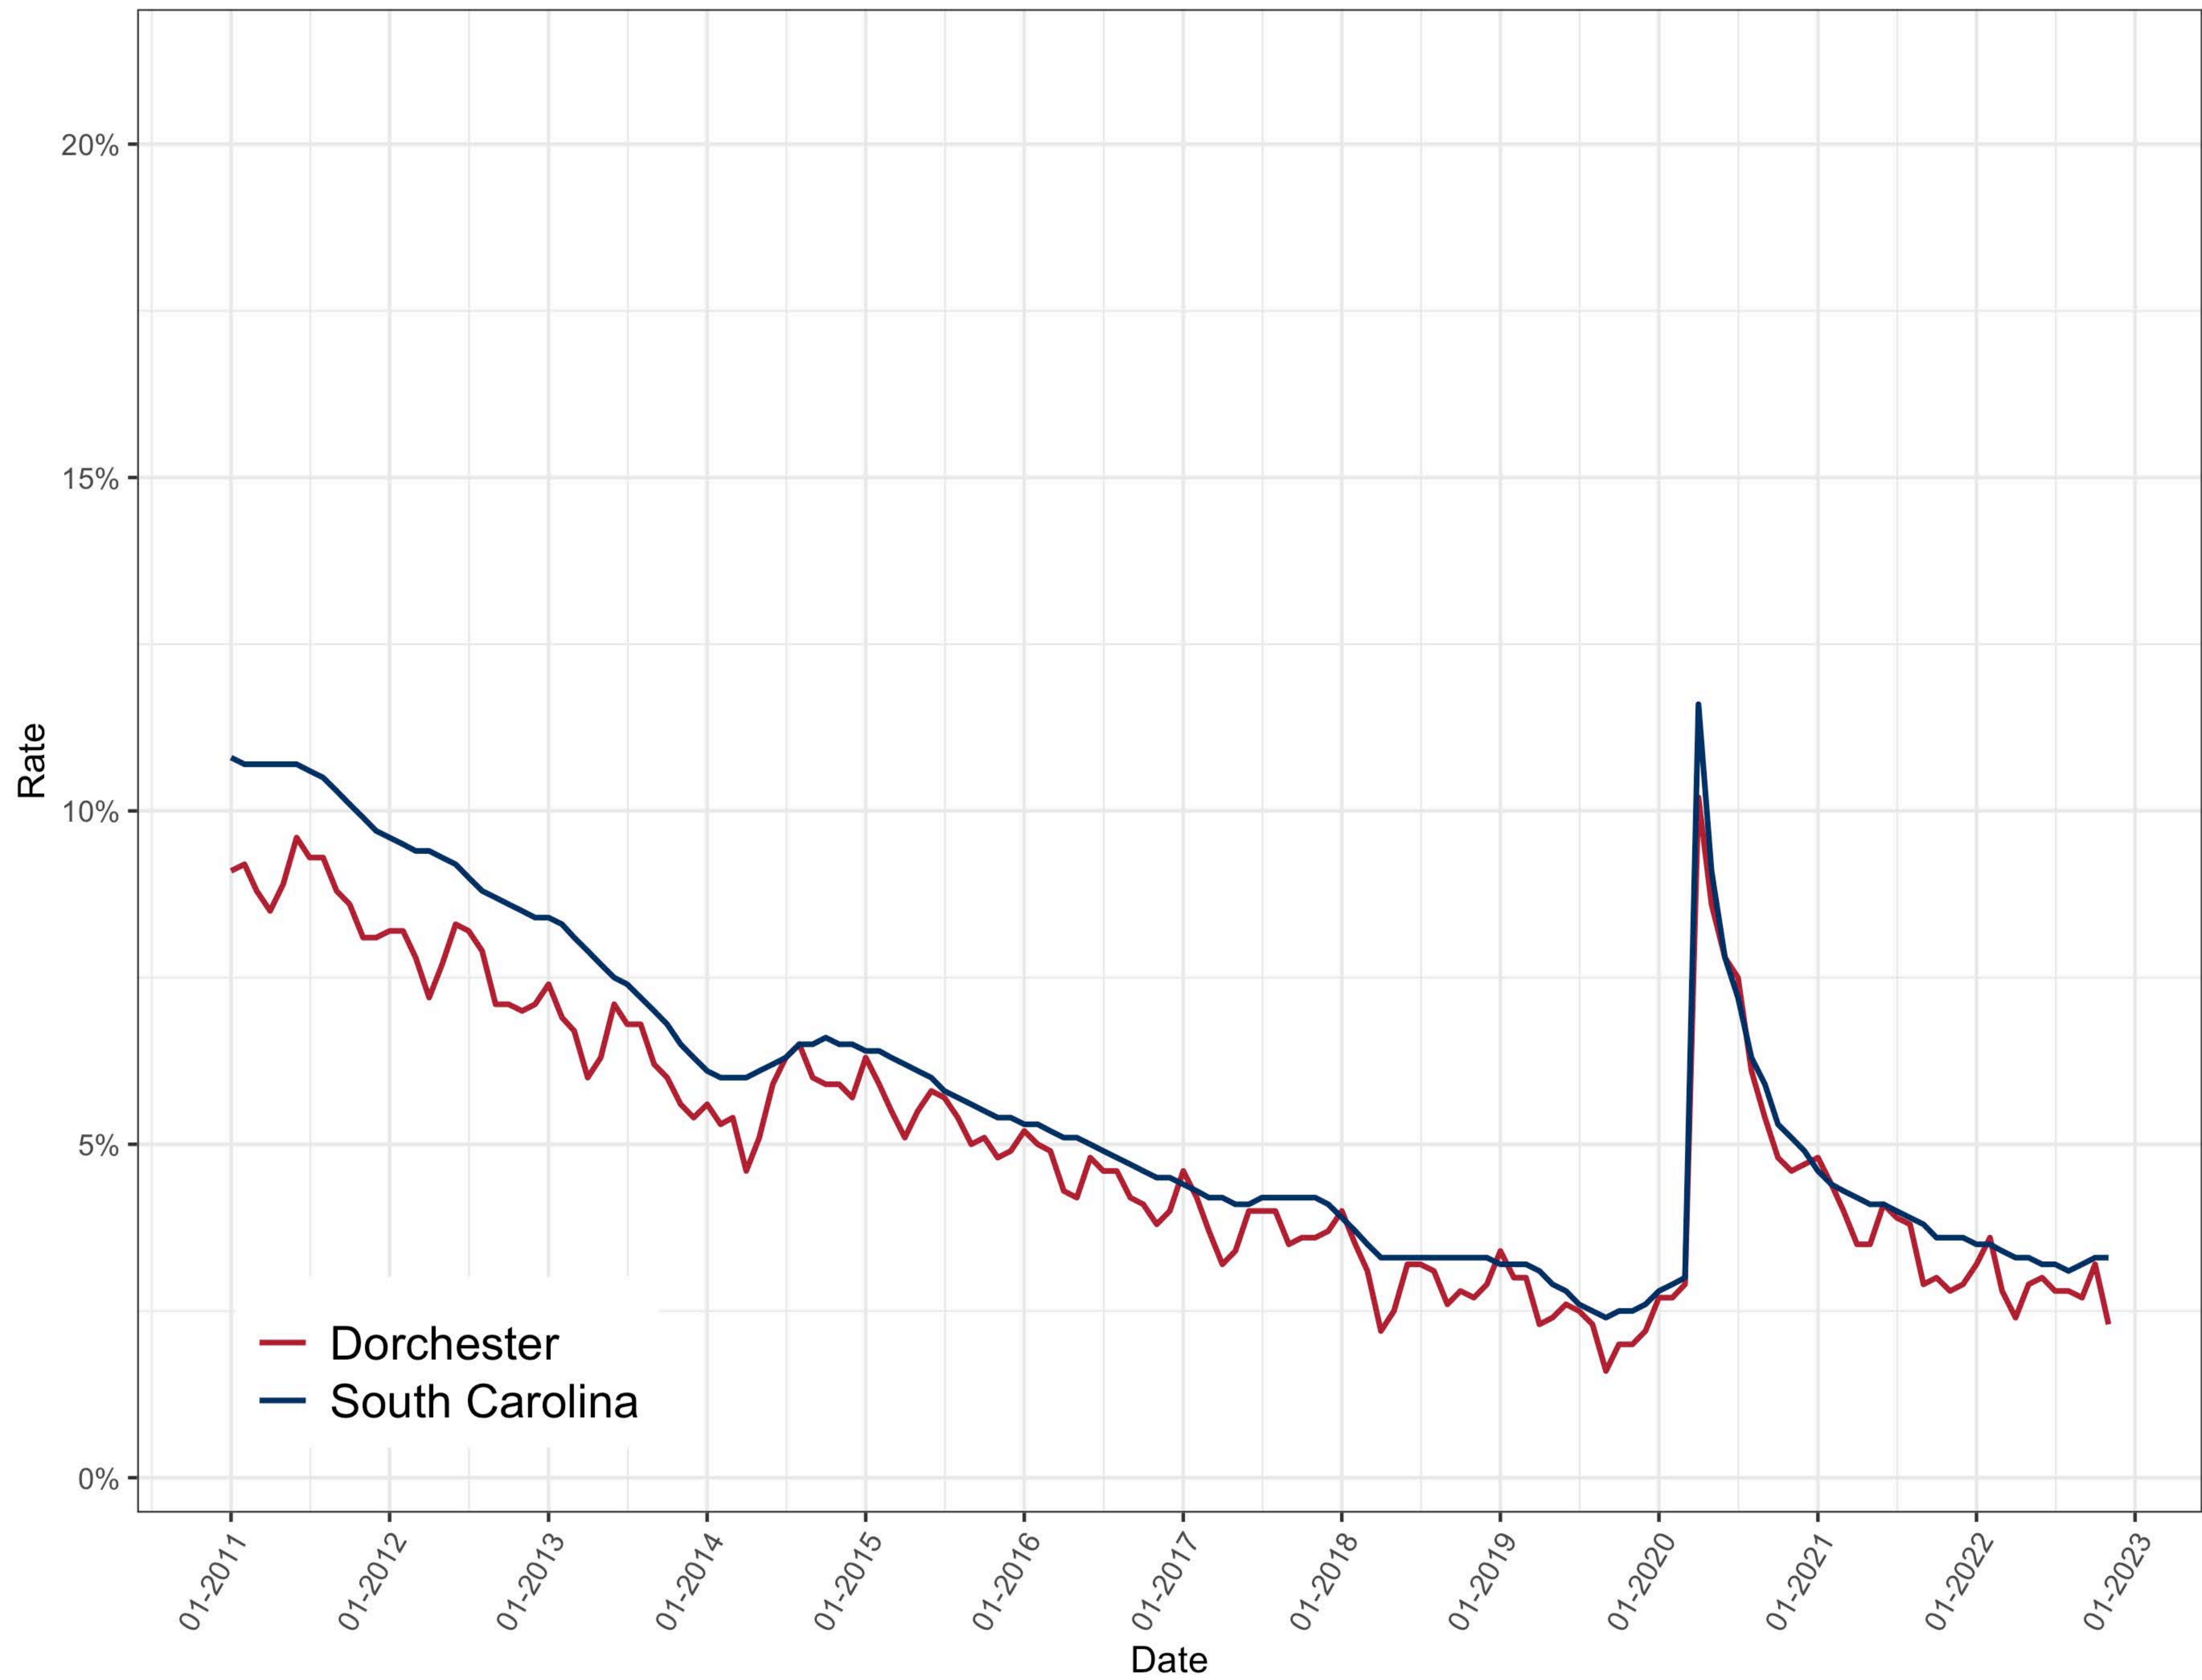

Dorchester County, SC Unemployment Rate