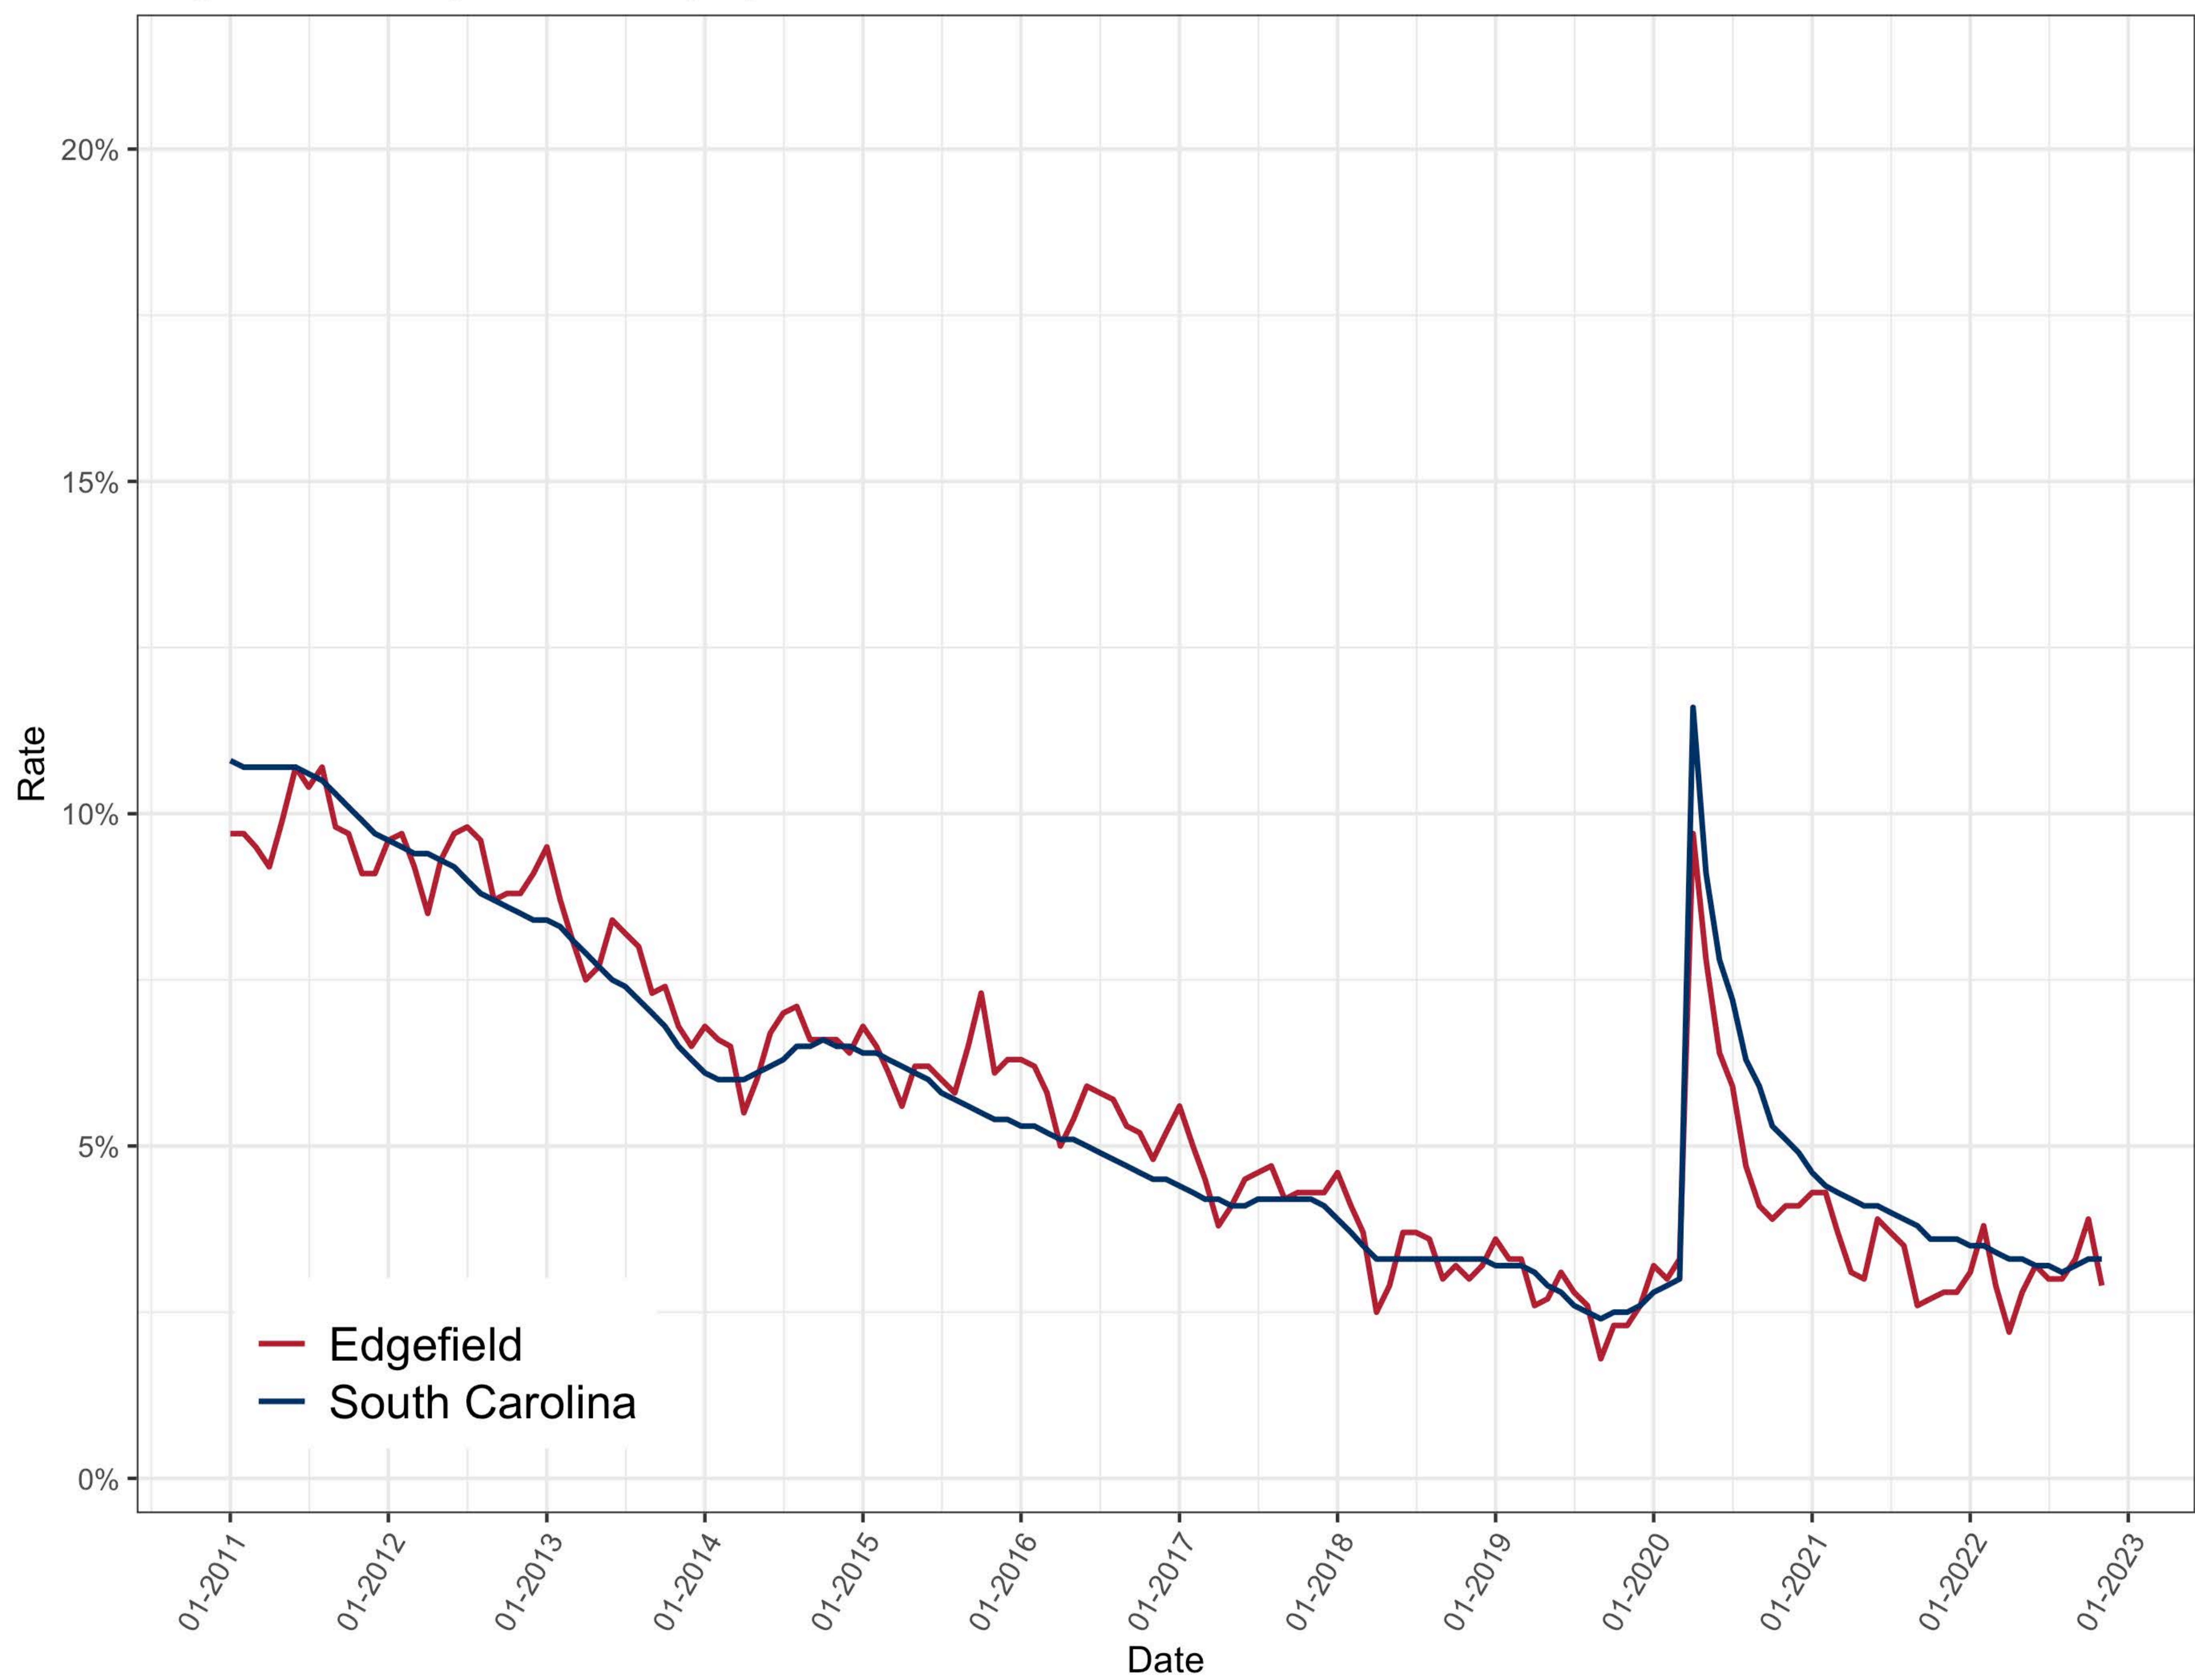

Edgefield County, SC Unemployment Rate