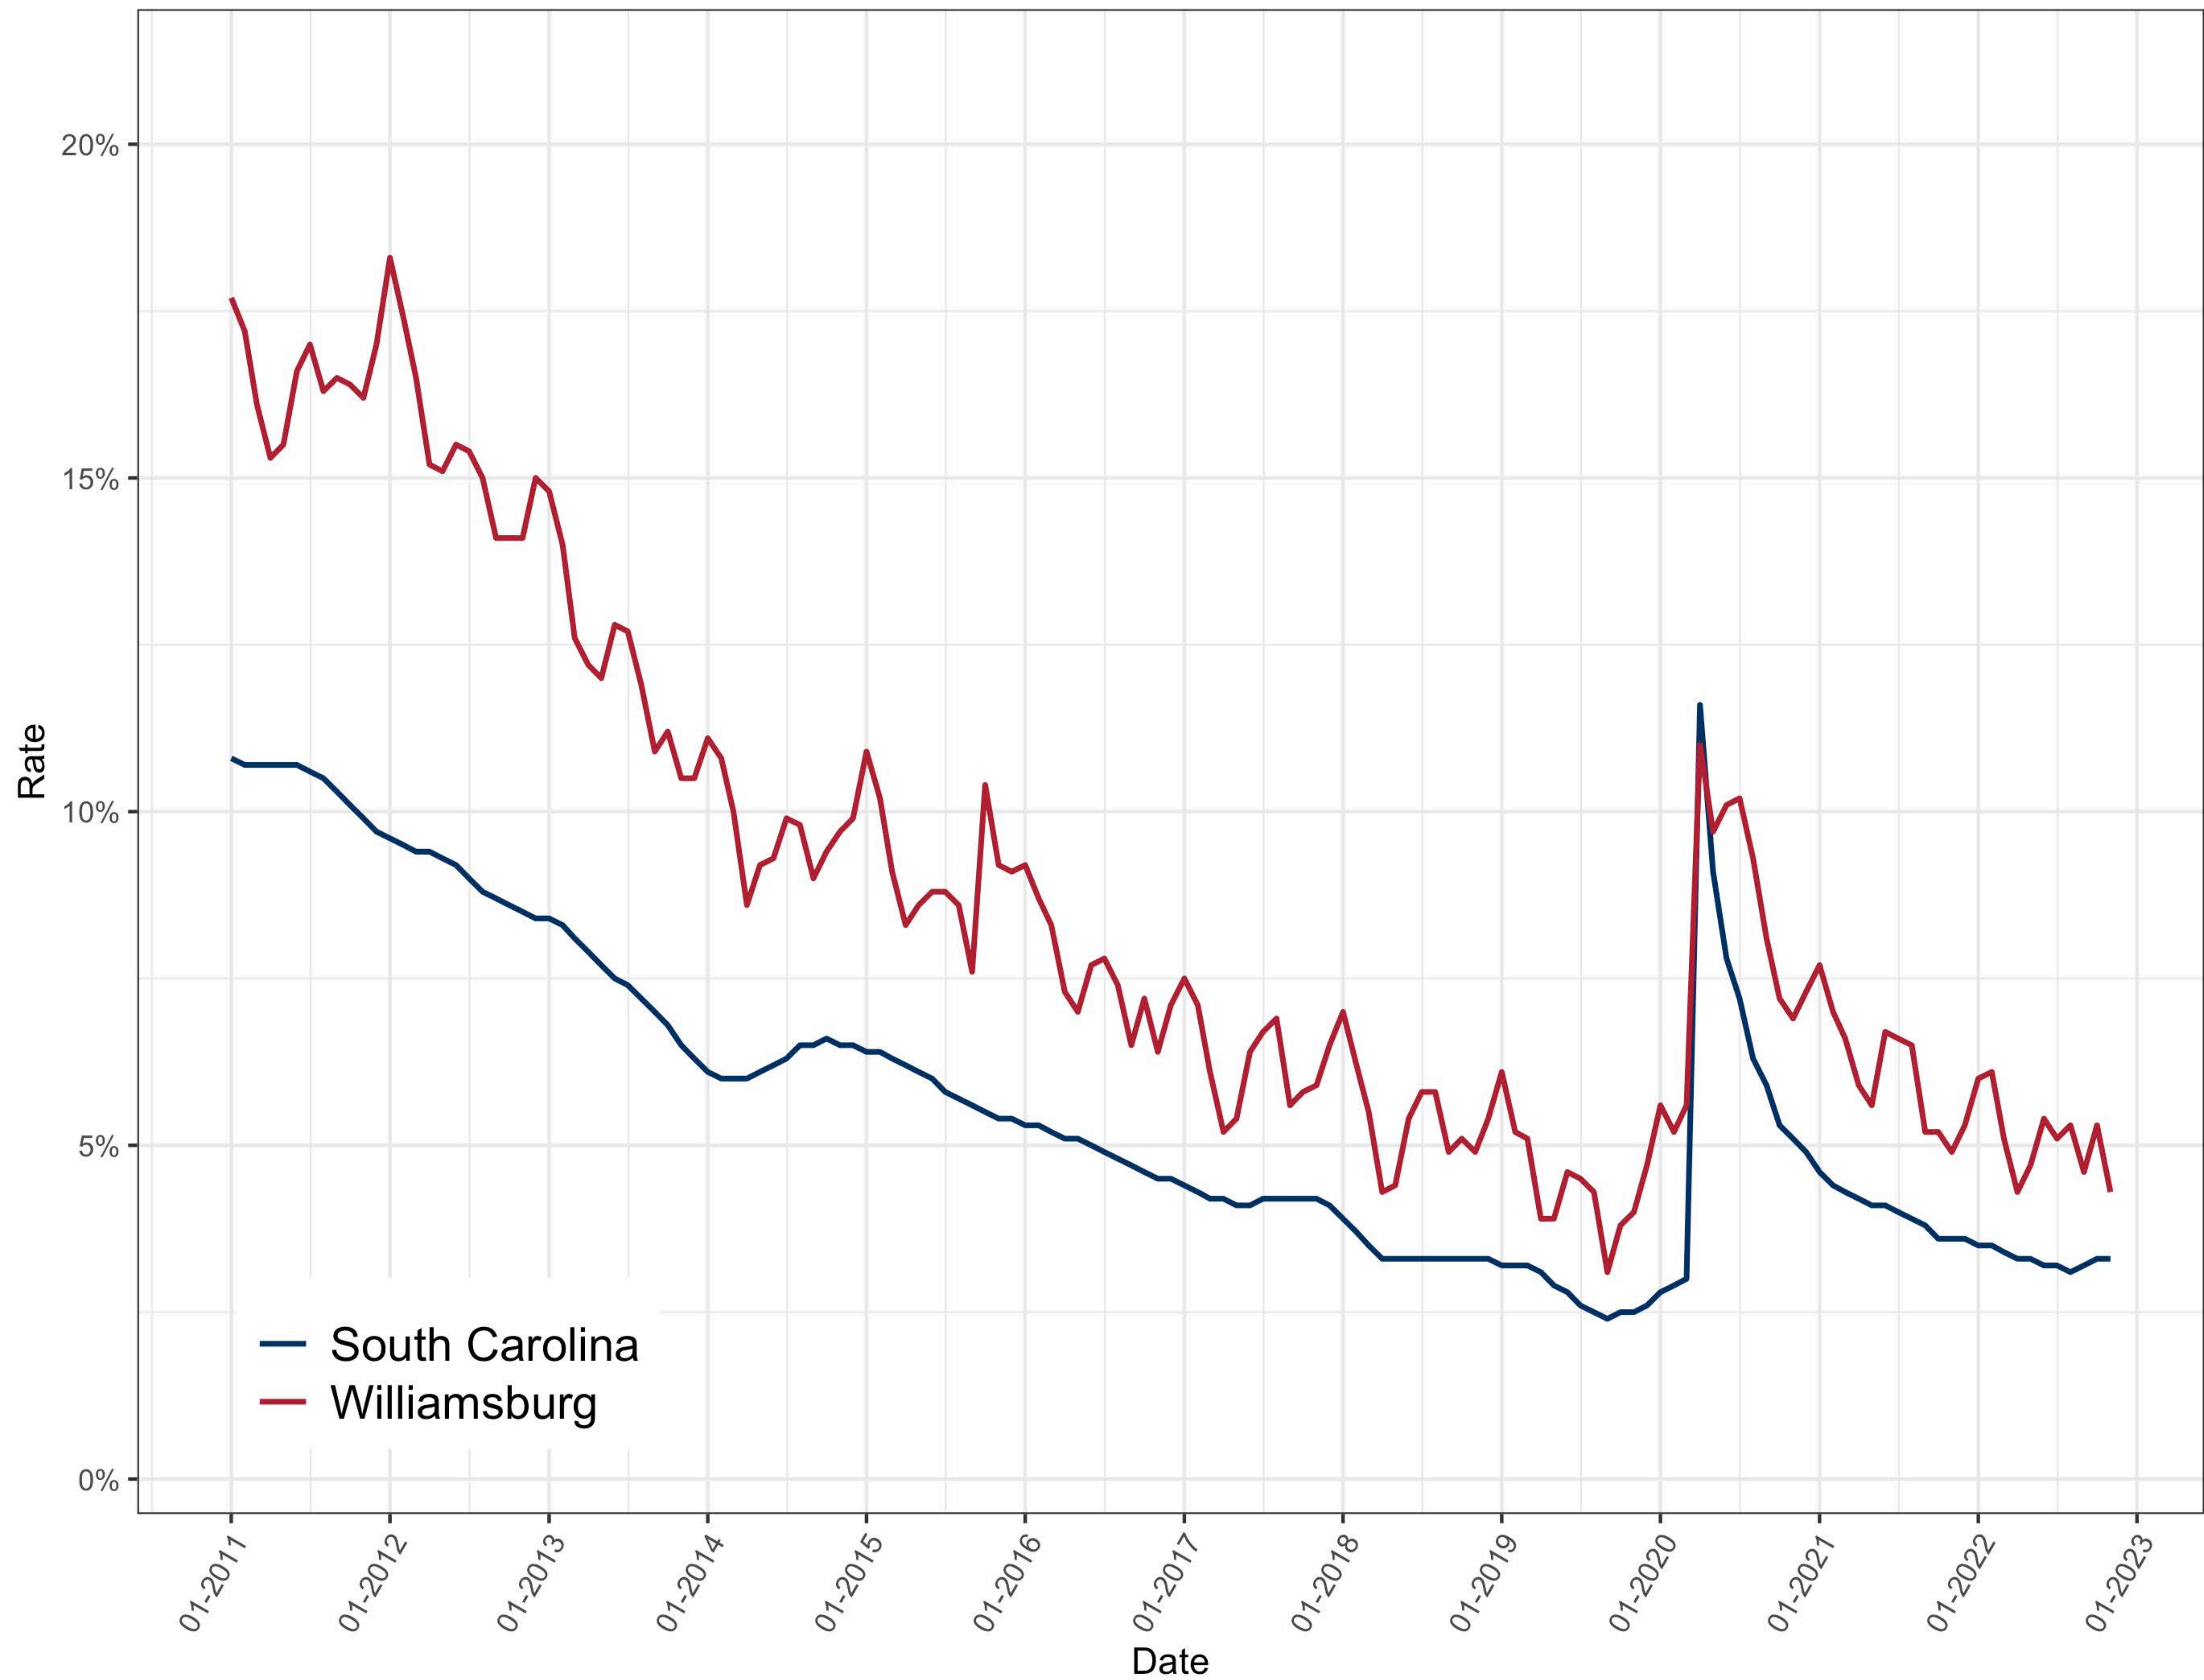

Williamsburg County, SC Unemployment Rate