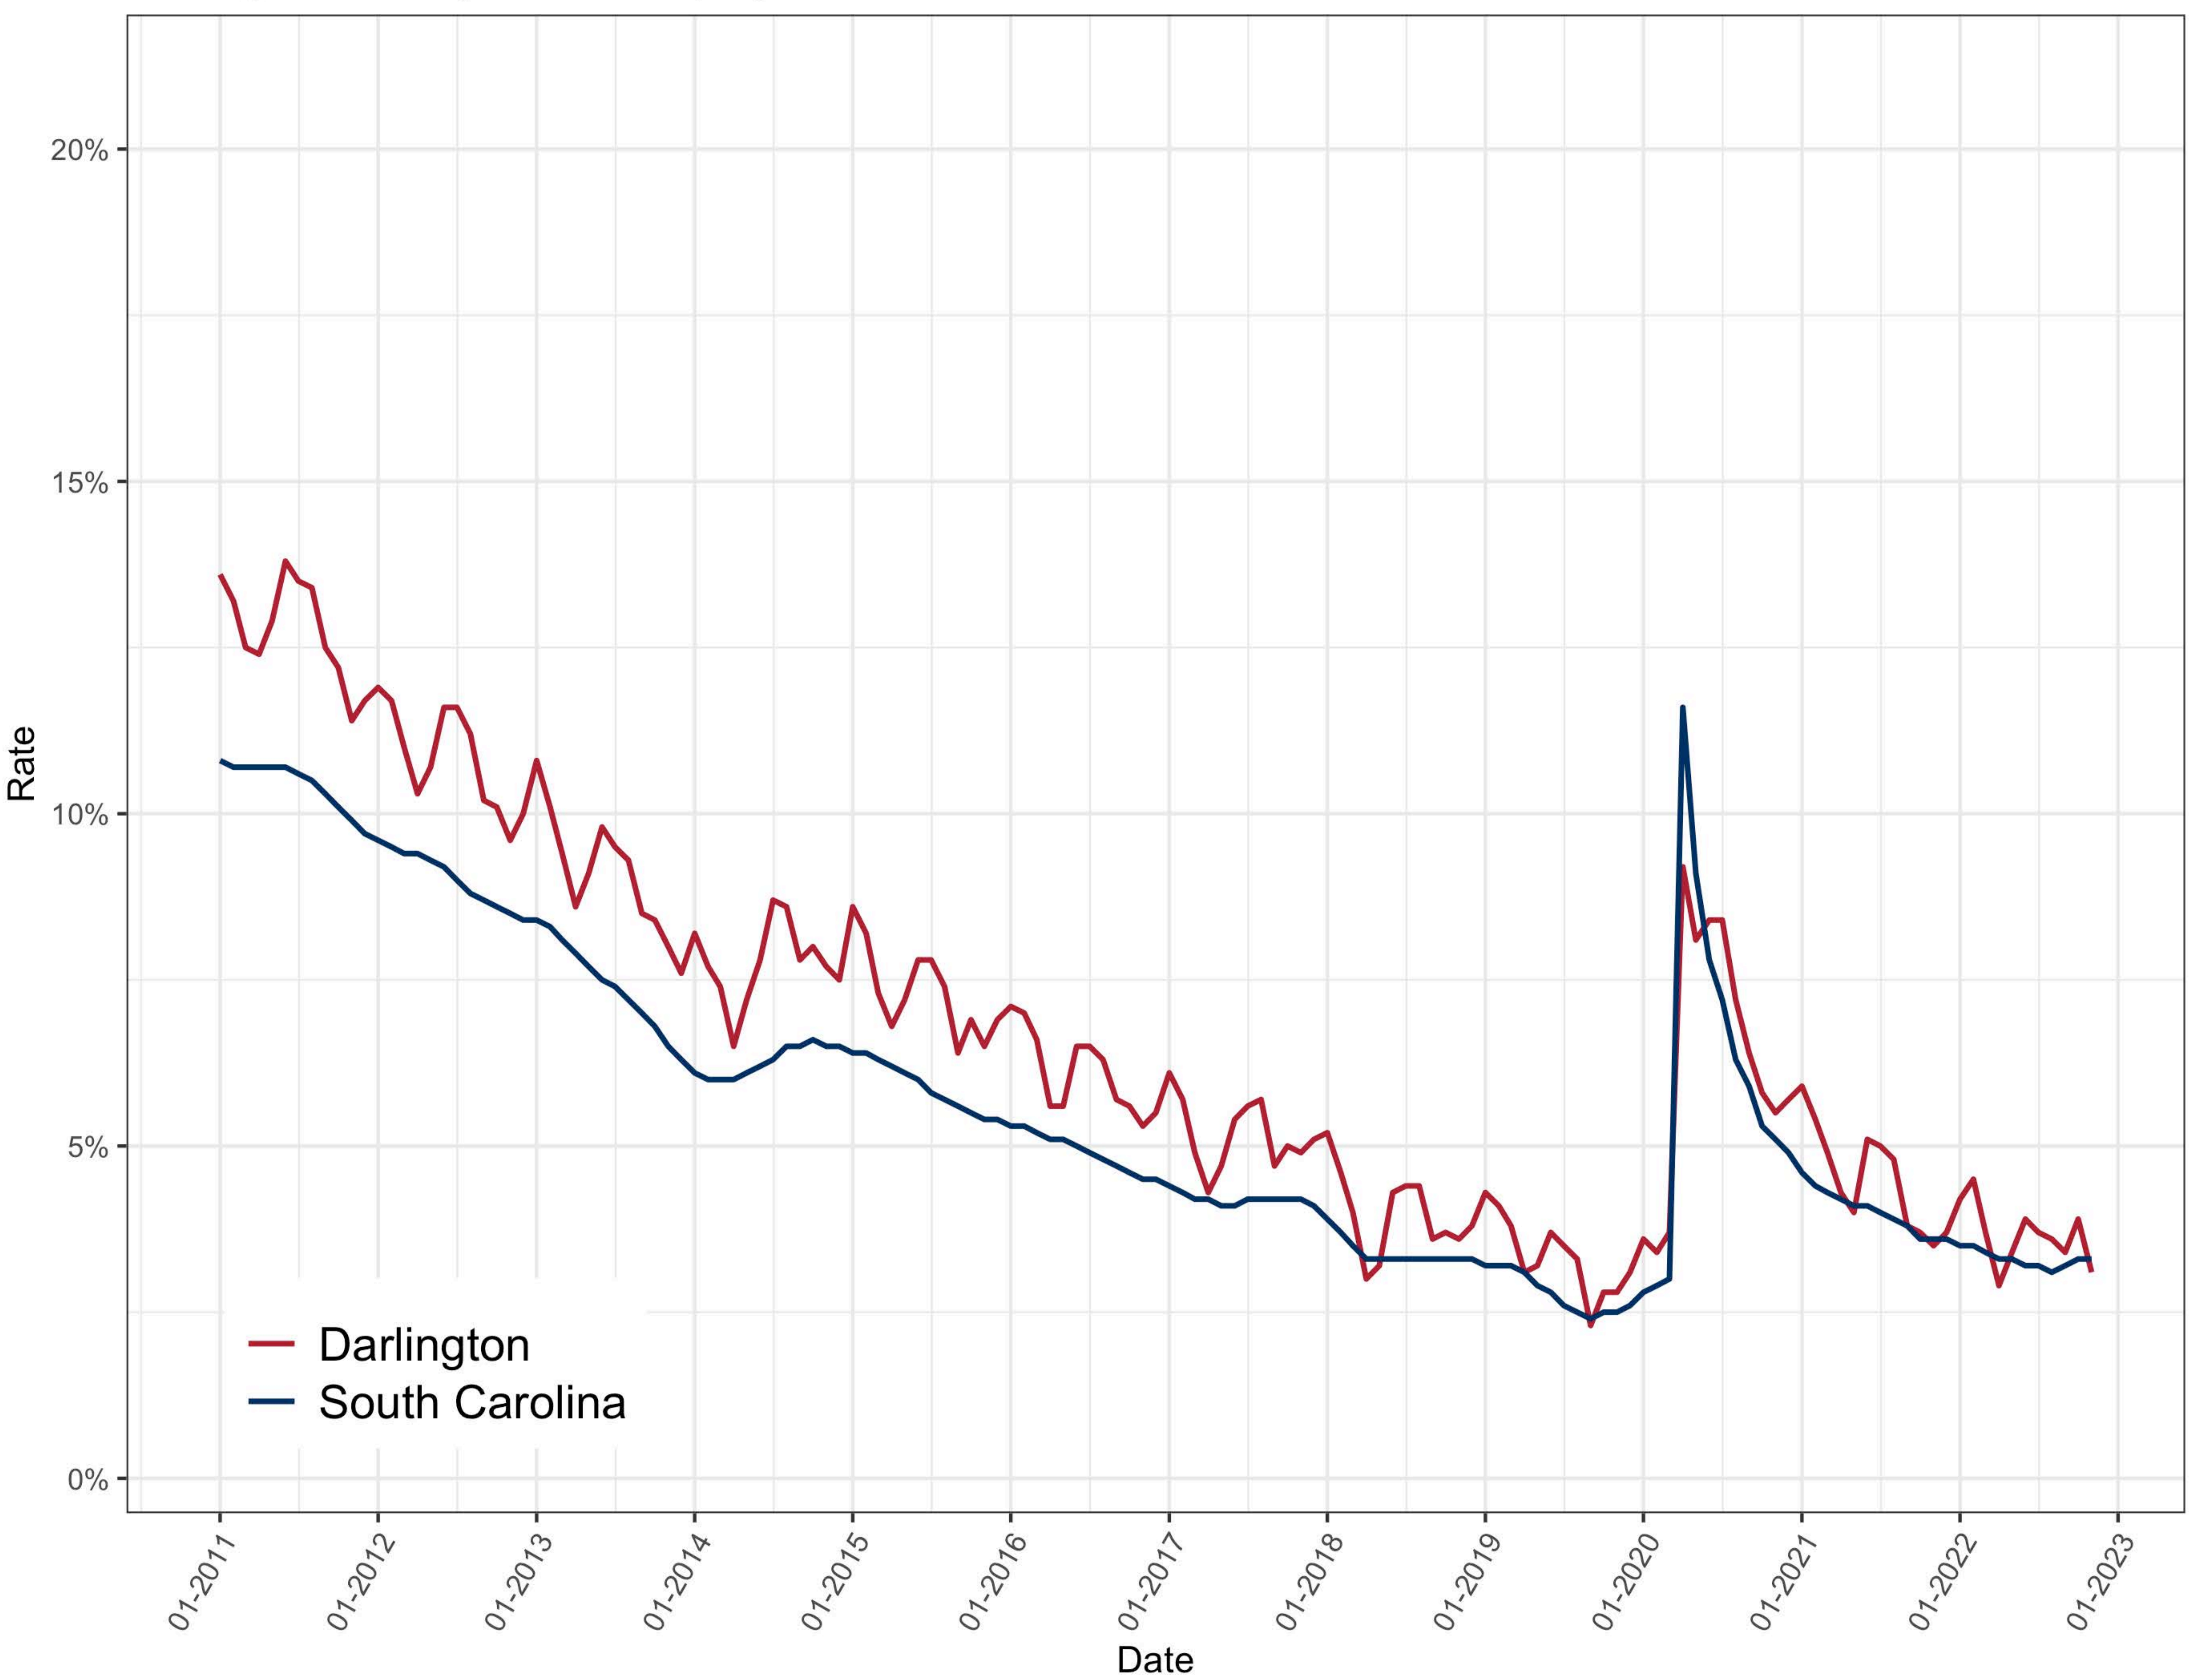

Darlington County, SC Unemployment Rate