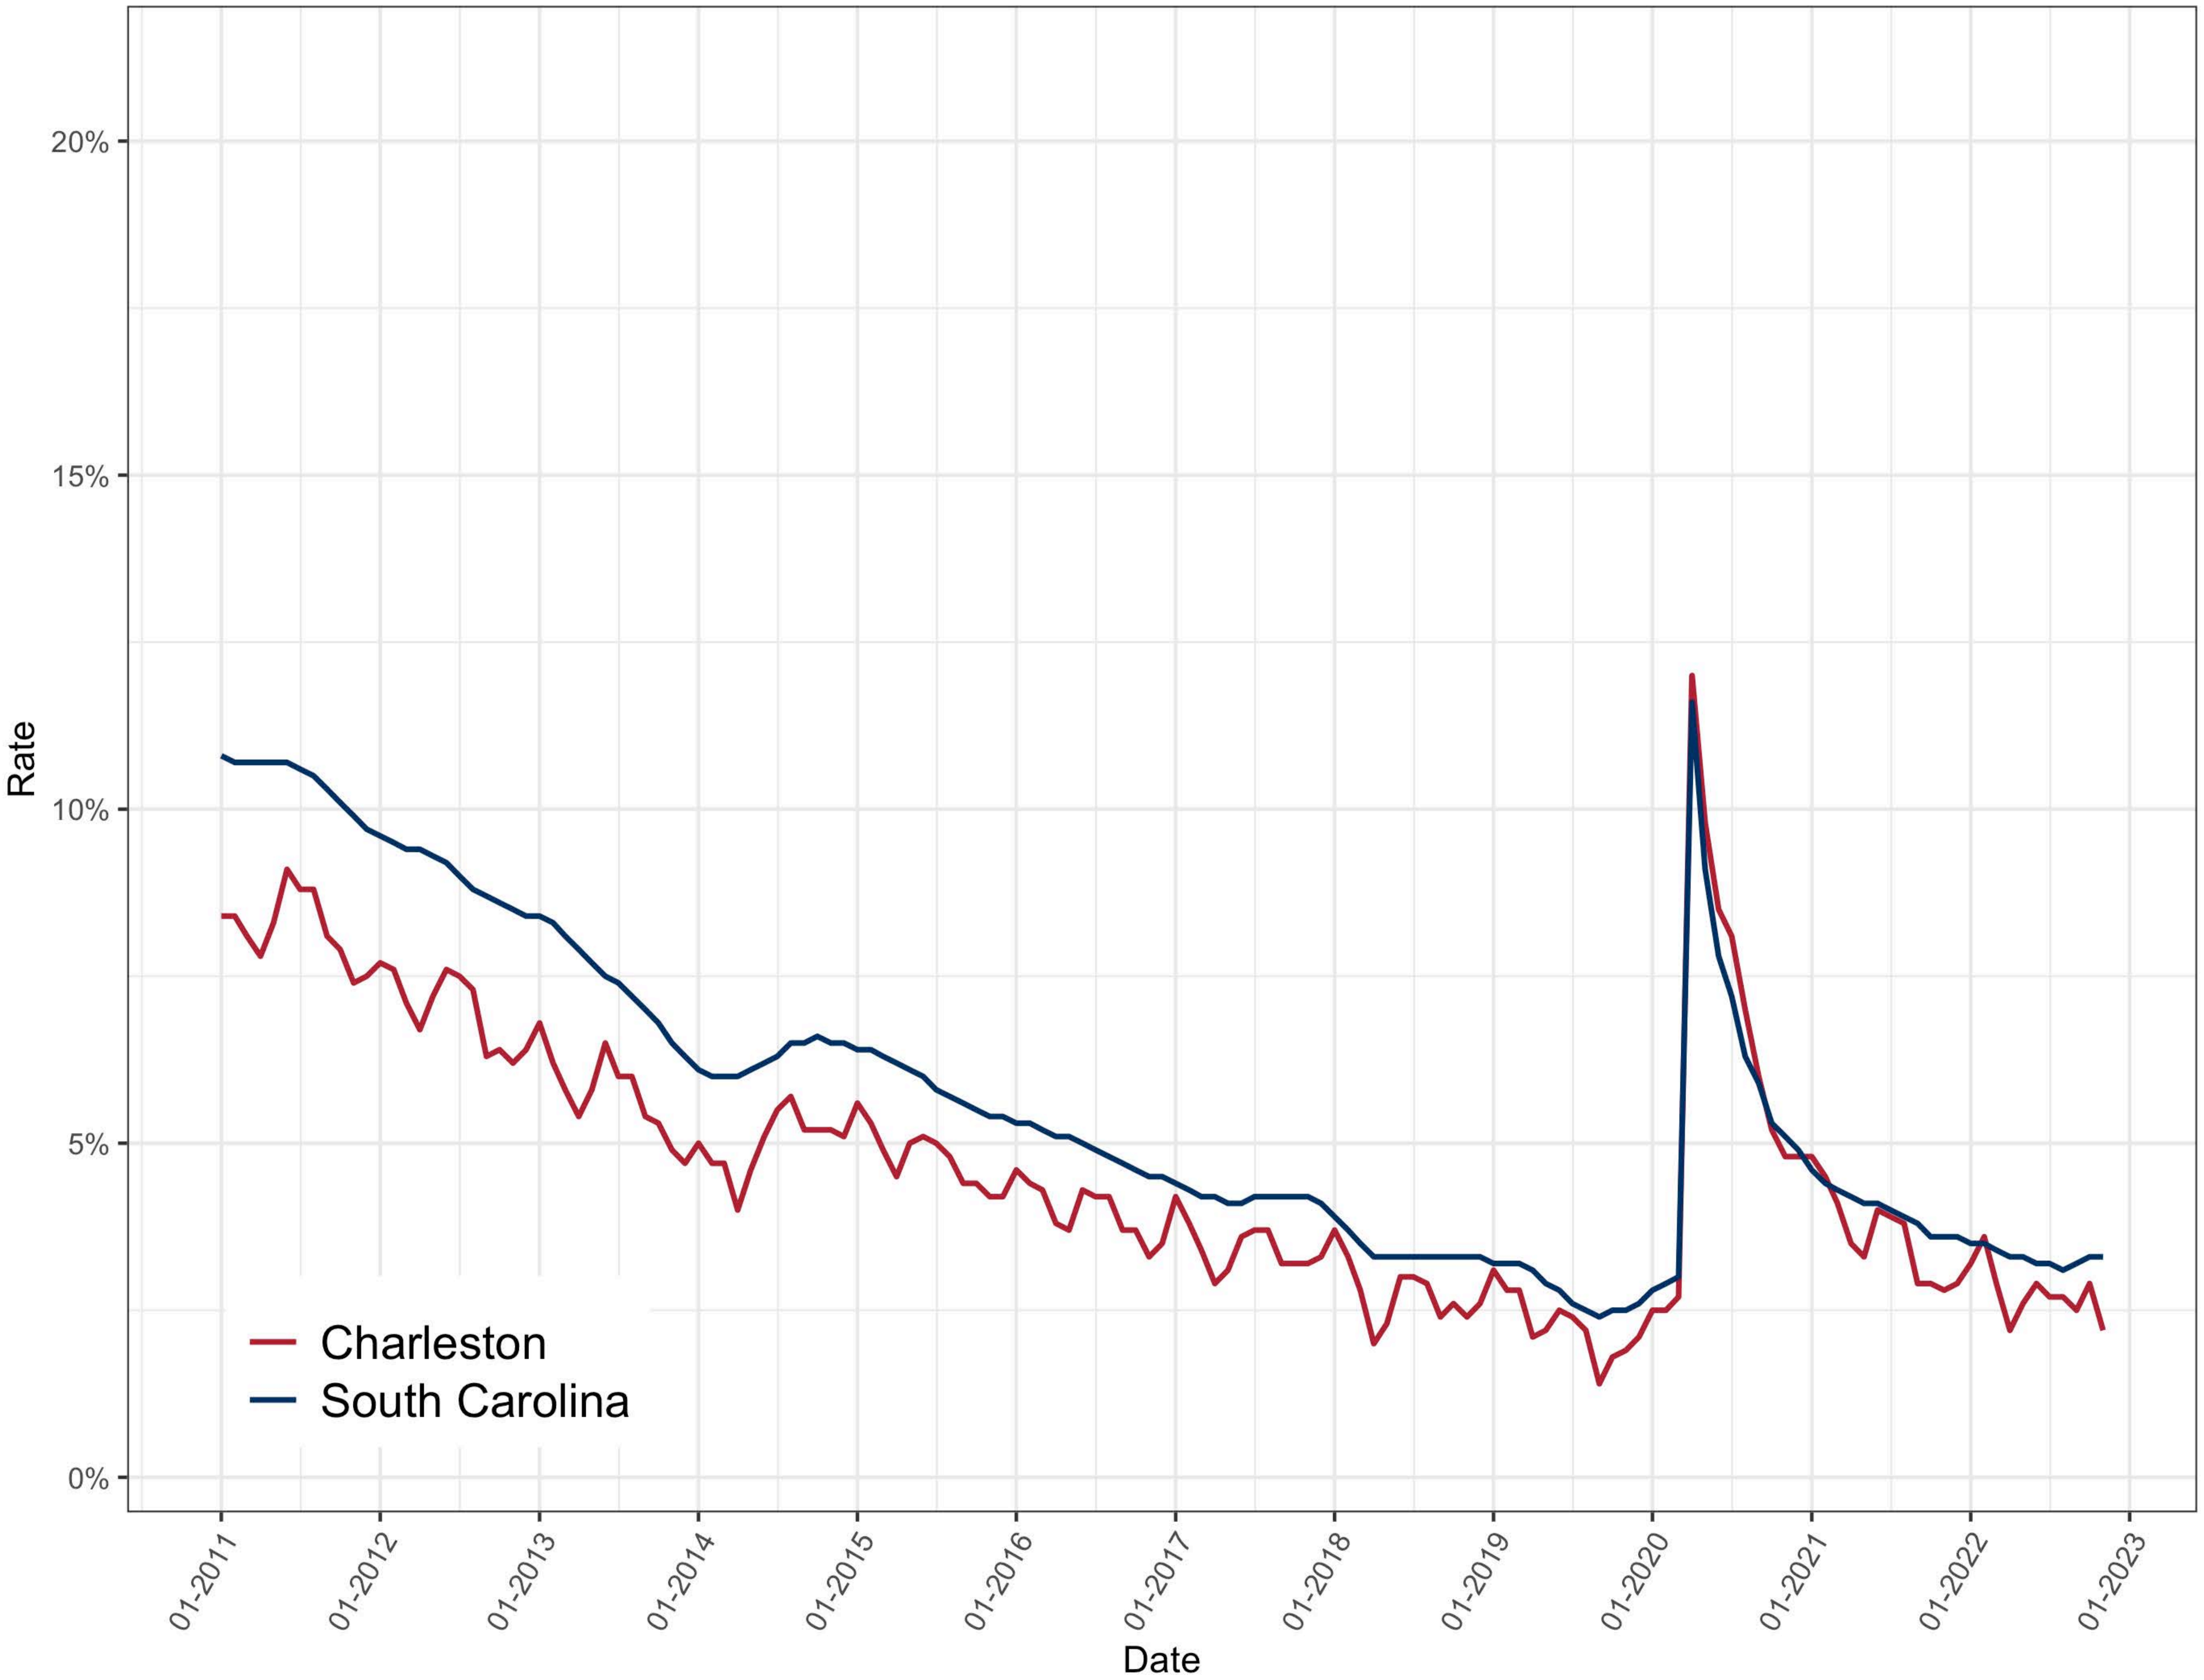

Charleston County, SC Unemployment Rate