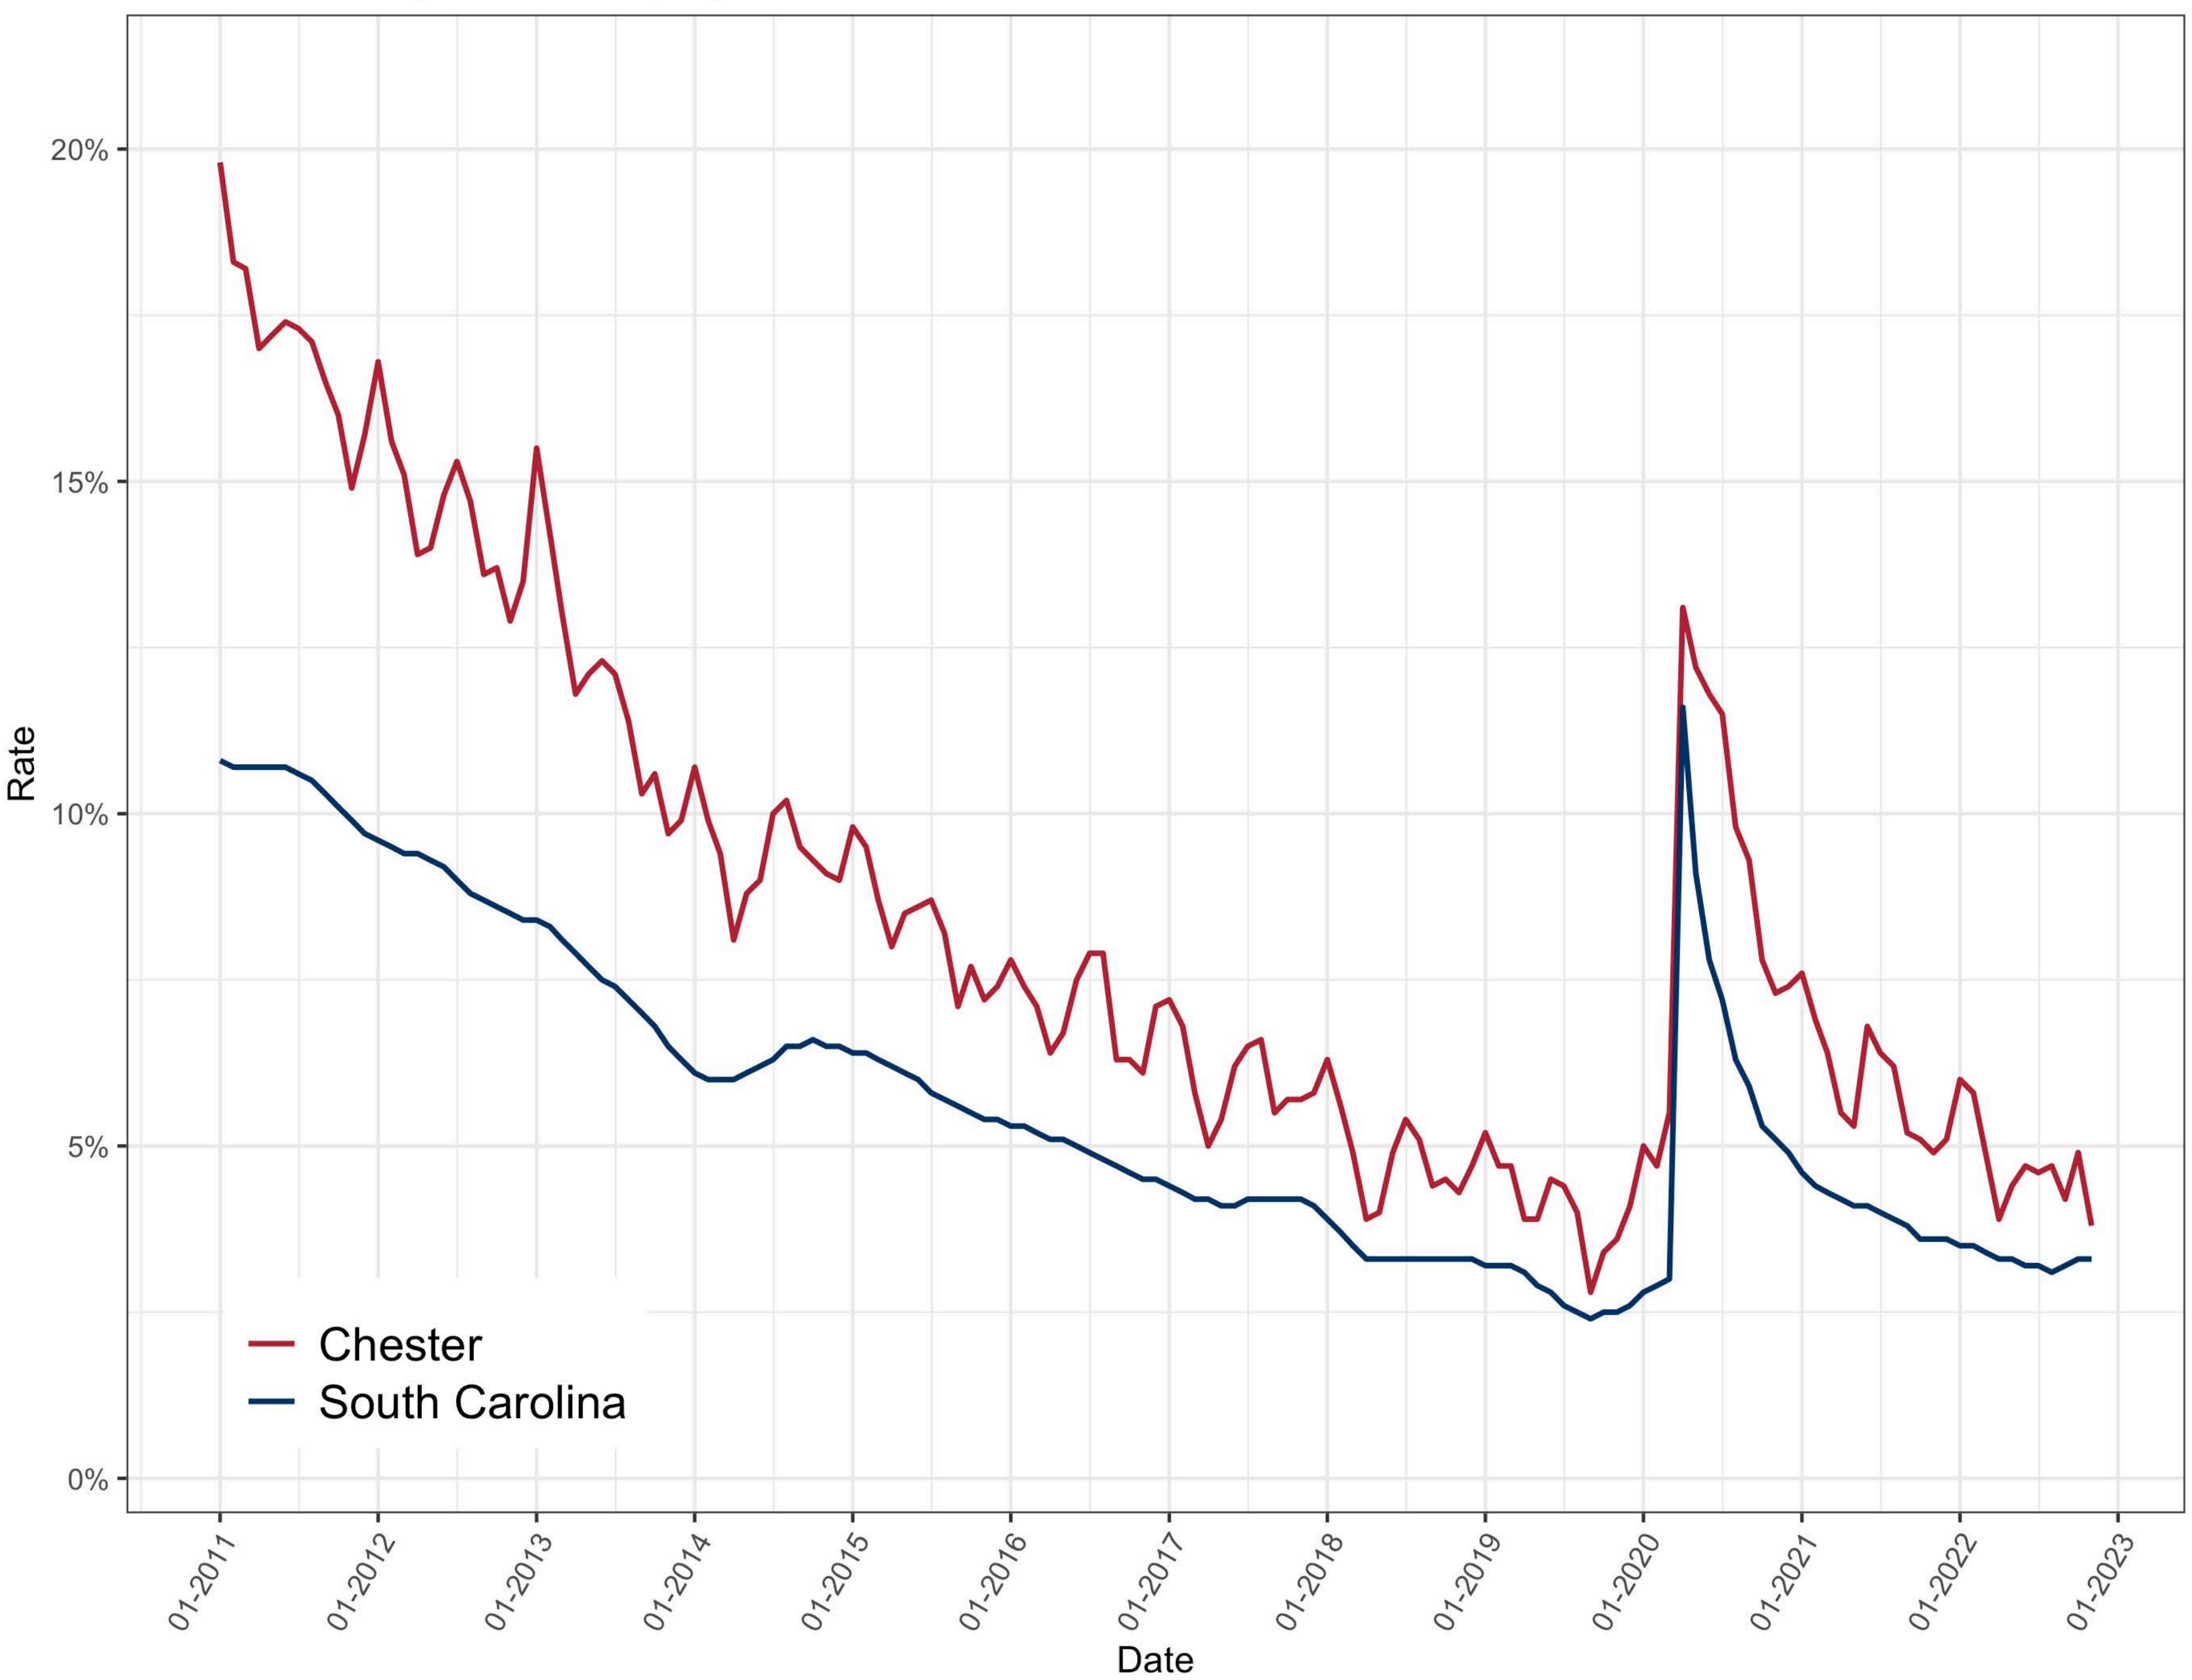

Chester County, SC Unemployment Rate