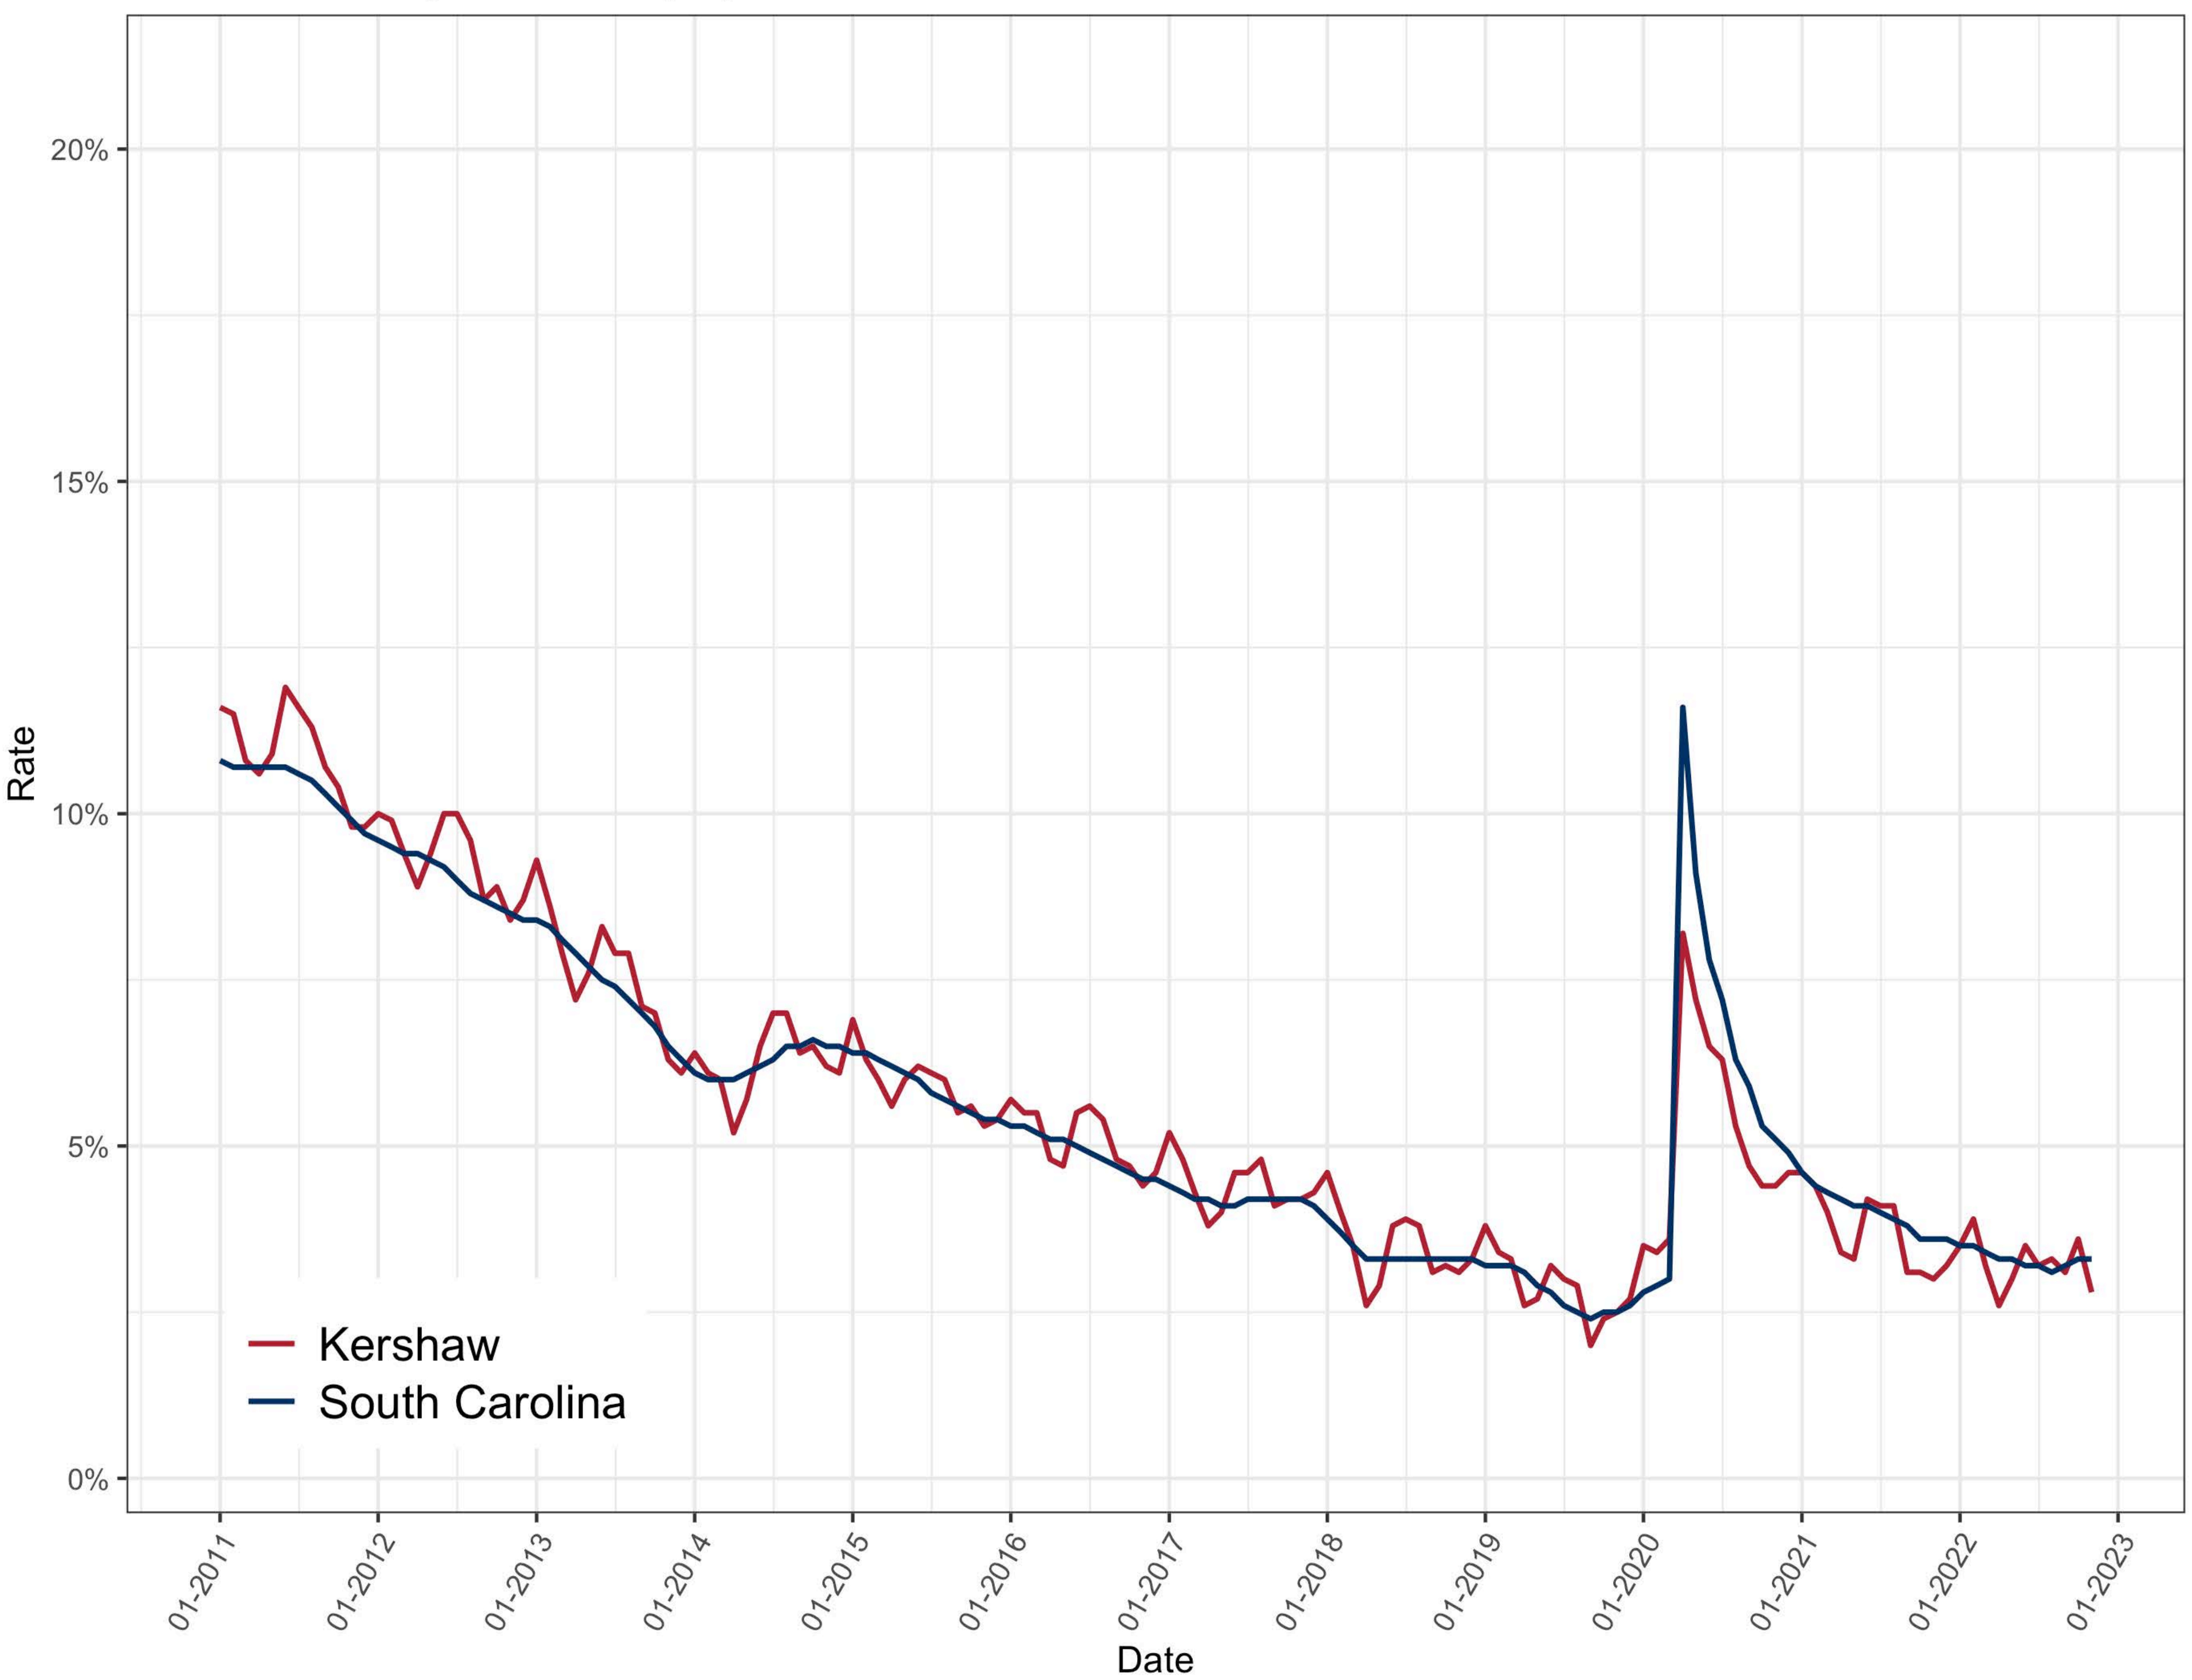

Kershaw County, SC Unemployment Rate