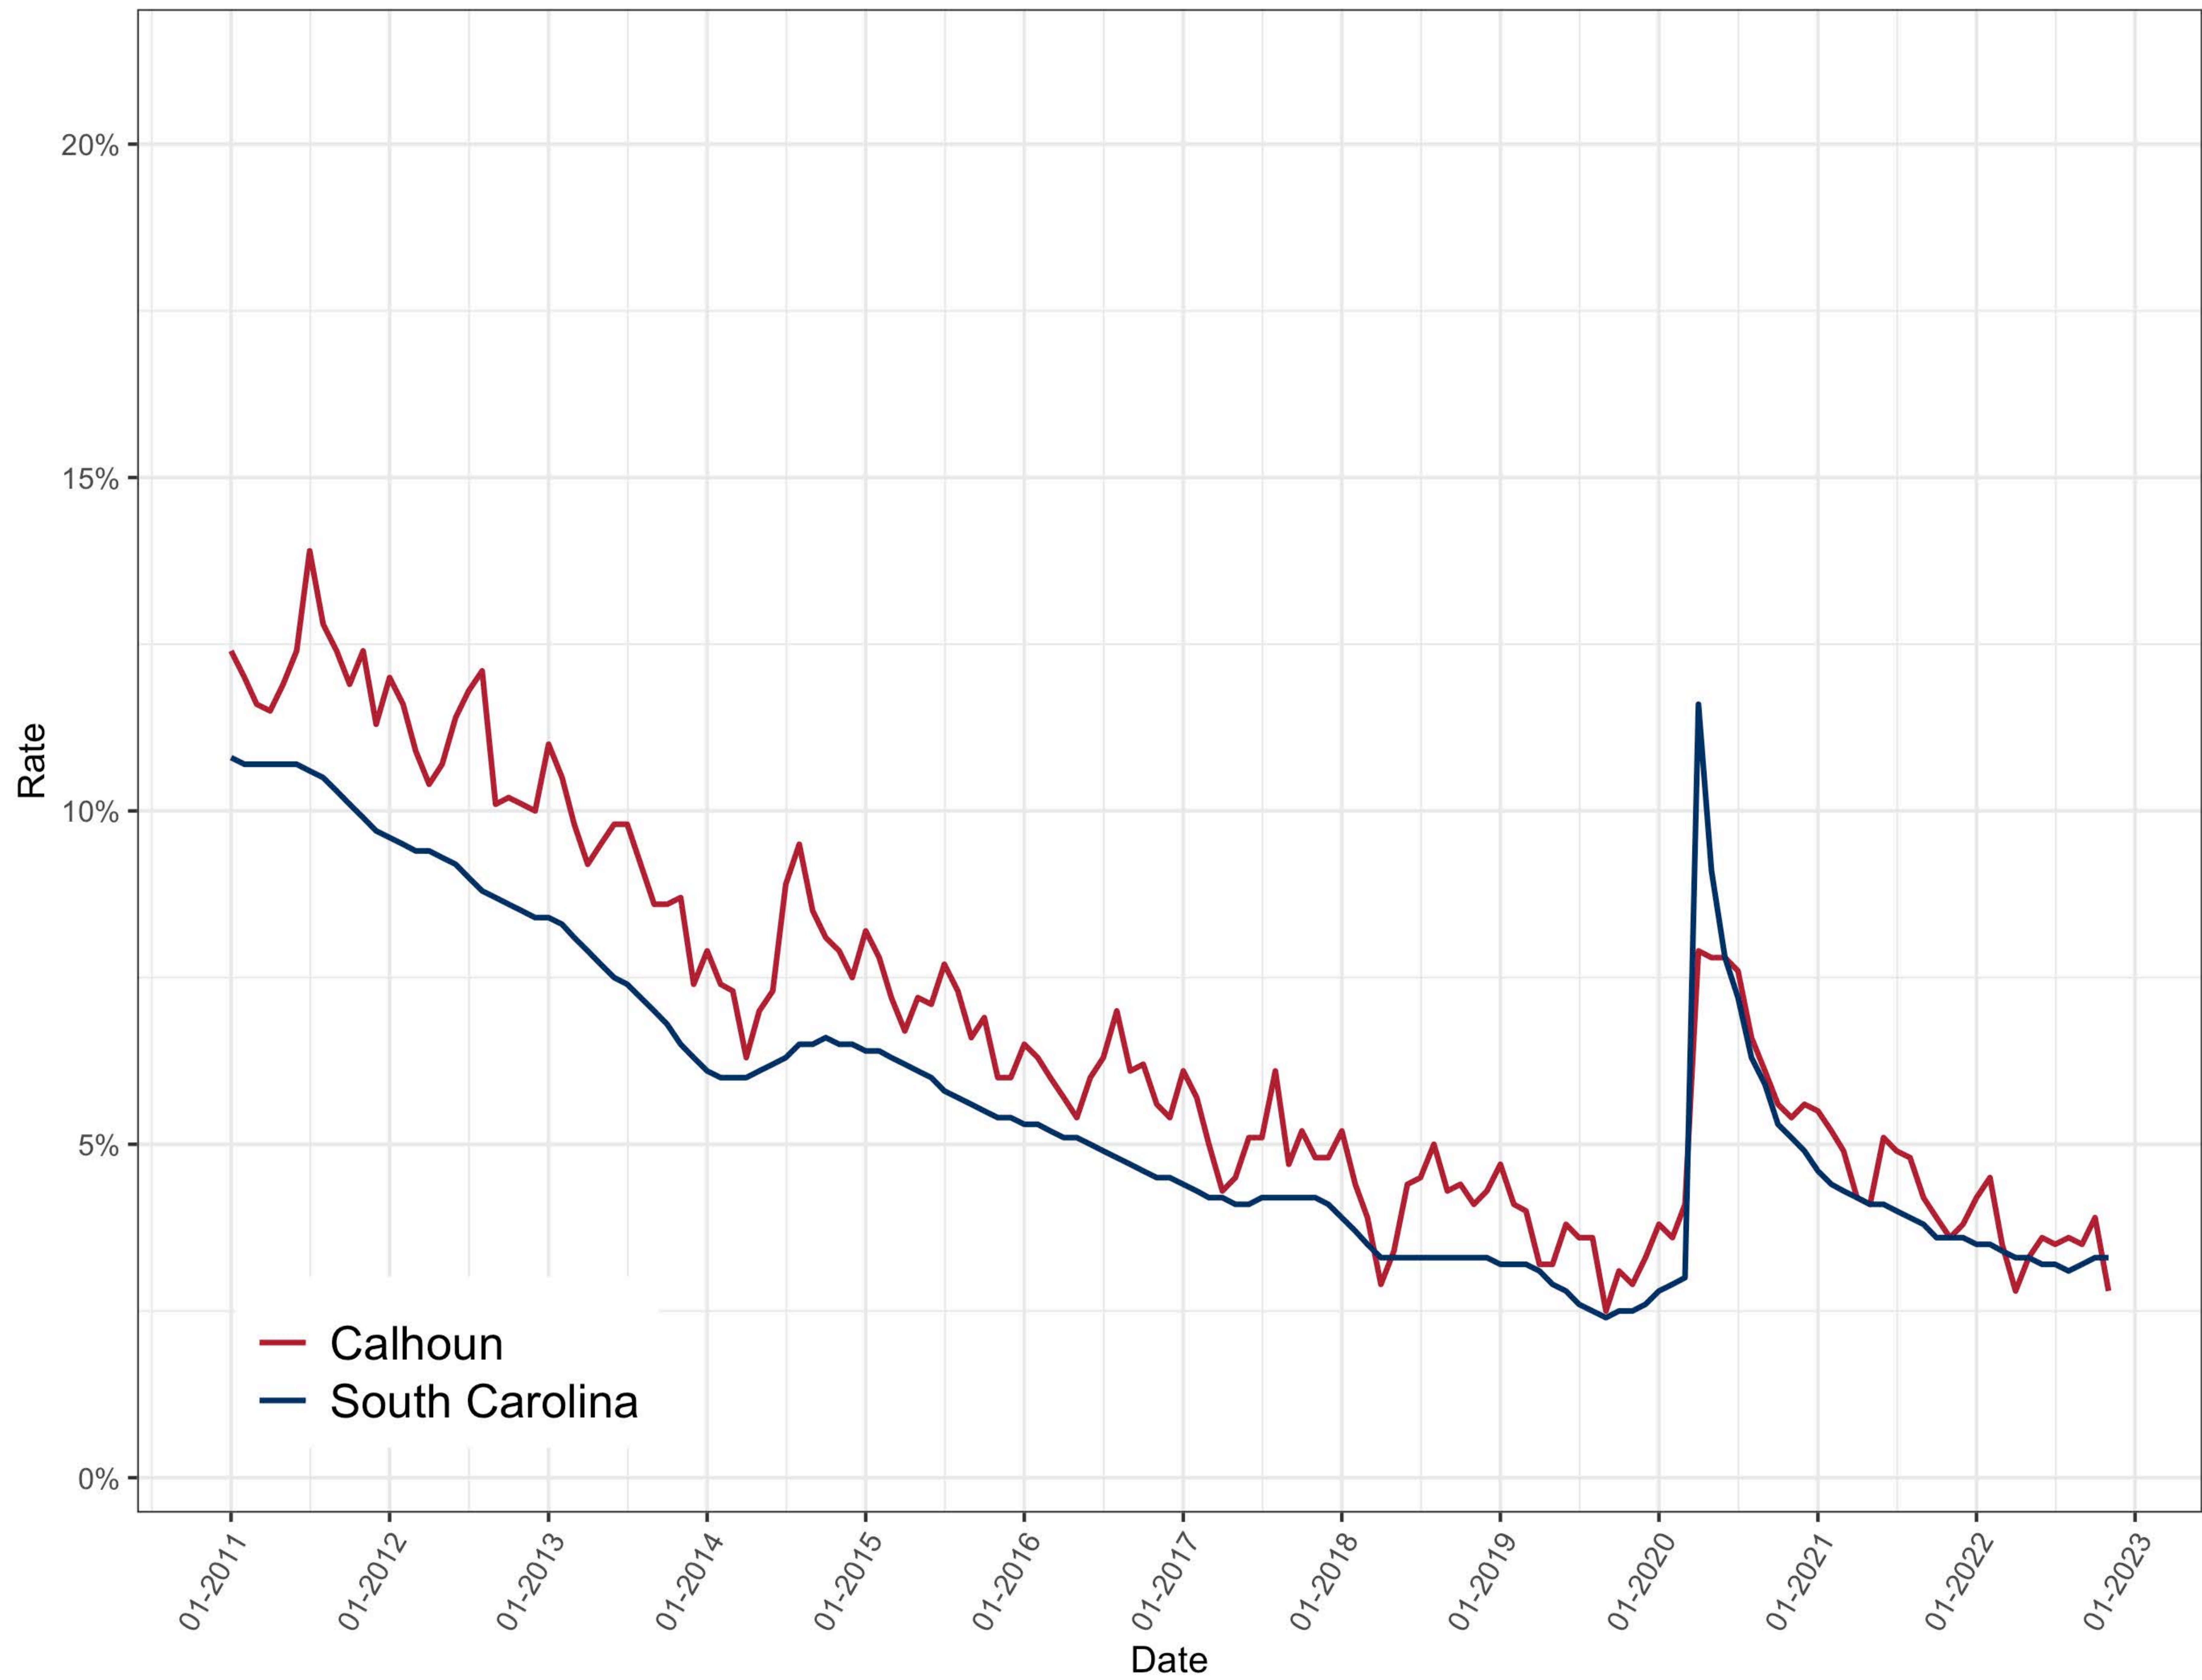

Calhoun County, SC Unemployment Rate