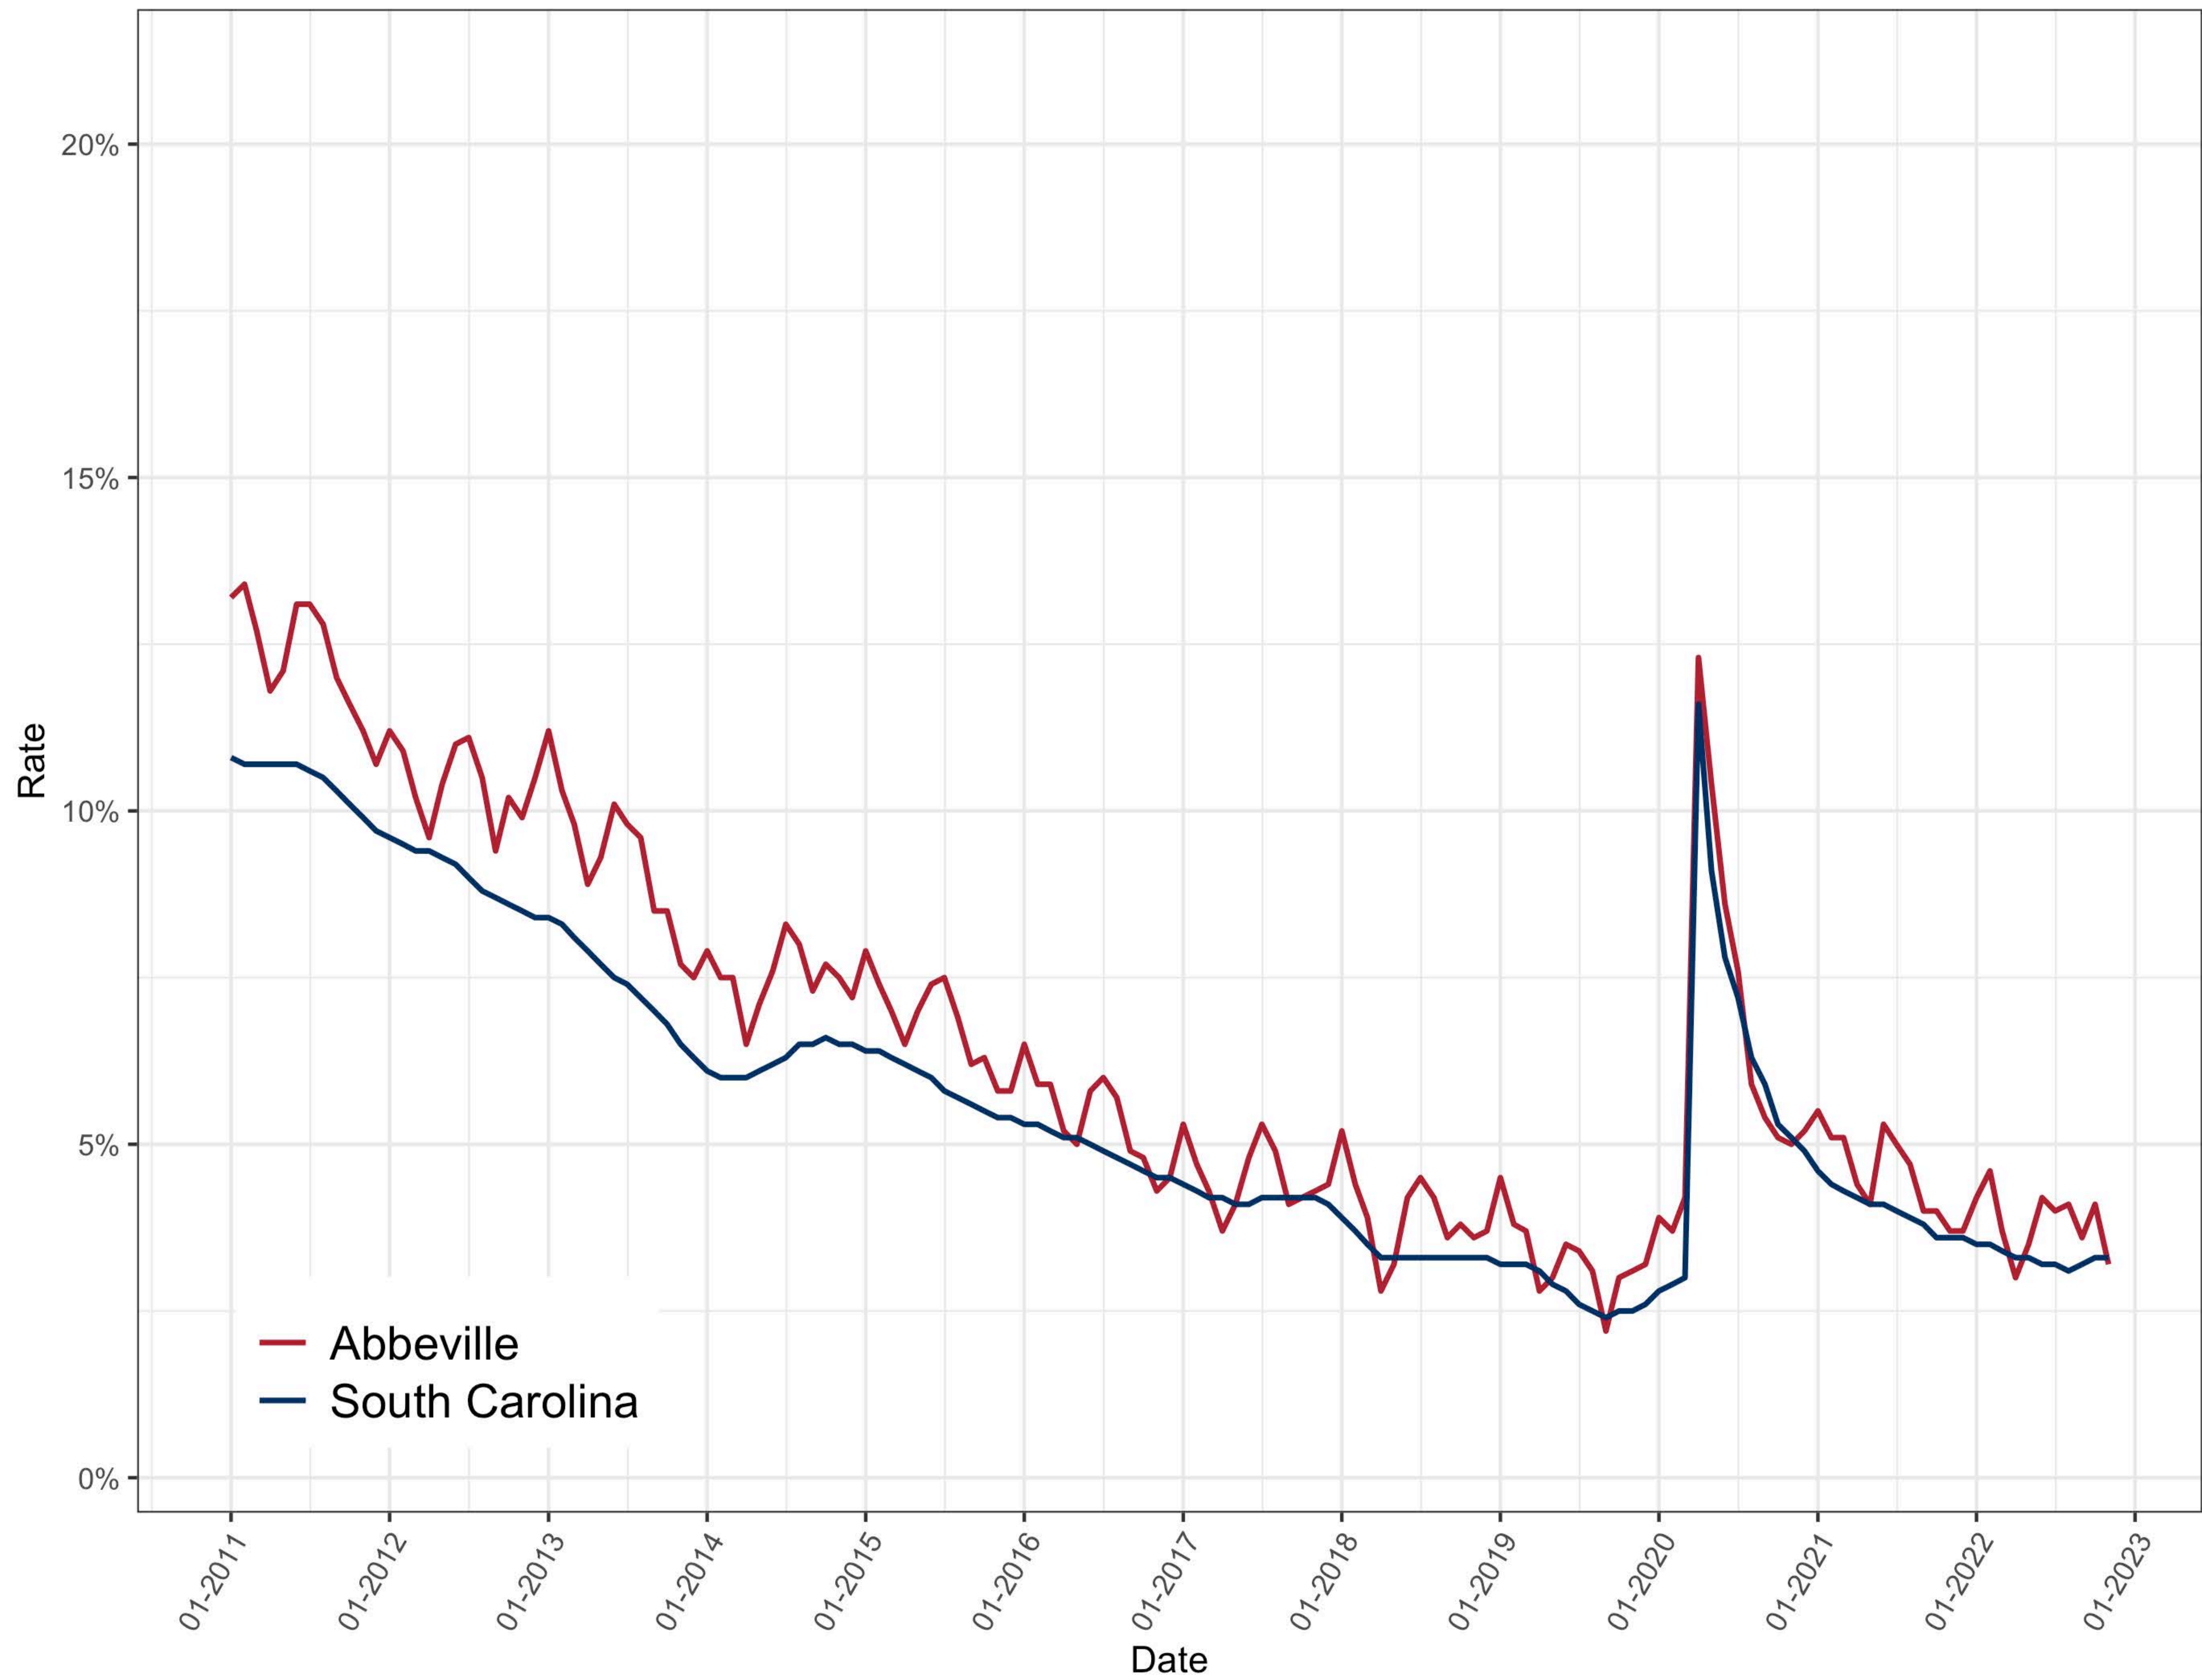

# Aiken County, SC Unemployment Rate