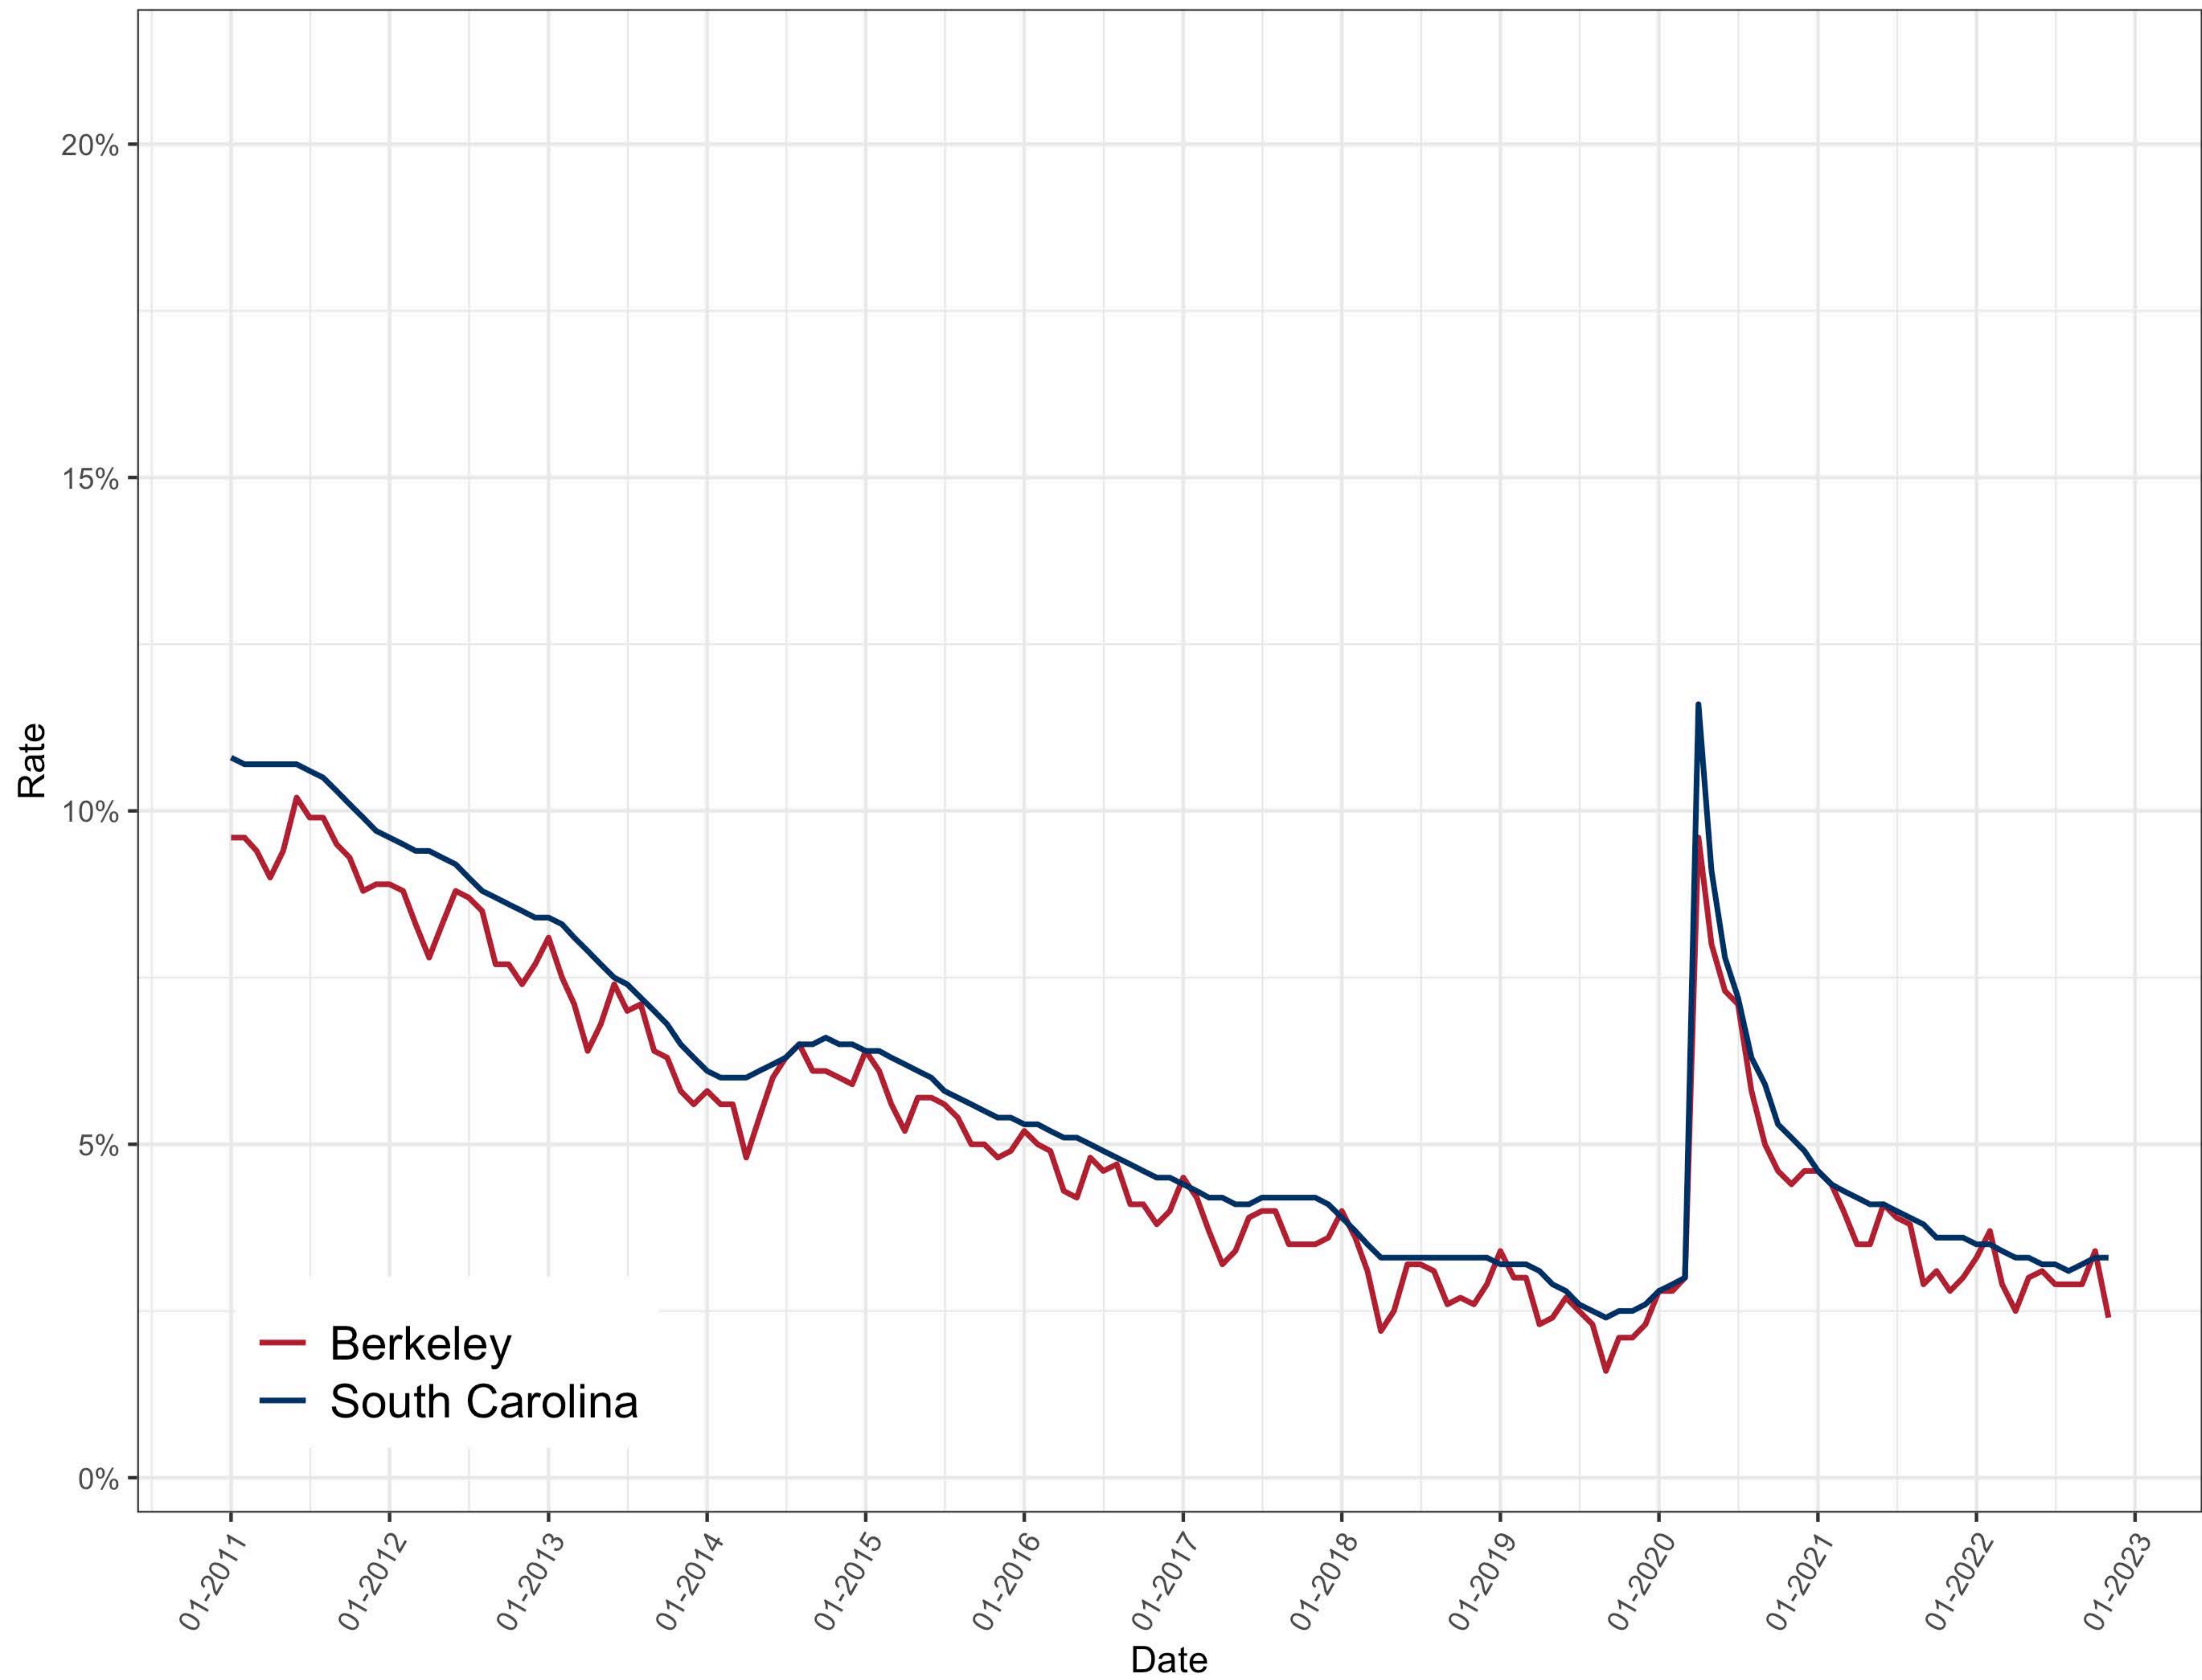

Berkeley County, SC Unemployment Rate