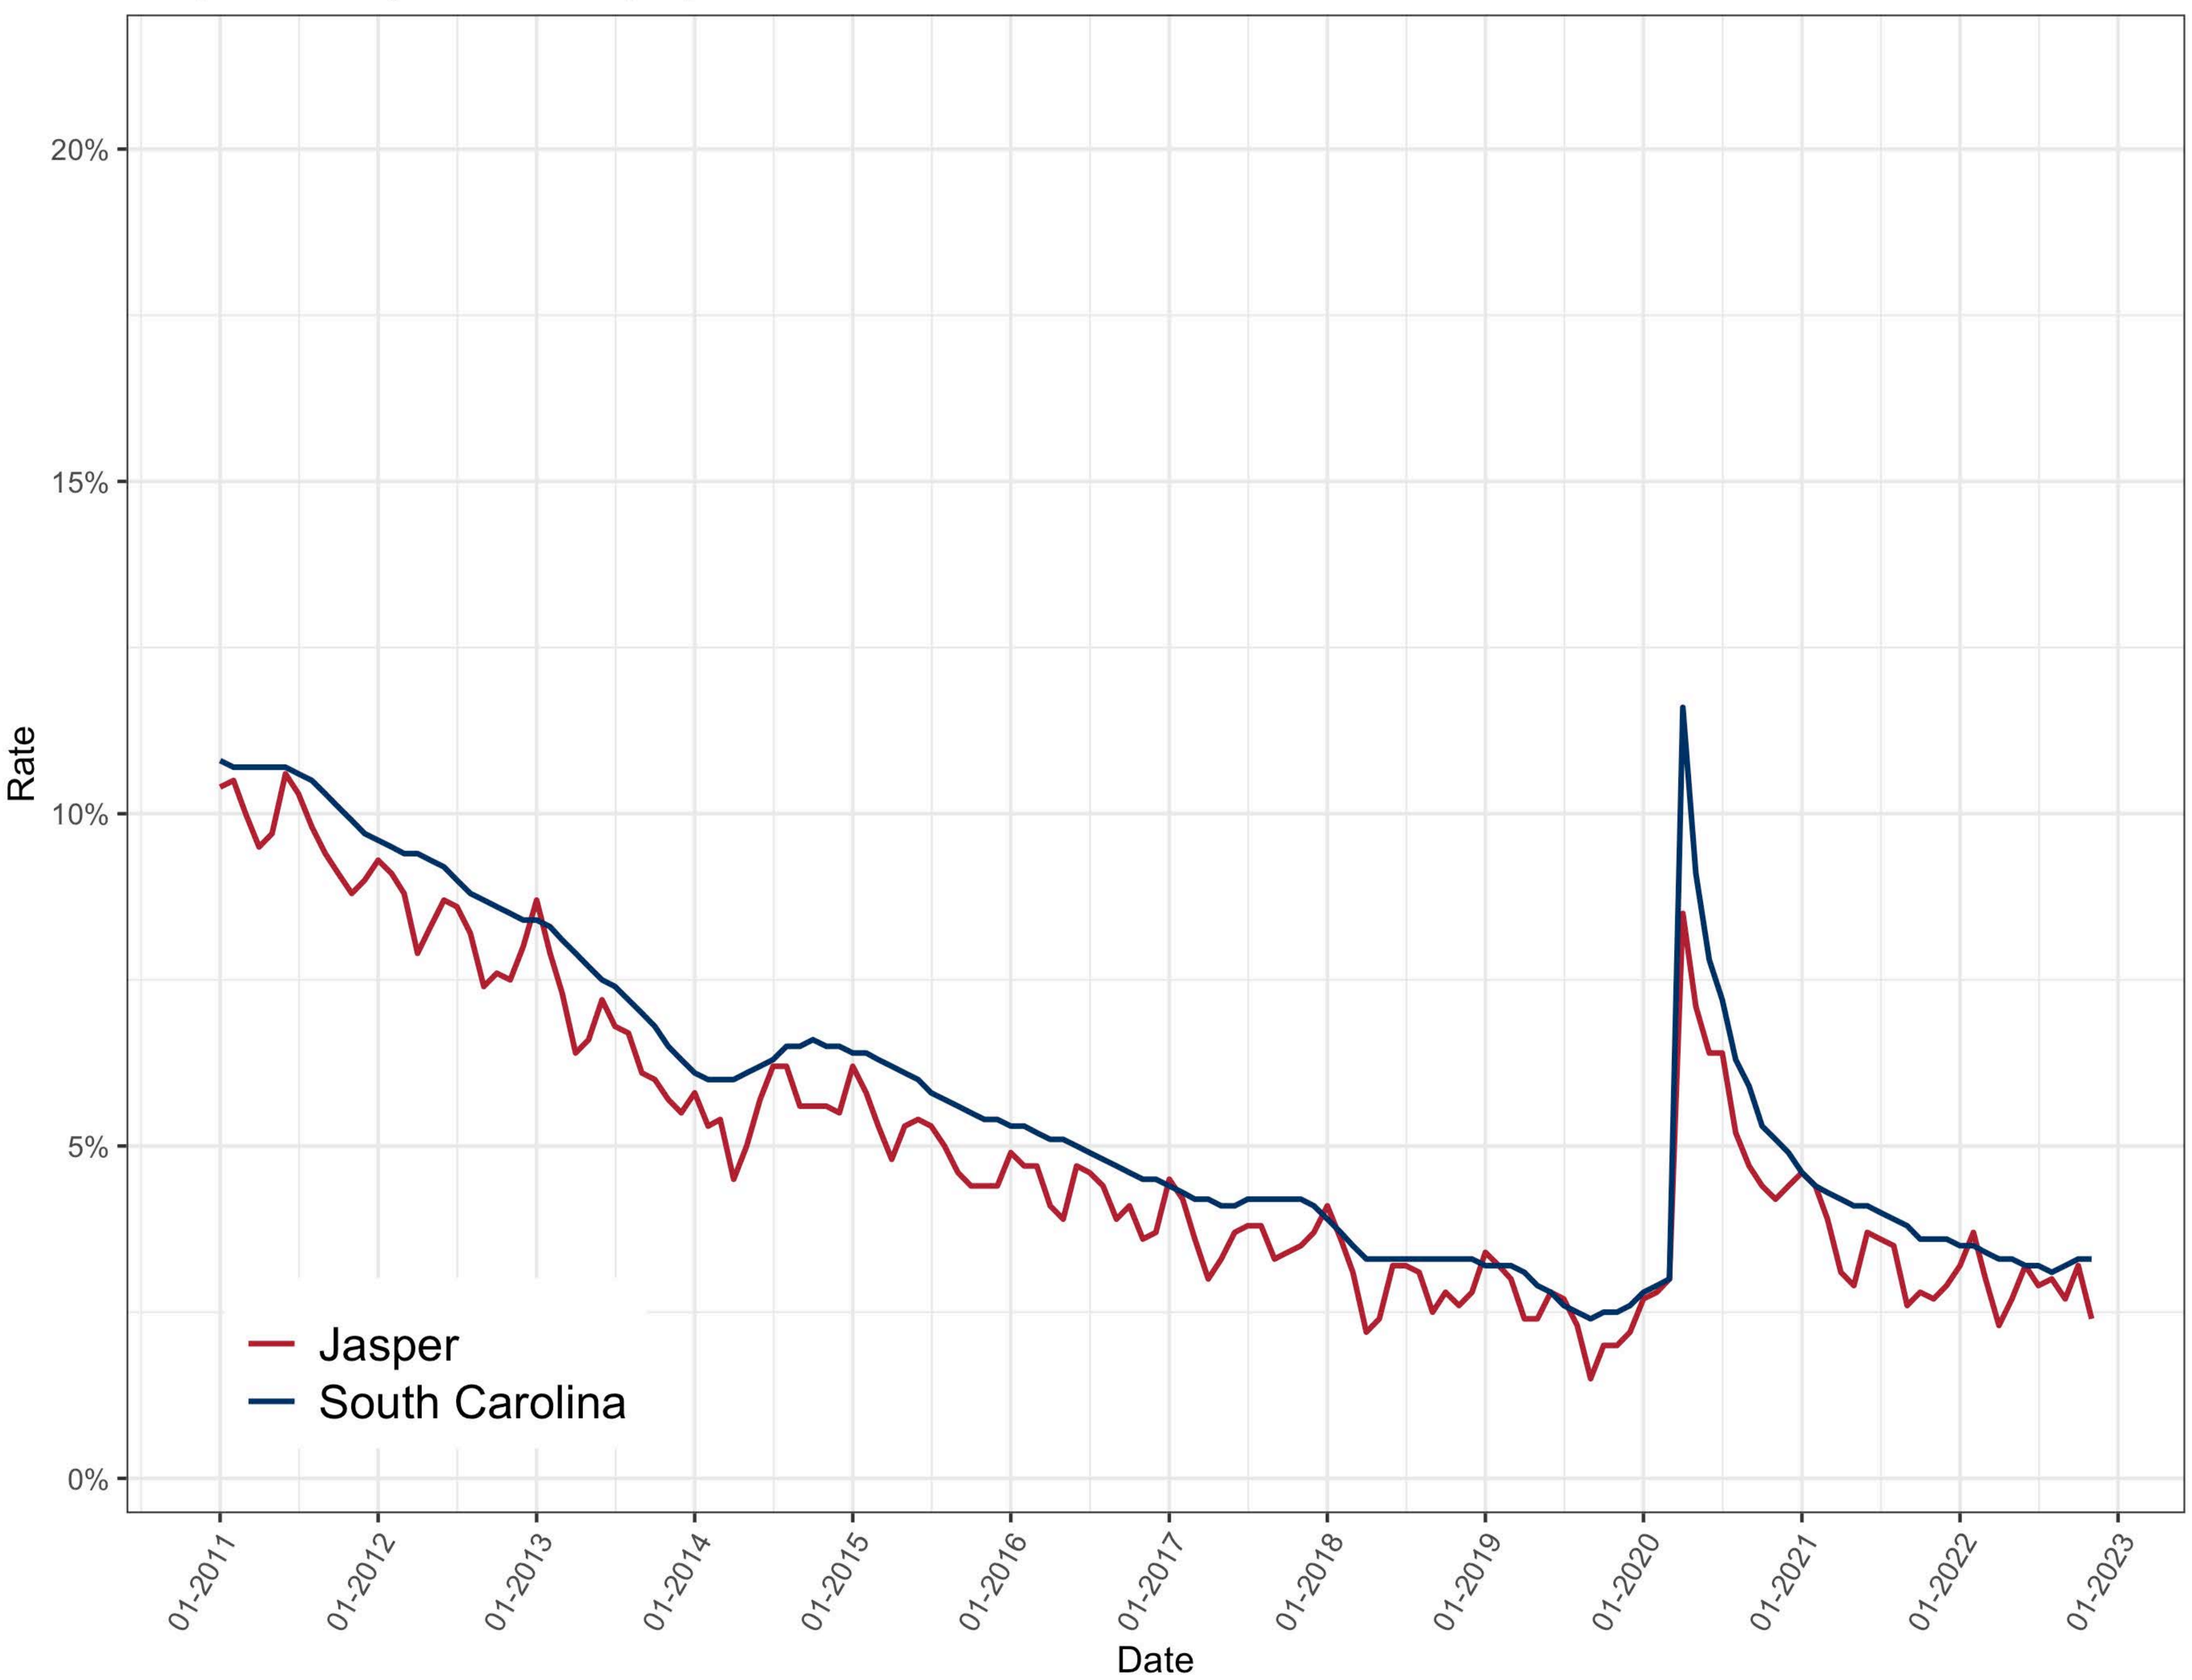

Jasper County, SC Unemployment Rate