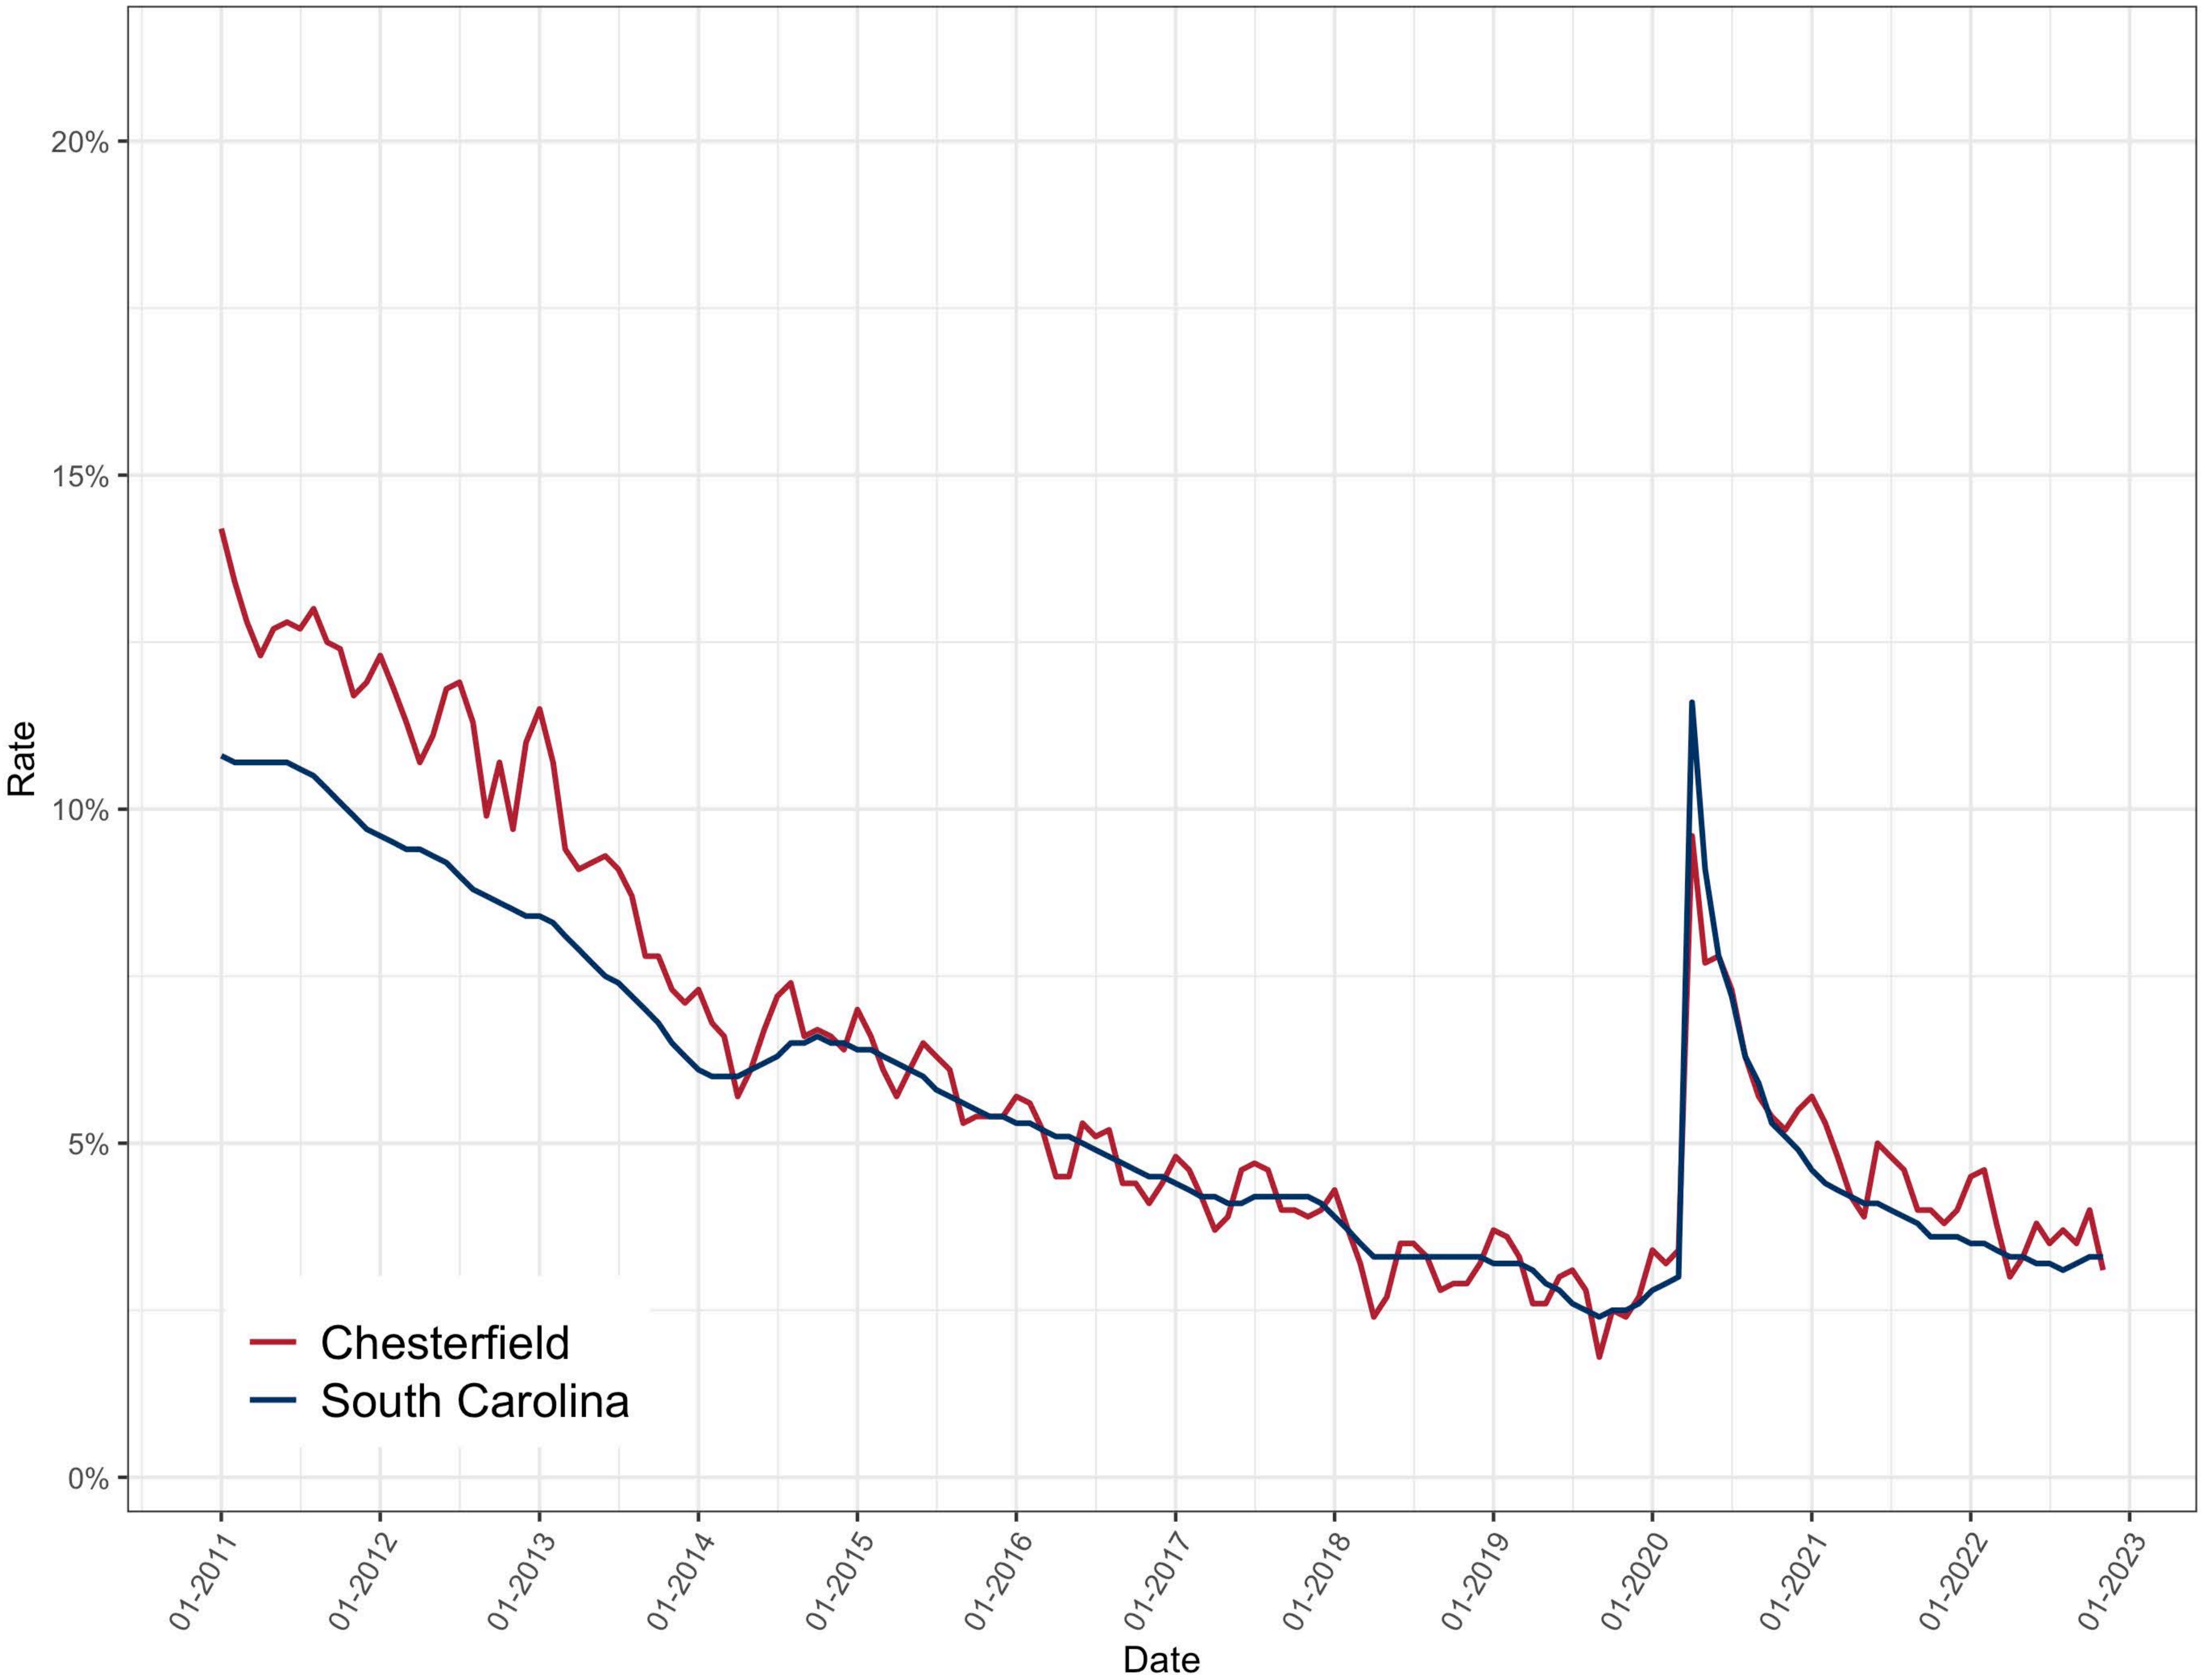

Chesterfield County, SC Unemployment Rate