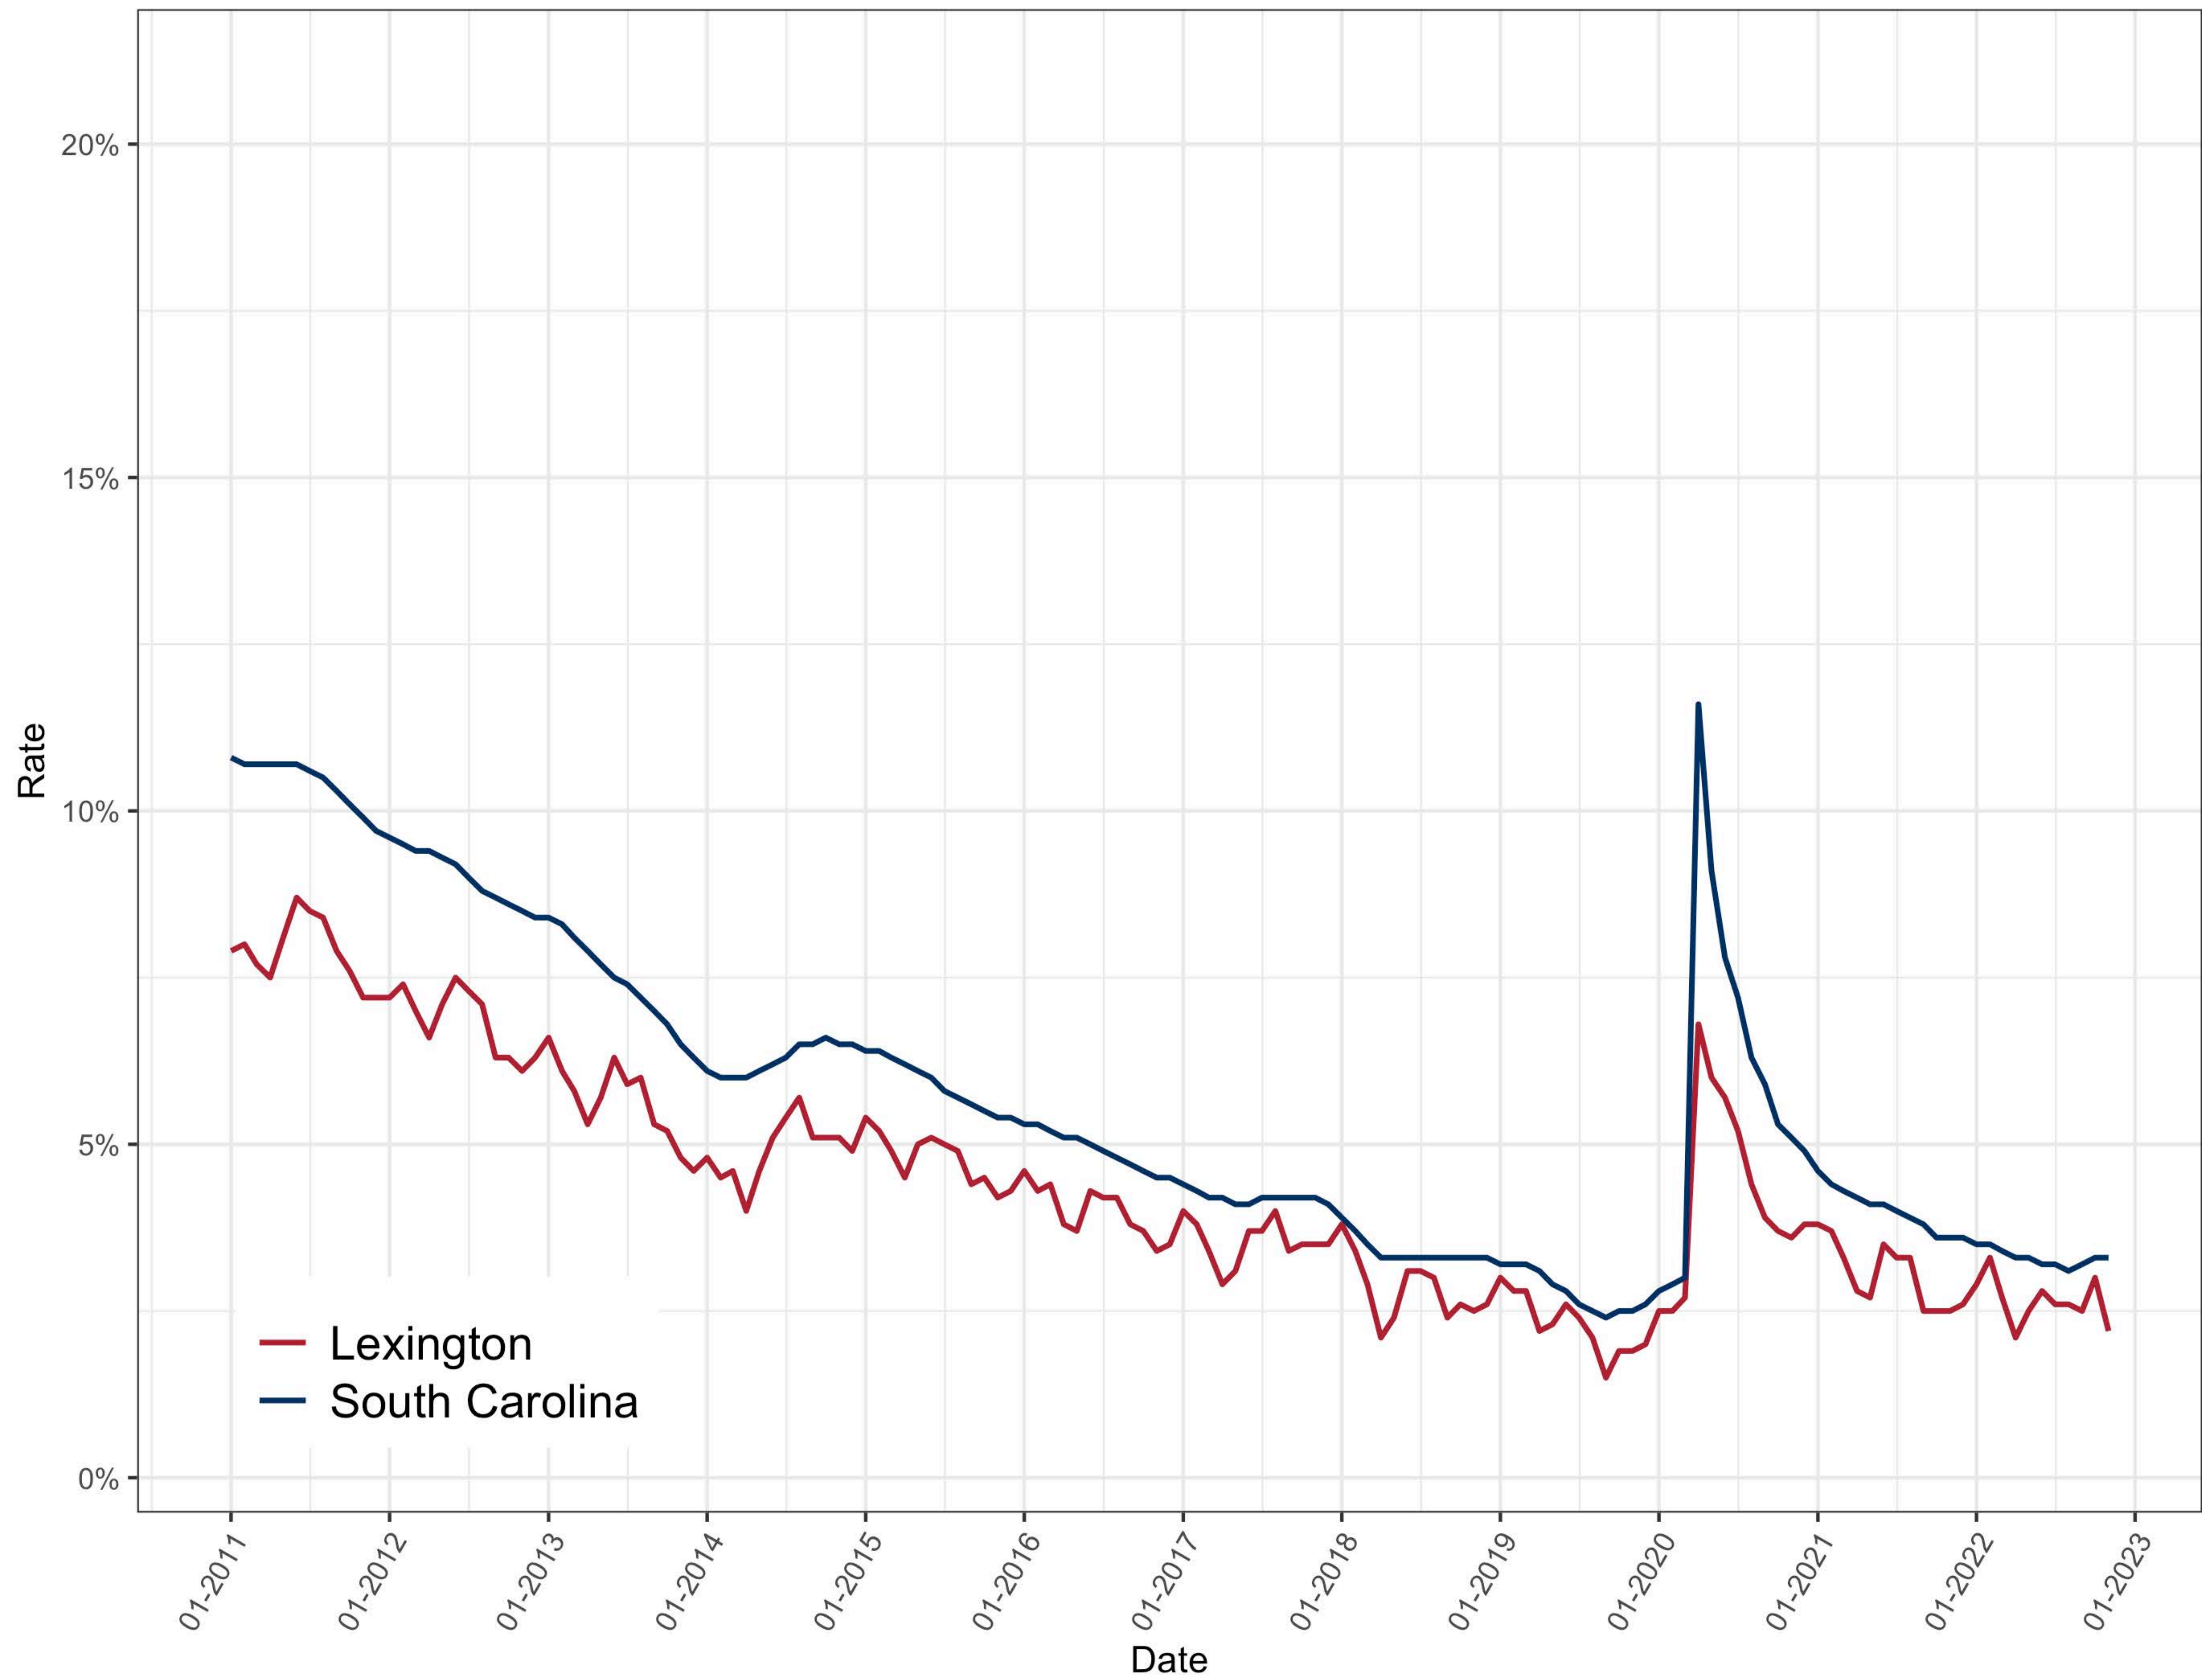

Lexington County, SC Unemployment Rate