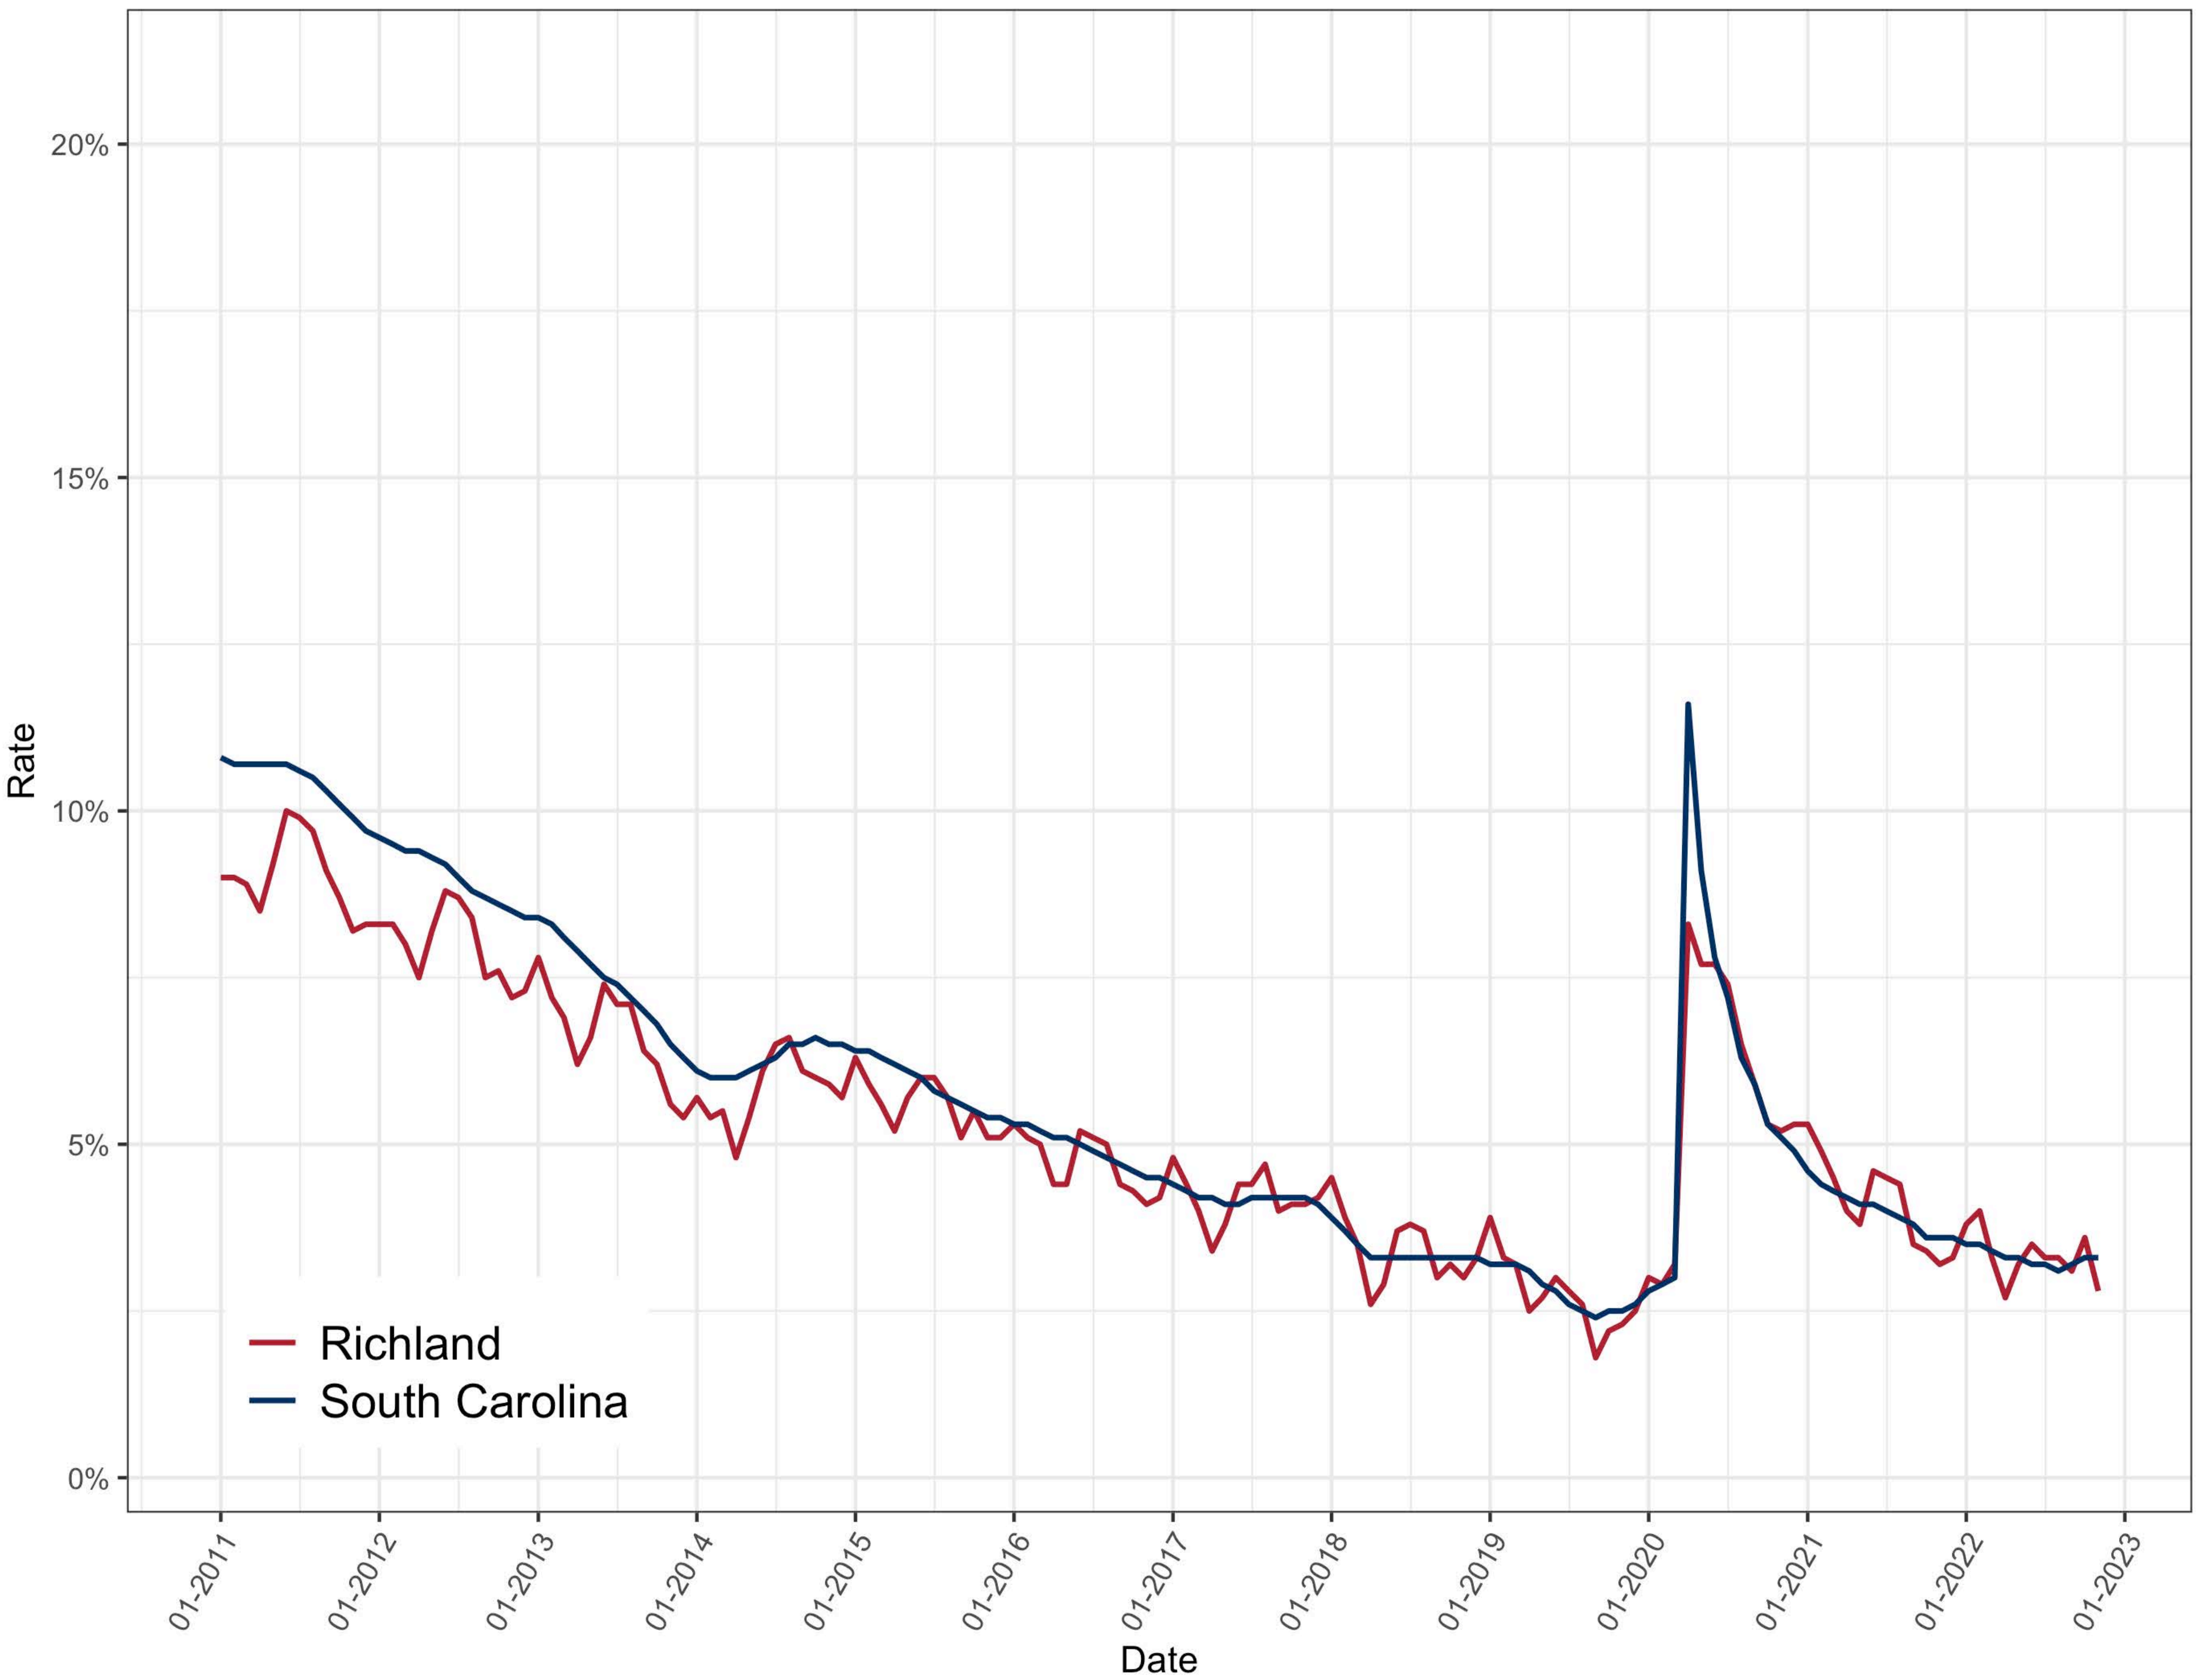

Richland County, SC Unemployment Rate