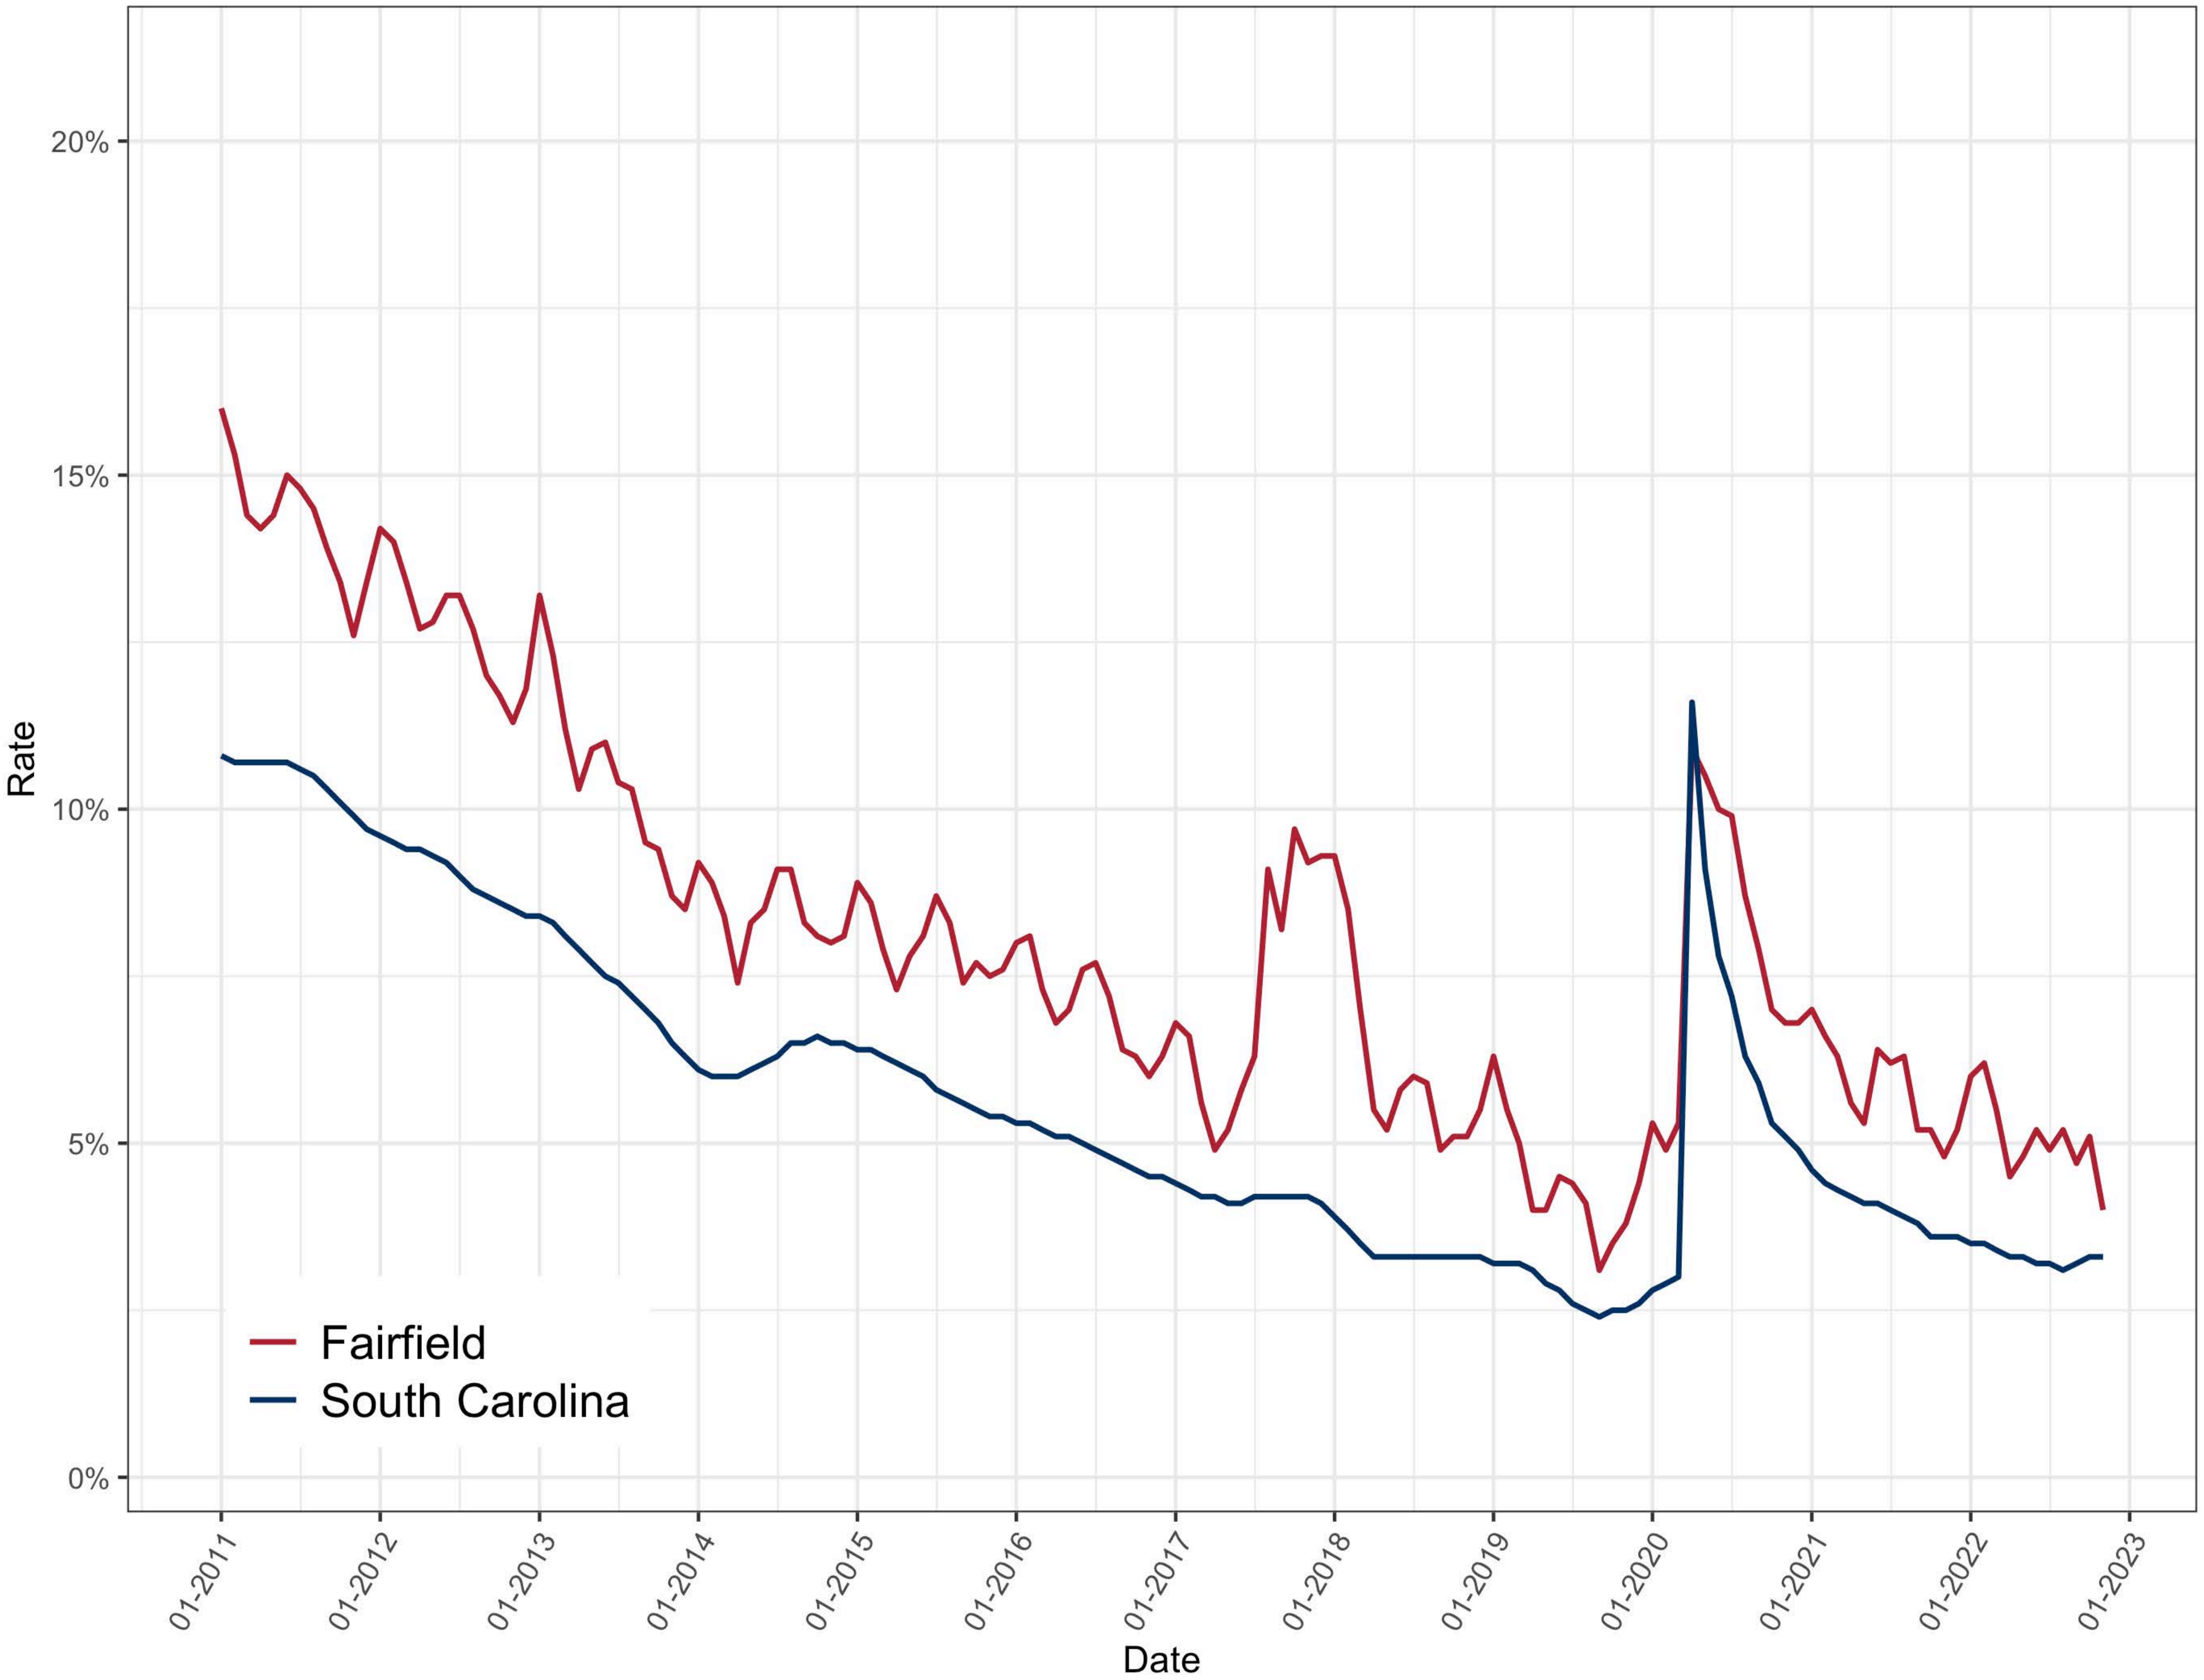

Fairfield County, SC Unemployment Rate