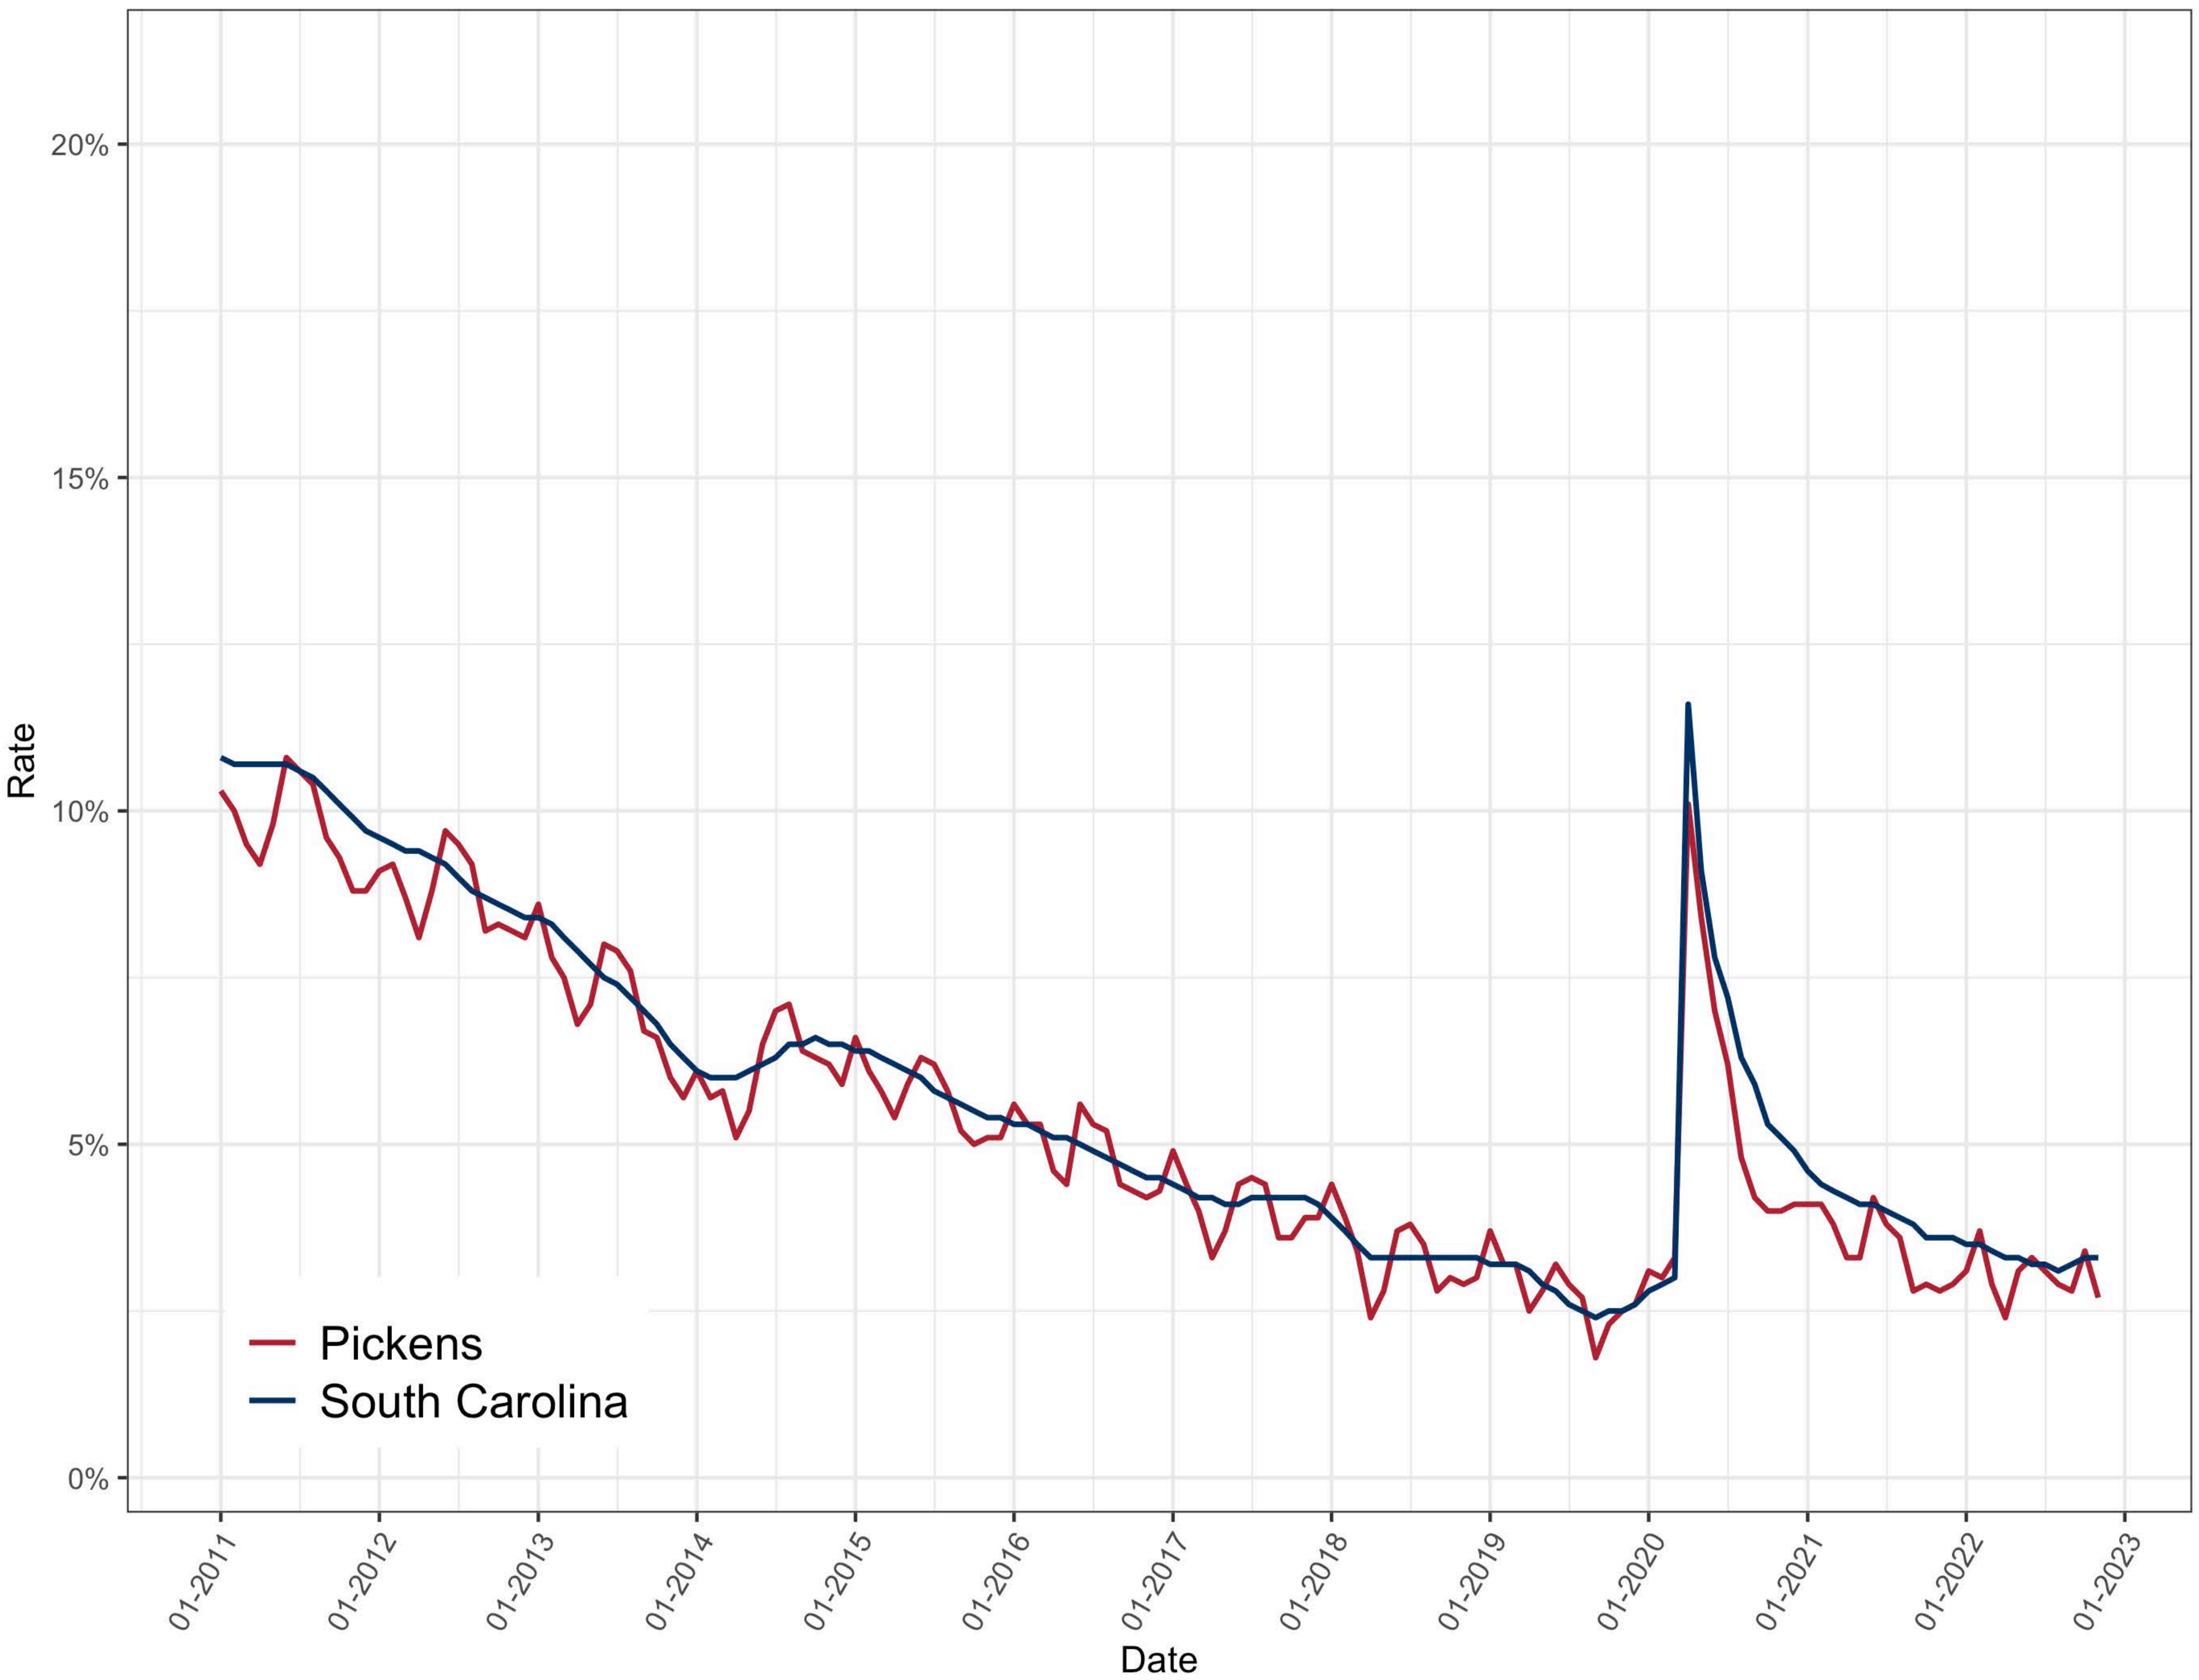

Pickens County, SC Unemployment Rate