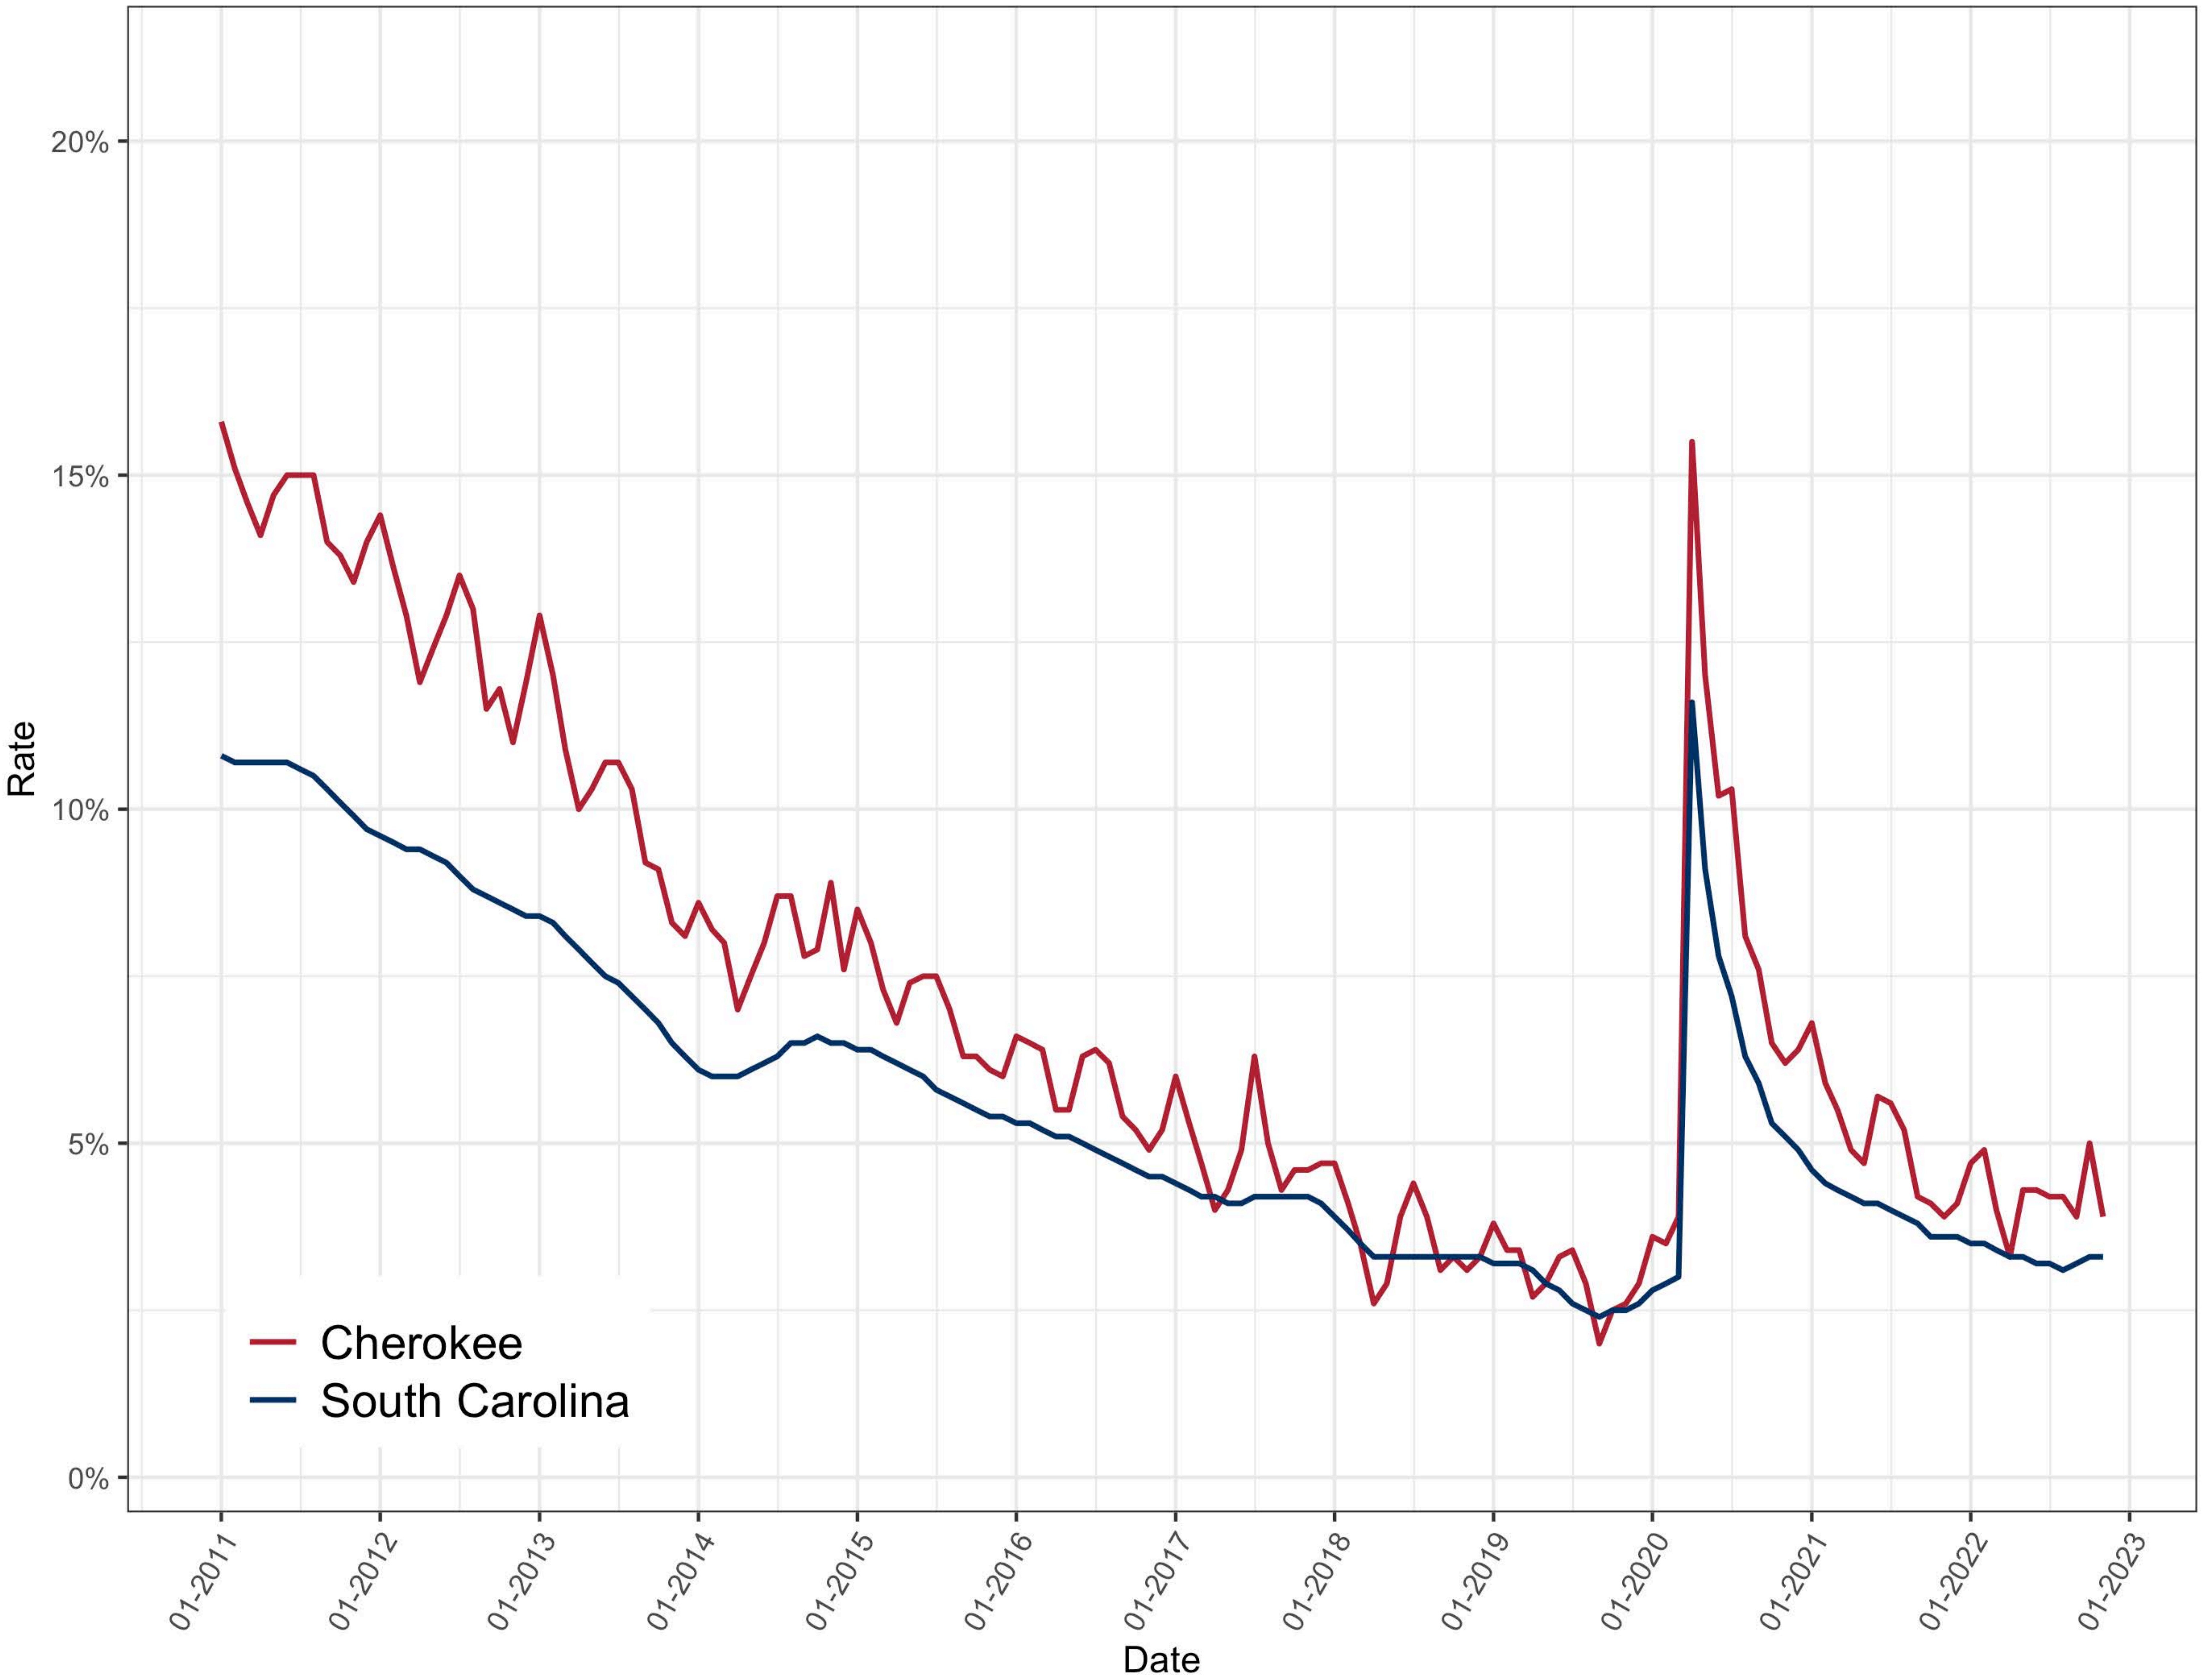

Cherokee County, SC Unemployment Rate