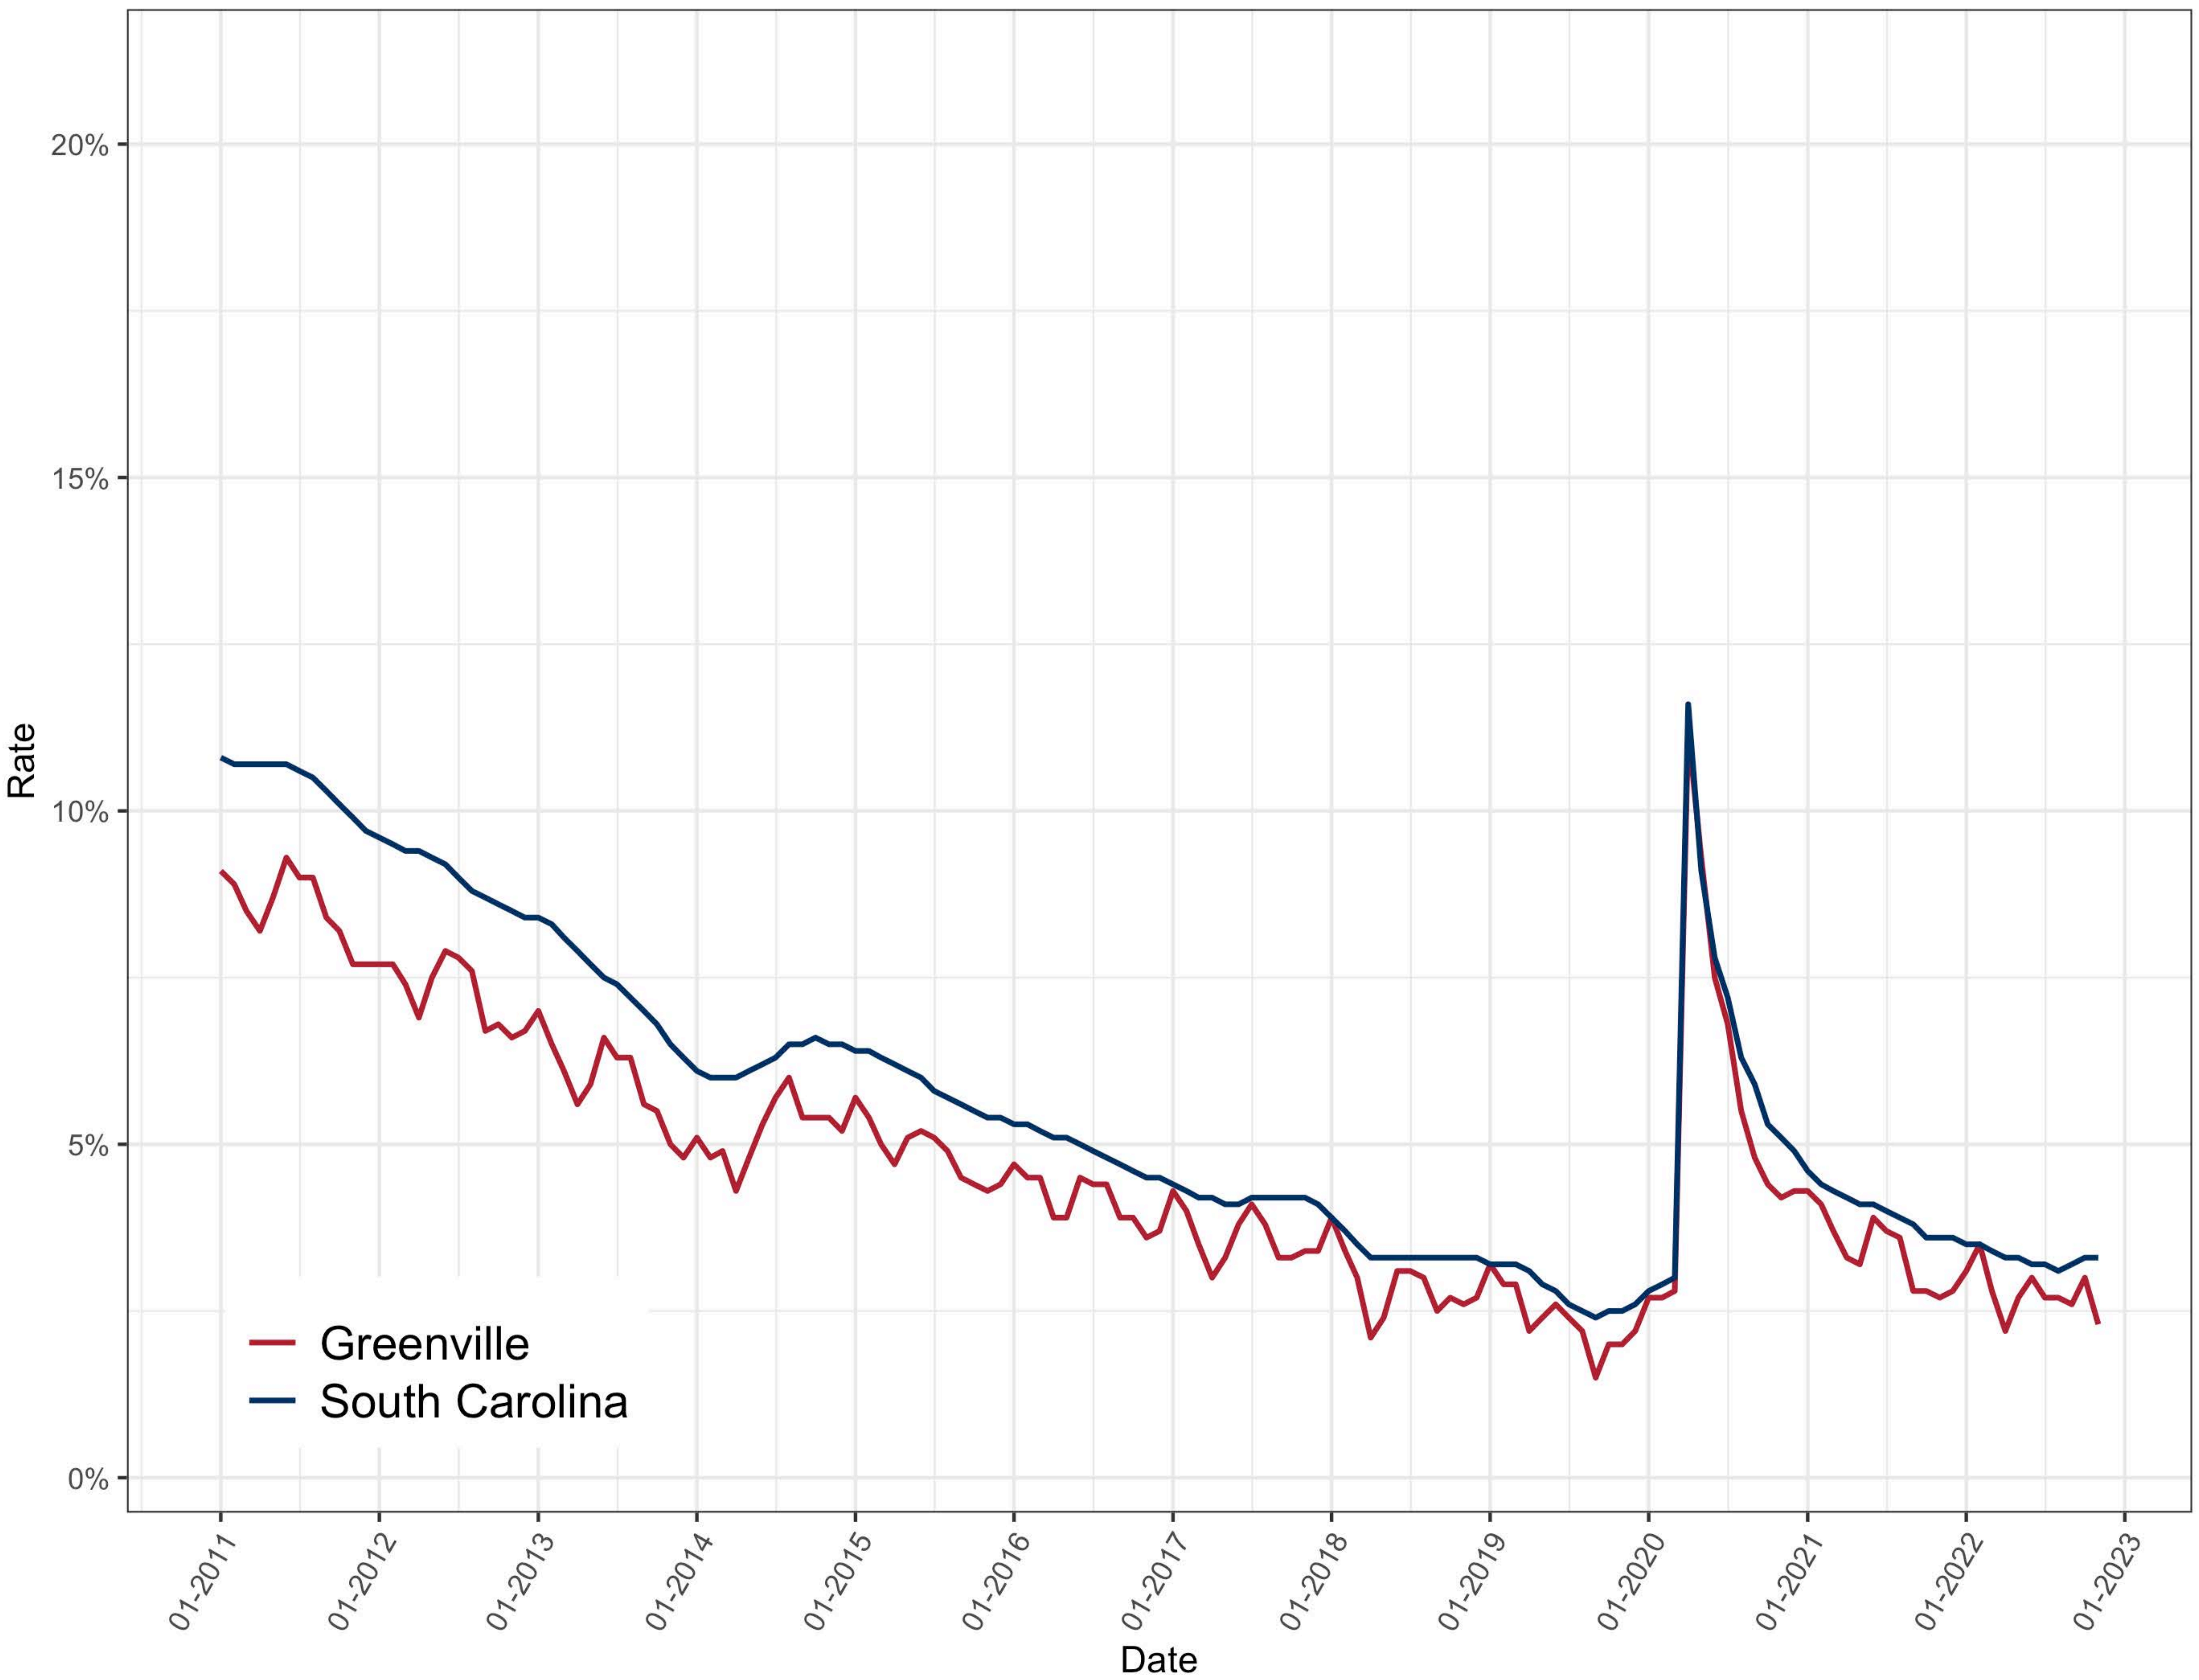

Greenville County, SC Unemployment Rate