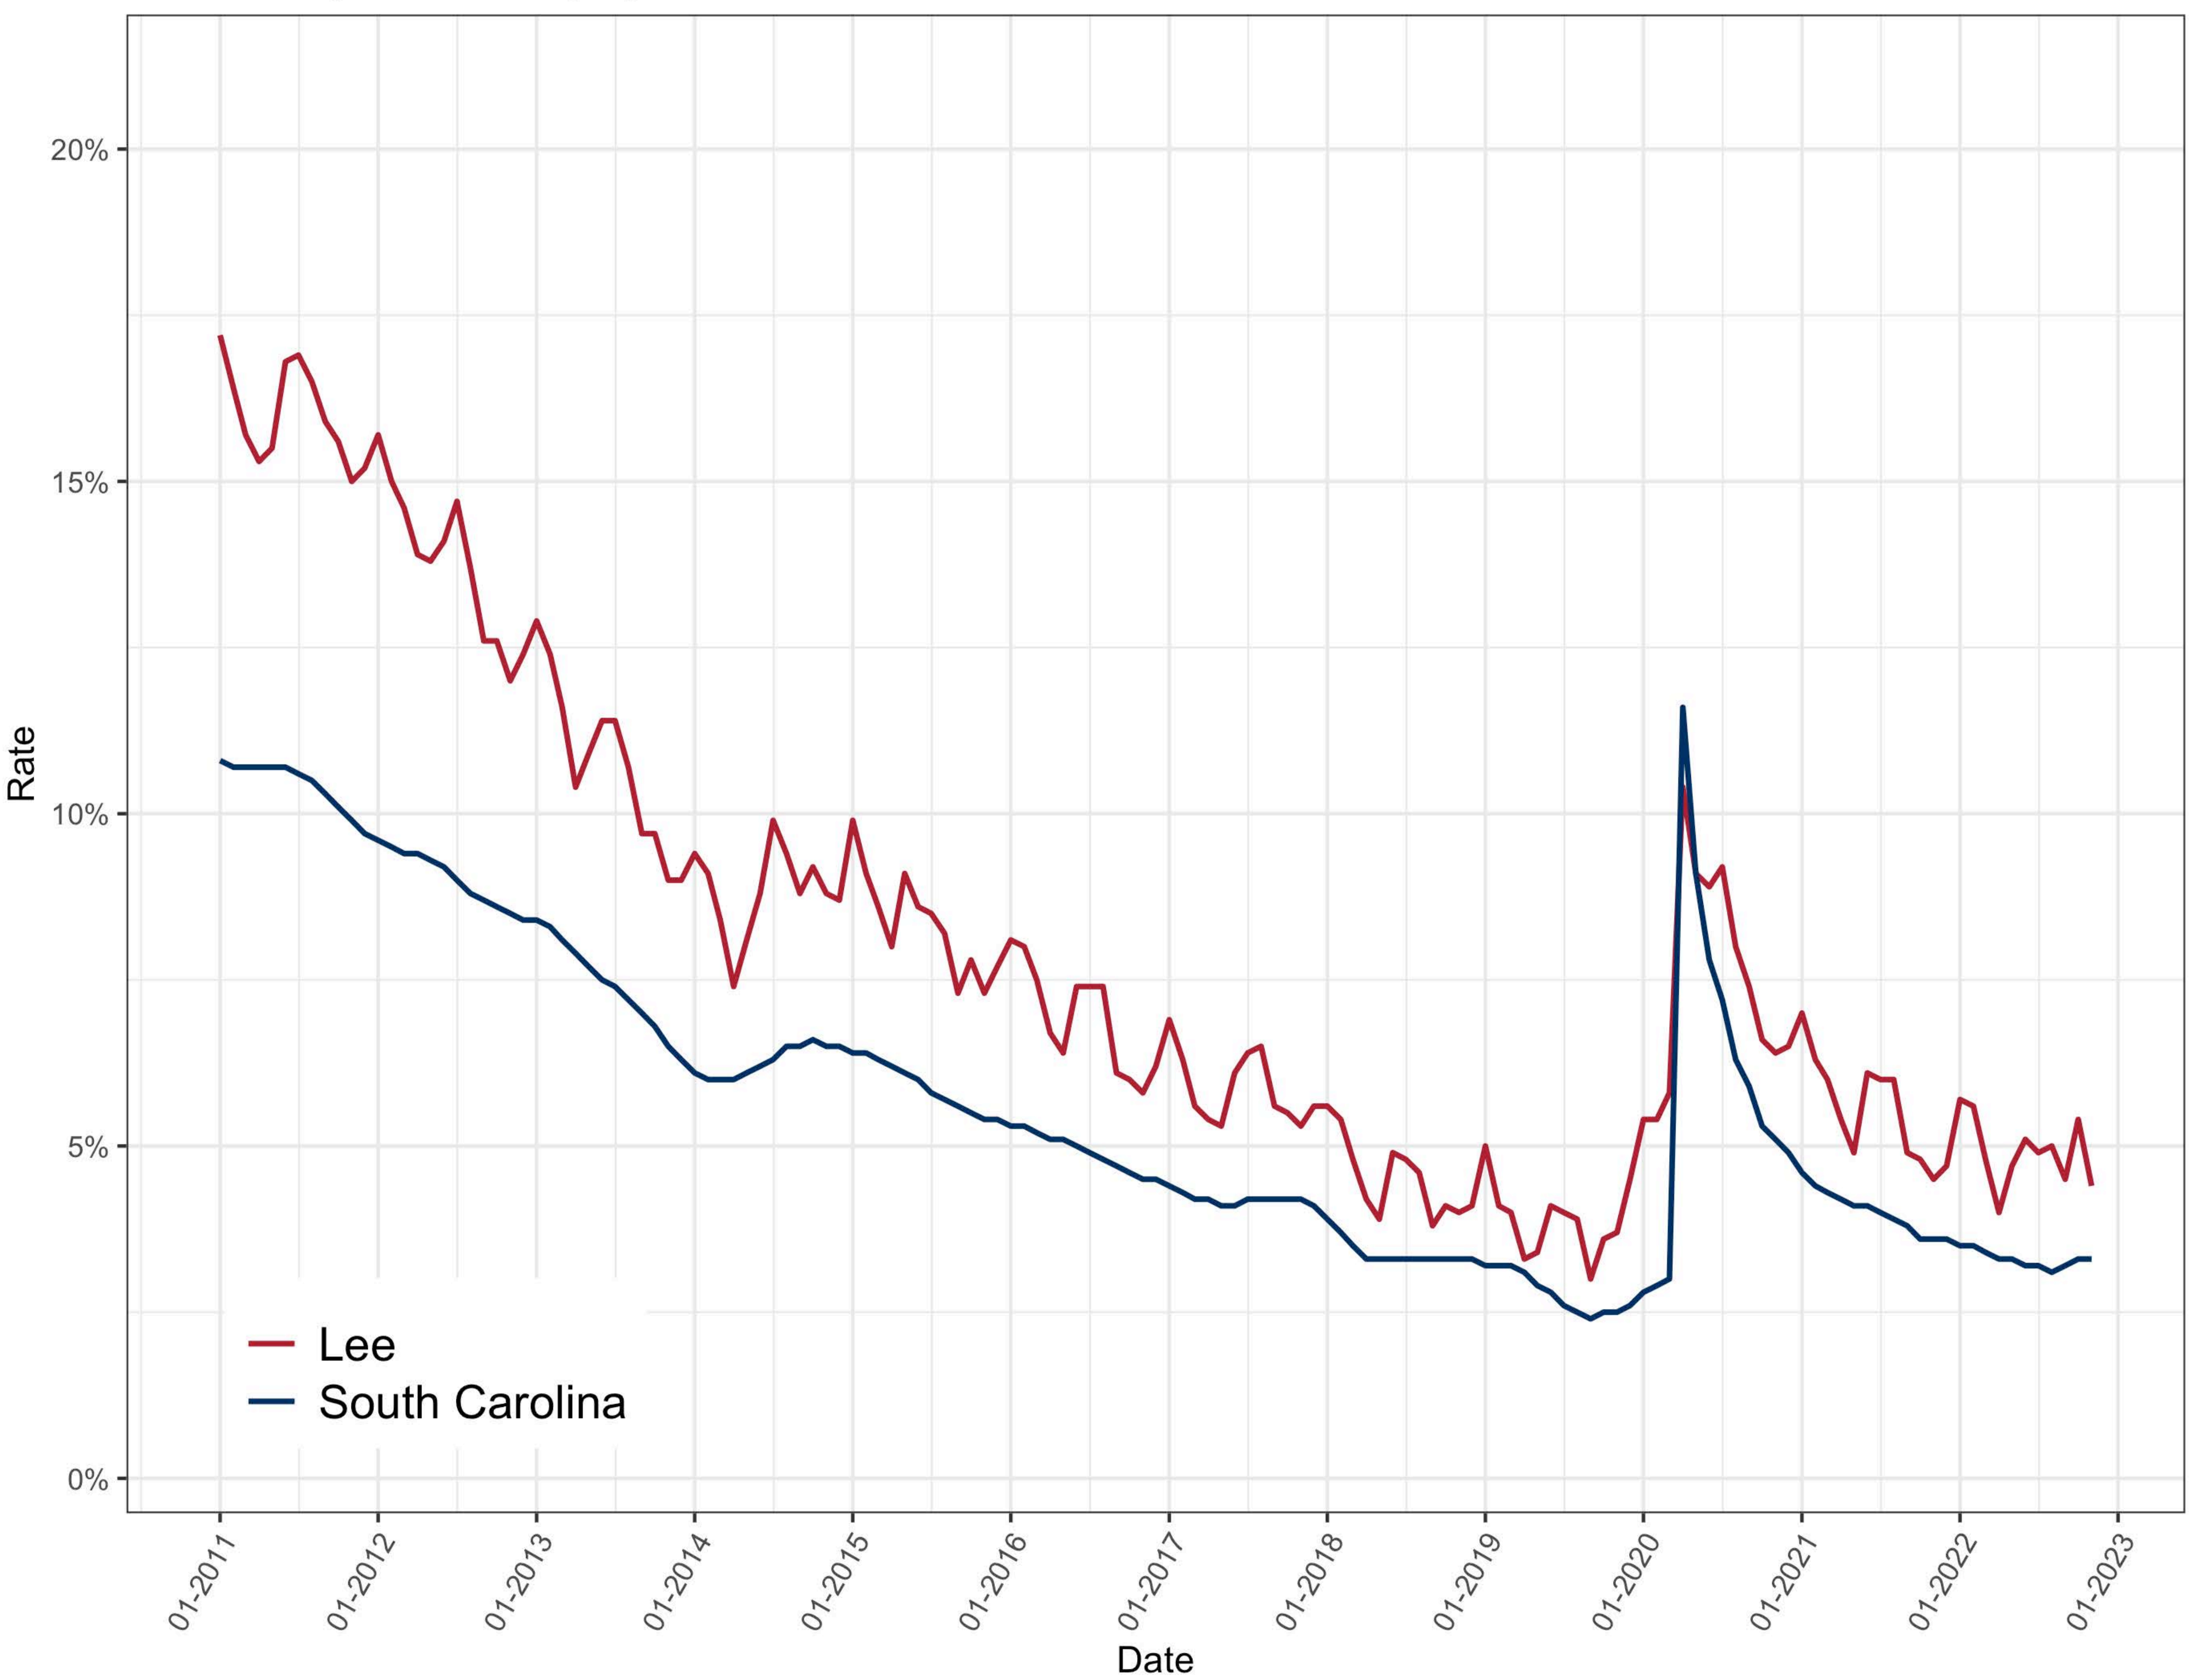

Lee County, SC Unemployment Rate