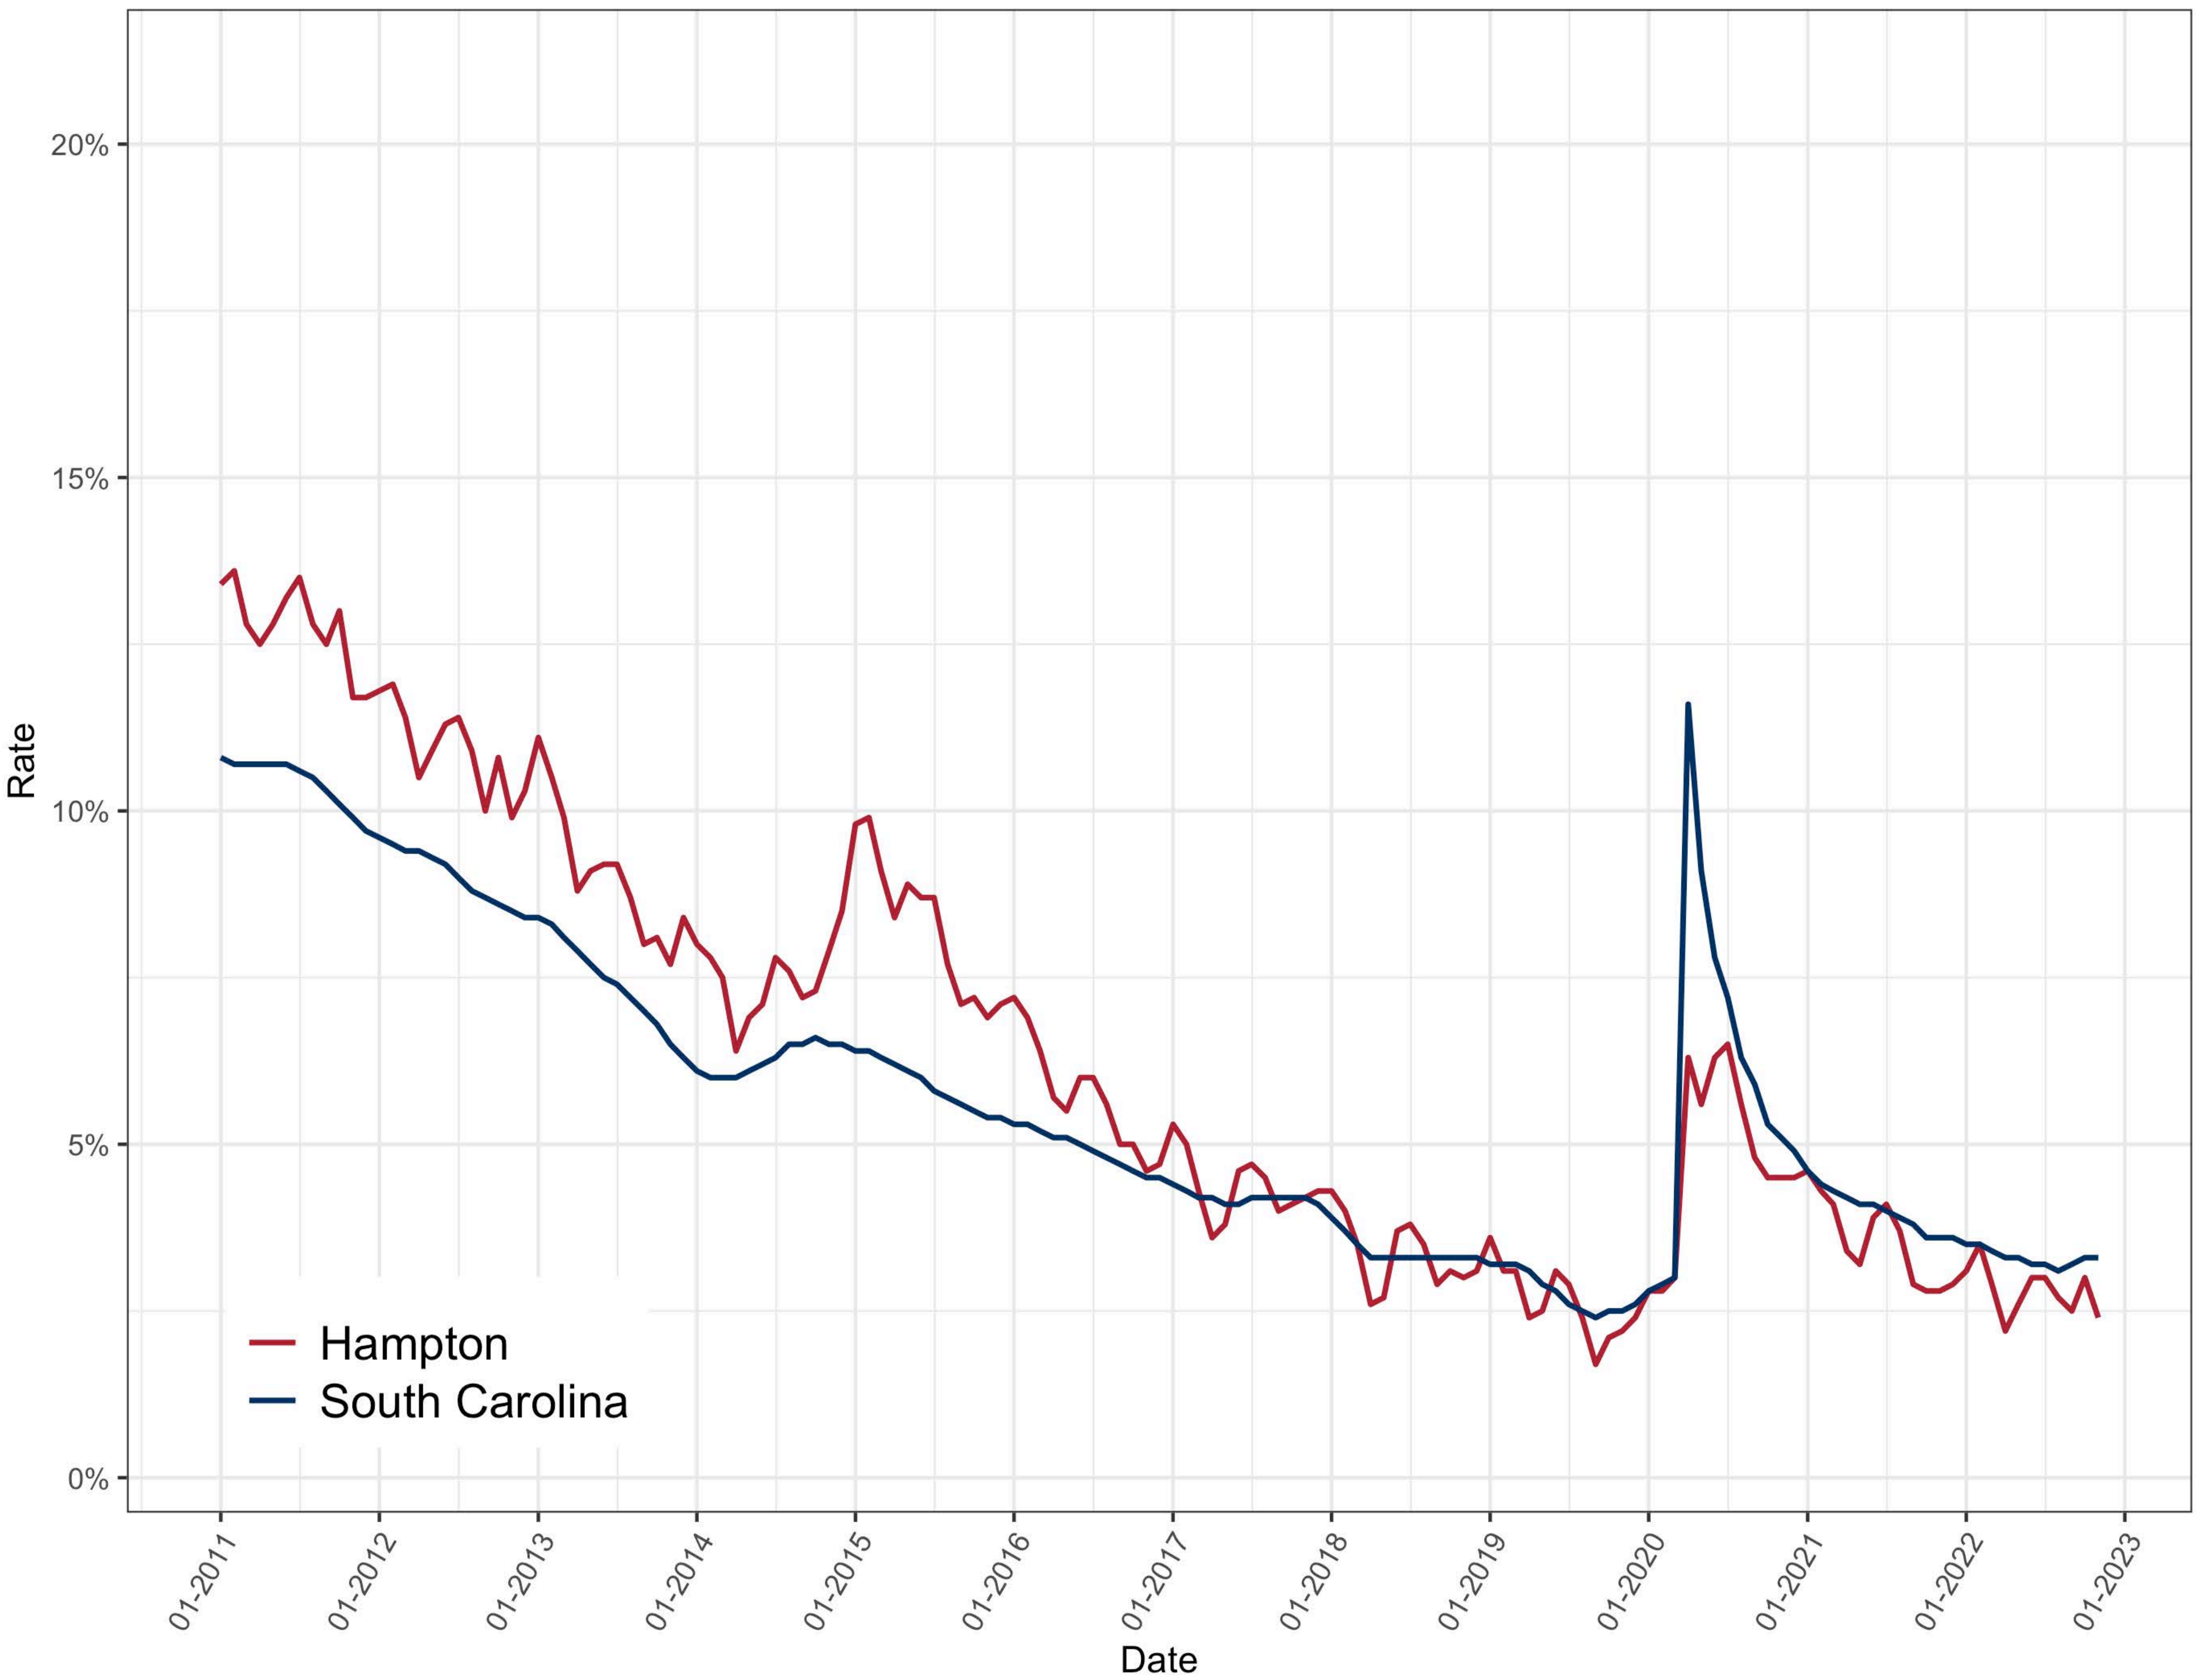

Hampton County, SC Unemployment Rate