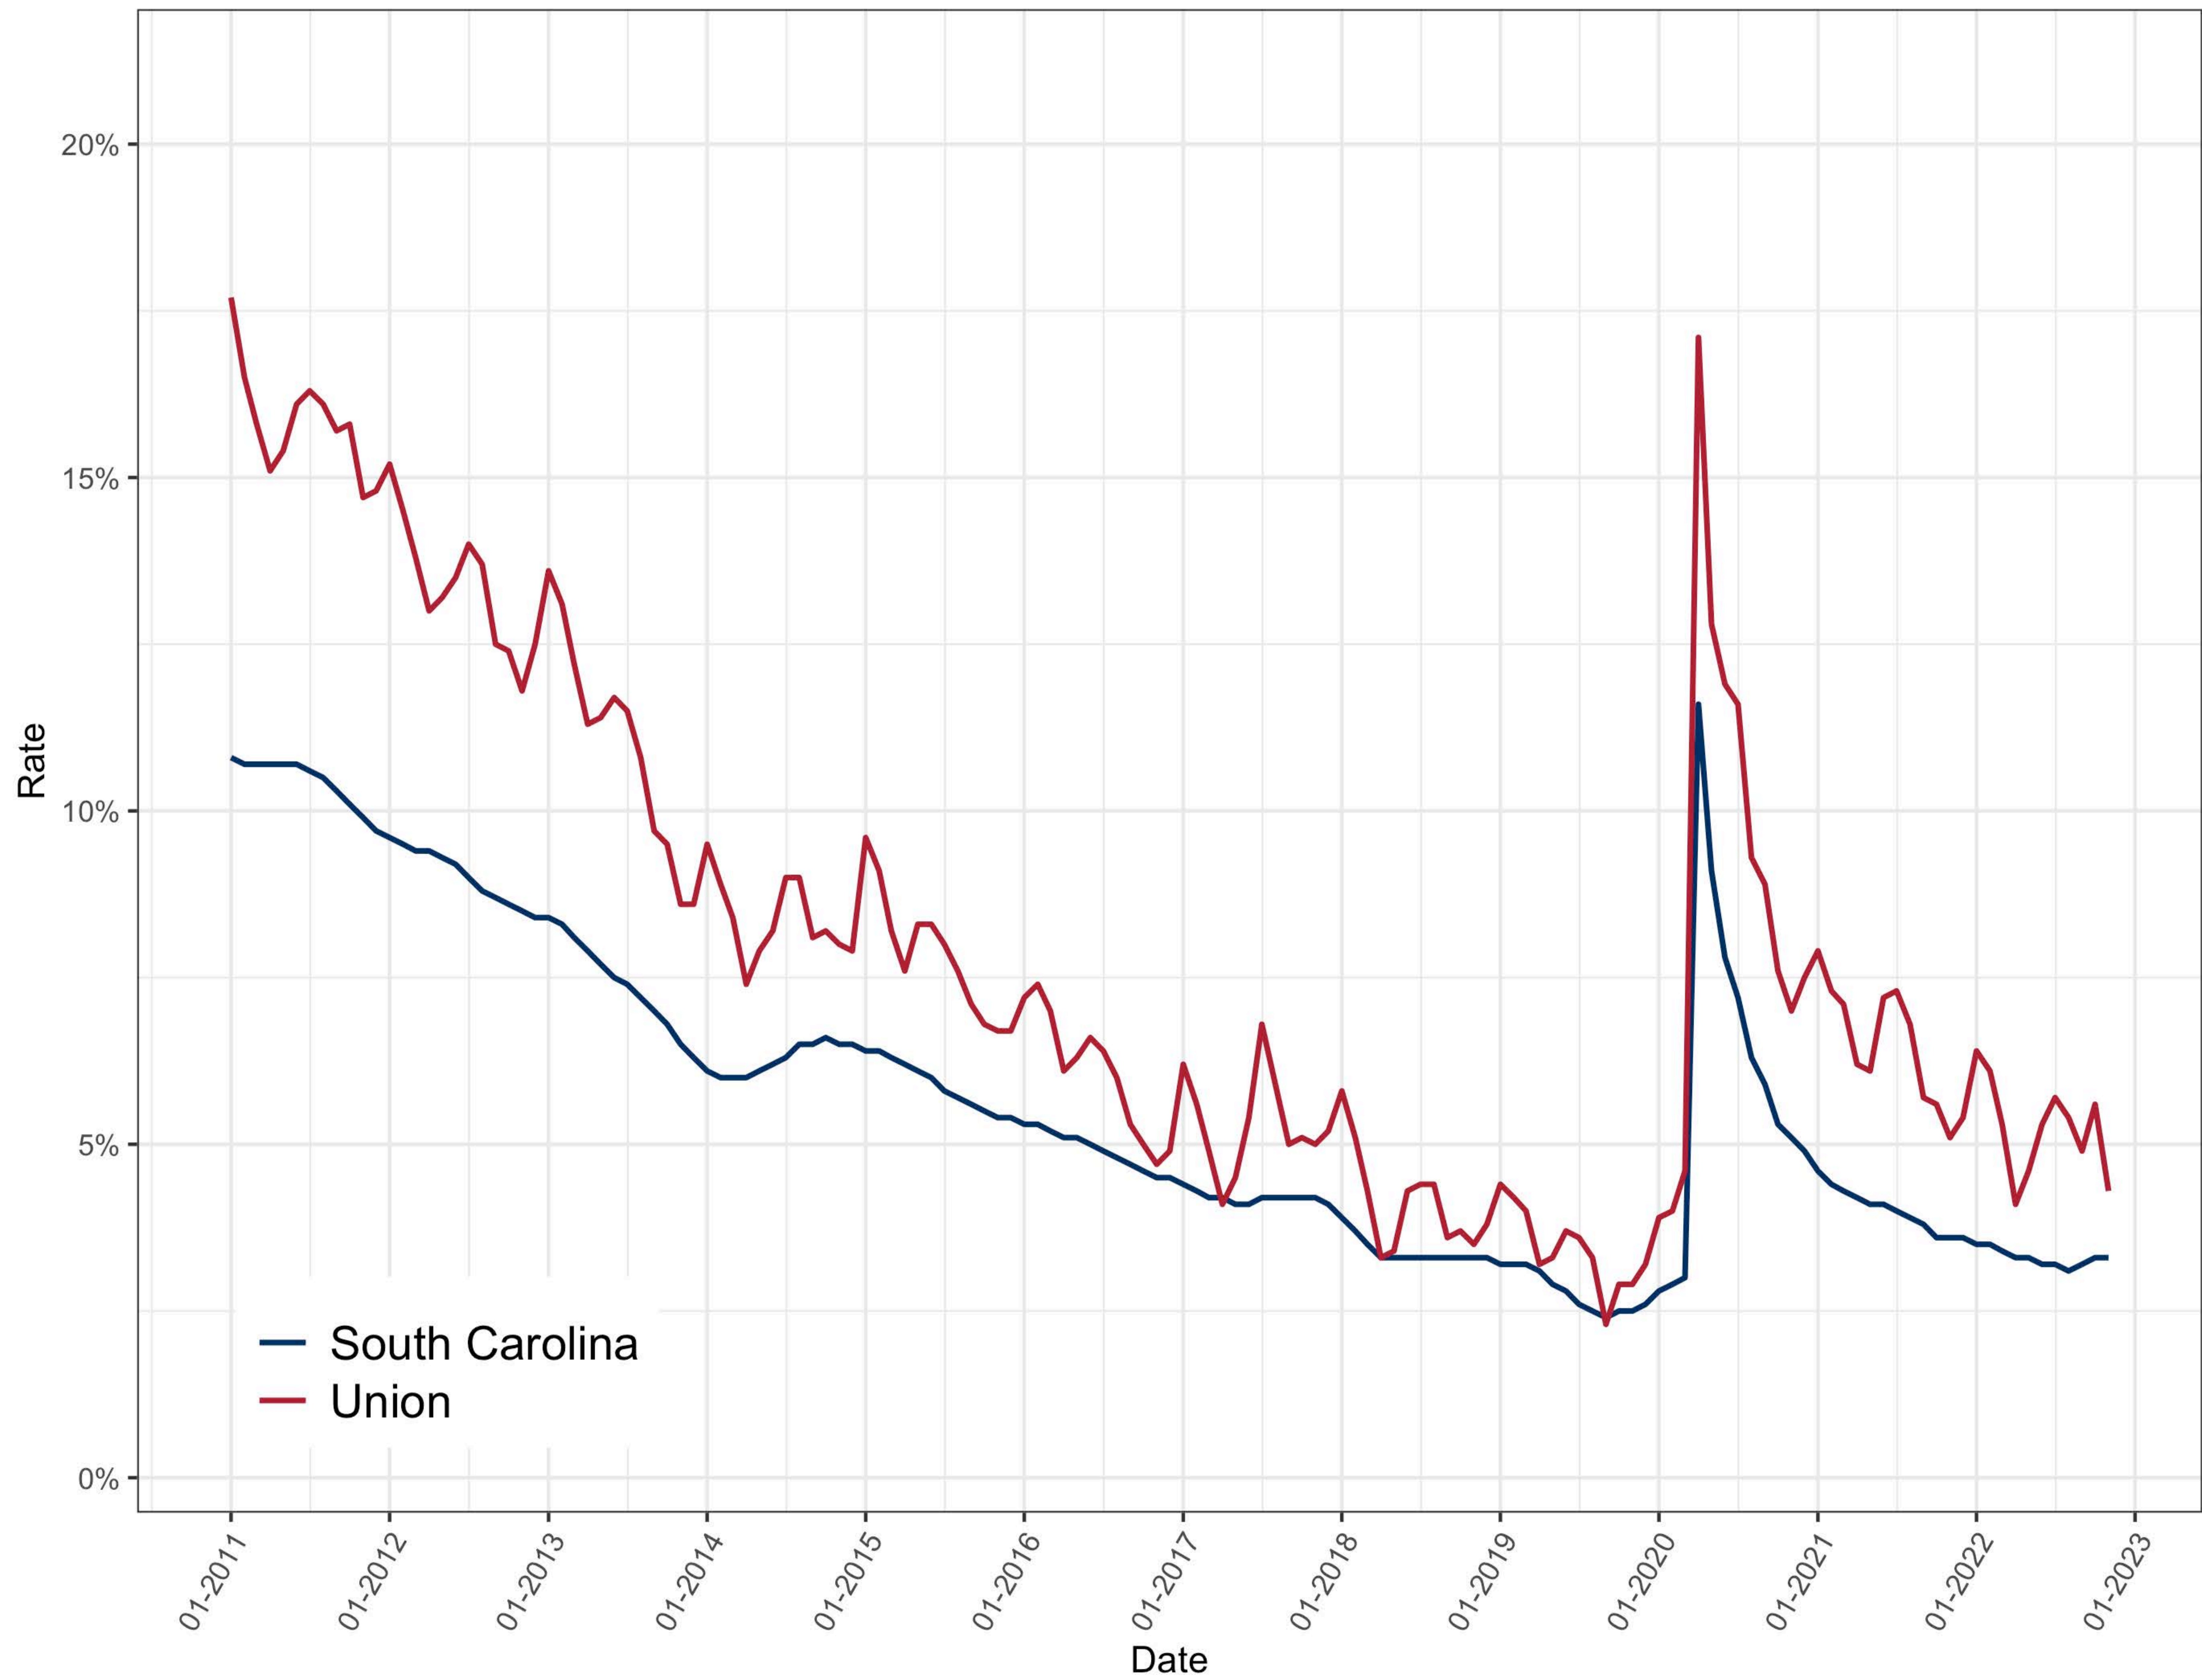

Union County, SC Unemployment Rate