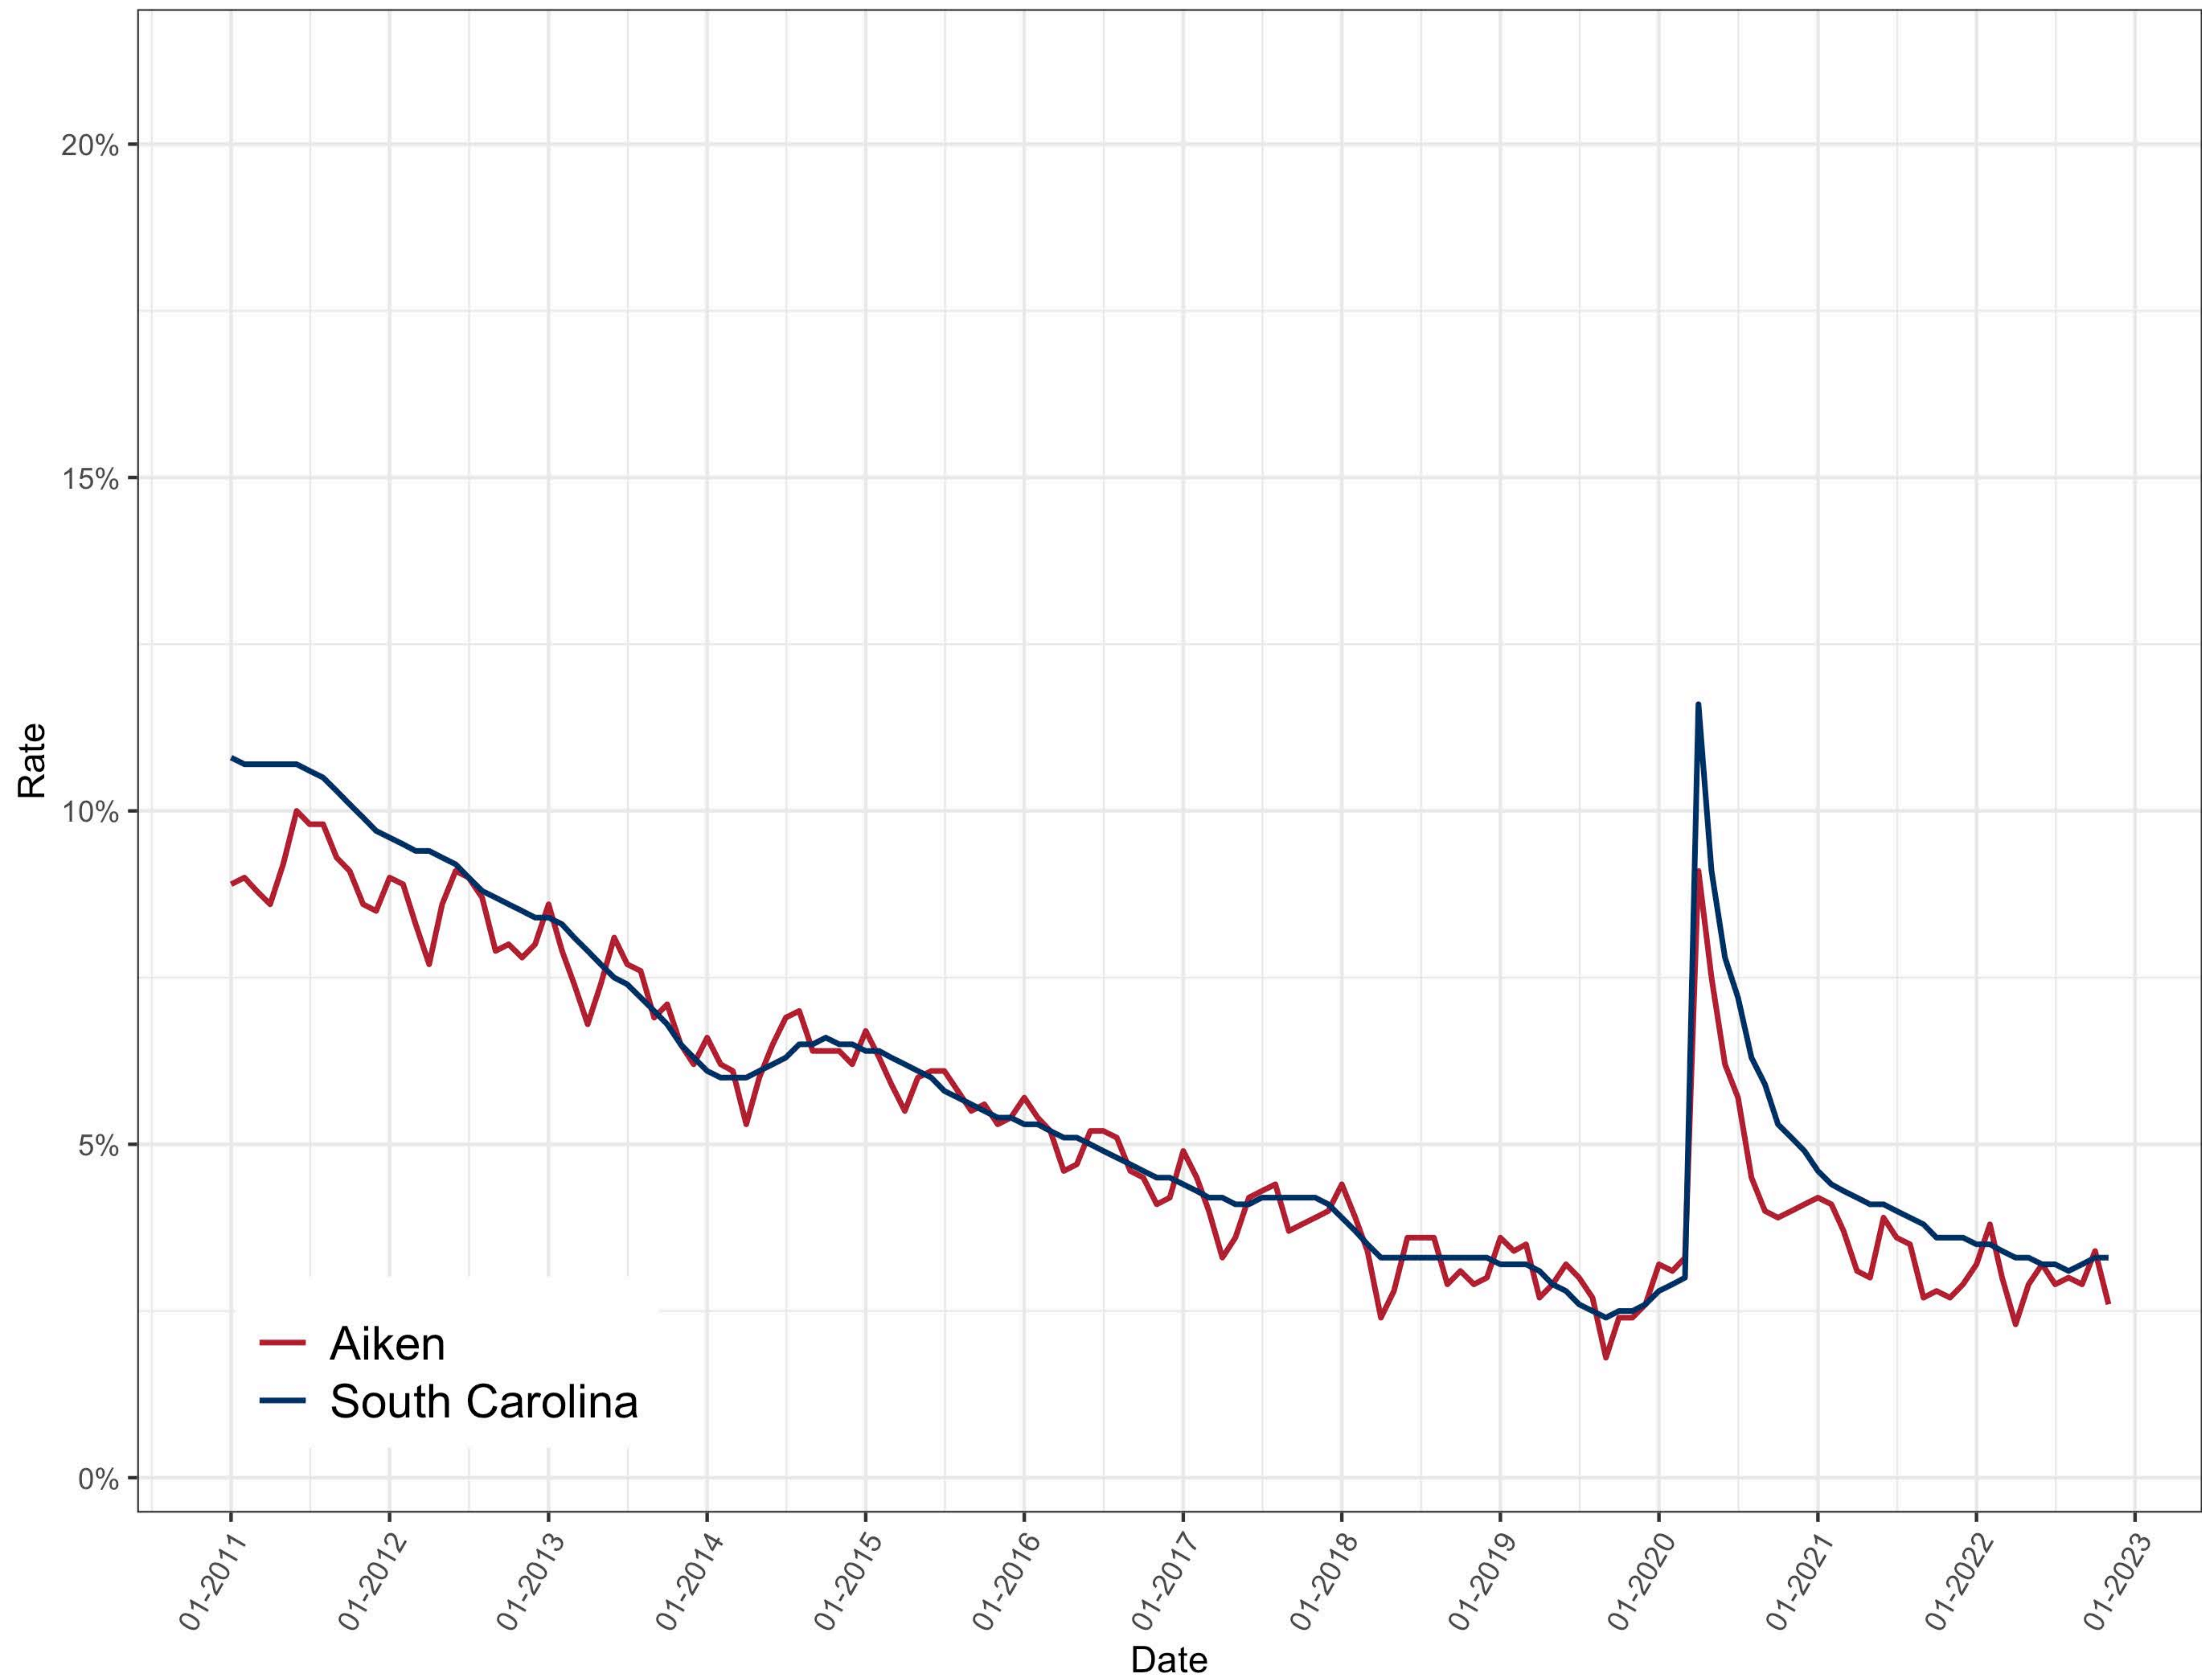

# Aiken County, SC Unemployment Rate