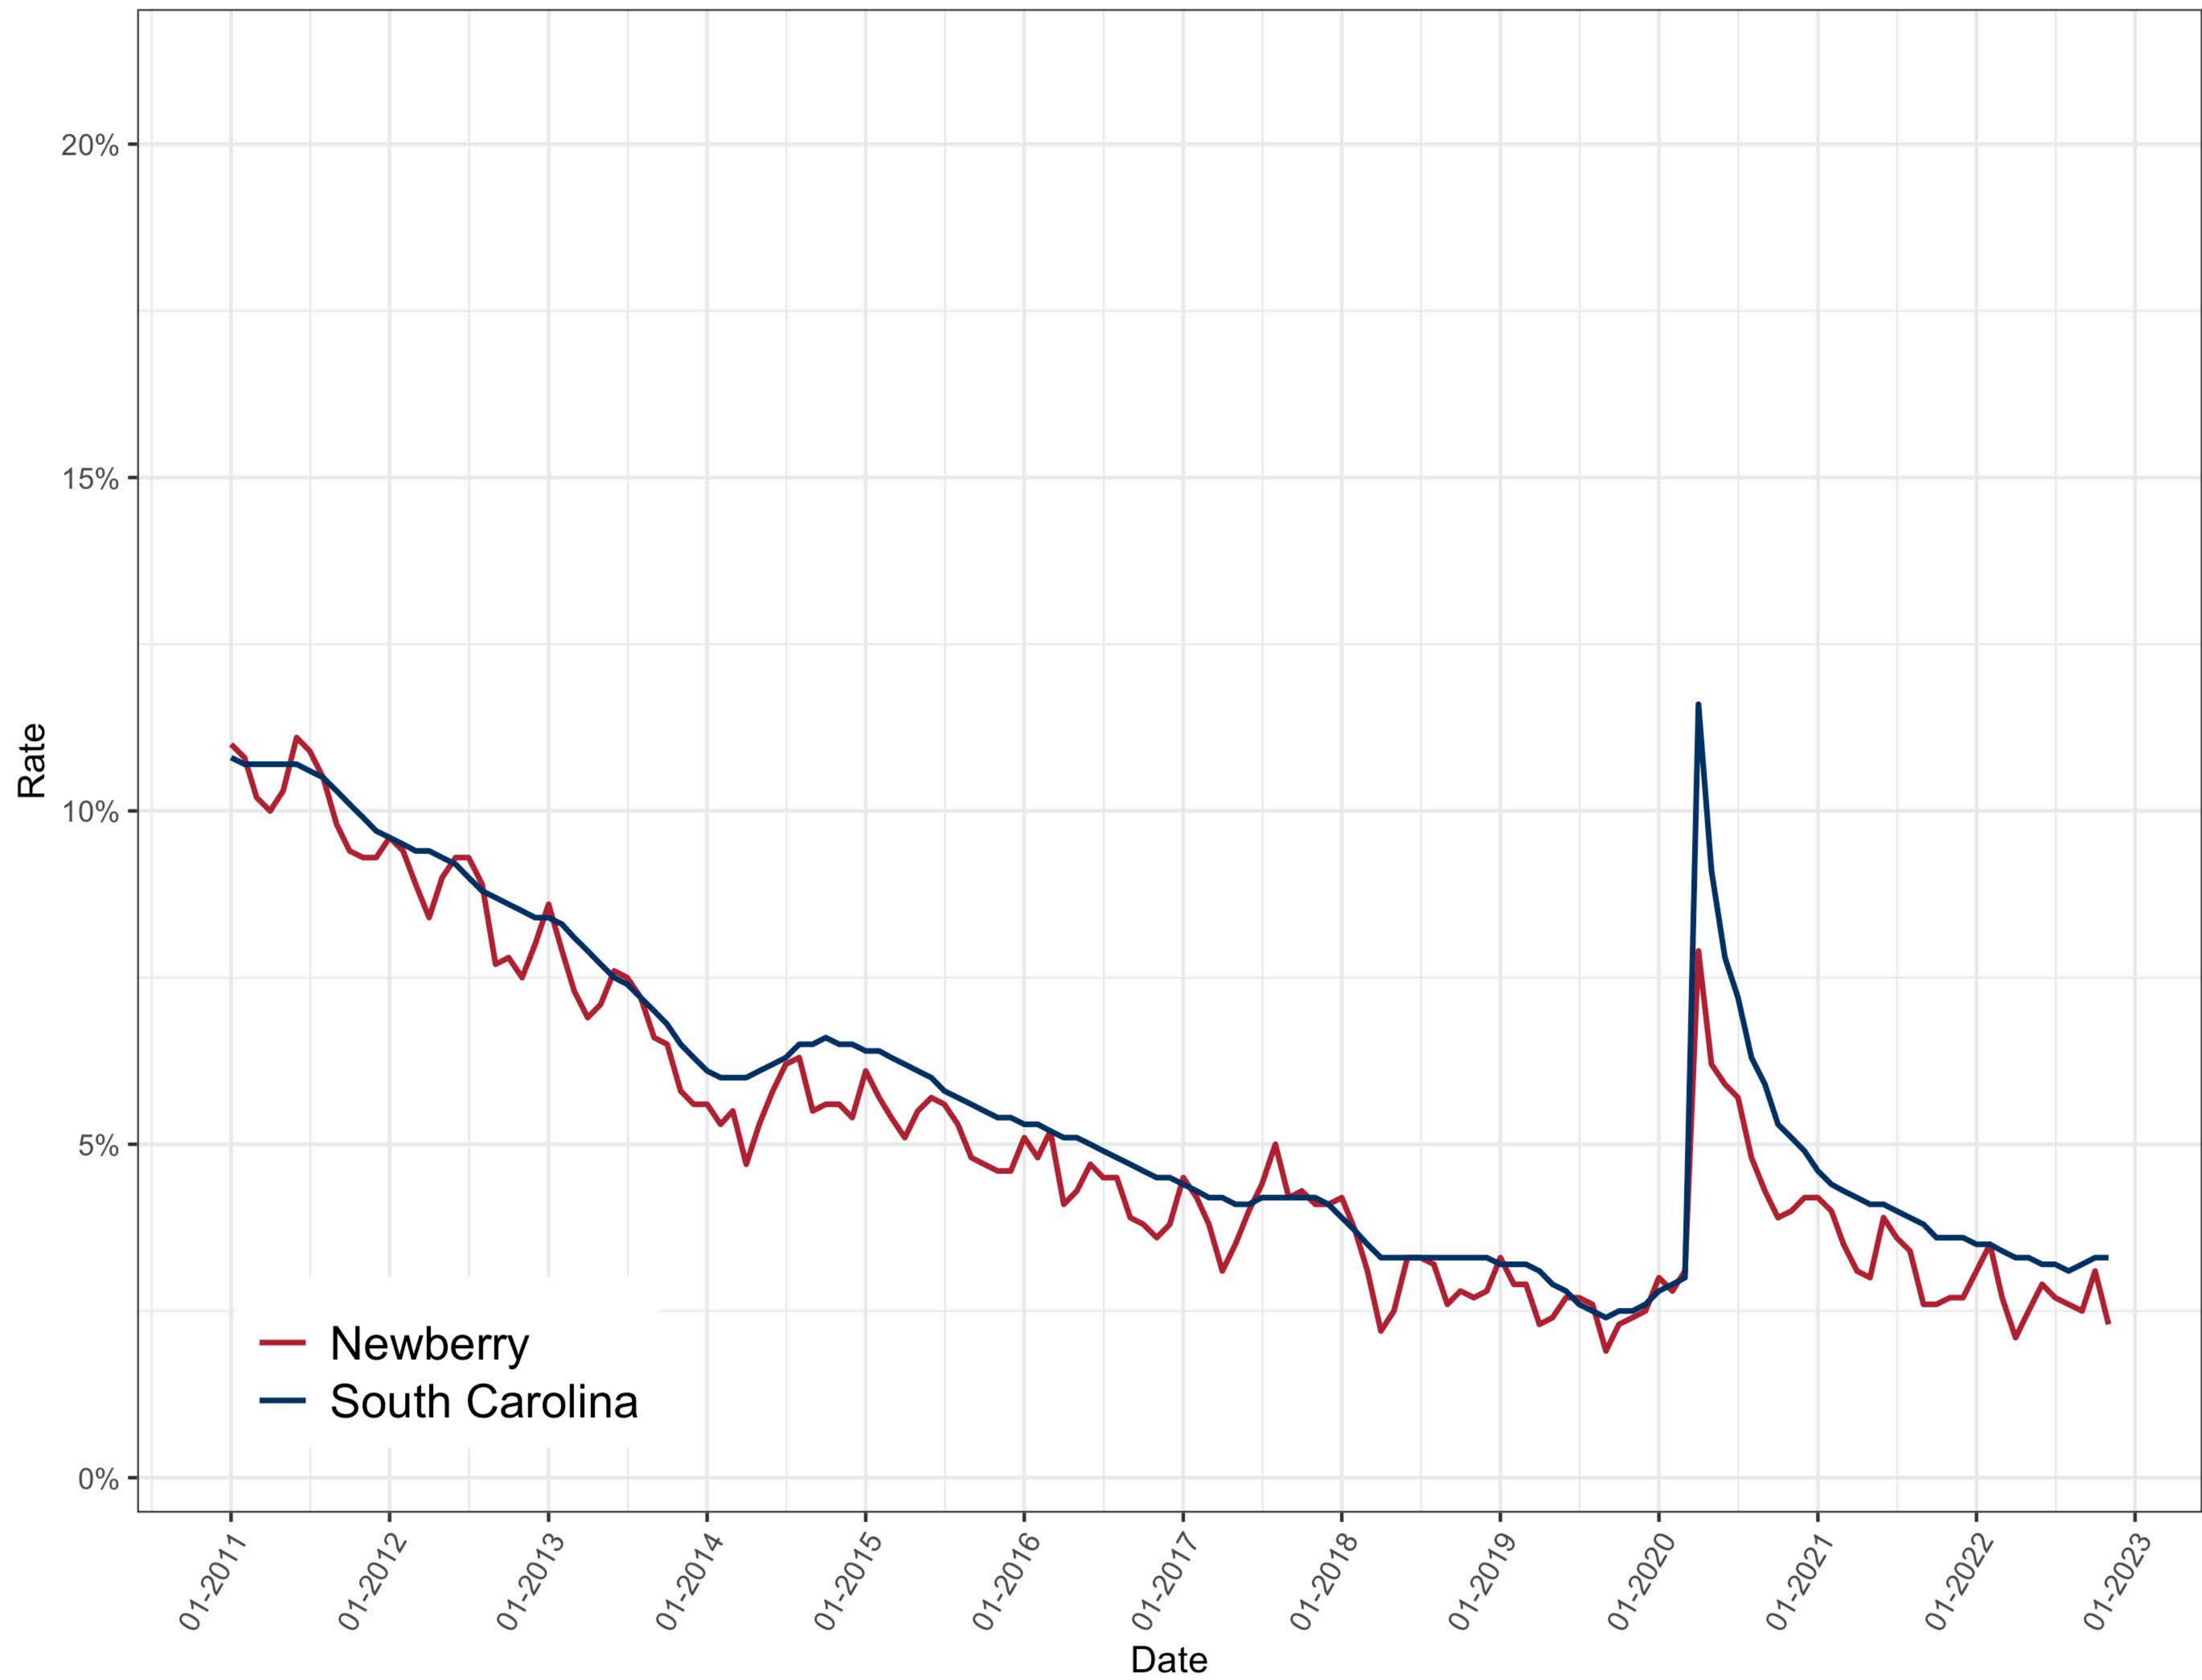

Newberry County, SC Unemployment Rate