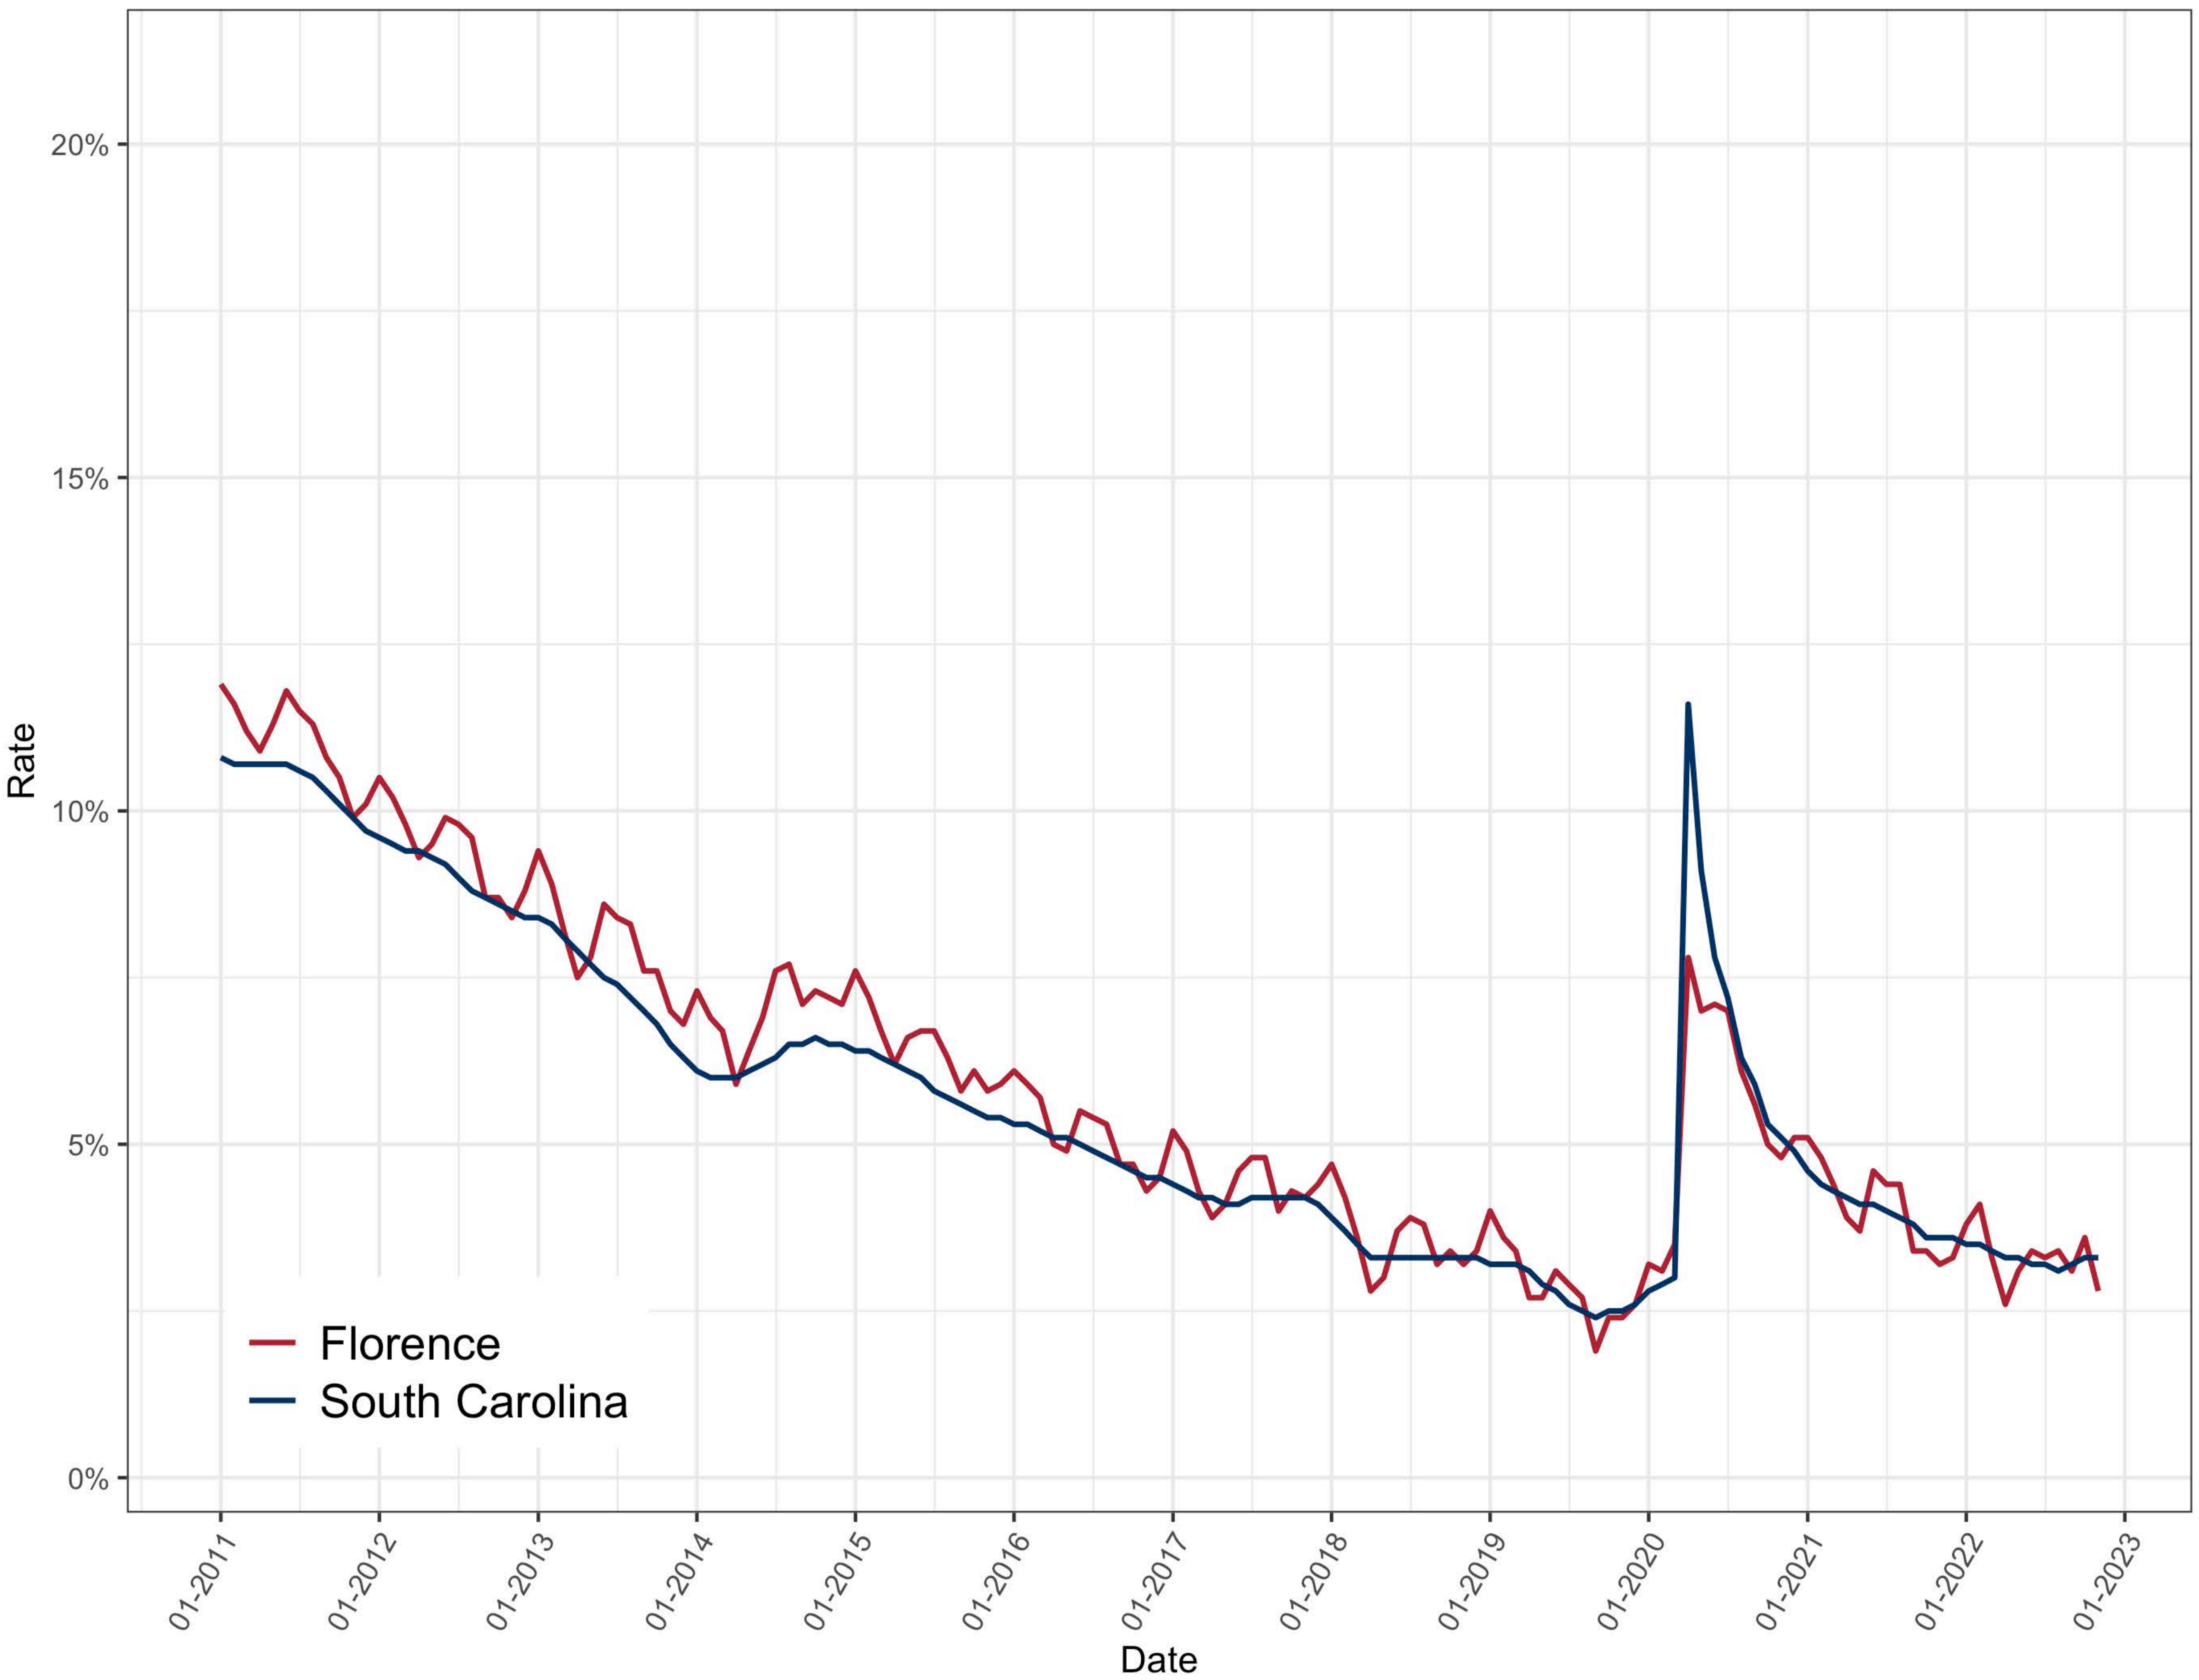

Florence County, SC Unemployment Rate