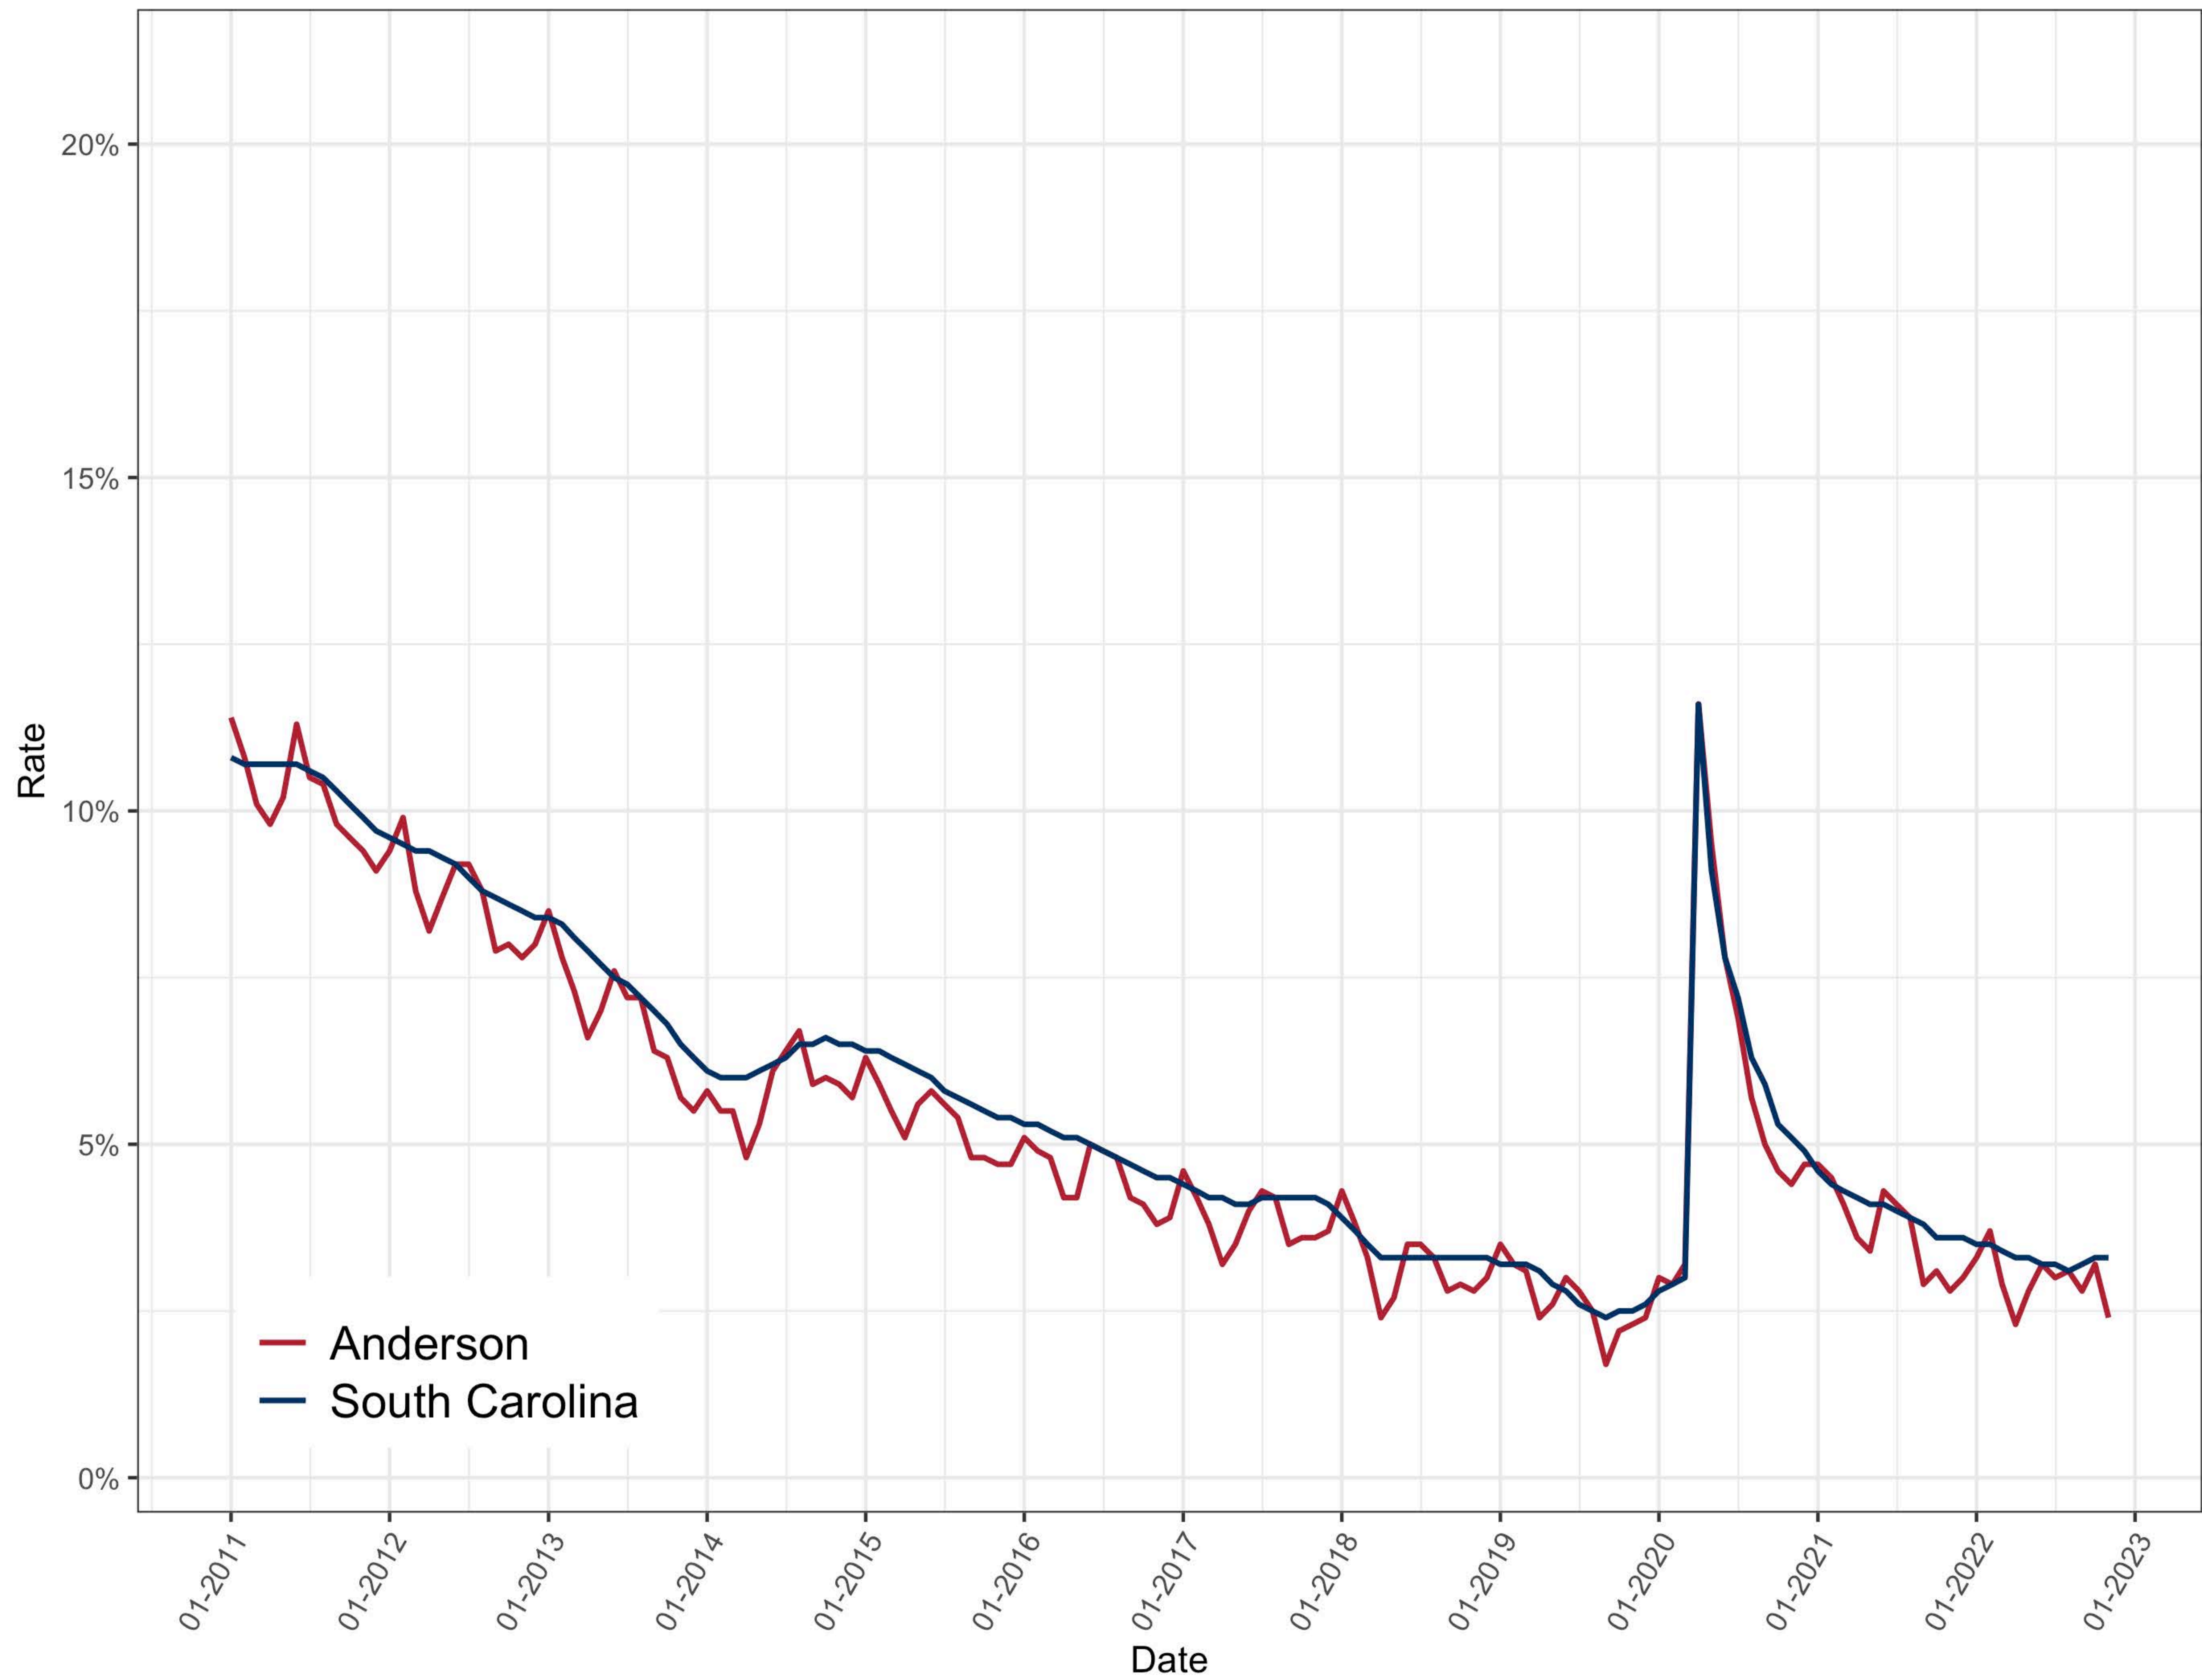

Anderson County, SC Unemployment Rate