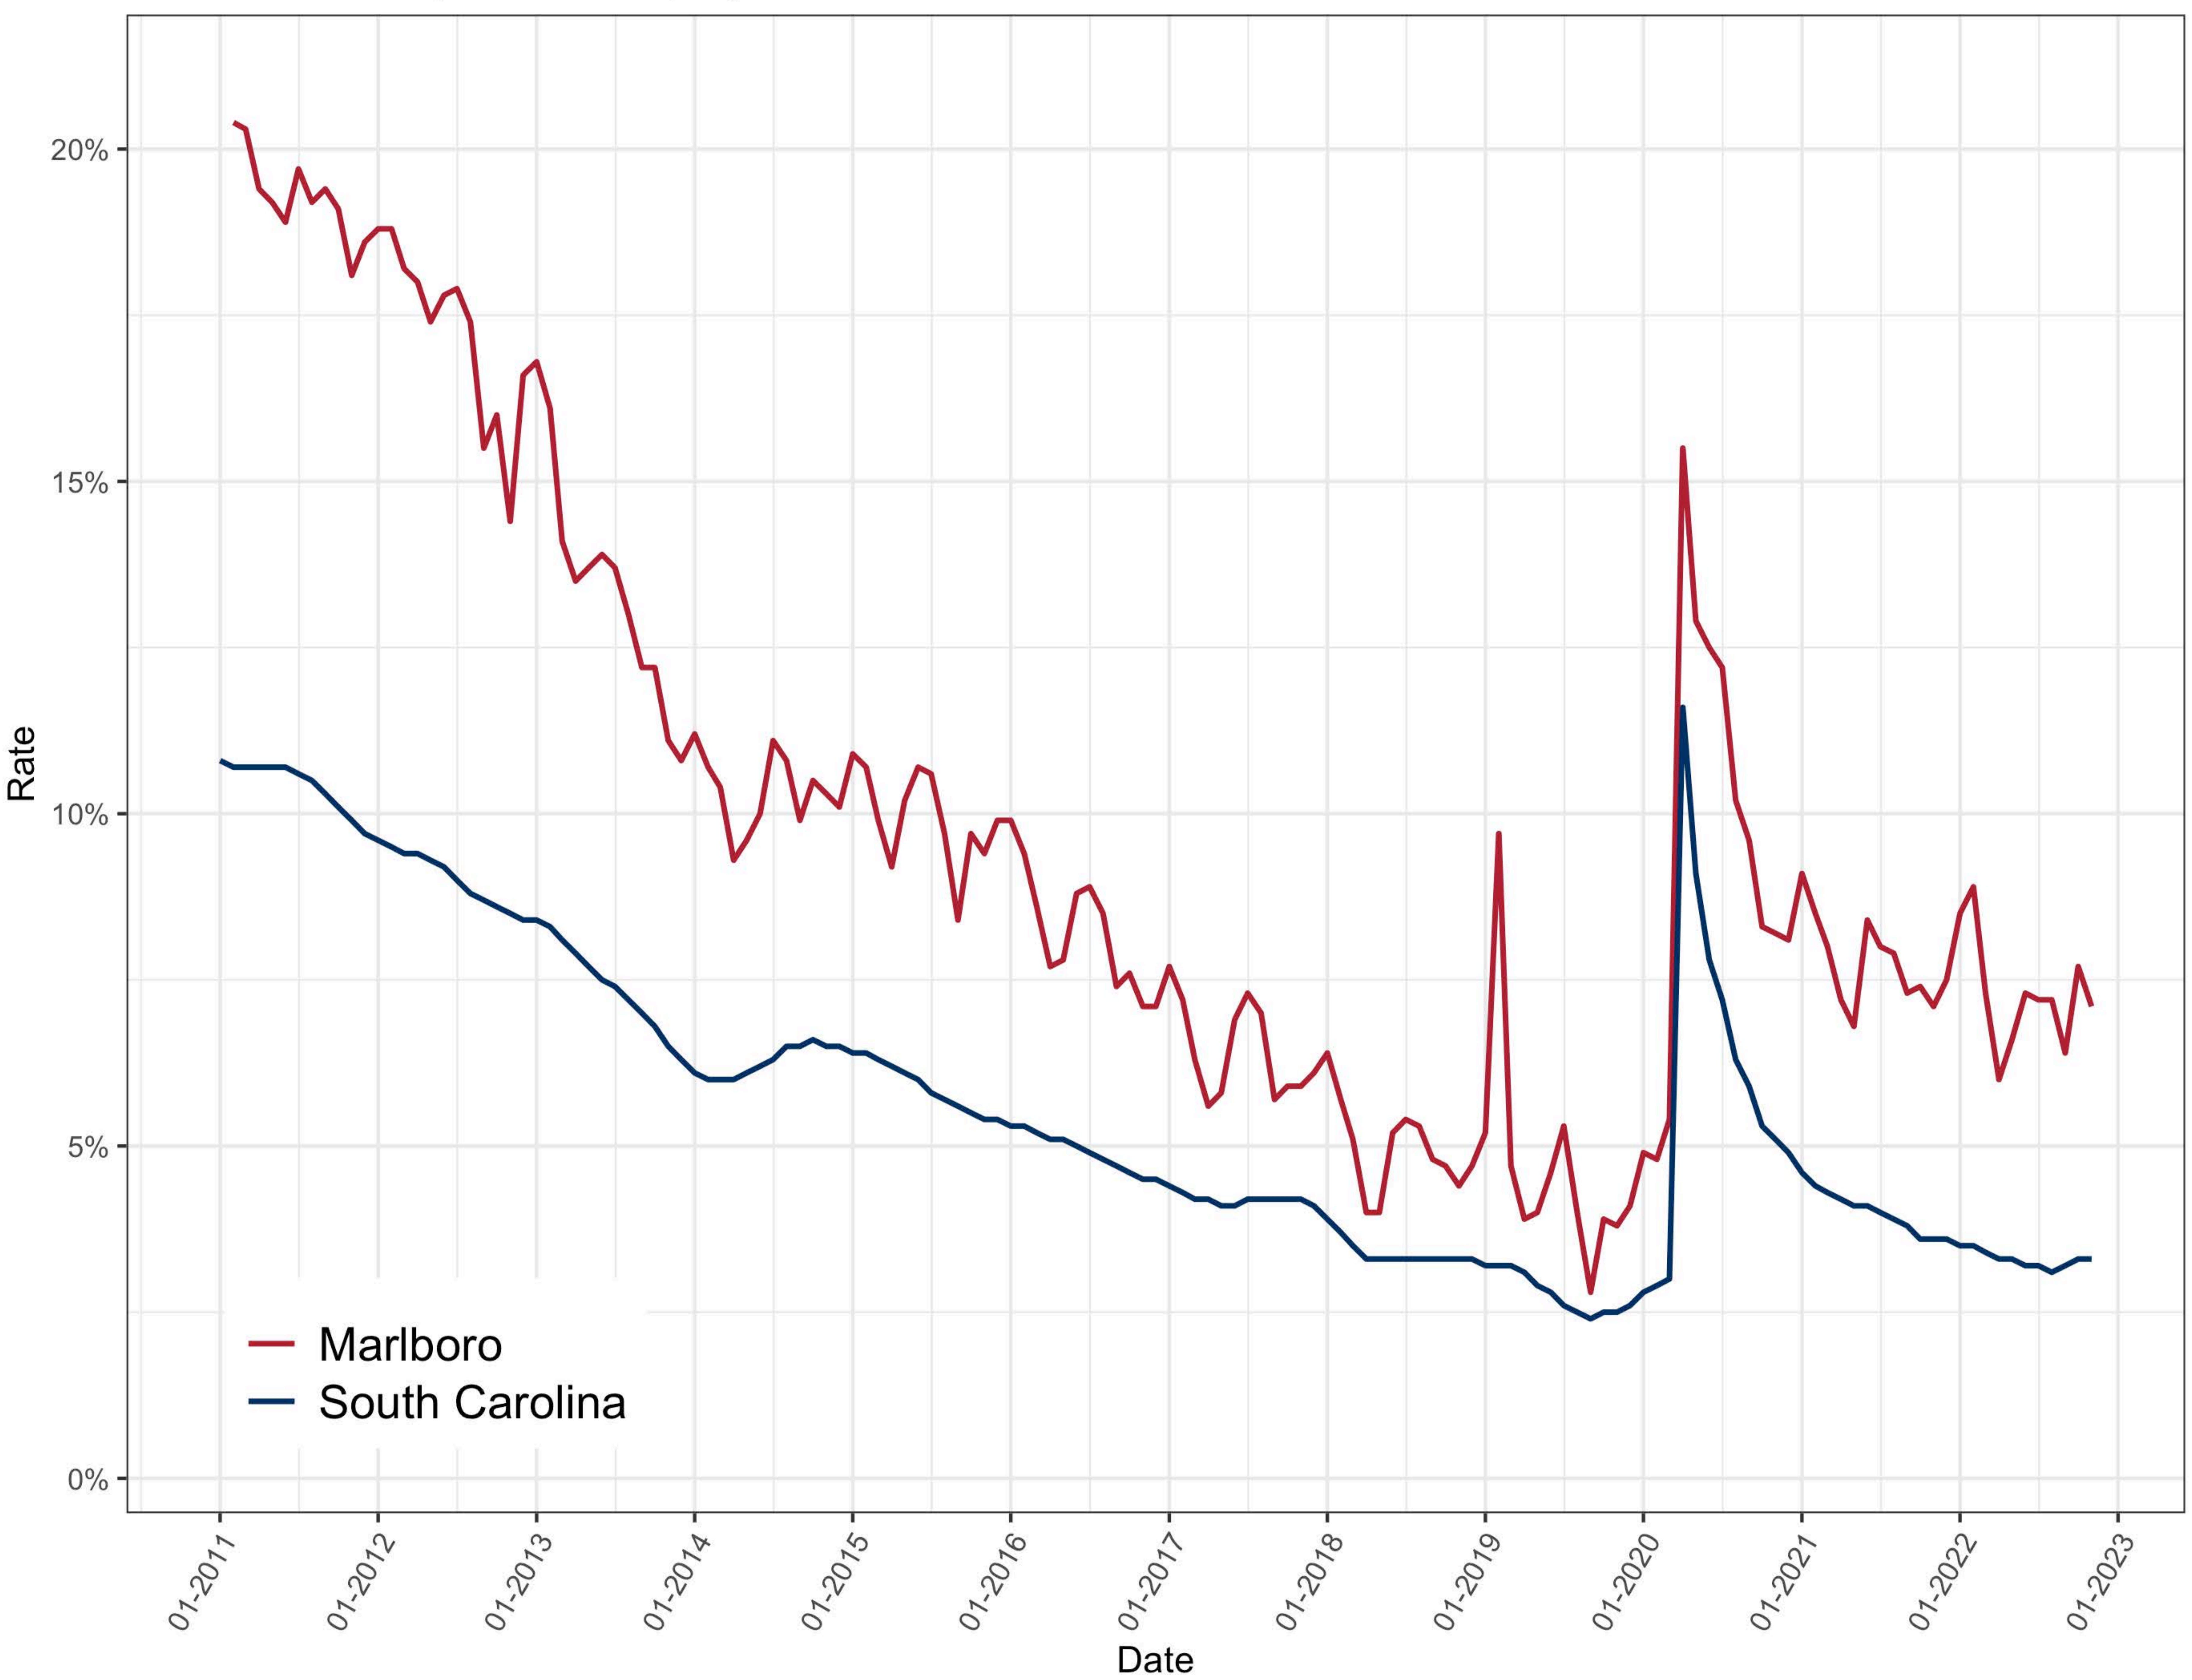

Marlboro County, SC Unemployment Rate