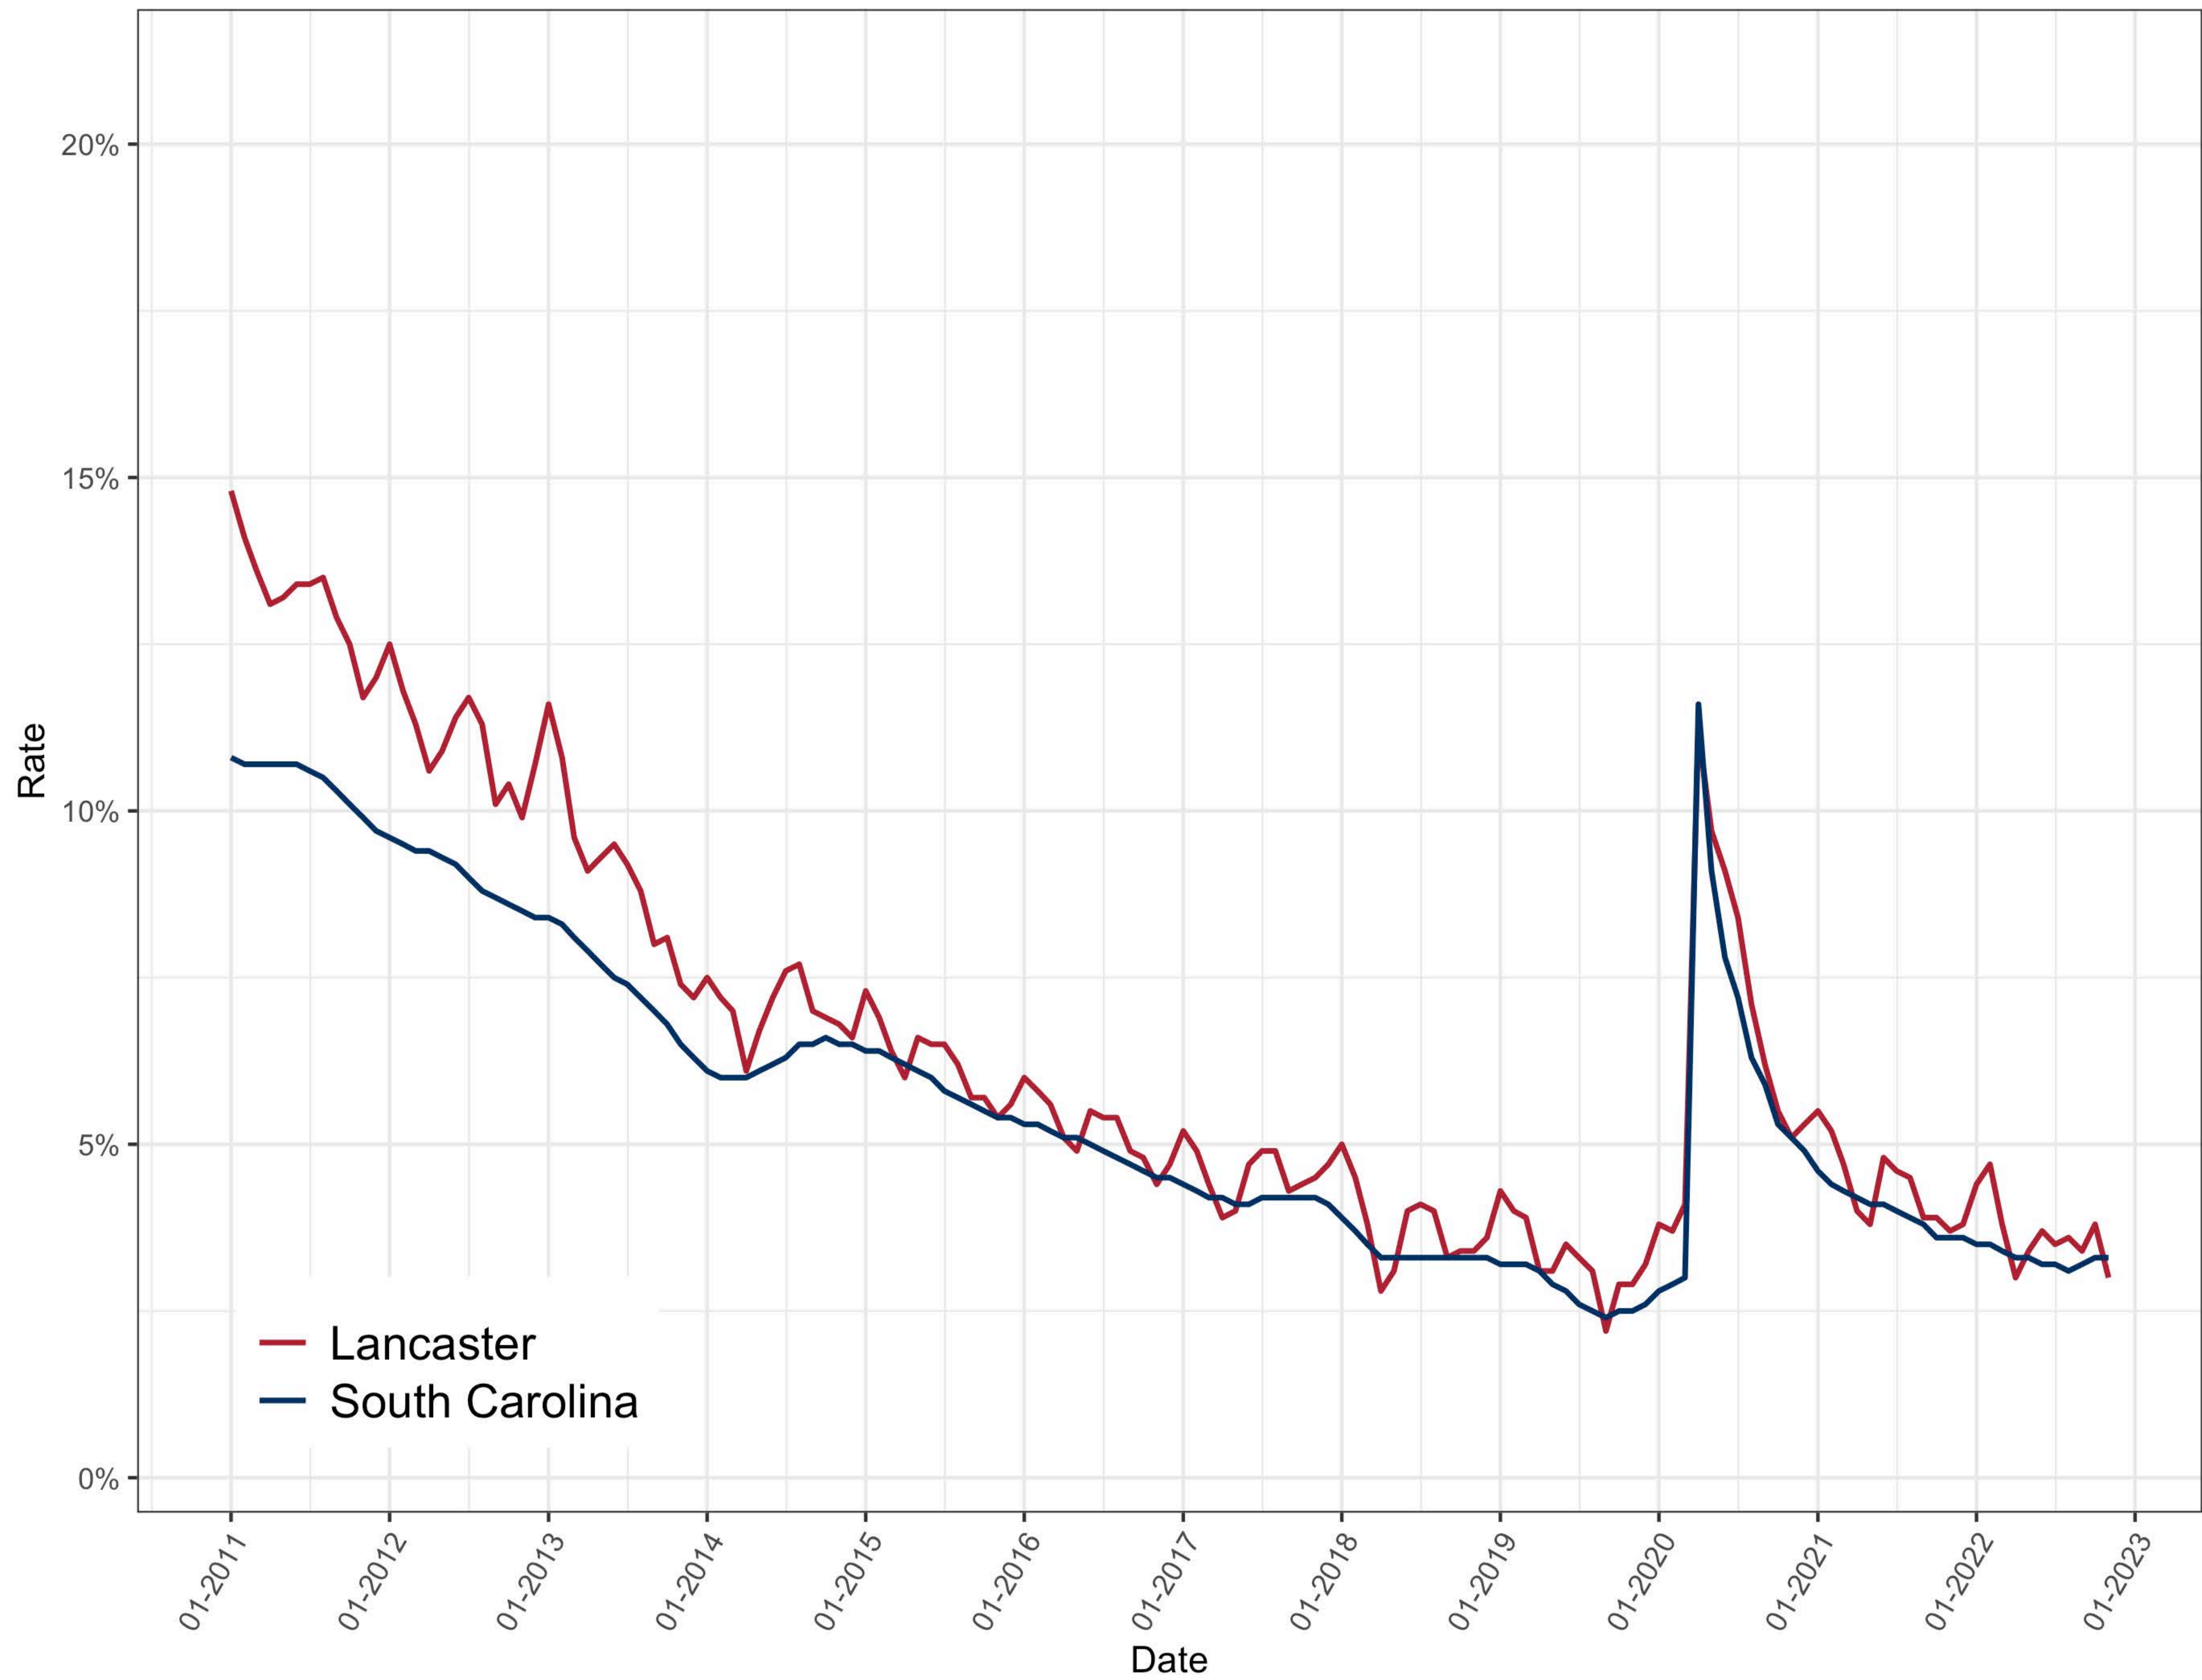

Lancaster County, SC Unemployment Rate