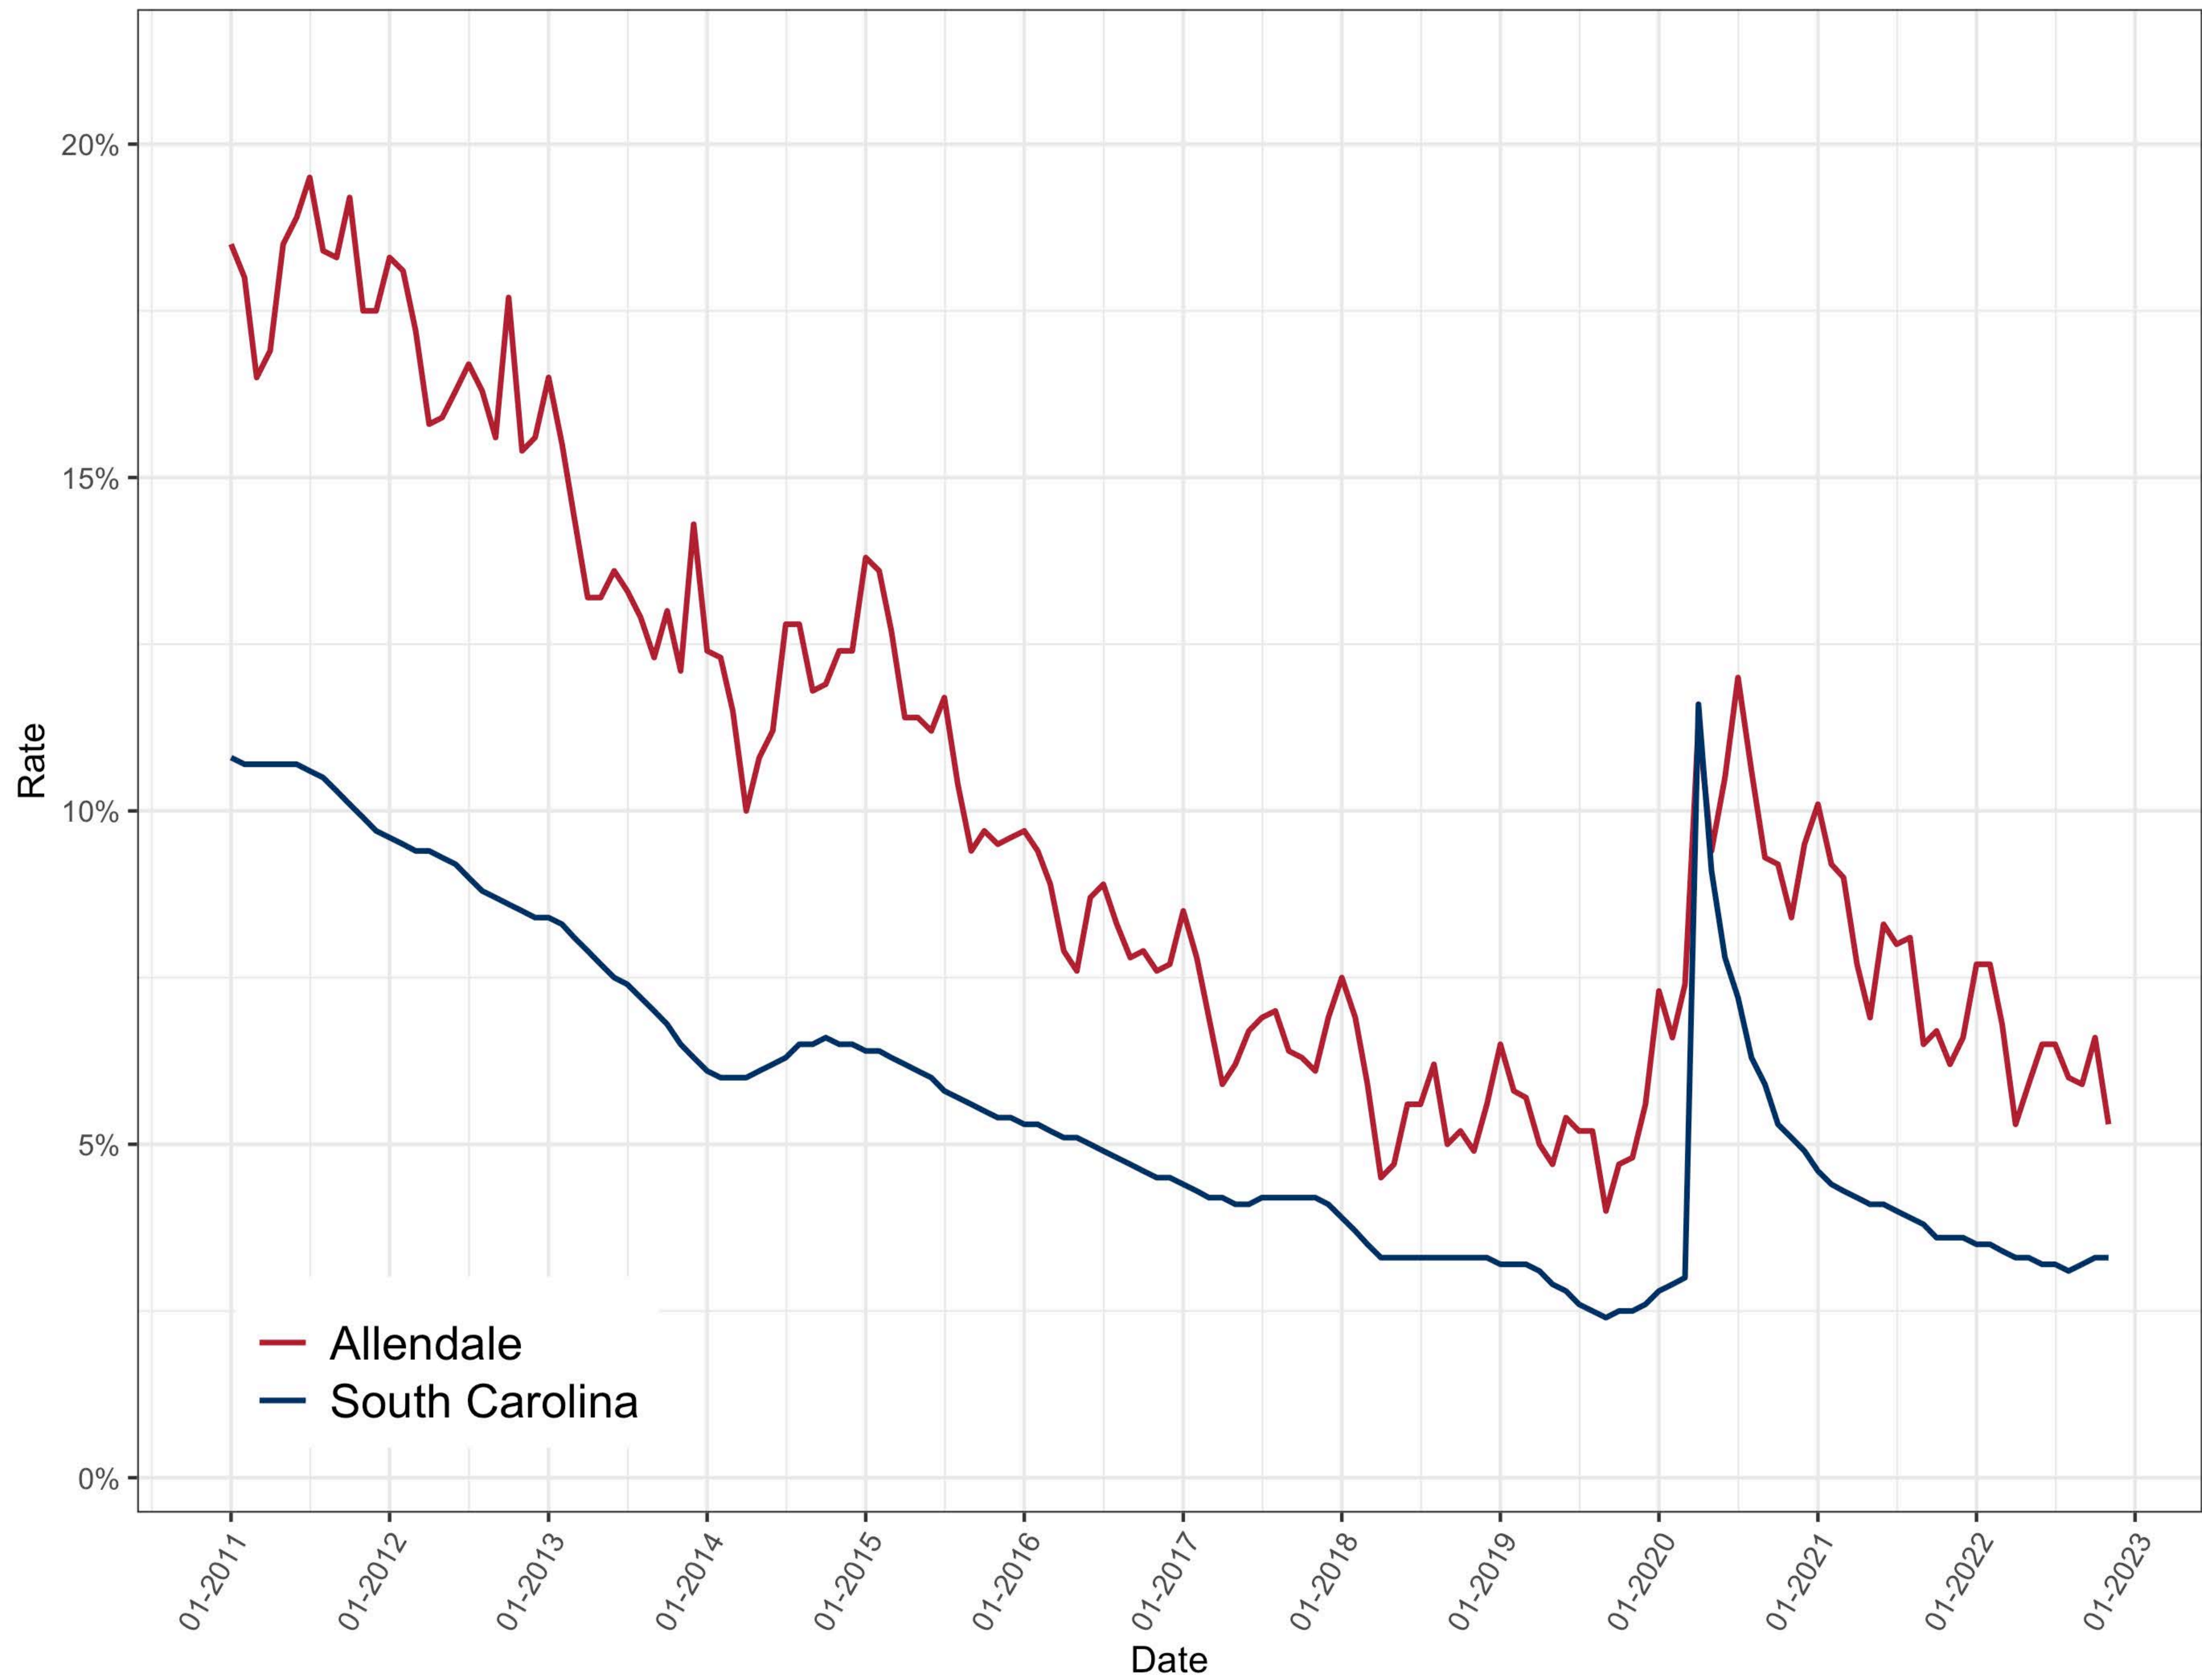

Allendale County, SC Unemployment Rate