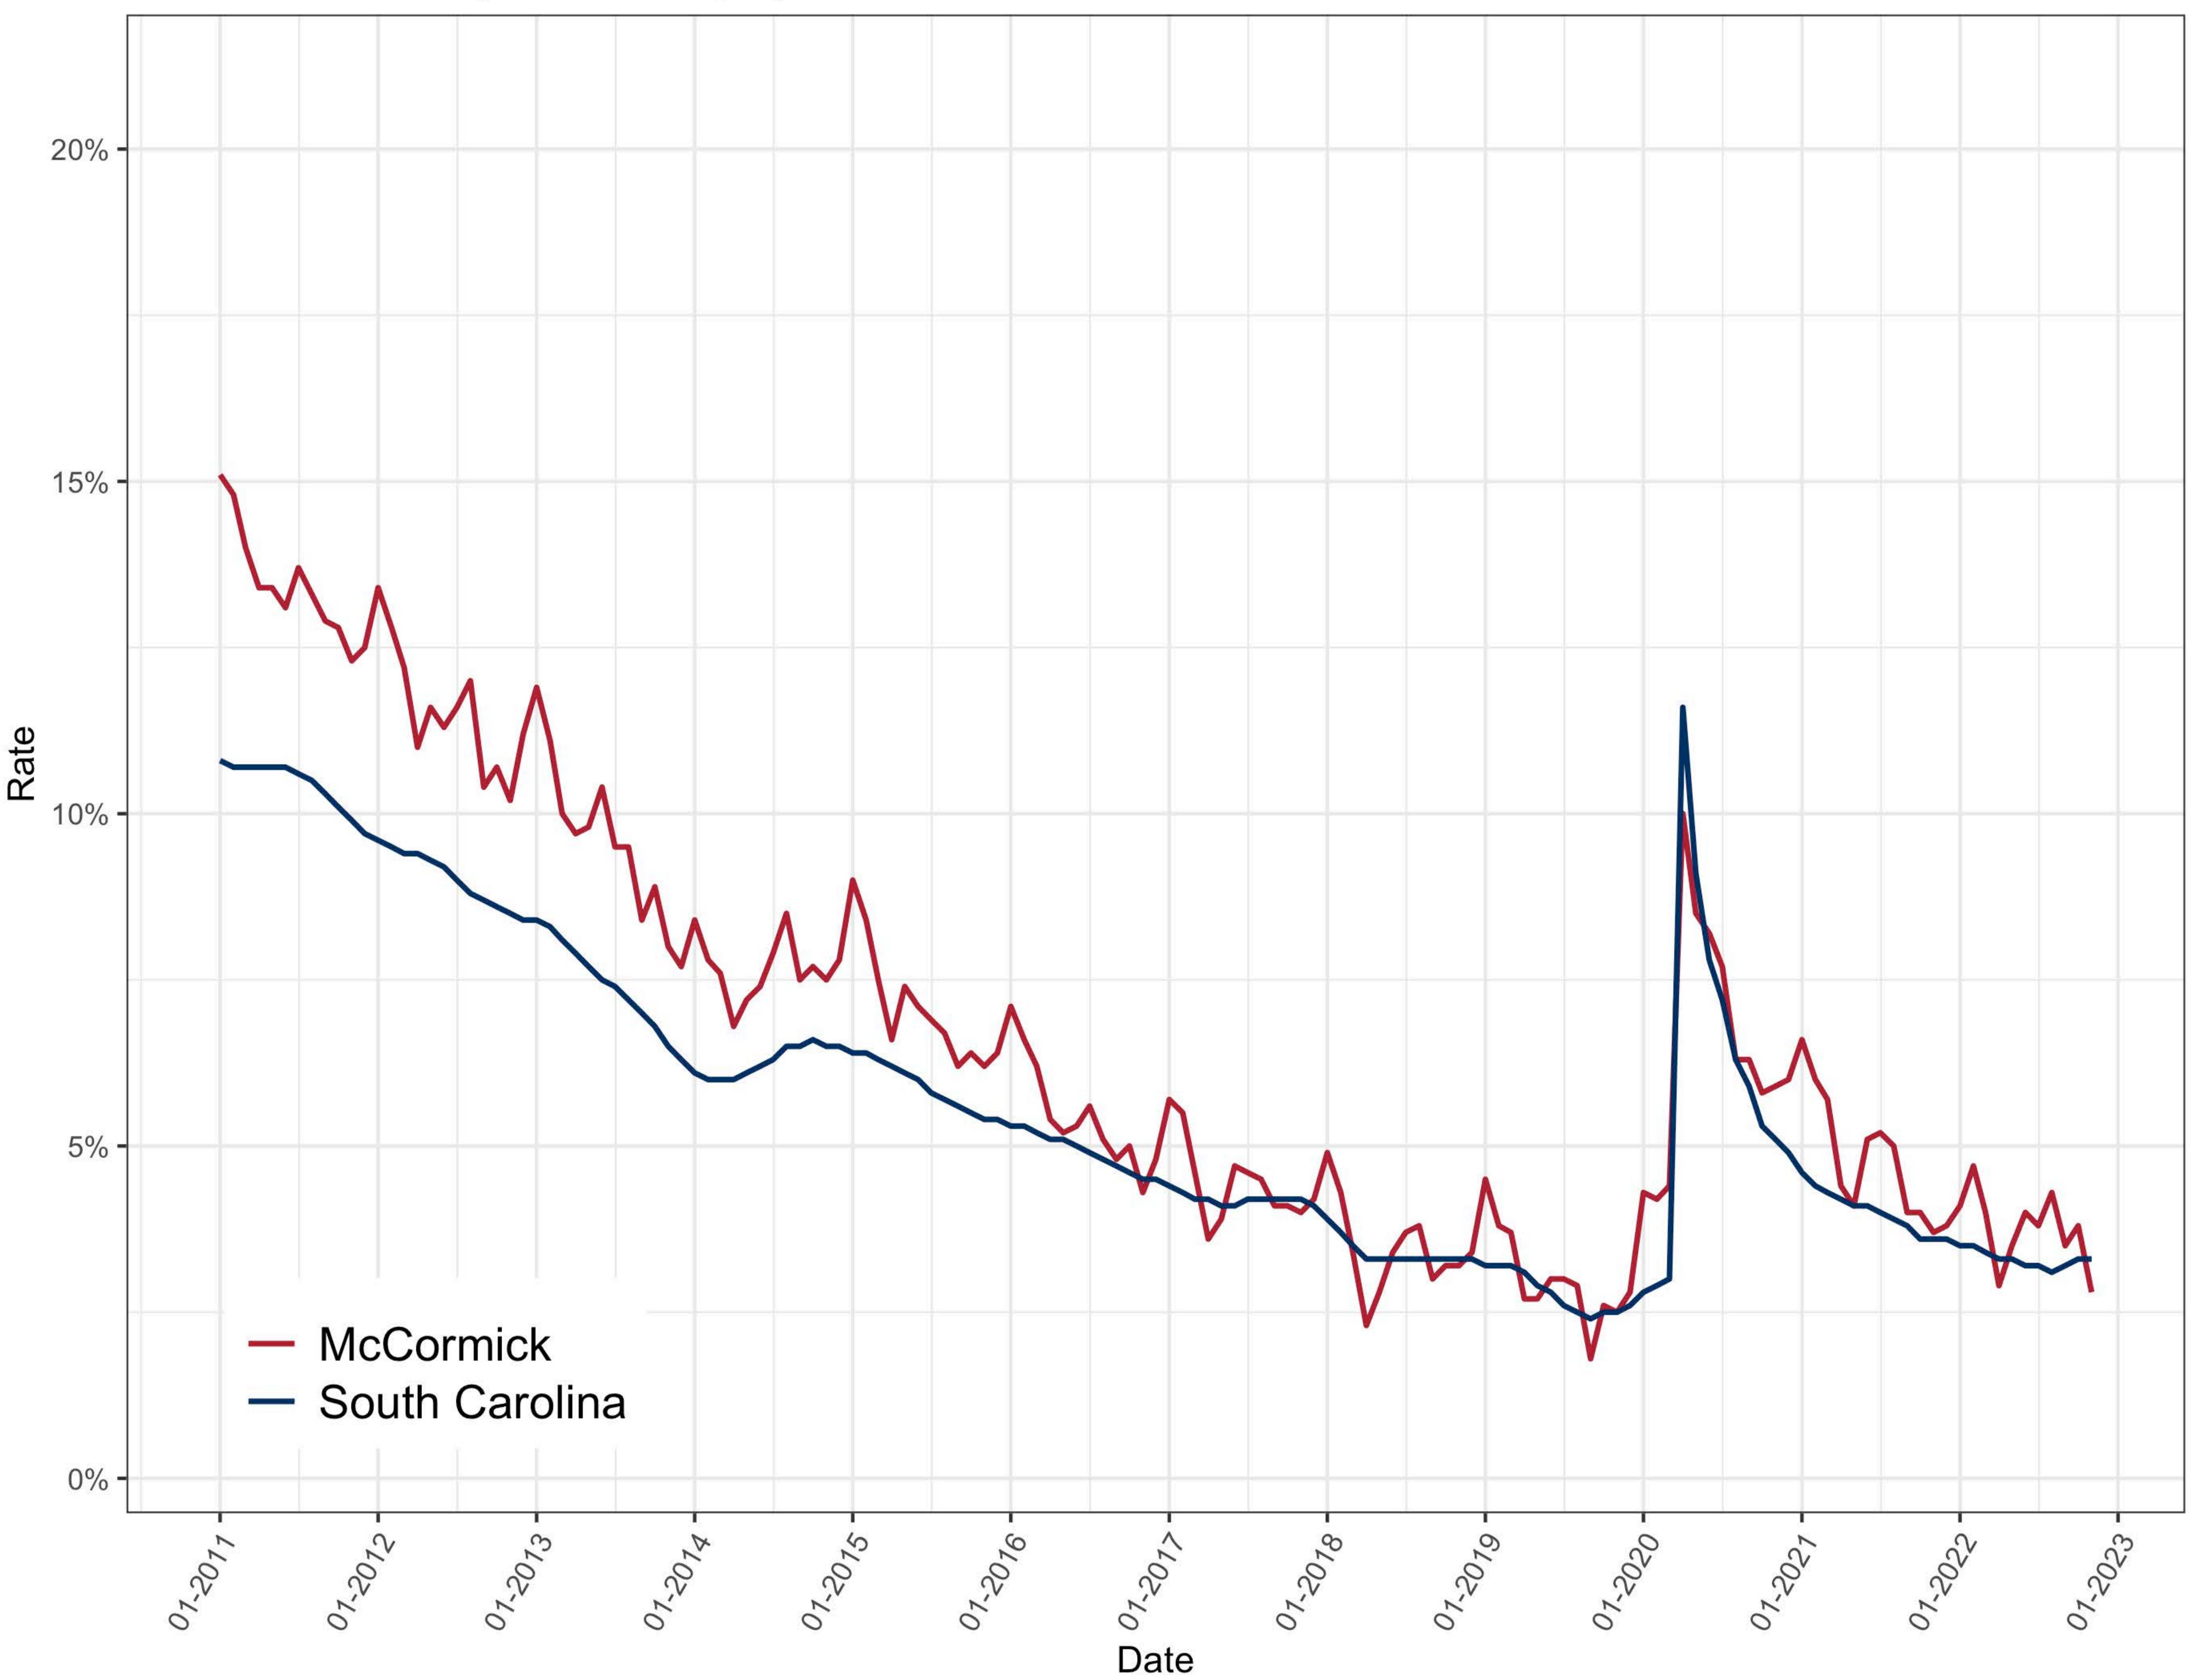

McCormick County, SC Unemployment Rate