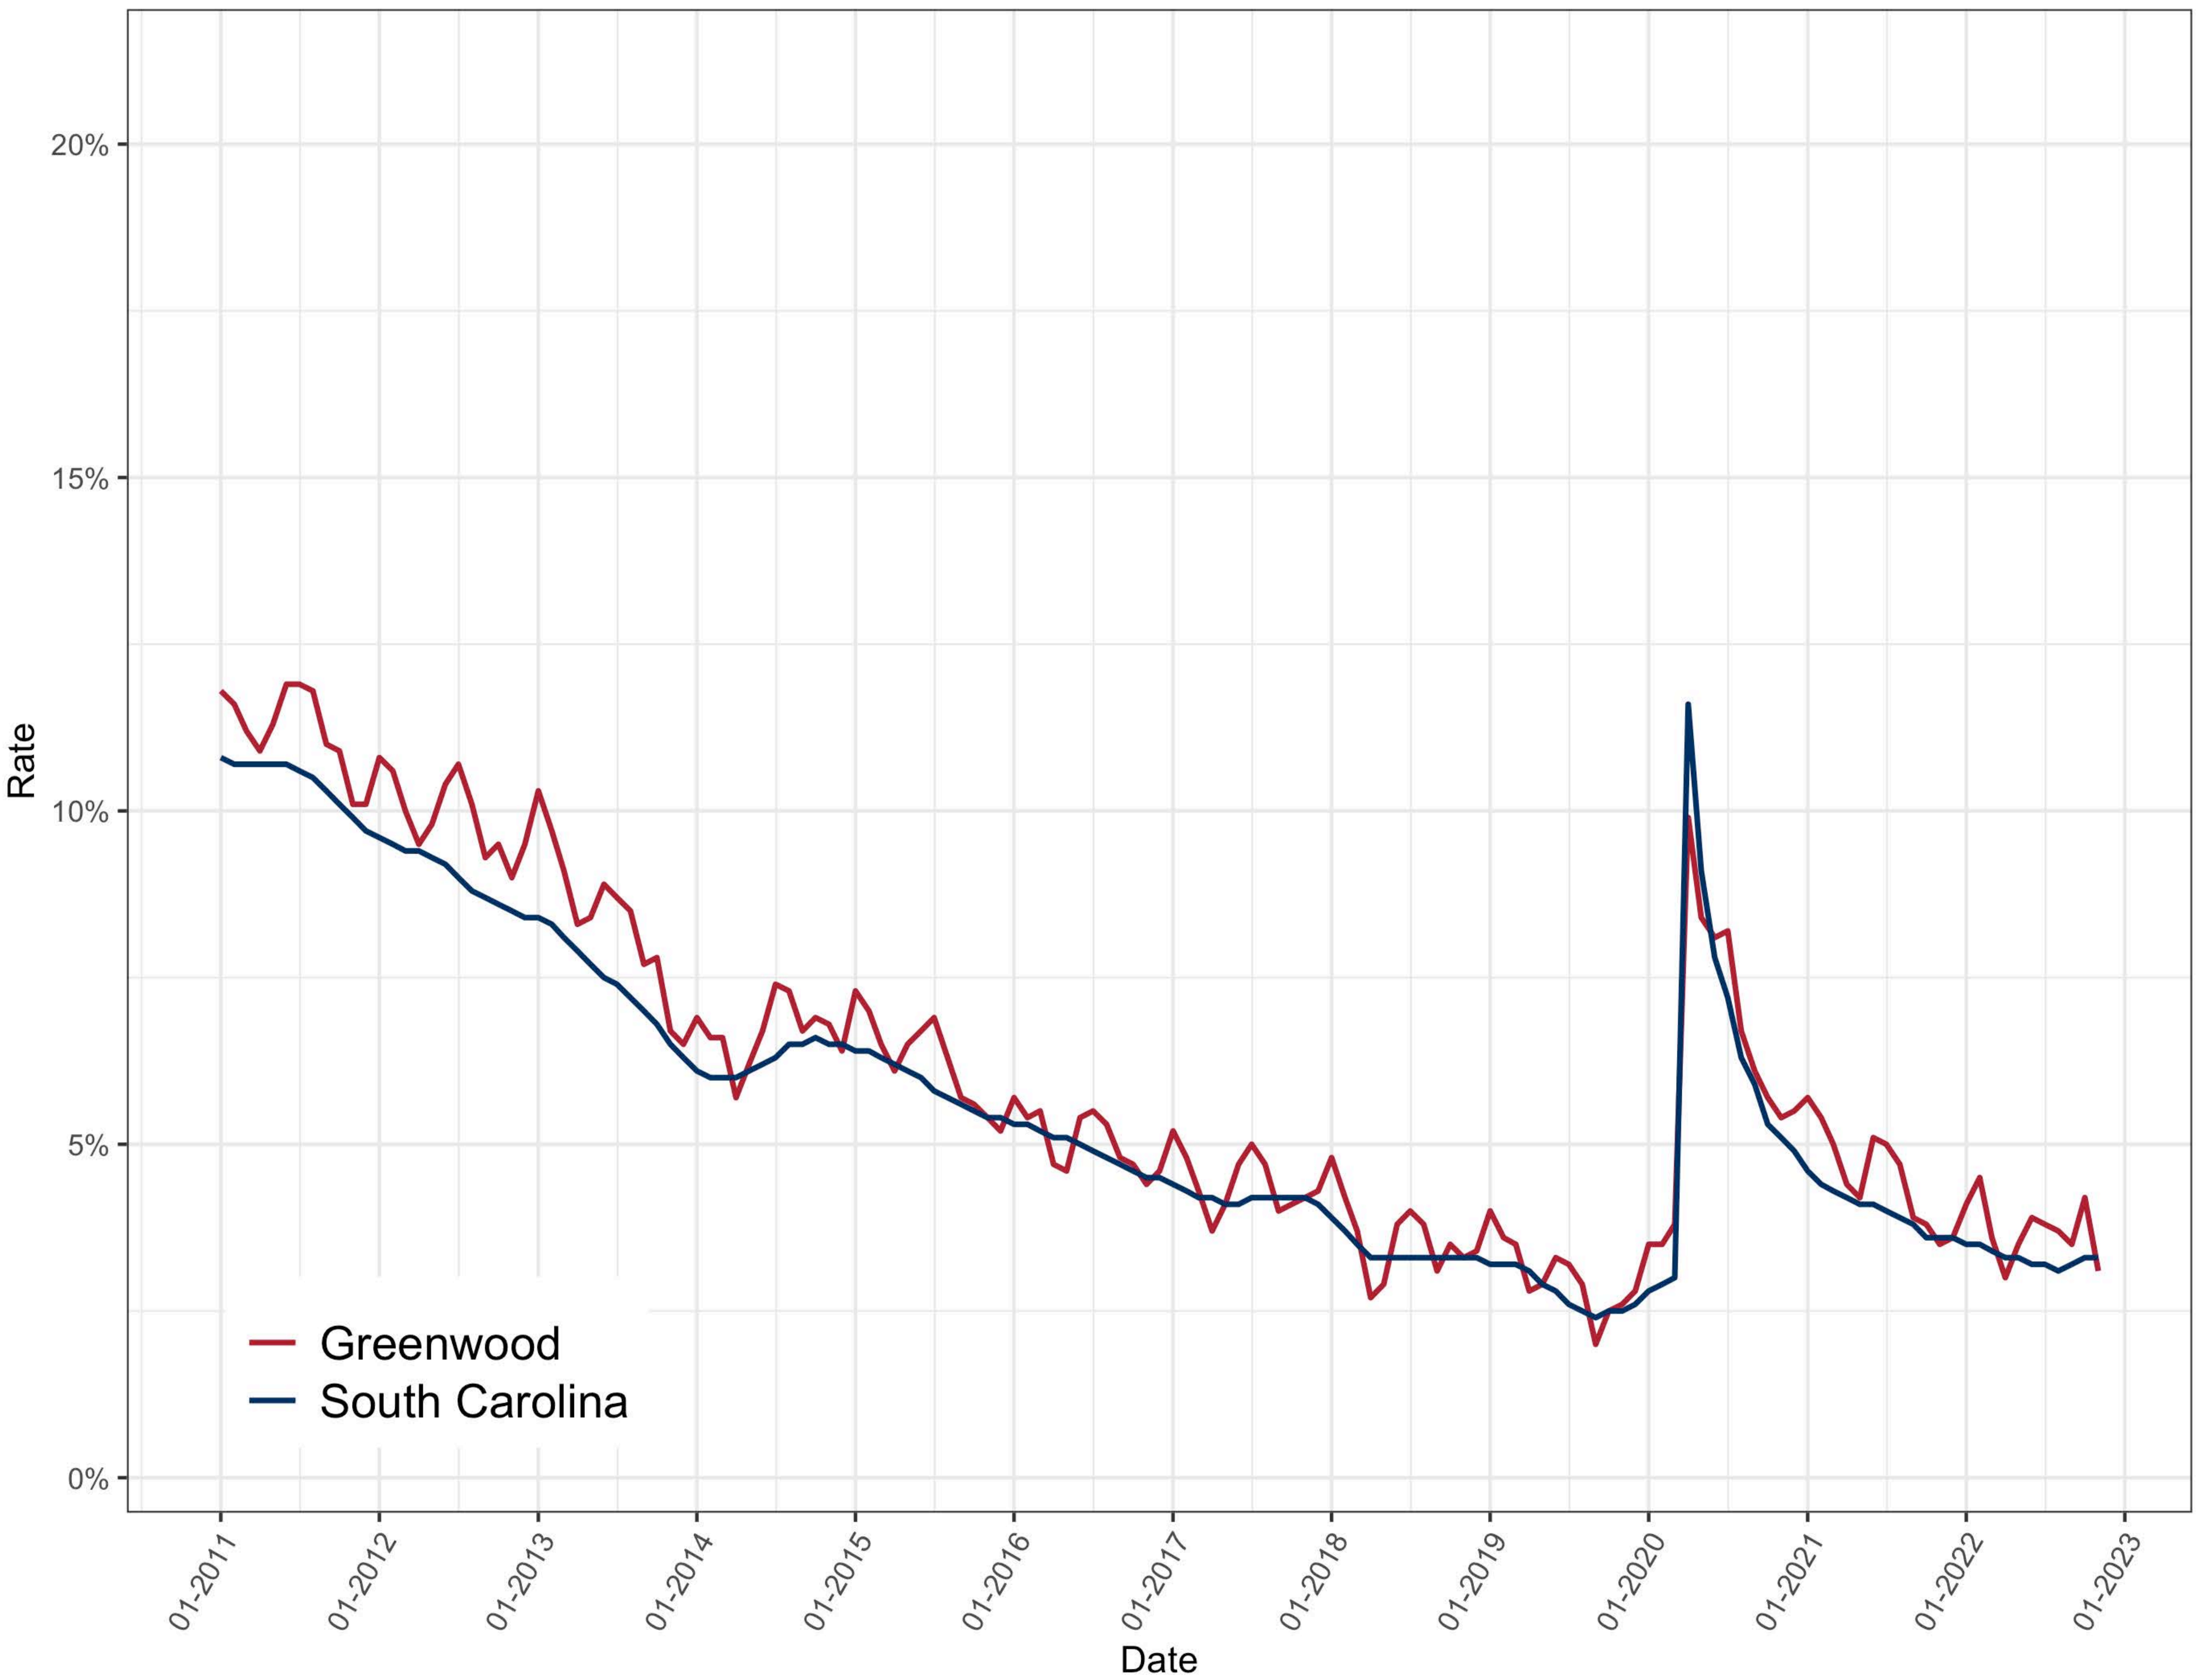

Greenwood County, SC Unemployment Rate