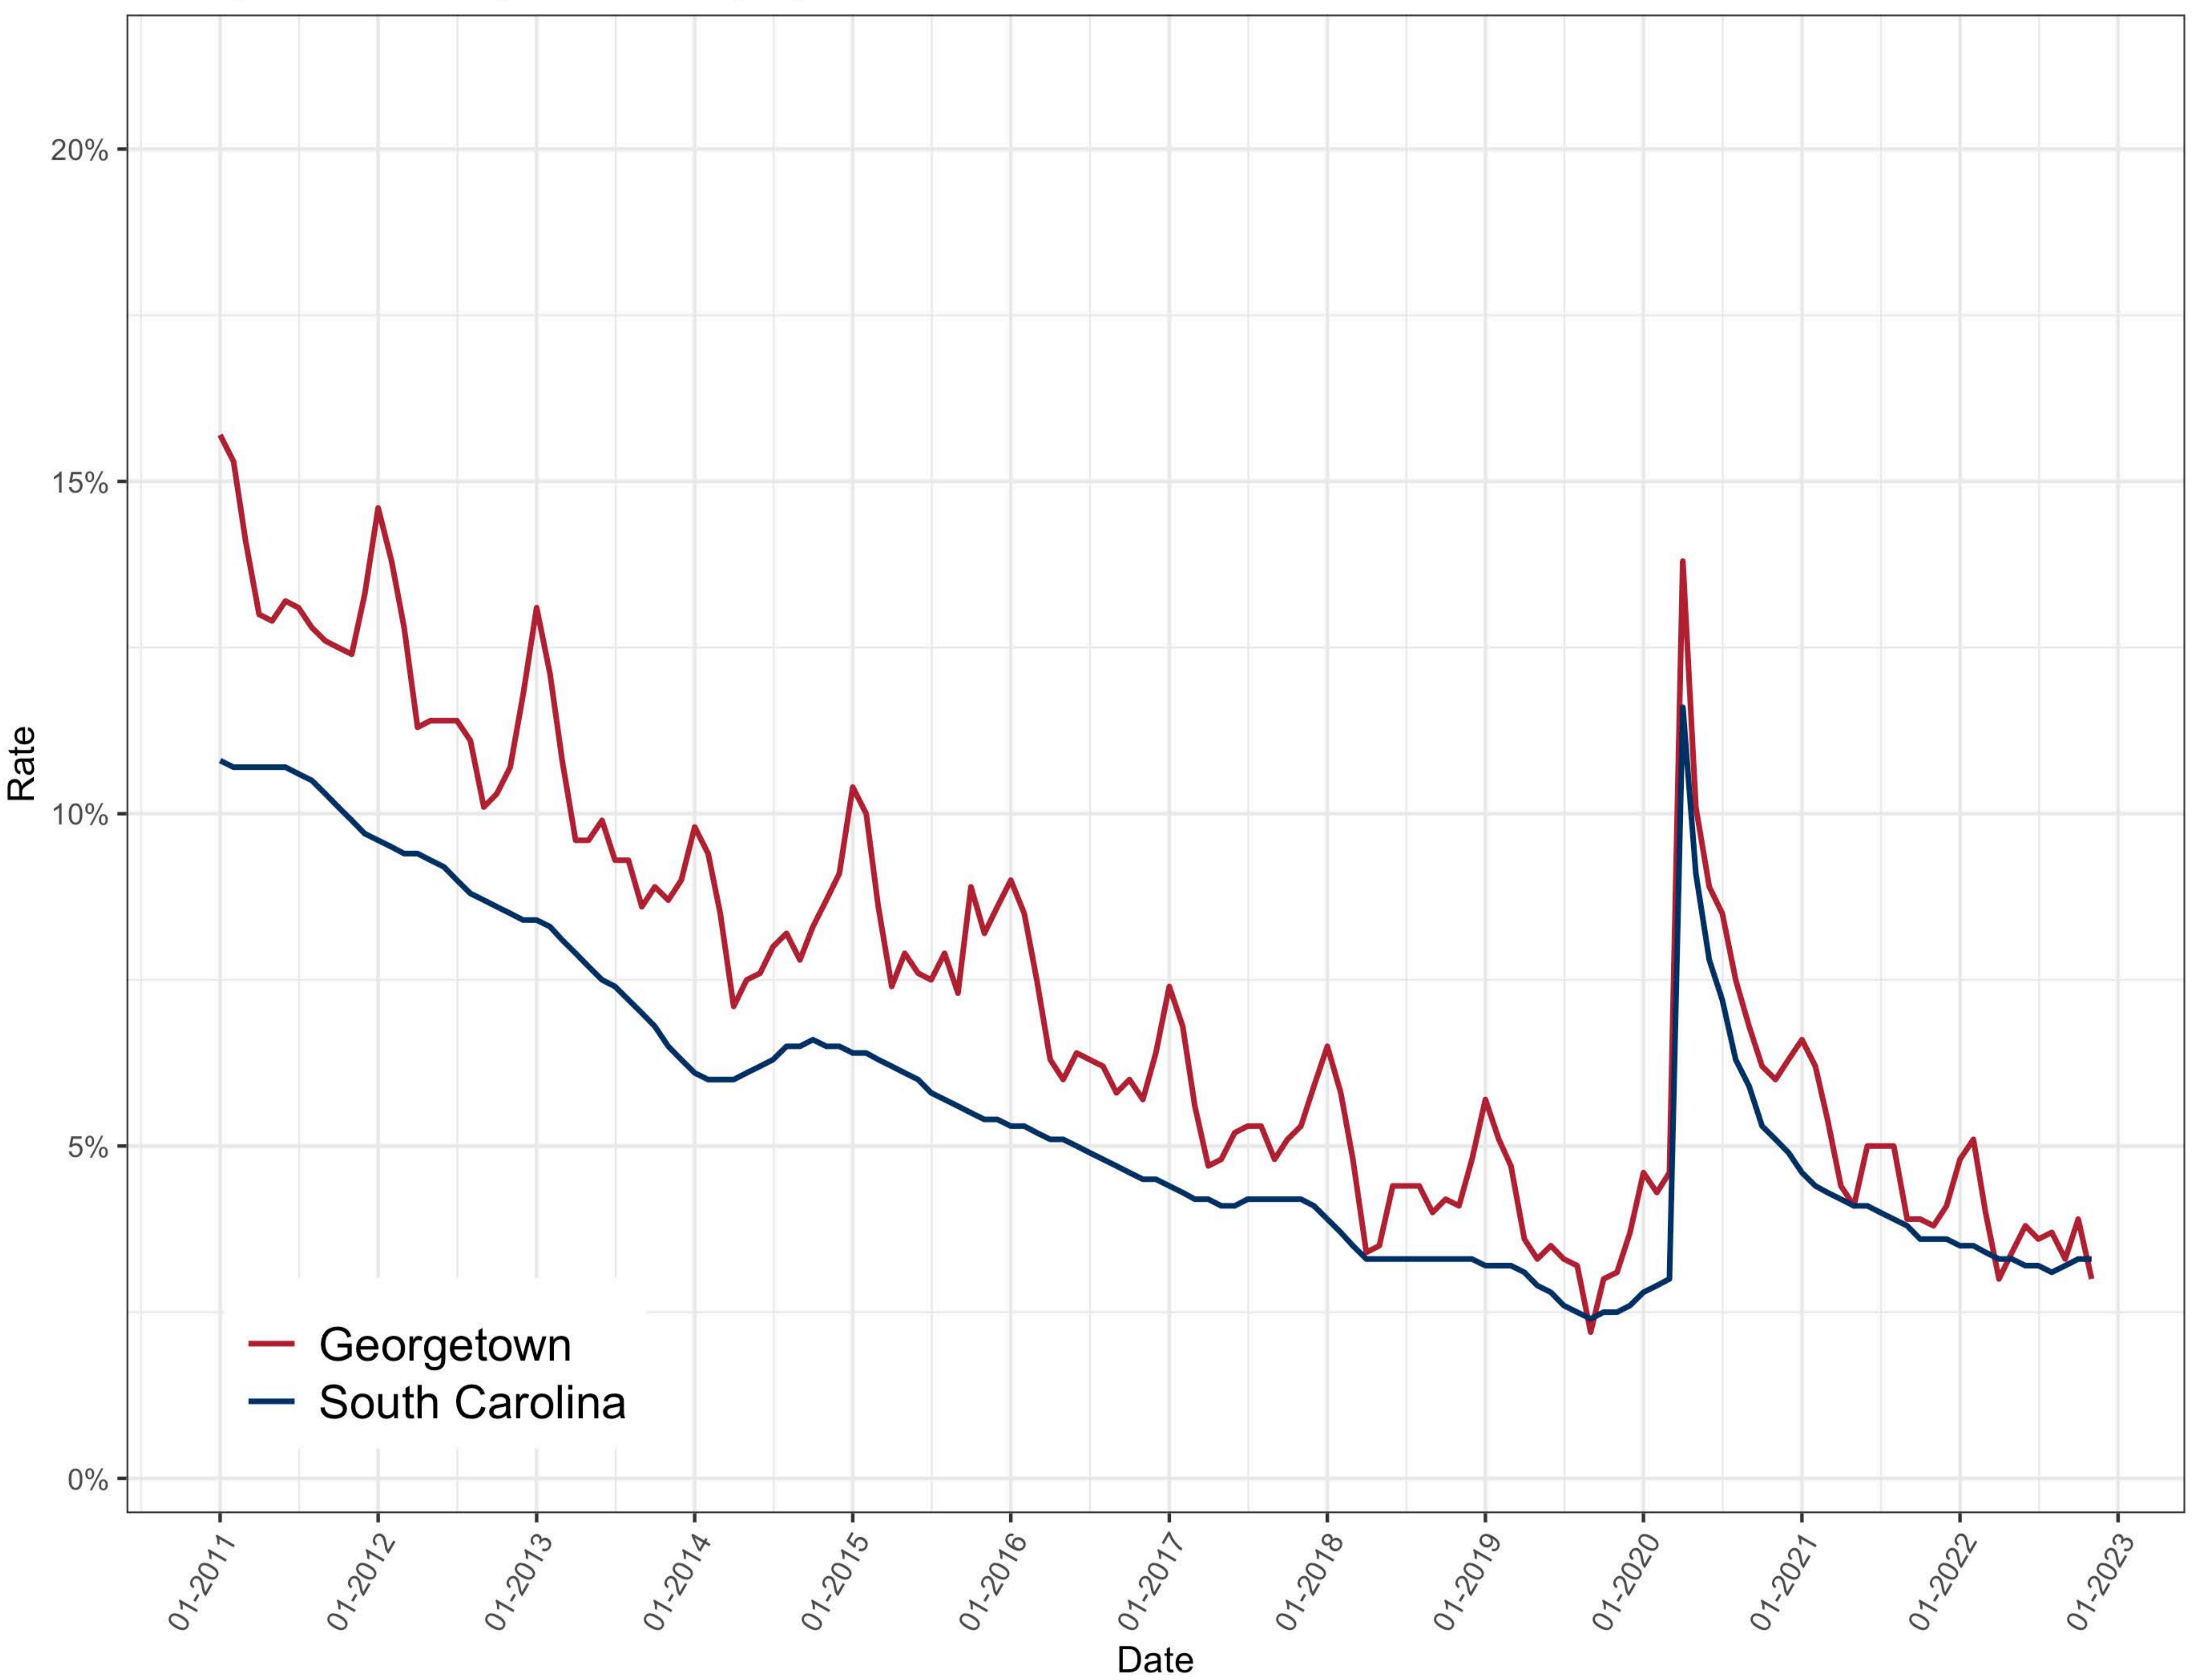

Georgetown County, SC Unemployment Rate