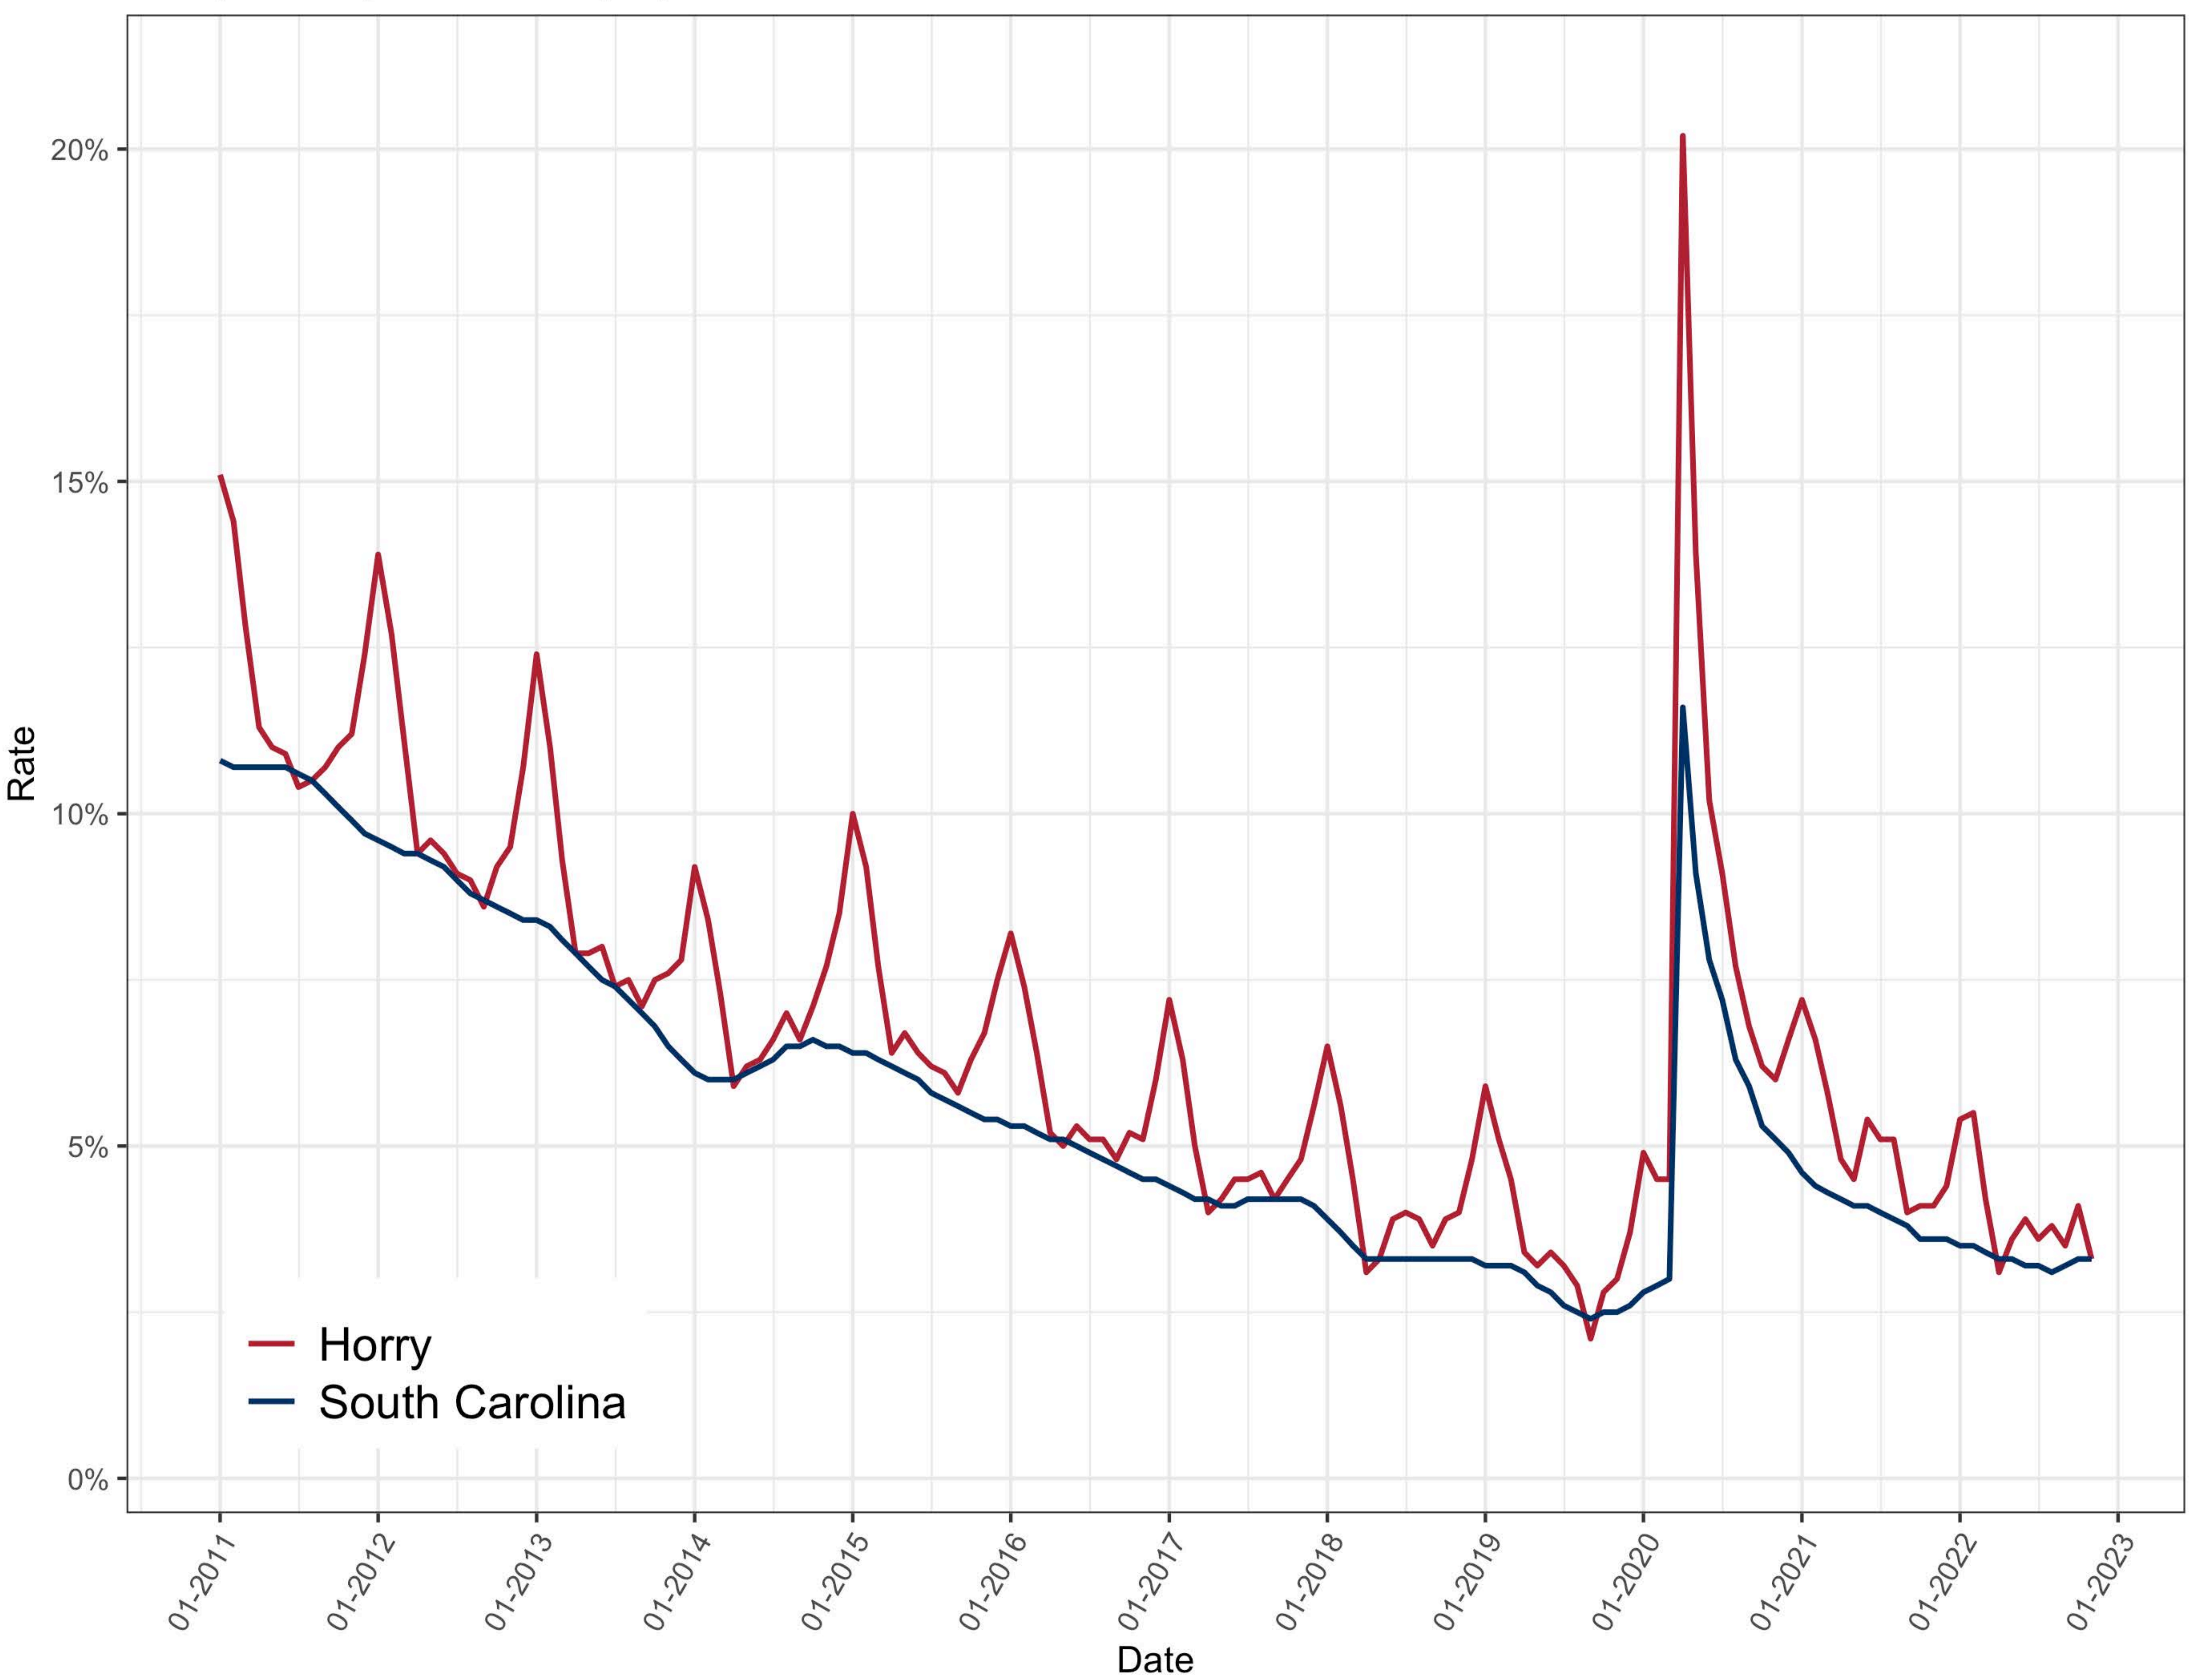

Horry County, SC Unemployment Rate