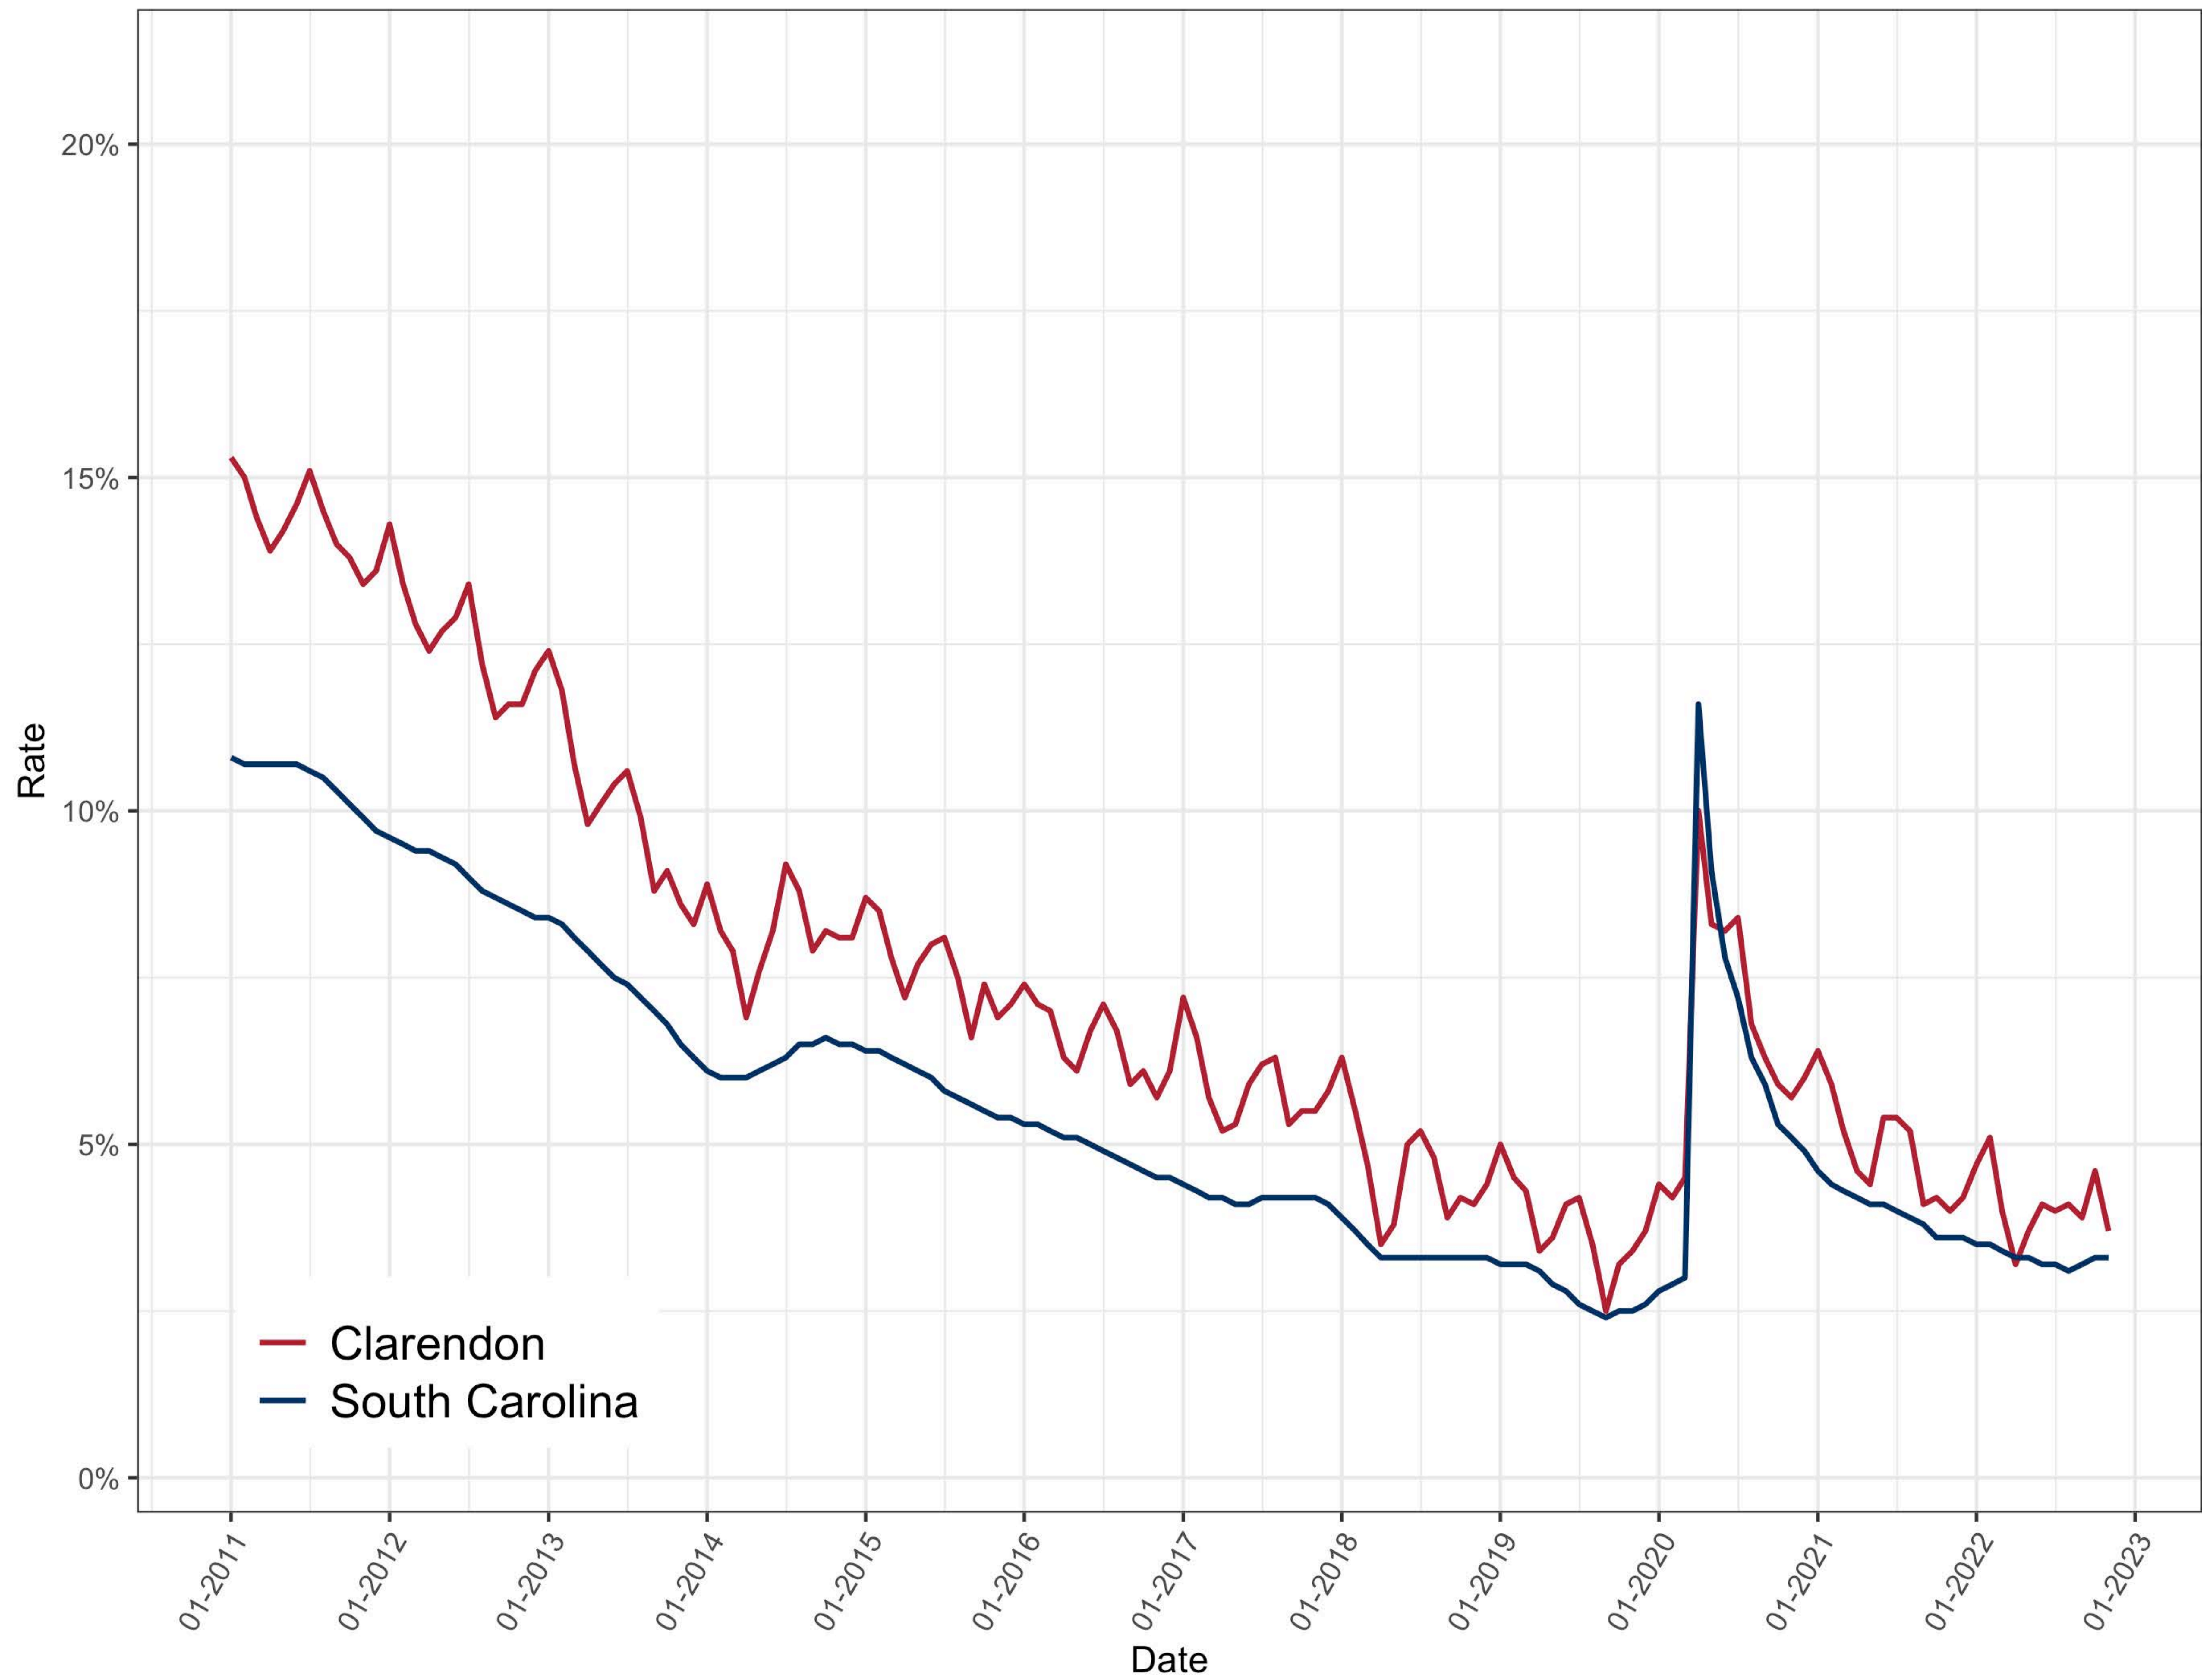

Clarendon County, SC Unemployment Rate