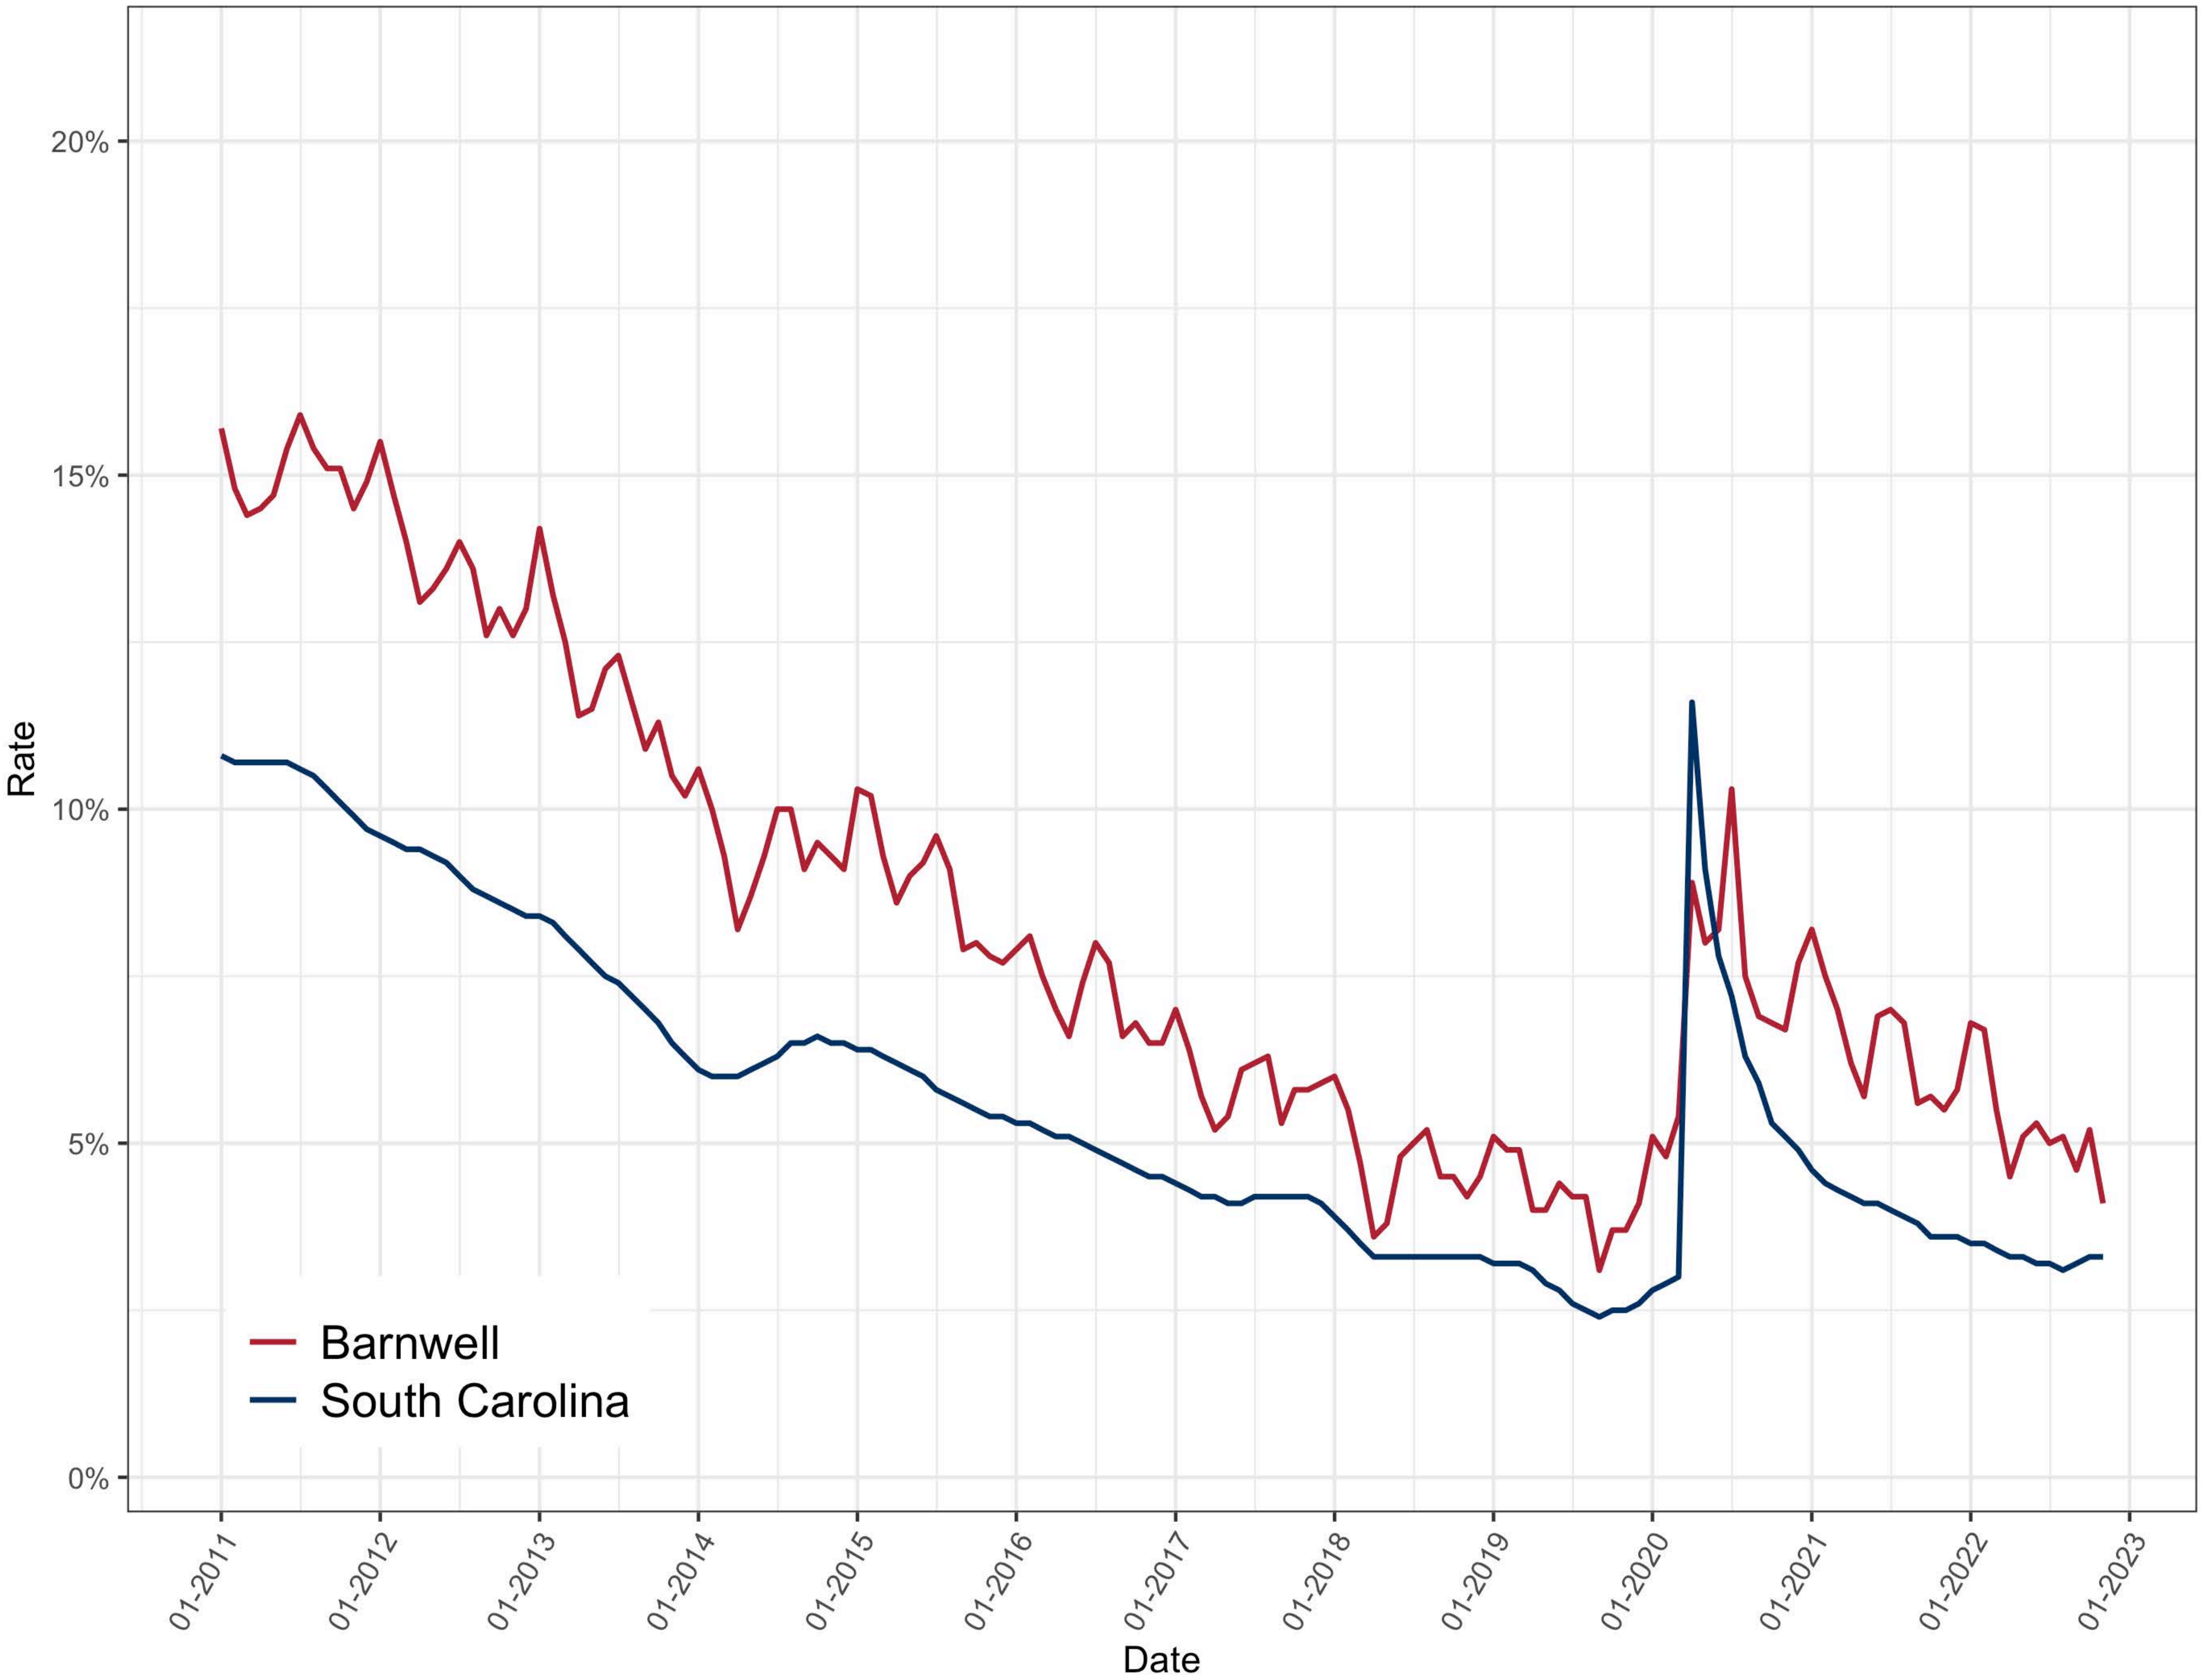

Barnwell County, SC Unemployment Rate