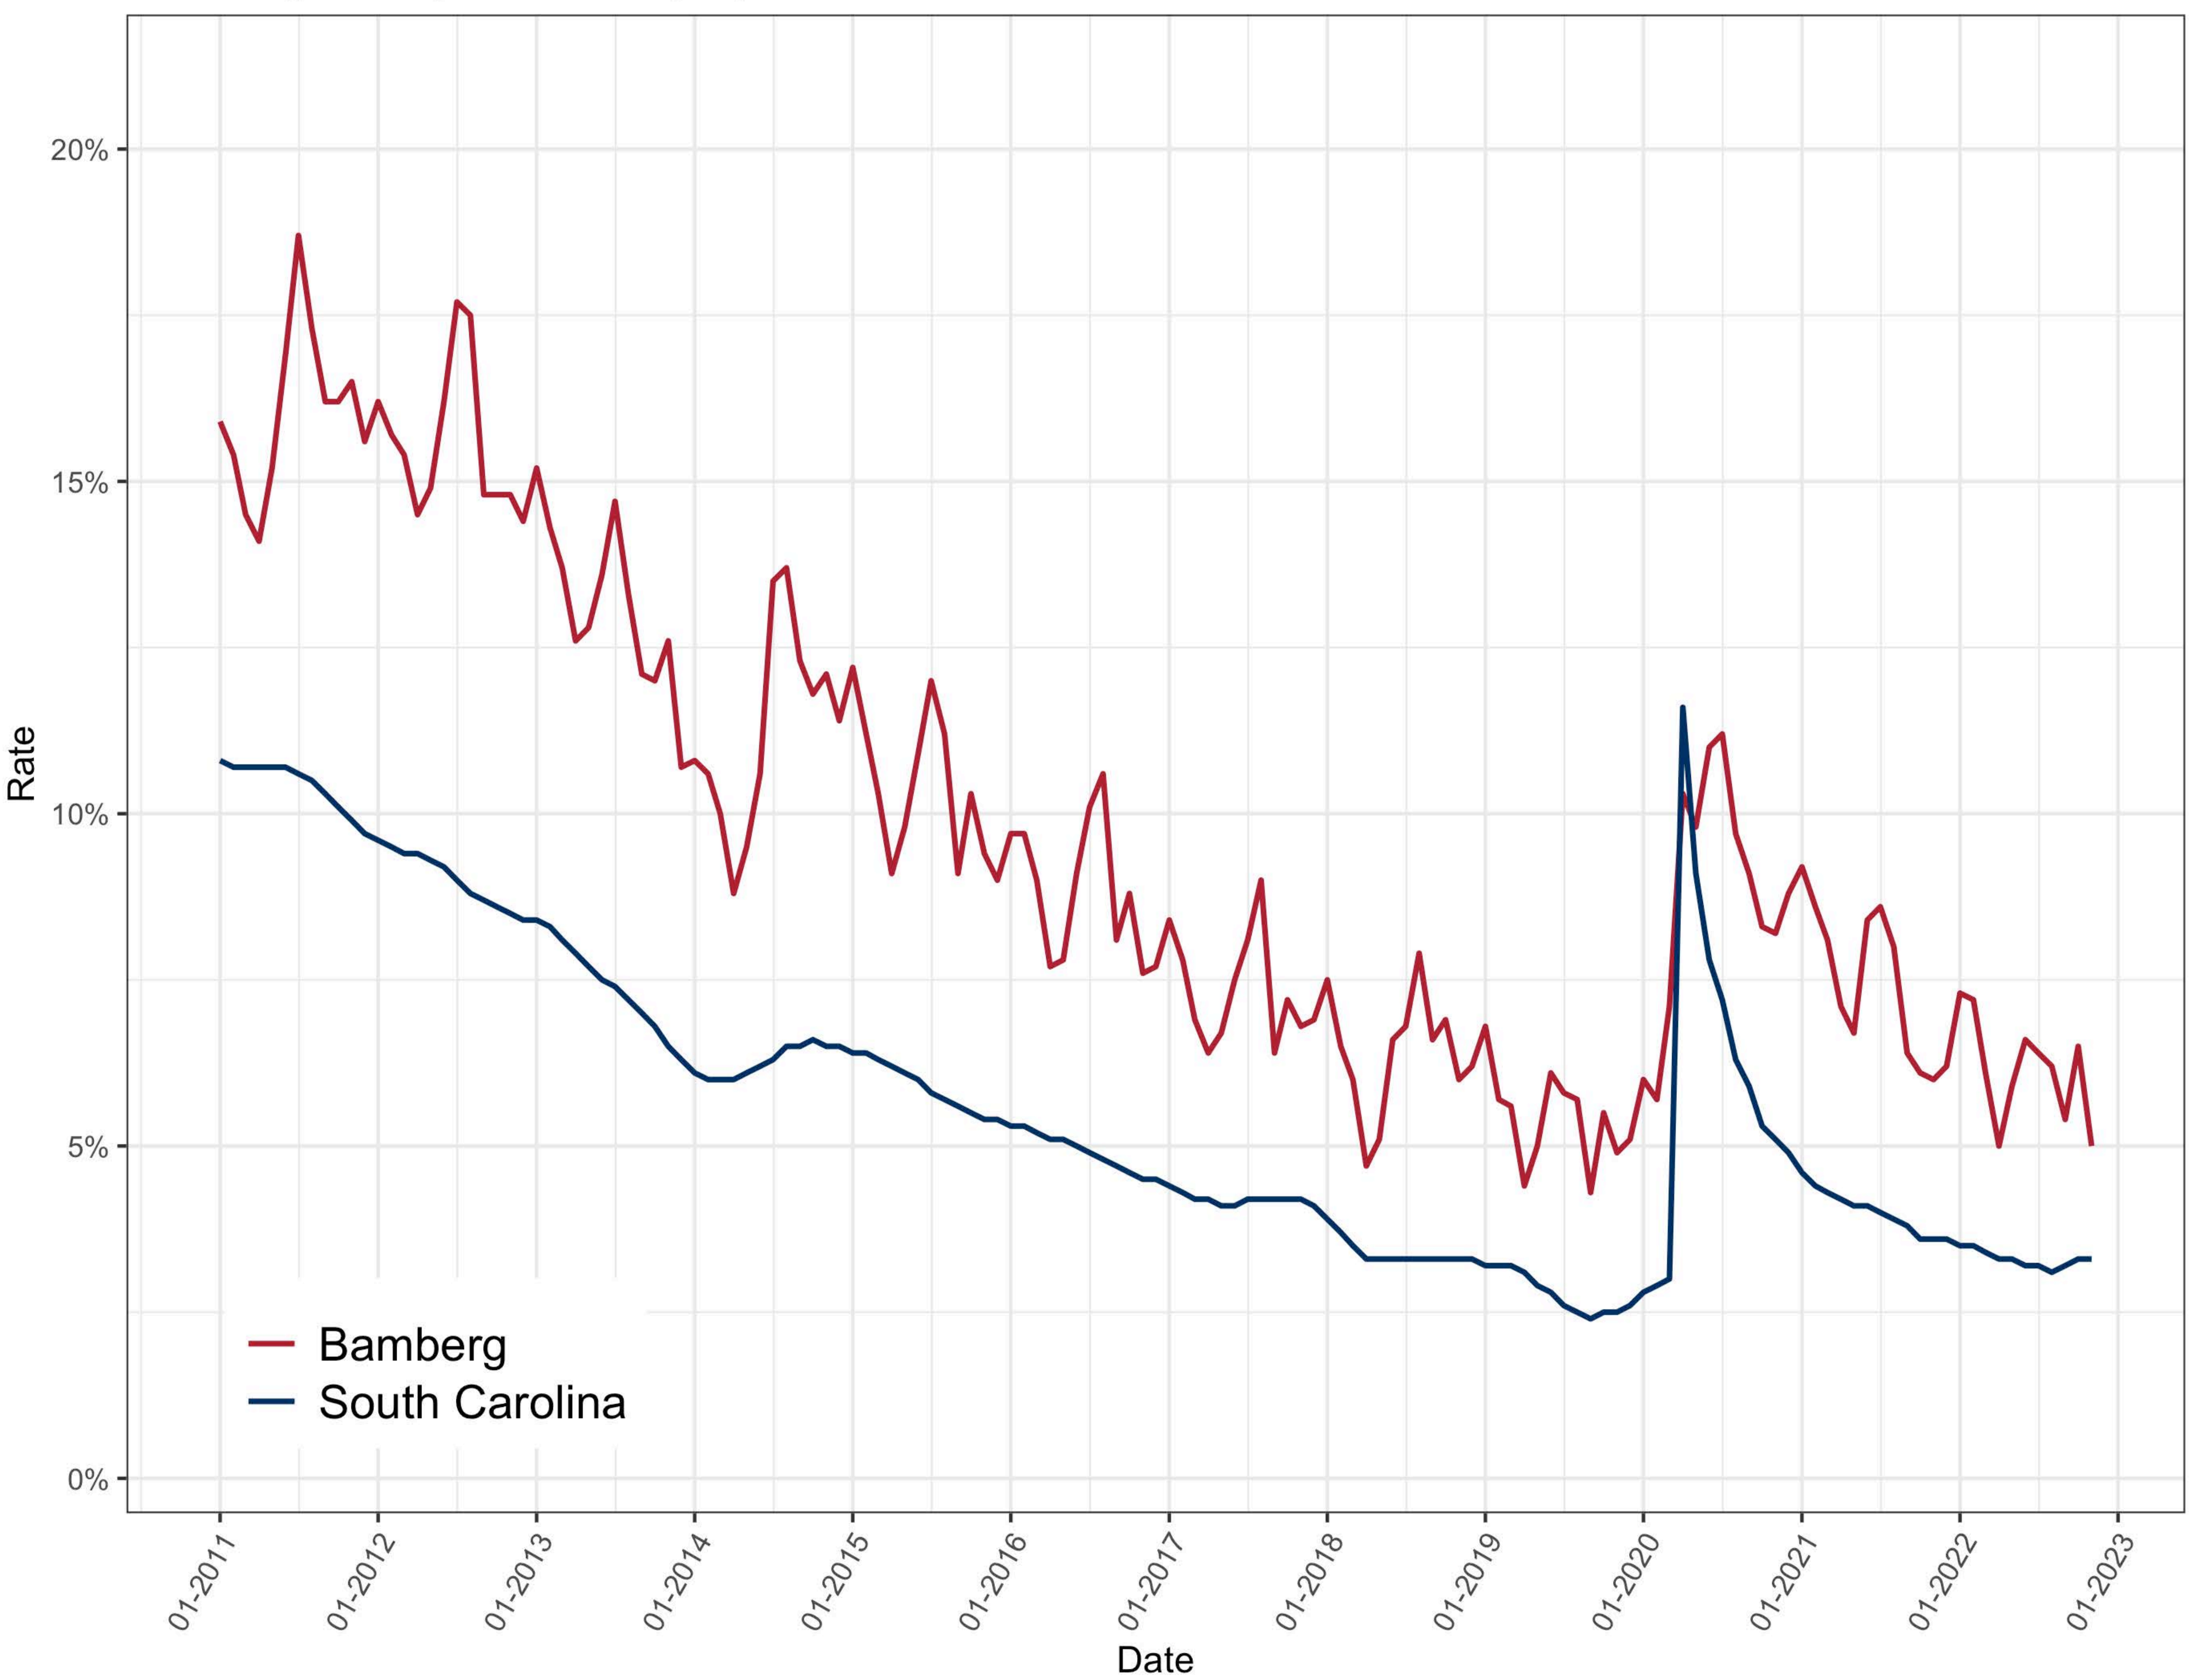

Bamberg County, SC Unemployment Rate