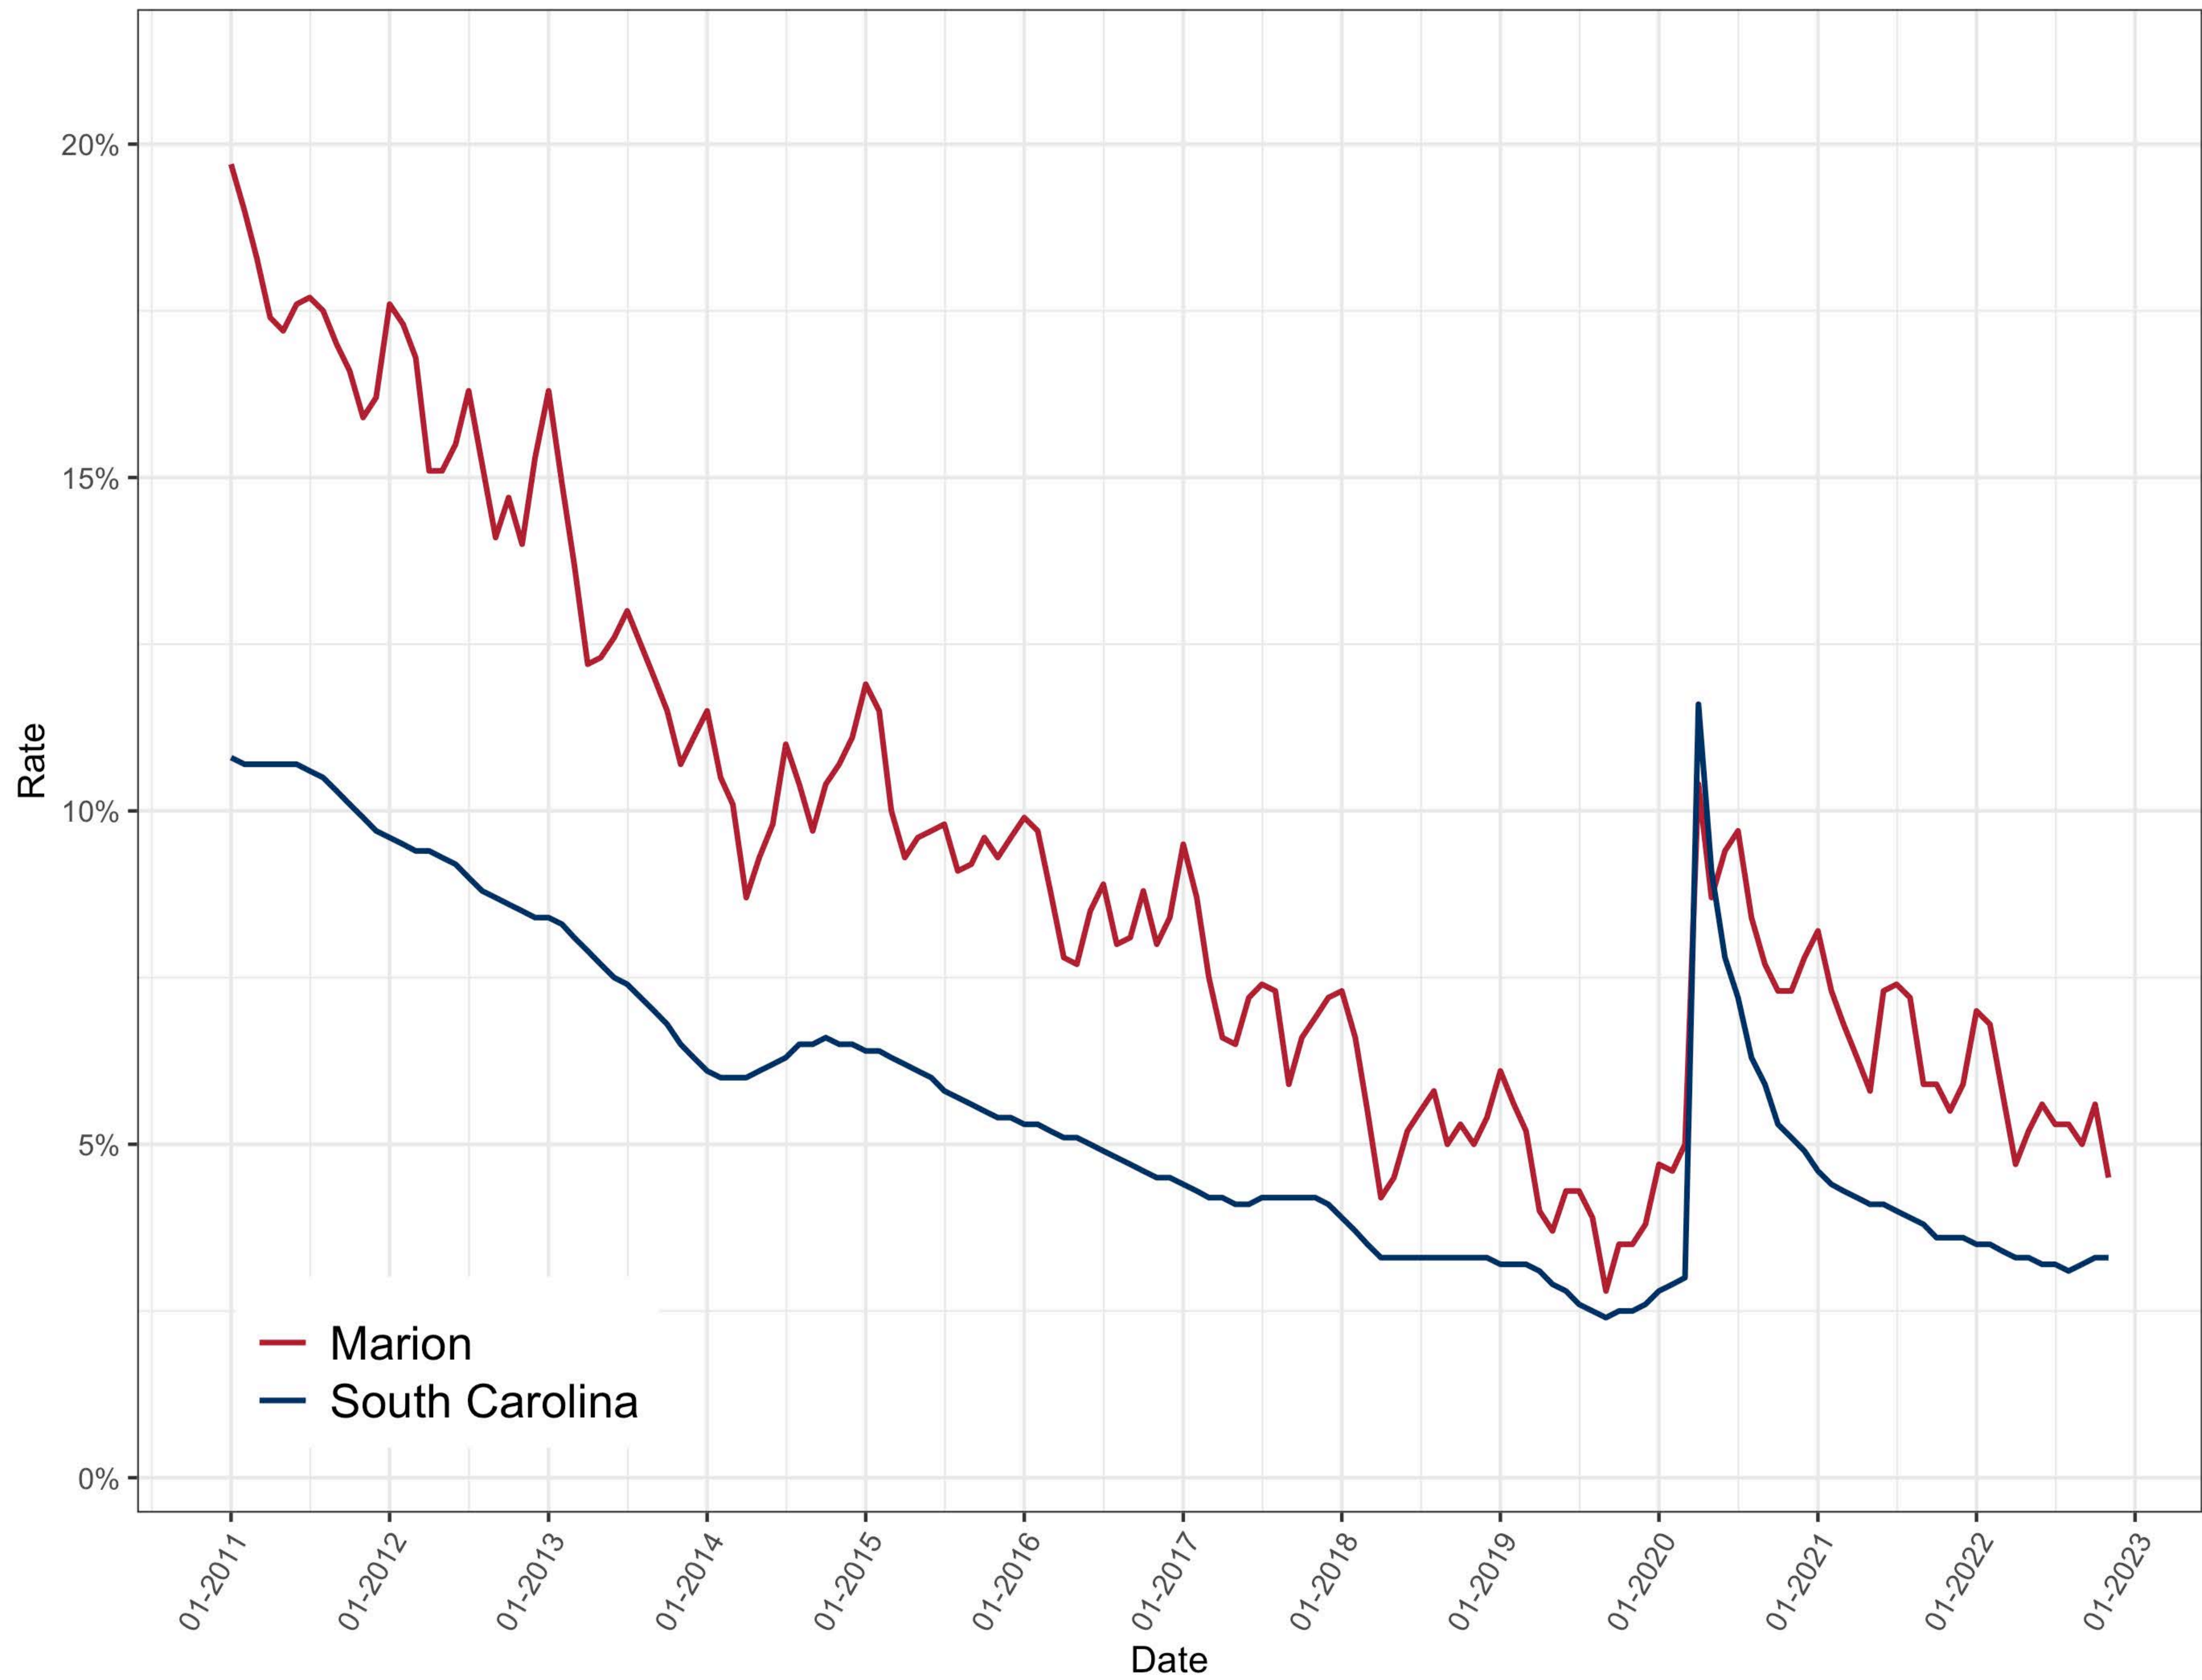

Marion County, SC Unemployment Rate