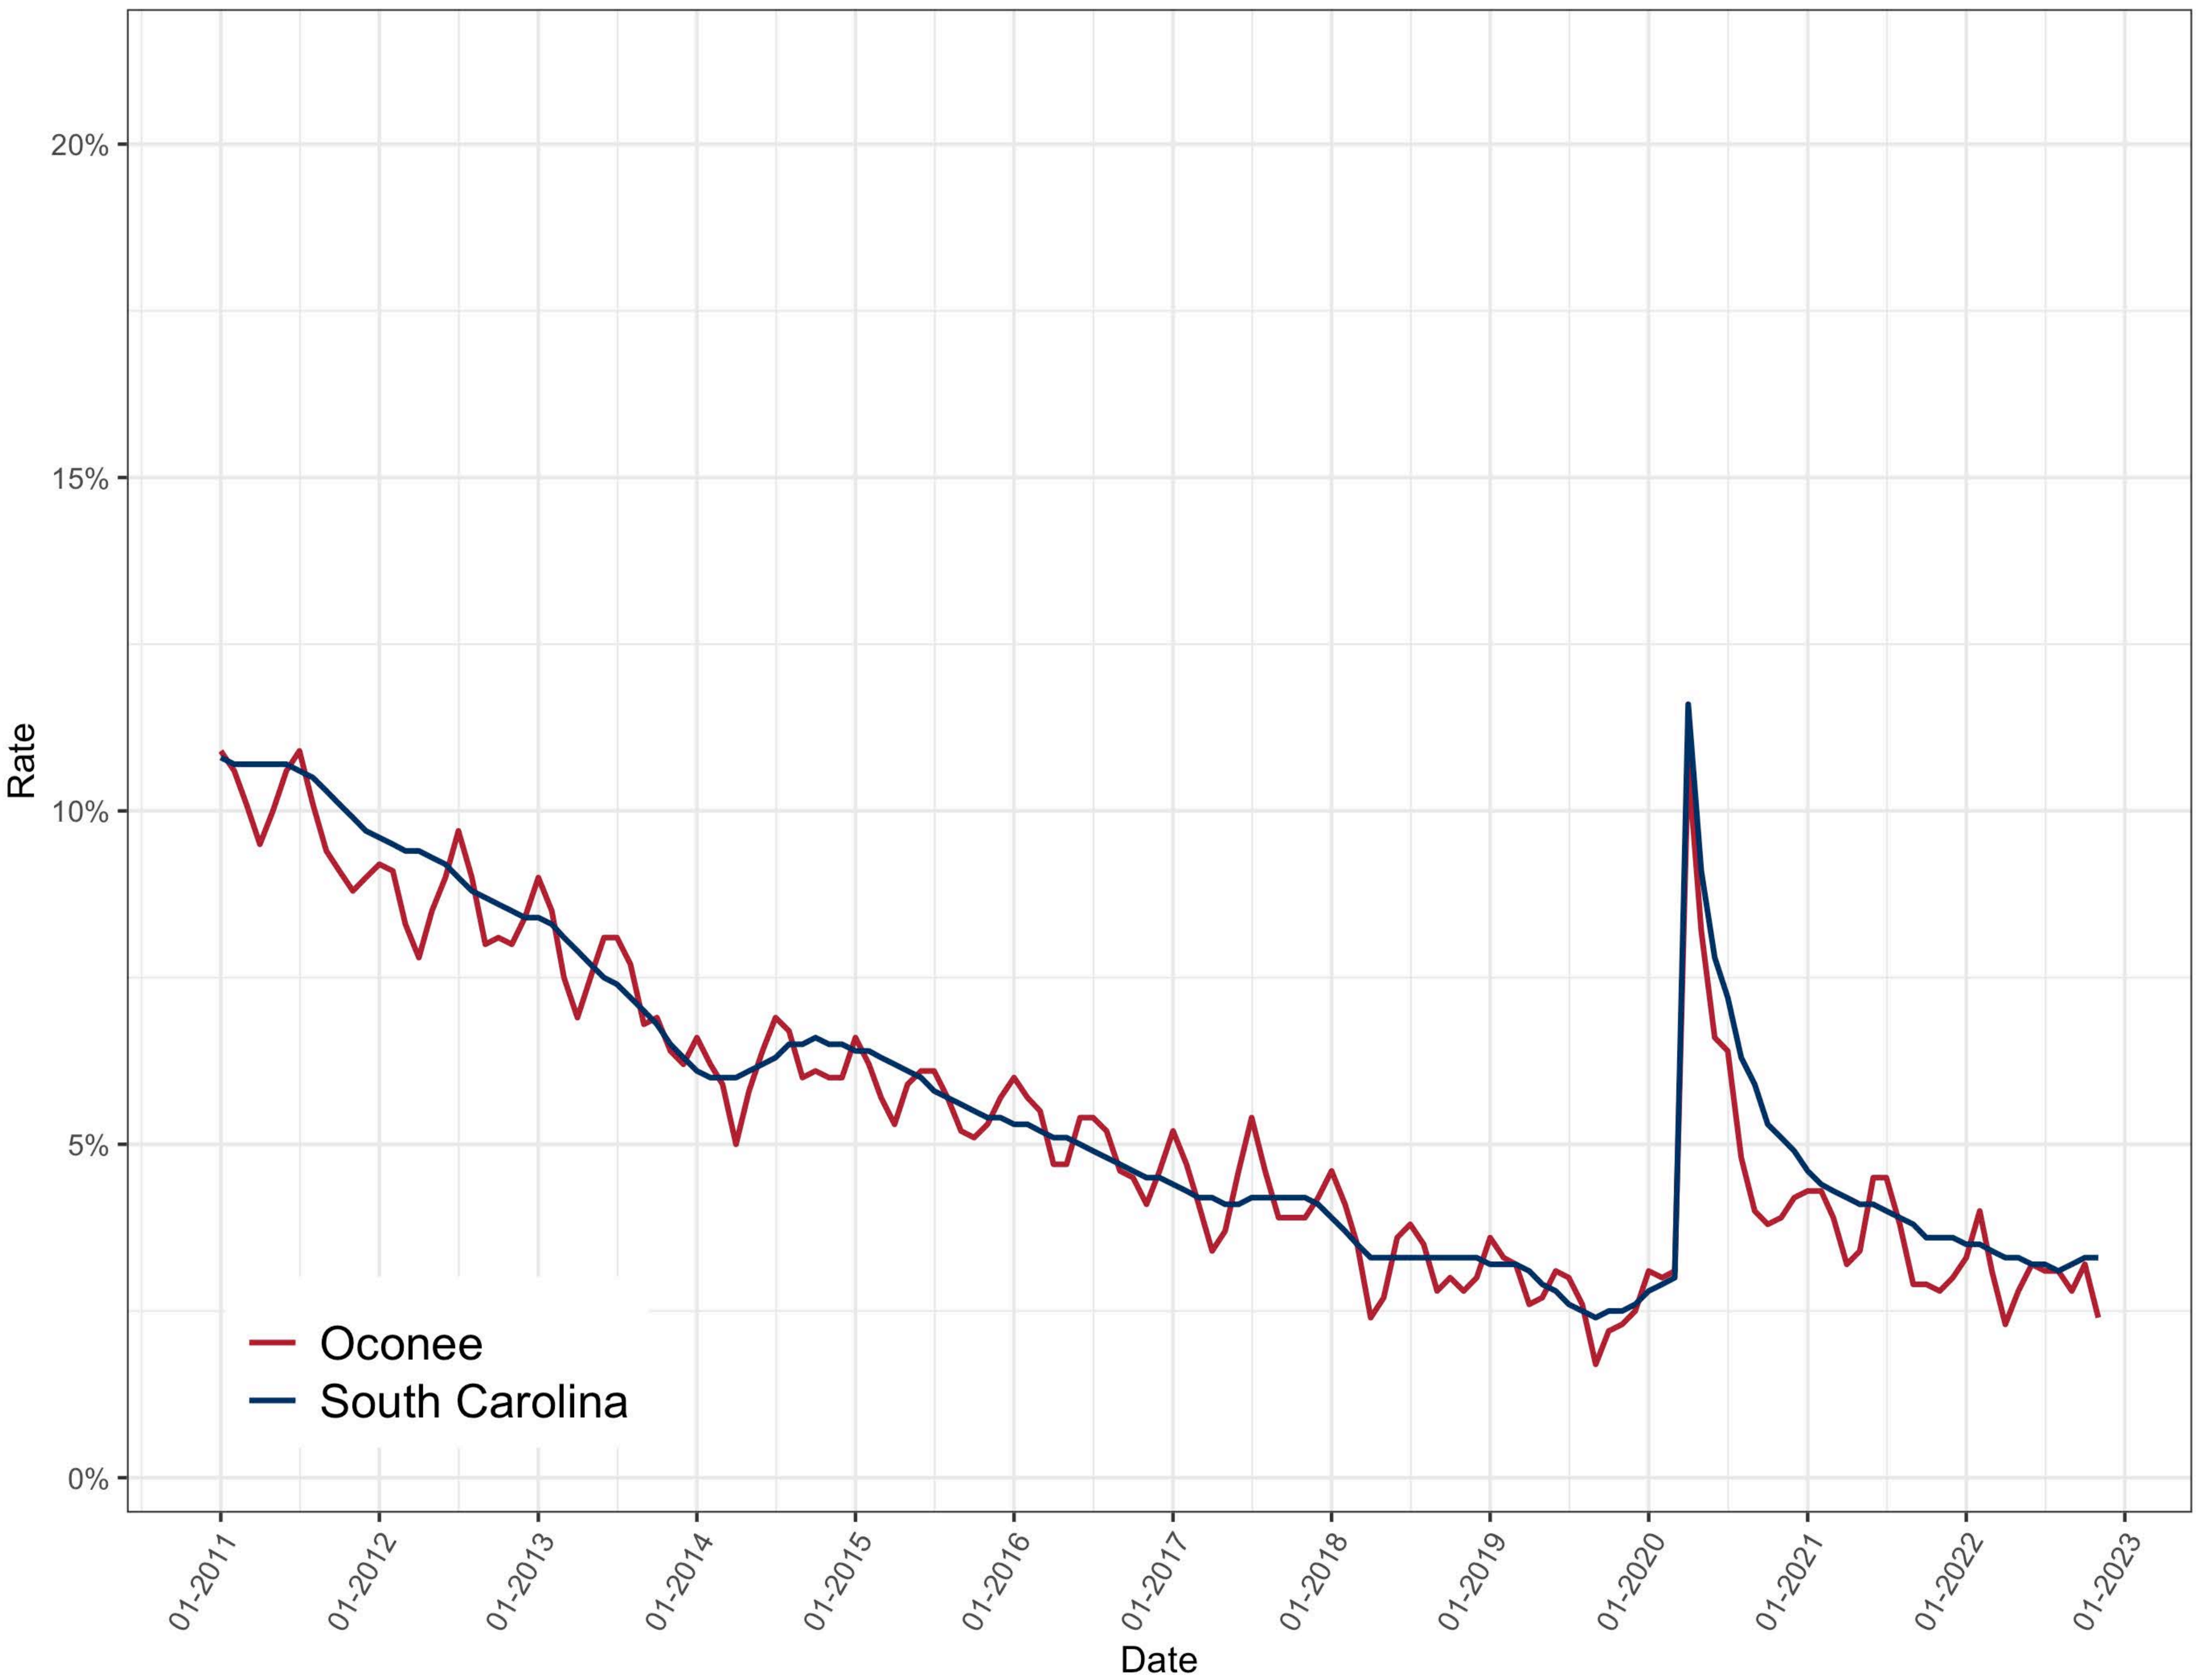

Oconee County, SC Unemployment Rate