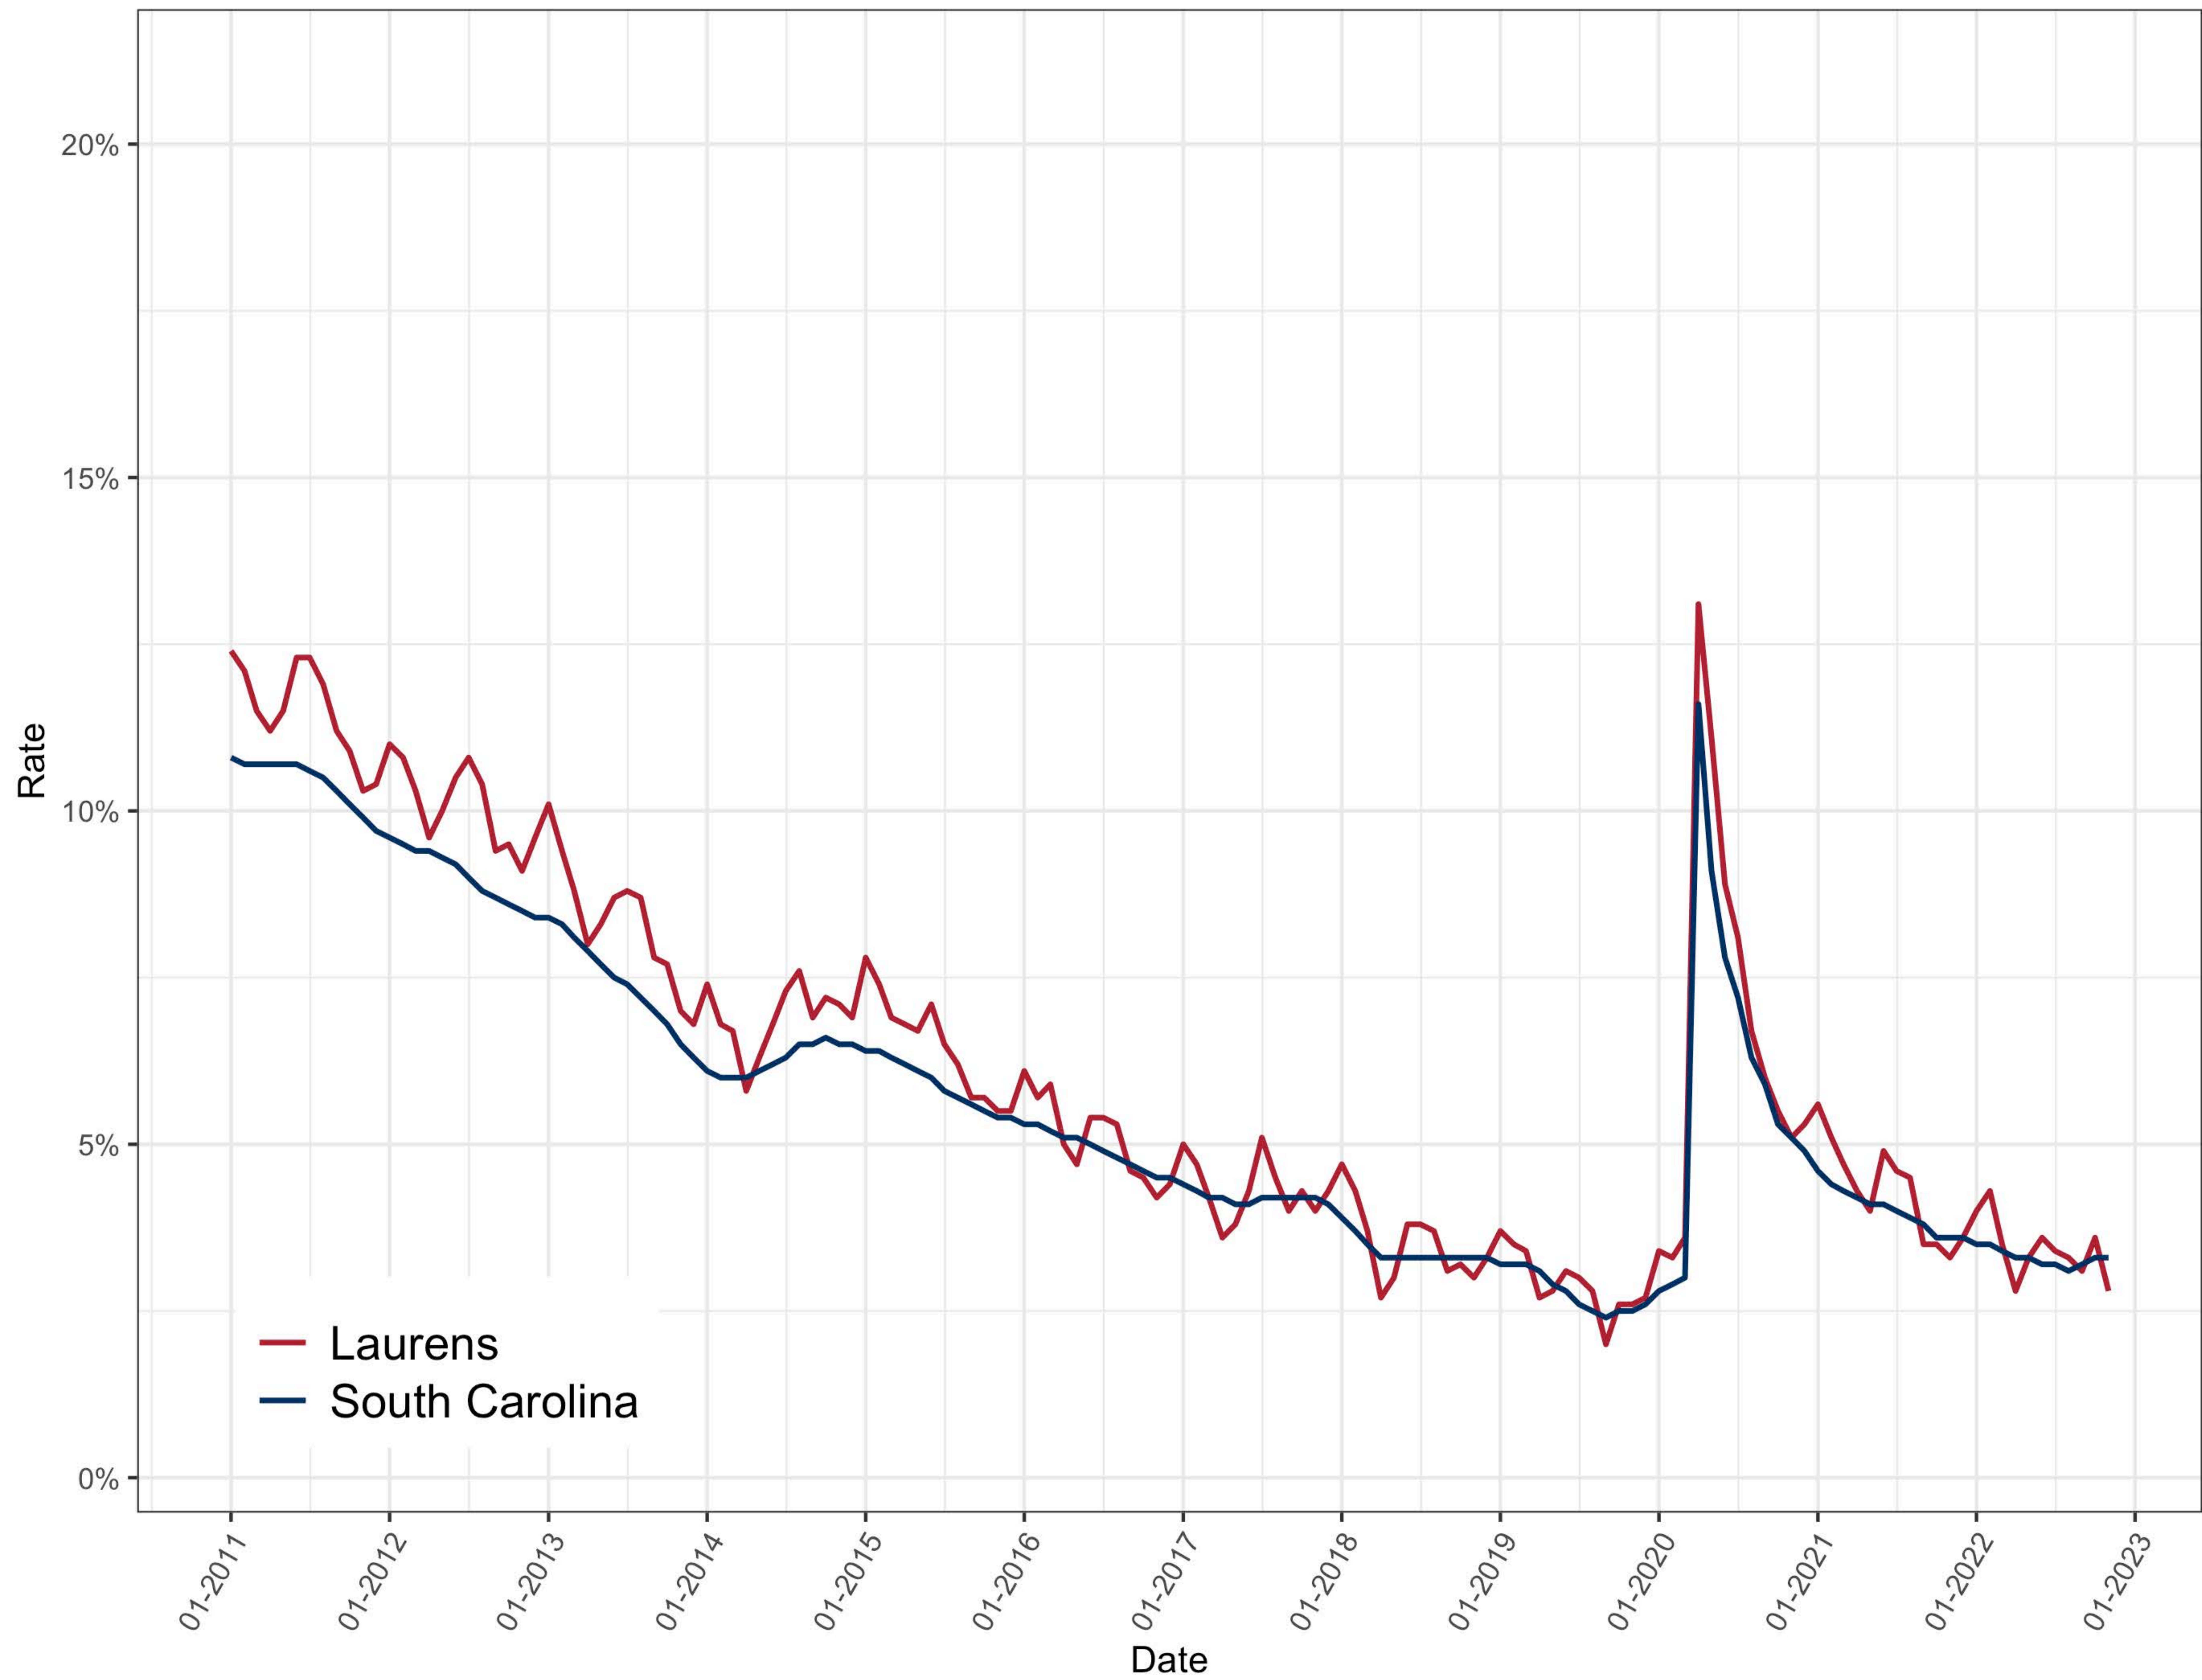

Laurens County, SC Unemployment Rate