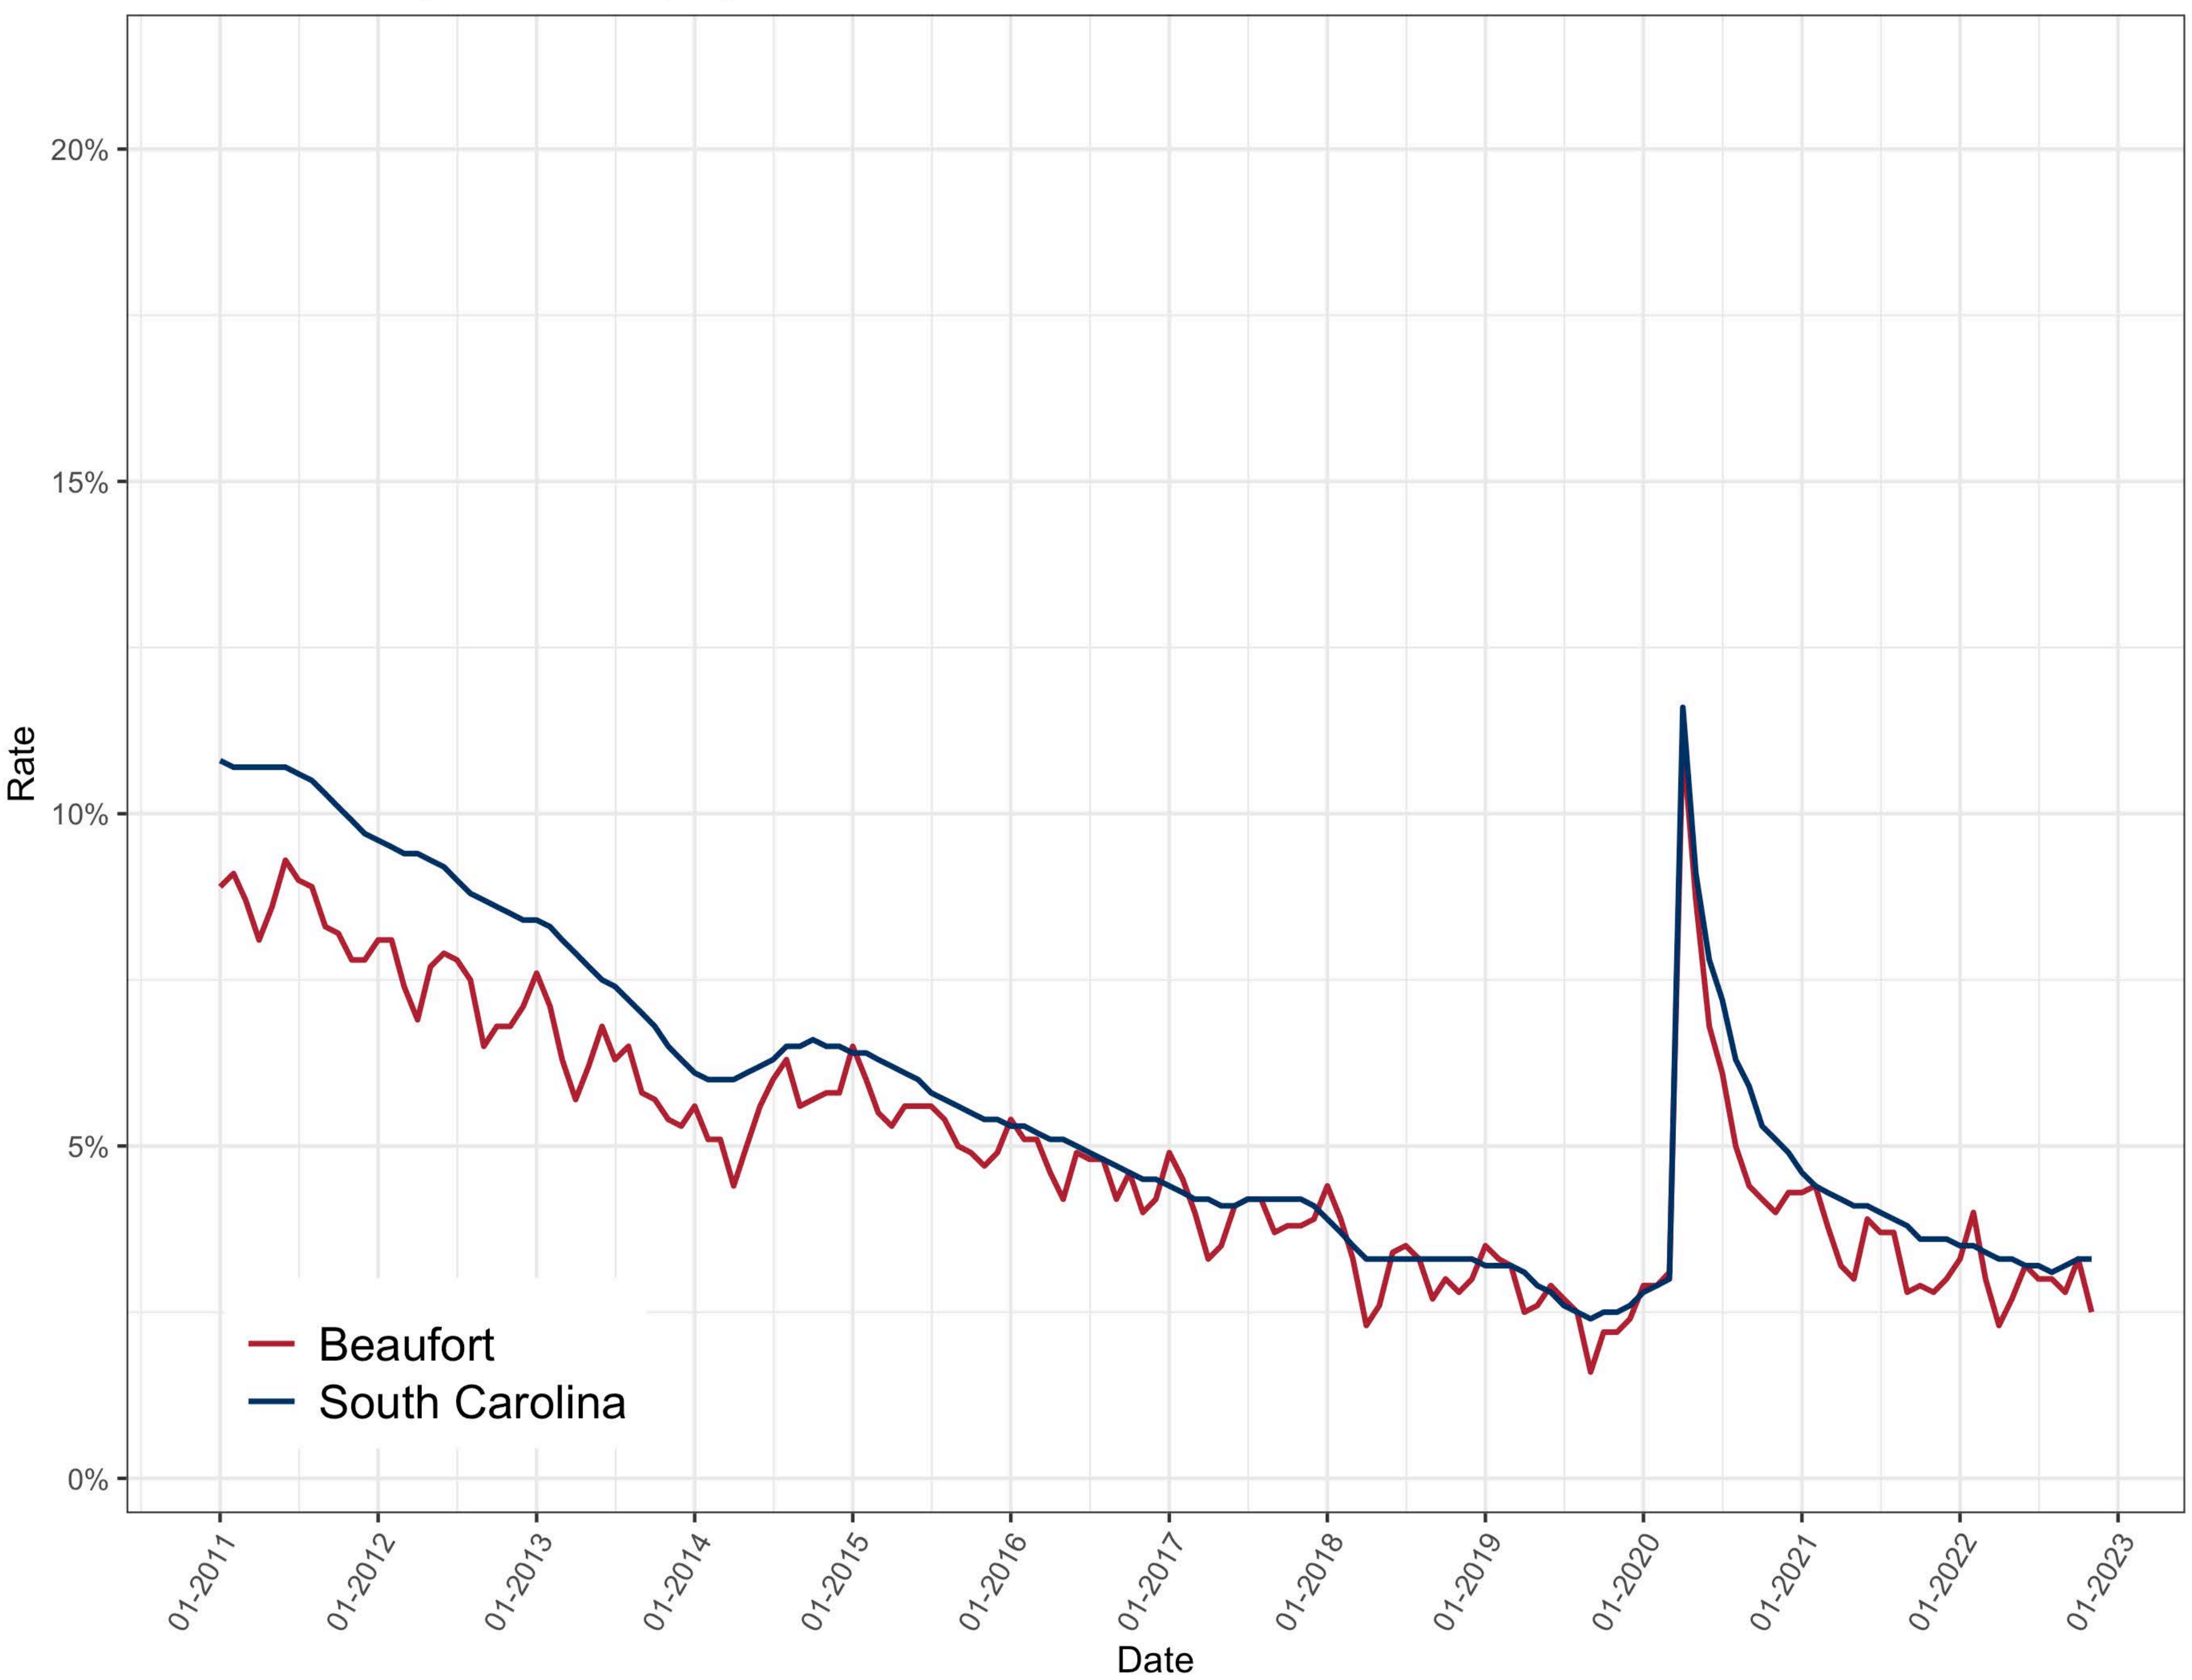

Beaufort County, SC Unemployment Rate