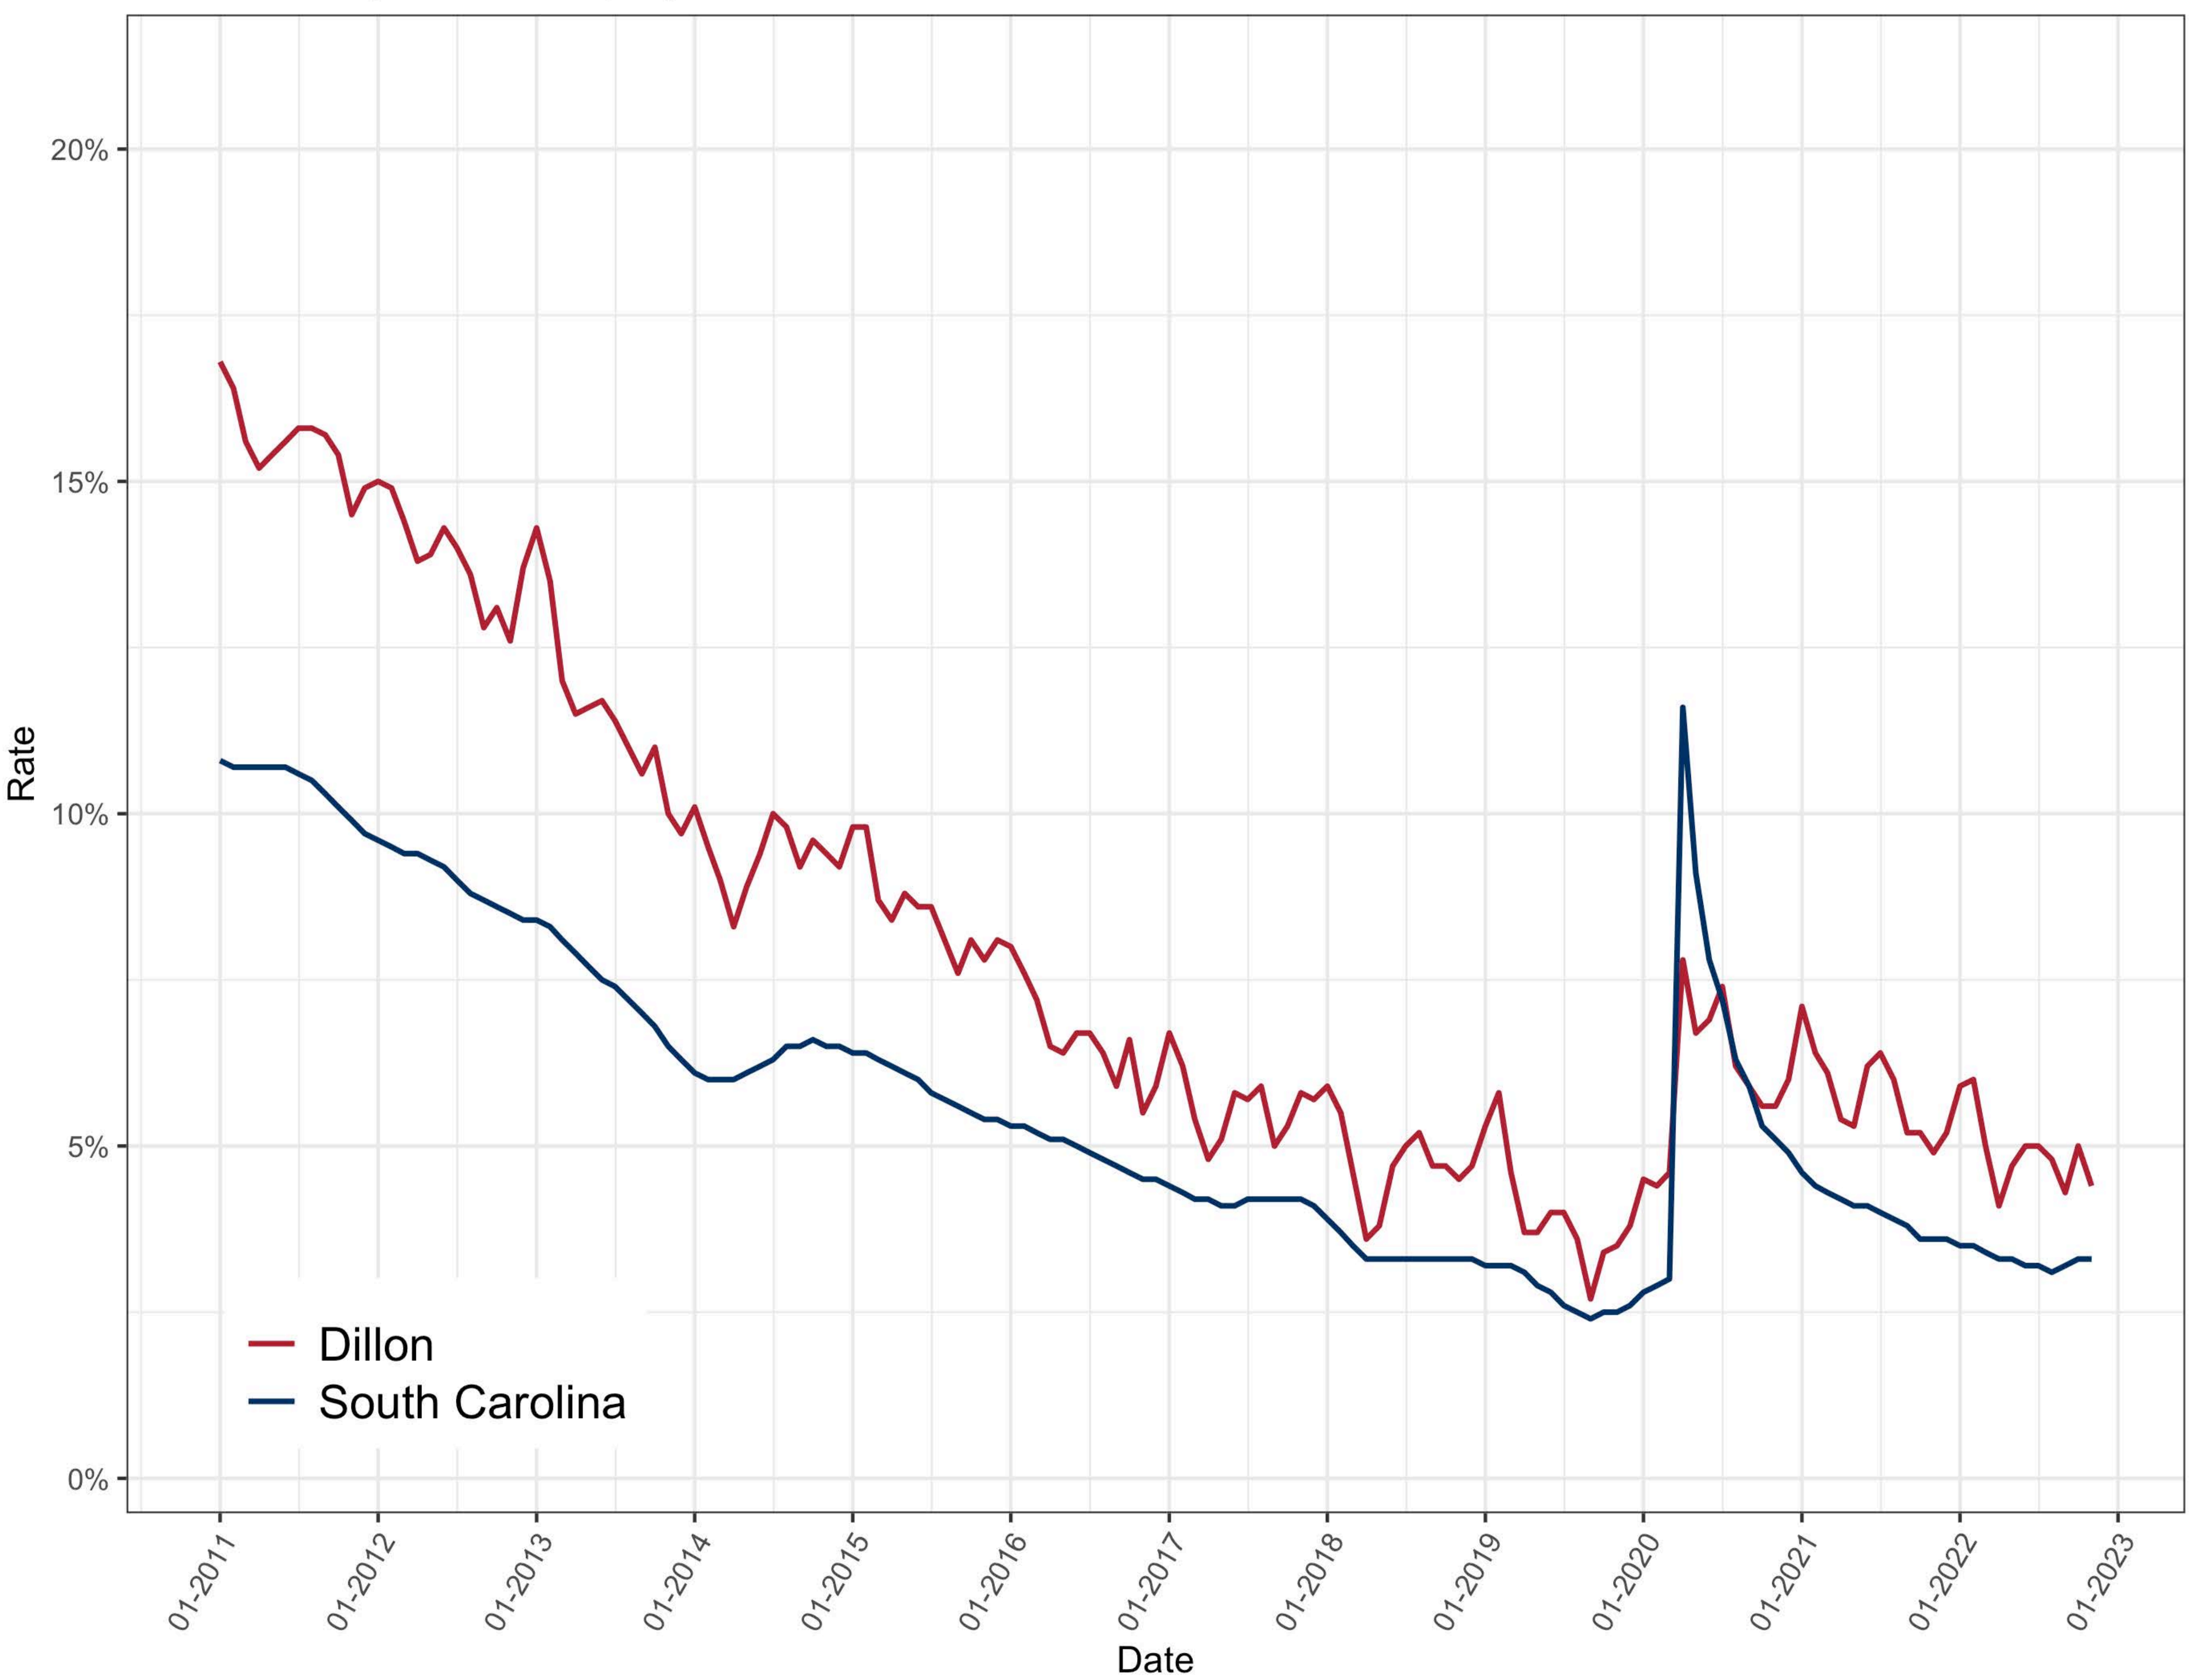

Dillon County, SC Unemployment Rate