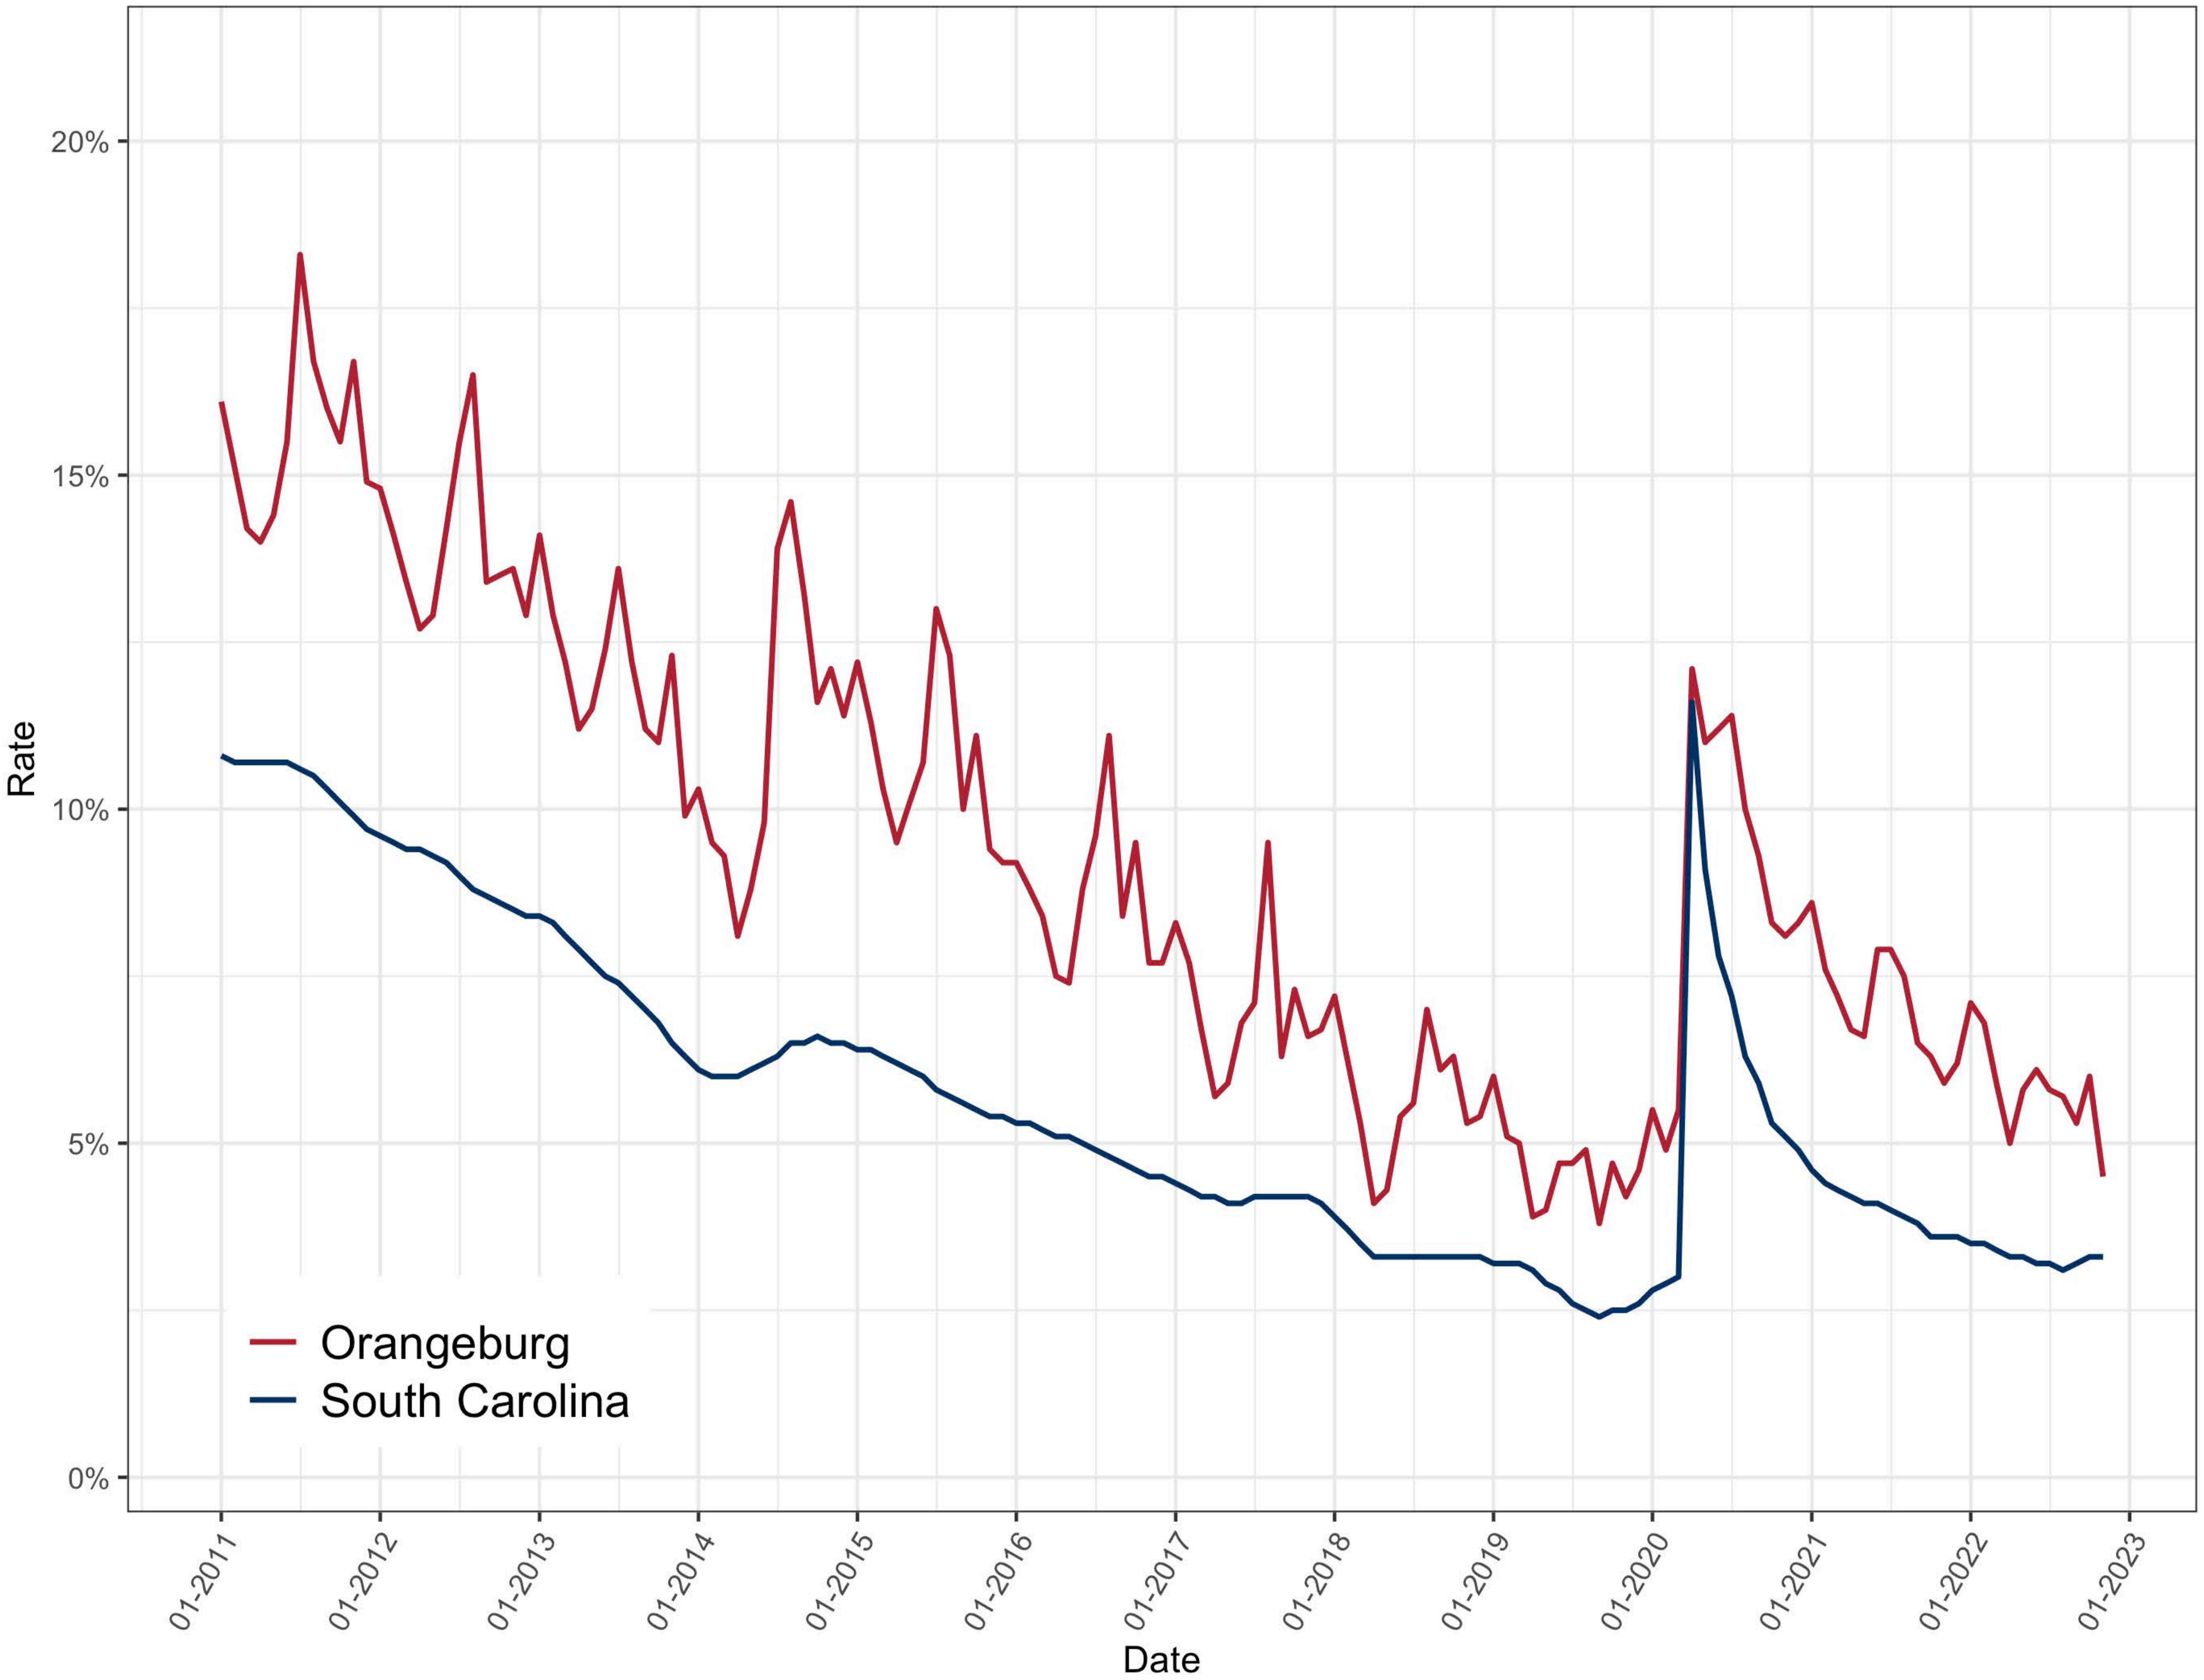

Orangeburg County, SC Unemployment Rate