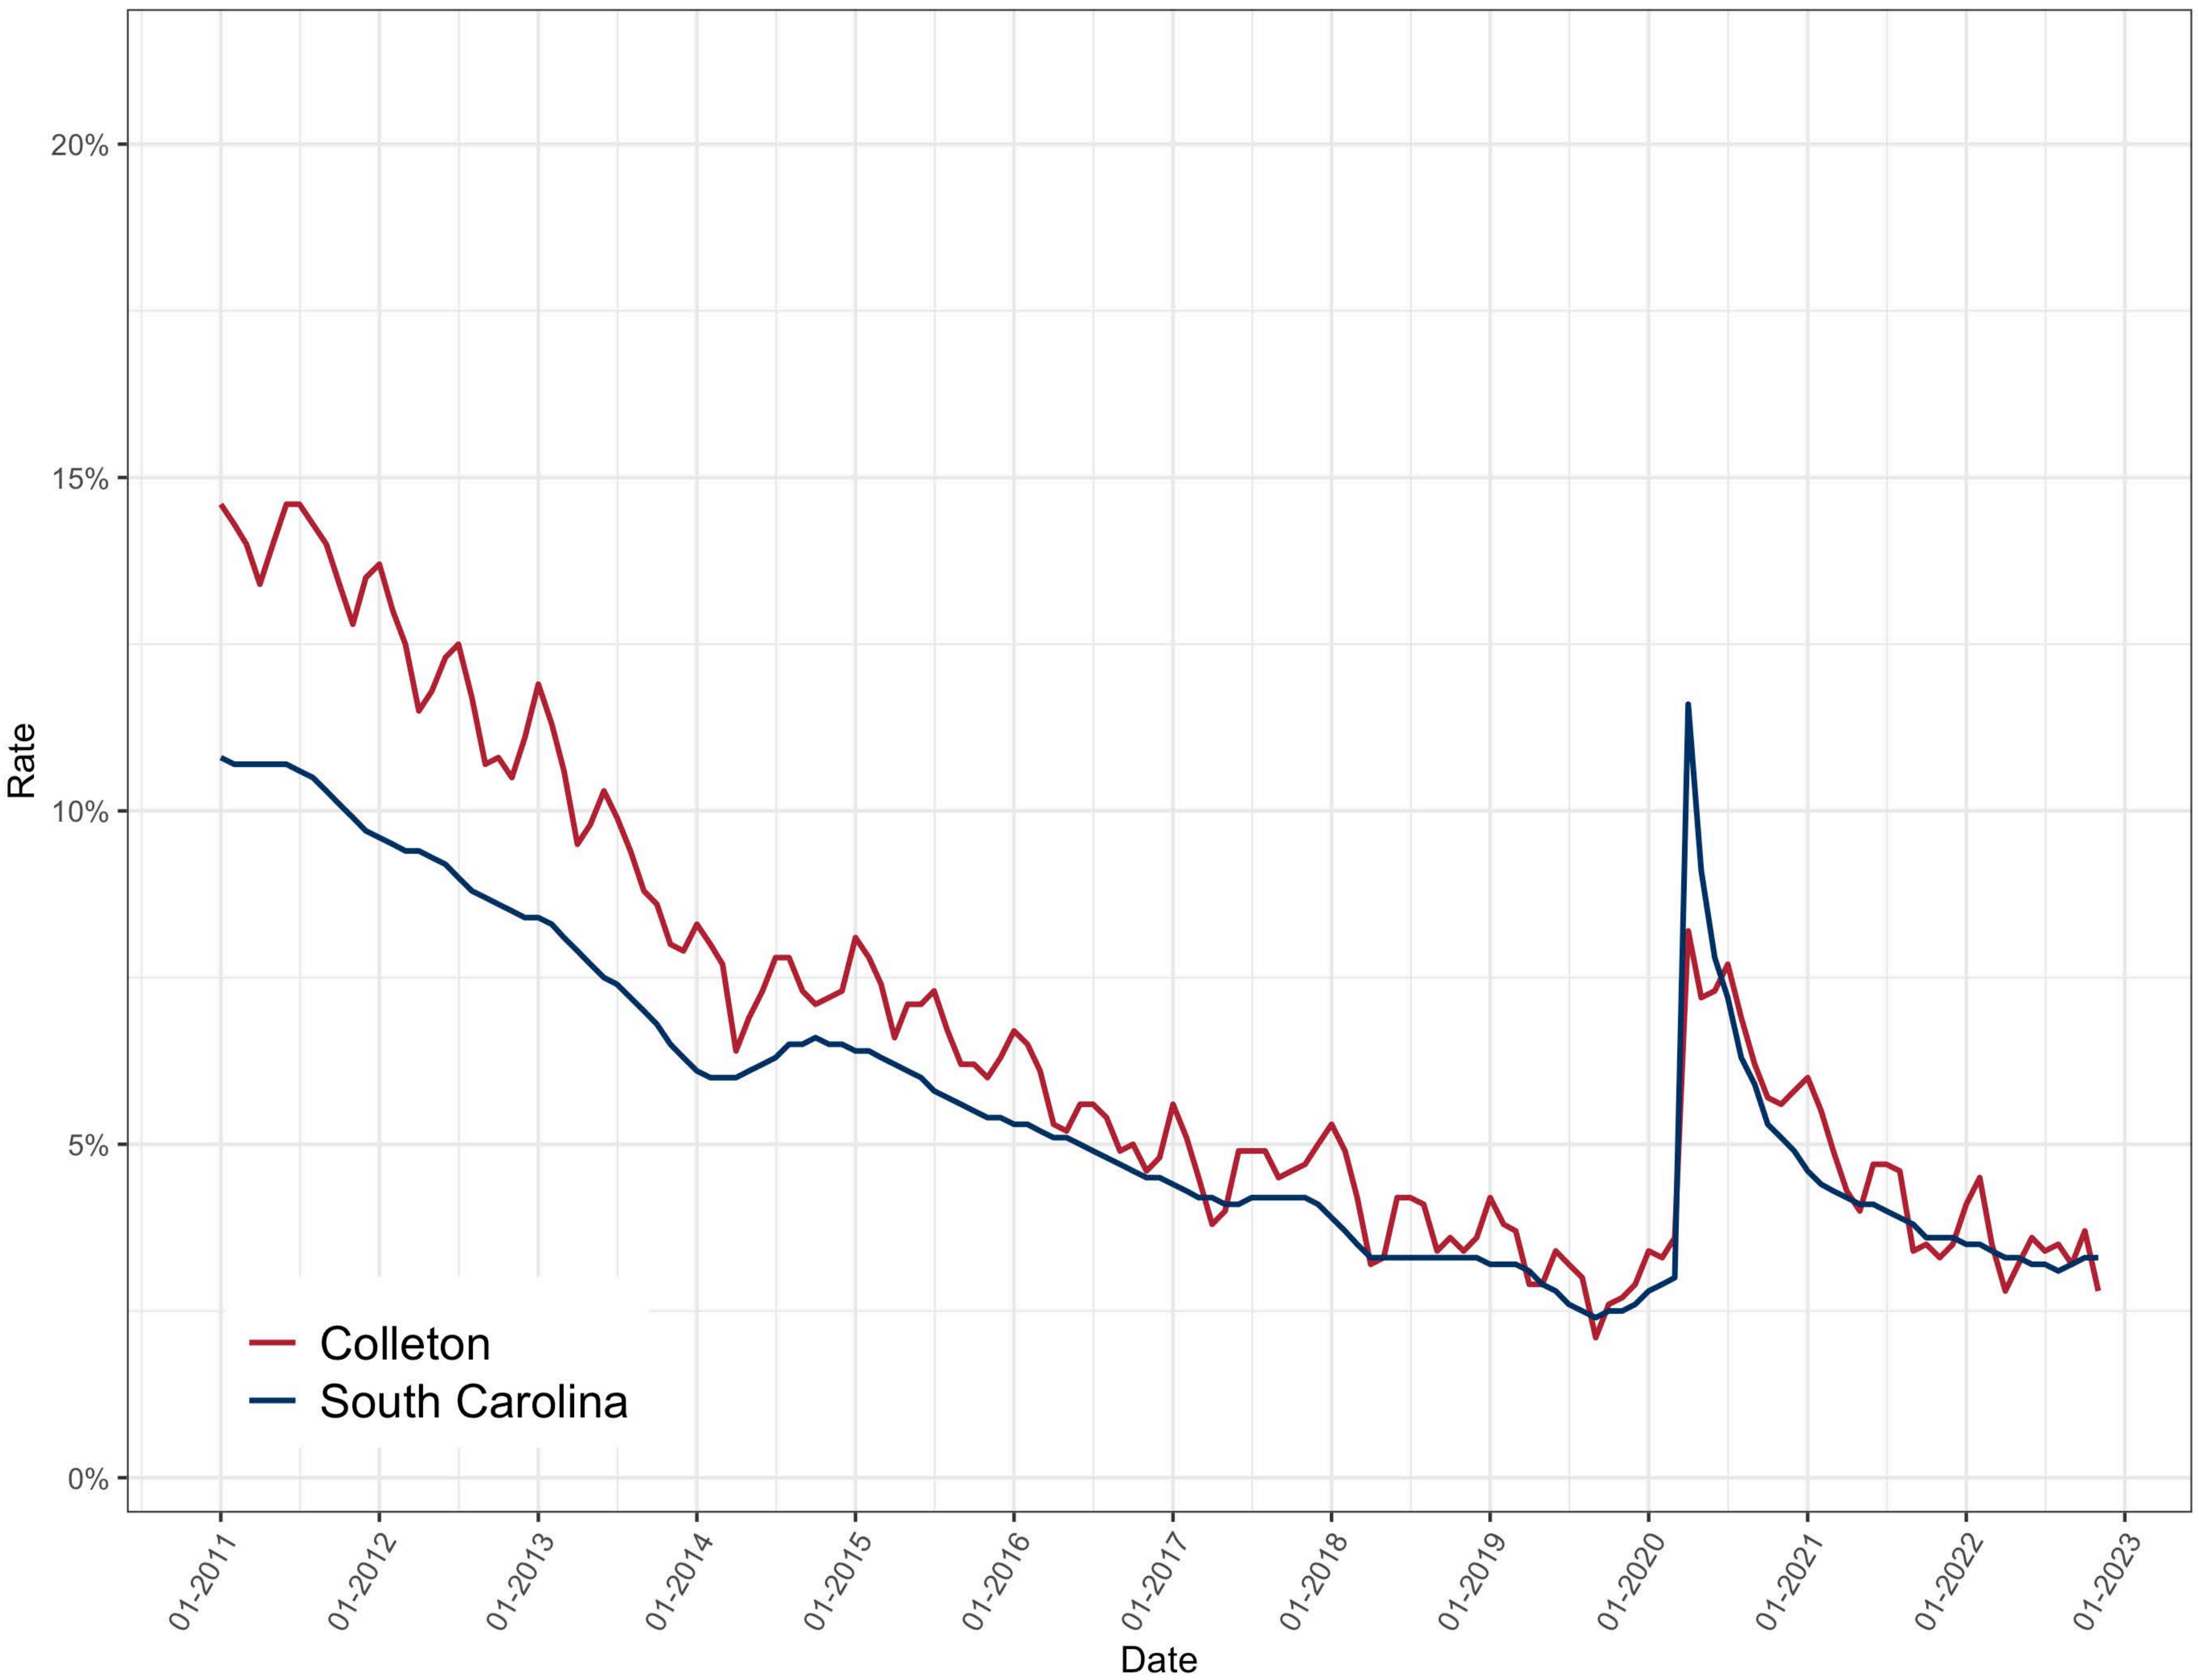

Colleton County, SC Unemployment Rate