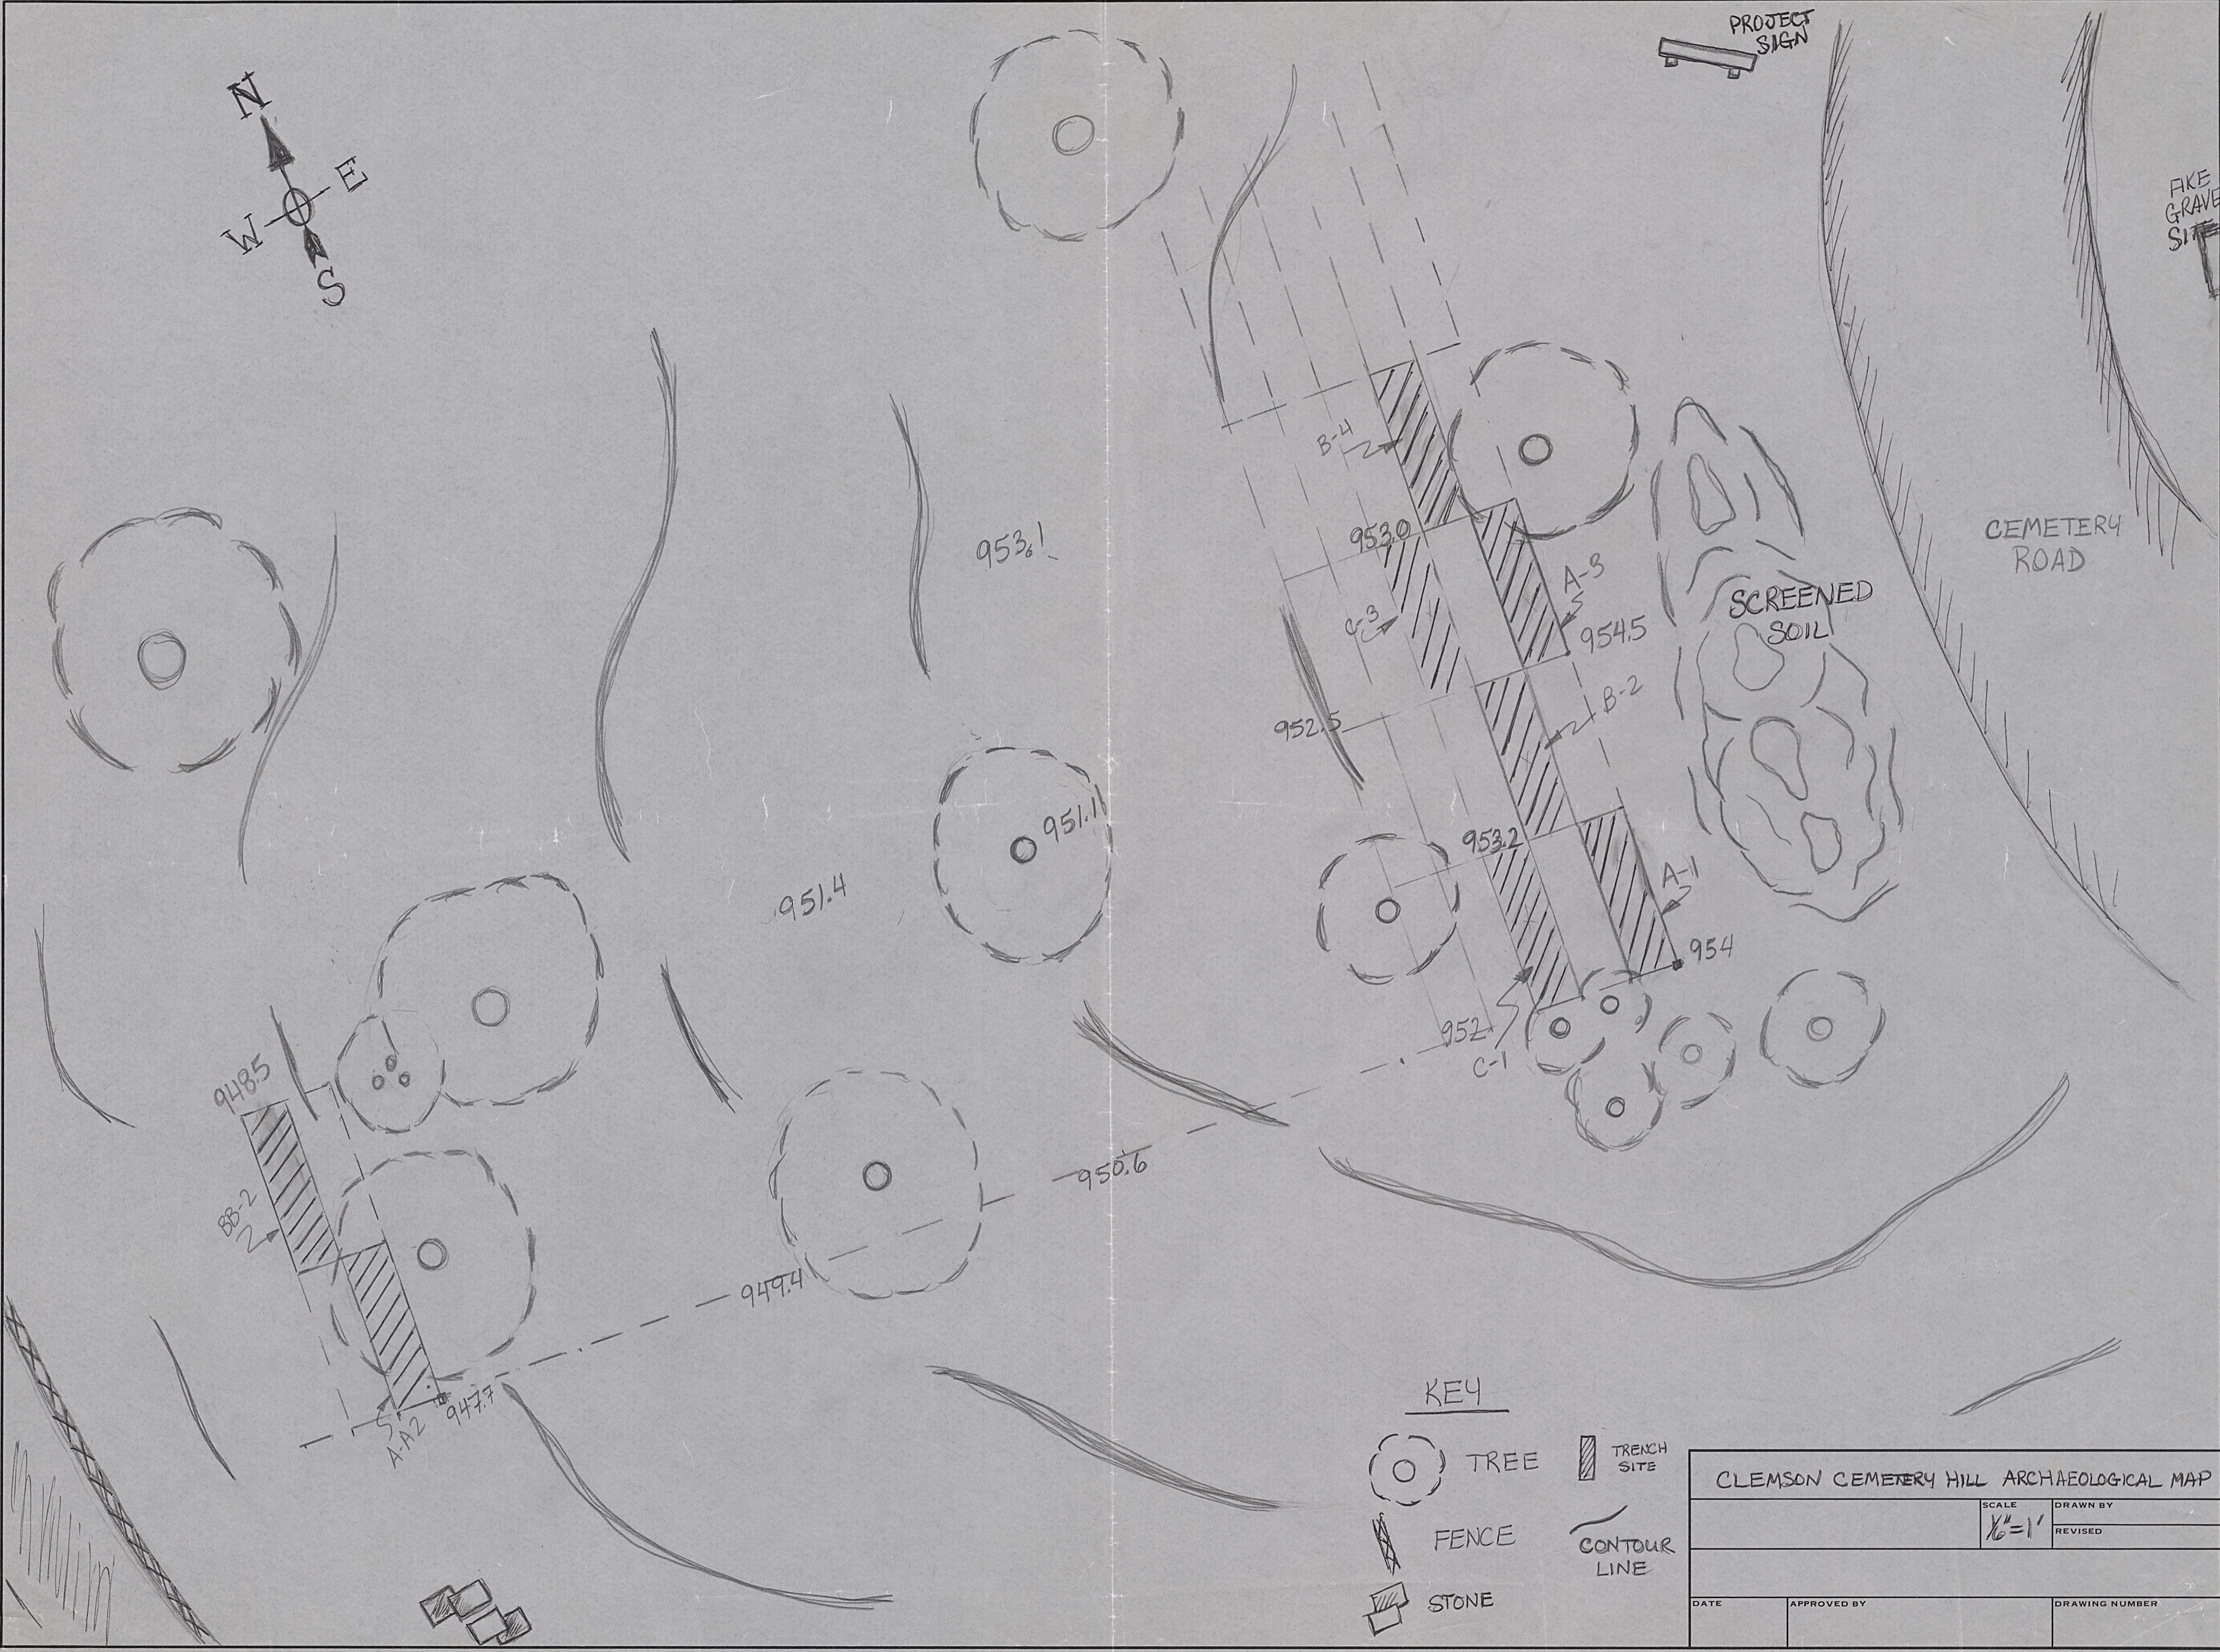

FAKE GRAVE SITE

CEMETERY ROAD

SCREENED SOIL

KEY

- TREE
- FENCE
- STONE
- TRENCH SITE
- CONTOUR LINE

CLEMSON CEMETERY HILL ARCHAEOLOGICAL MAP		
SCALE	DRAWN BY	
1/8" = 1'	REVISED	
DATE	APPROVED BY	DRAWING NUMBER