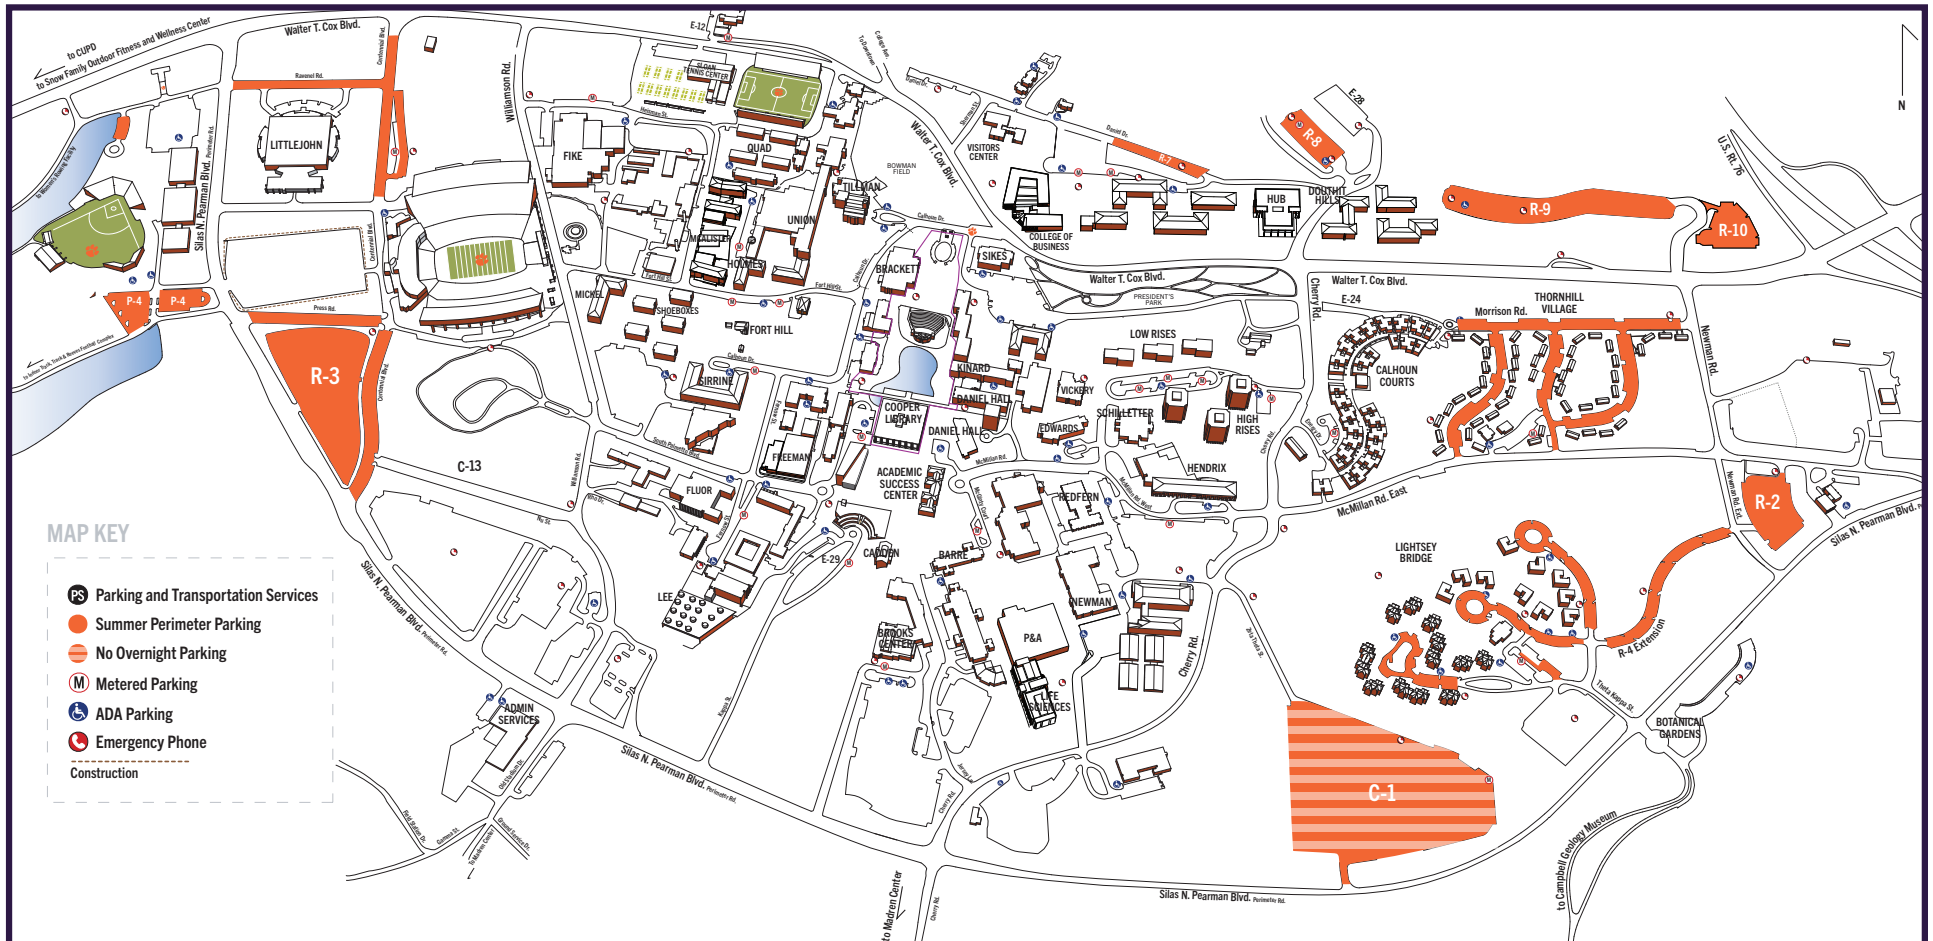

PARKING AND TRANSPORTATION SERVICES

SUMMER CAMP & CONFERENCE PERIMETER PARKING

PARKING BASICS:

- Park in any of the orange lots above with the pass clearly displayed on your front dash. No overnight parking in C-1.
- You may park in unrestricted employee spaces and lots from 4:30 p.m. to 7 a.m., Mon. through Thurs. and from 4:30 p.m. Fri until 7 a.m. Mon.
- When parking at a meter, the meter **MUST BE PAID** 7 a.m. to 10 p.m. seven days week and your permit displayed. No exceptions. With this permit, you are subject to the Clemson University Permit Holder (CUPH) time limit. Some meters are visitor only and you may not park there. **READ THE SIGNS.**