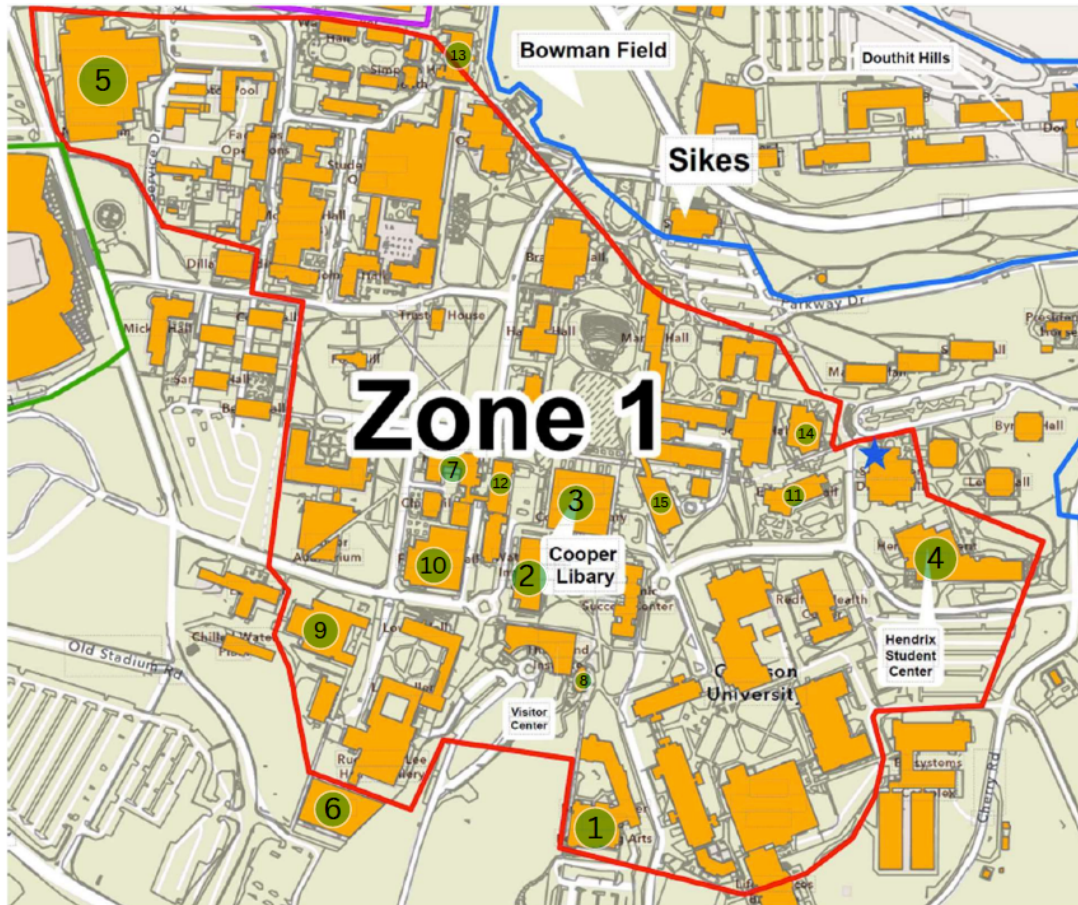

Map of Clemson University's main campus buildings that are licensed to serve alcohol

as of 8/28/2024

Map of Clemson University Zones 1 - Clemson, SC 29634:

- | | |
|-------------------------------------|-----------------------------|
| 1. Brooks Center | 141 Jersey Lane |
| 2. Watt Center | 405 S. Palmetto Blvd |
| 3. Cooper Library | 116 Sigma Dr. |
| 4. Hendrix Student Center | 720 McMillan Rd. |
| 5. Fike Rec Center | 110 Heisman St. |
| 6. Lee Hall | 323 Fernow St. |
| 7. Riggs Hall | 433 Calhoun Dr. |
| 8. Samuel Cadden Chapel | 181 Jervey Ln. |
| 9. Flour Daniel Innovation Building | 218 S. Palmetto Blvd |
| 10. Freeman Hall | 211 Fernow St. |
| 11. Edwards Hall | 201 Epsilon Zeta Dr. |
| 12. Rhodes Center | 118 Engineering Service Dr. |
| 13. Godfrey Hall | 133 Alpha Beta Circle |
| 14. Vickery Hall | 221 Epsilon Zeta Dr. |
| 15. Humanities Hall/Strode Tower | 401 Delta Epsilon Ct. |

Map of Clemson University Zones 3 – Clemson, SC 29634:

- | | |
|--|-----------------------|
| 1. Littlejohn Coliseum | 219 Perimeter Rd. |
| 2. Riggs Field | 115 Alpha Beta Circle |
| 3. Duckworth Family Tennis Facility | Old Greenville Hwy |
| 4. Jervey Athletic Center | 310 Perimeter Road |
| 5. Jervey Gym/New Watt Facility | 310 Perimeter Road |
| 6. McFadden Building | 220 Perimeter Road |
| 7. Poe Indoor Football Facility | 100 Reeves Lane |
| 8. Doug Kingsmore Stadium | 114 Baseball Dr. |
| 9. Penley Golf Facility | 114 Lucas Glover Dr. |
| 10. McWhorter Stadium | Jervey Meadows |
| 11. Clemson Lacrosse Complex | 514 E Beach Dr. |
| 12. Rowing Center/Athletic Recovery Center | 518 E Beach Dr |
| 13. Reeves Football Complex | 100 Reeves Lane |
| 14. Track and Field Complex | 221 Track Dr. |
| 15. Clemson Rowing Center | 518 E Beach Dr |
| 16. Clemson Gymnastics Complex | 510 E Beach Dr. |