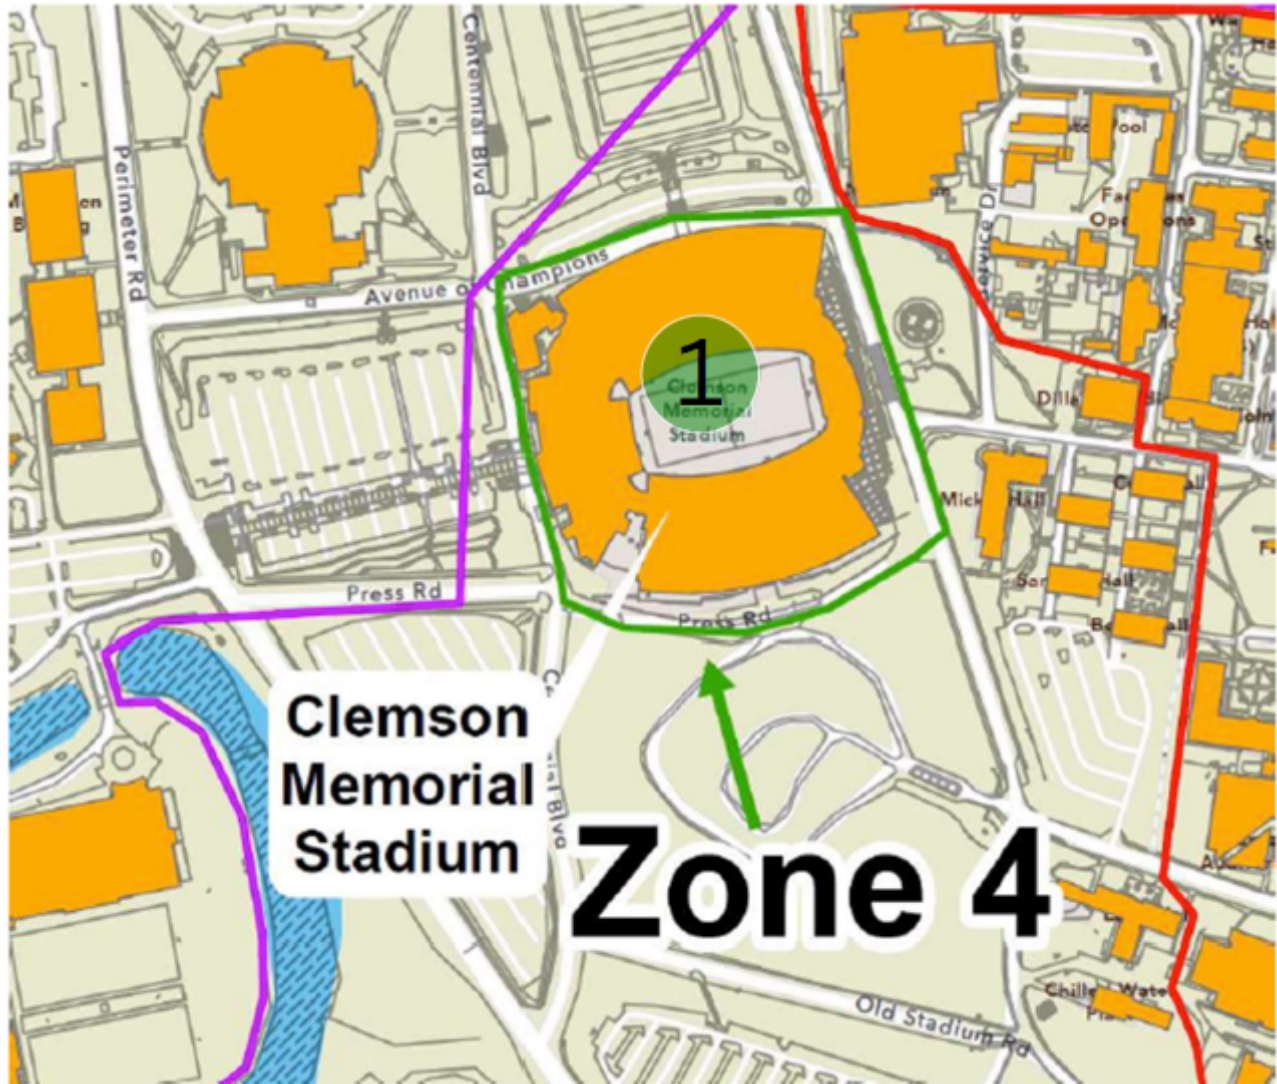

Map of Clemson University's main campus buildings that are licensed to serve alcohol

as of 8/28/2024

Map of Clemson University Zones 1 - Clemson, SC 29634:

- | | |
|-------------------------------------|-----------------------------|
| 1. Brooks Center | 141 Jersey Lane |
| 2. Watt Center | 405 S. Palmetto Blvd |
| 3. Cooper Library | 116 Sigma Dr. |
| 4. Hendrix Student Center | 720 McMillan Rd. |
| 5. Fike Rec Center | 110 Heisman St. |
| 6. Lee Hall | 323 Fernow St. |
| 7. Riggs Hall | 433 Calhoun Dr. |
| 8. Samuel Cadden Chapel | 181 Jervey Ln. |
| 9. Flour Daniel Innovation Building | 218 S. Palmetto Blvd |
| 10. Freeman Hall | 211 Fernow St. |
| 11. Edwards Hall | 201 Epsilon Zeta Dr. |
| 12. Rhodes Center | 118 Engineering Service Dr. |
| 13. Godfrey Hall | 133 Alpha Beta Circle |
| 14. Vickery Hall | 221 Epsilon Zeta Dr. |
| 15. Humanities Hall/Strode Tower | 401 Delta Epsilon Ct. |

Map of Clemson University Zones 3 – Clemson, SC 29634:

- | | |
|--|-----------------------|
| 1. Littlejohn Coliseum | 219 Perimeter Rd. |
| 2. Riggs Field | 115 Alpha Beta Circle |
| 3. Duckworth Family Tennis Facility | Old Greenville Hwy |
| 4. Jervey Athletic Center | 310 Perimeter Road |
| 5. Jervey Gym/New Watt Facility | 310 Perimeter Road |
| 6. McFadden Building | 220 Perimeter Road |
| 7. Poe Indoor Football Facility | 100 Reeves Lane |
| 8. Doug Kingsmore Stadium | 114 Baseball Dr. |
| 9. Penley Golf Facility | 114 Lucas Glover Dr. |
| 10. McWhorter Stadium | Jervey Meadows |
| 11. Clemson Lacrosse Complex | 514 E Beach Dr. |
| 12. Rowing Center/Athletic Recovery Center | 518 E Beach Dr |
| 13. Reeves Football Complex | 100 Reeves Lane |
| 14. Track and Field Complex | 221 Track Dr. |
| 15. Clemson Rowing Center | 518 E Beach Dr |
| 16. Clemson Gymnastics Complex | 510 E Beach Dr. |