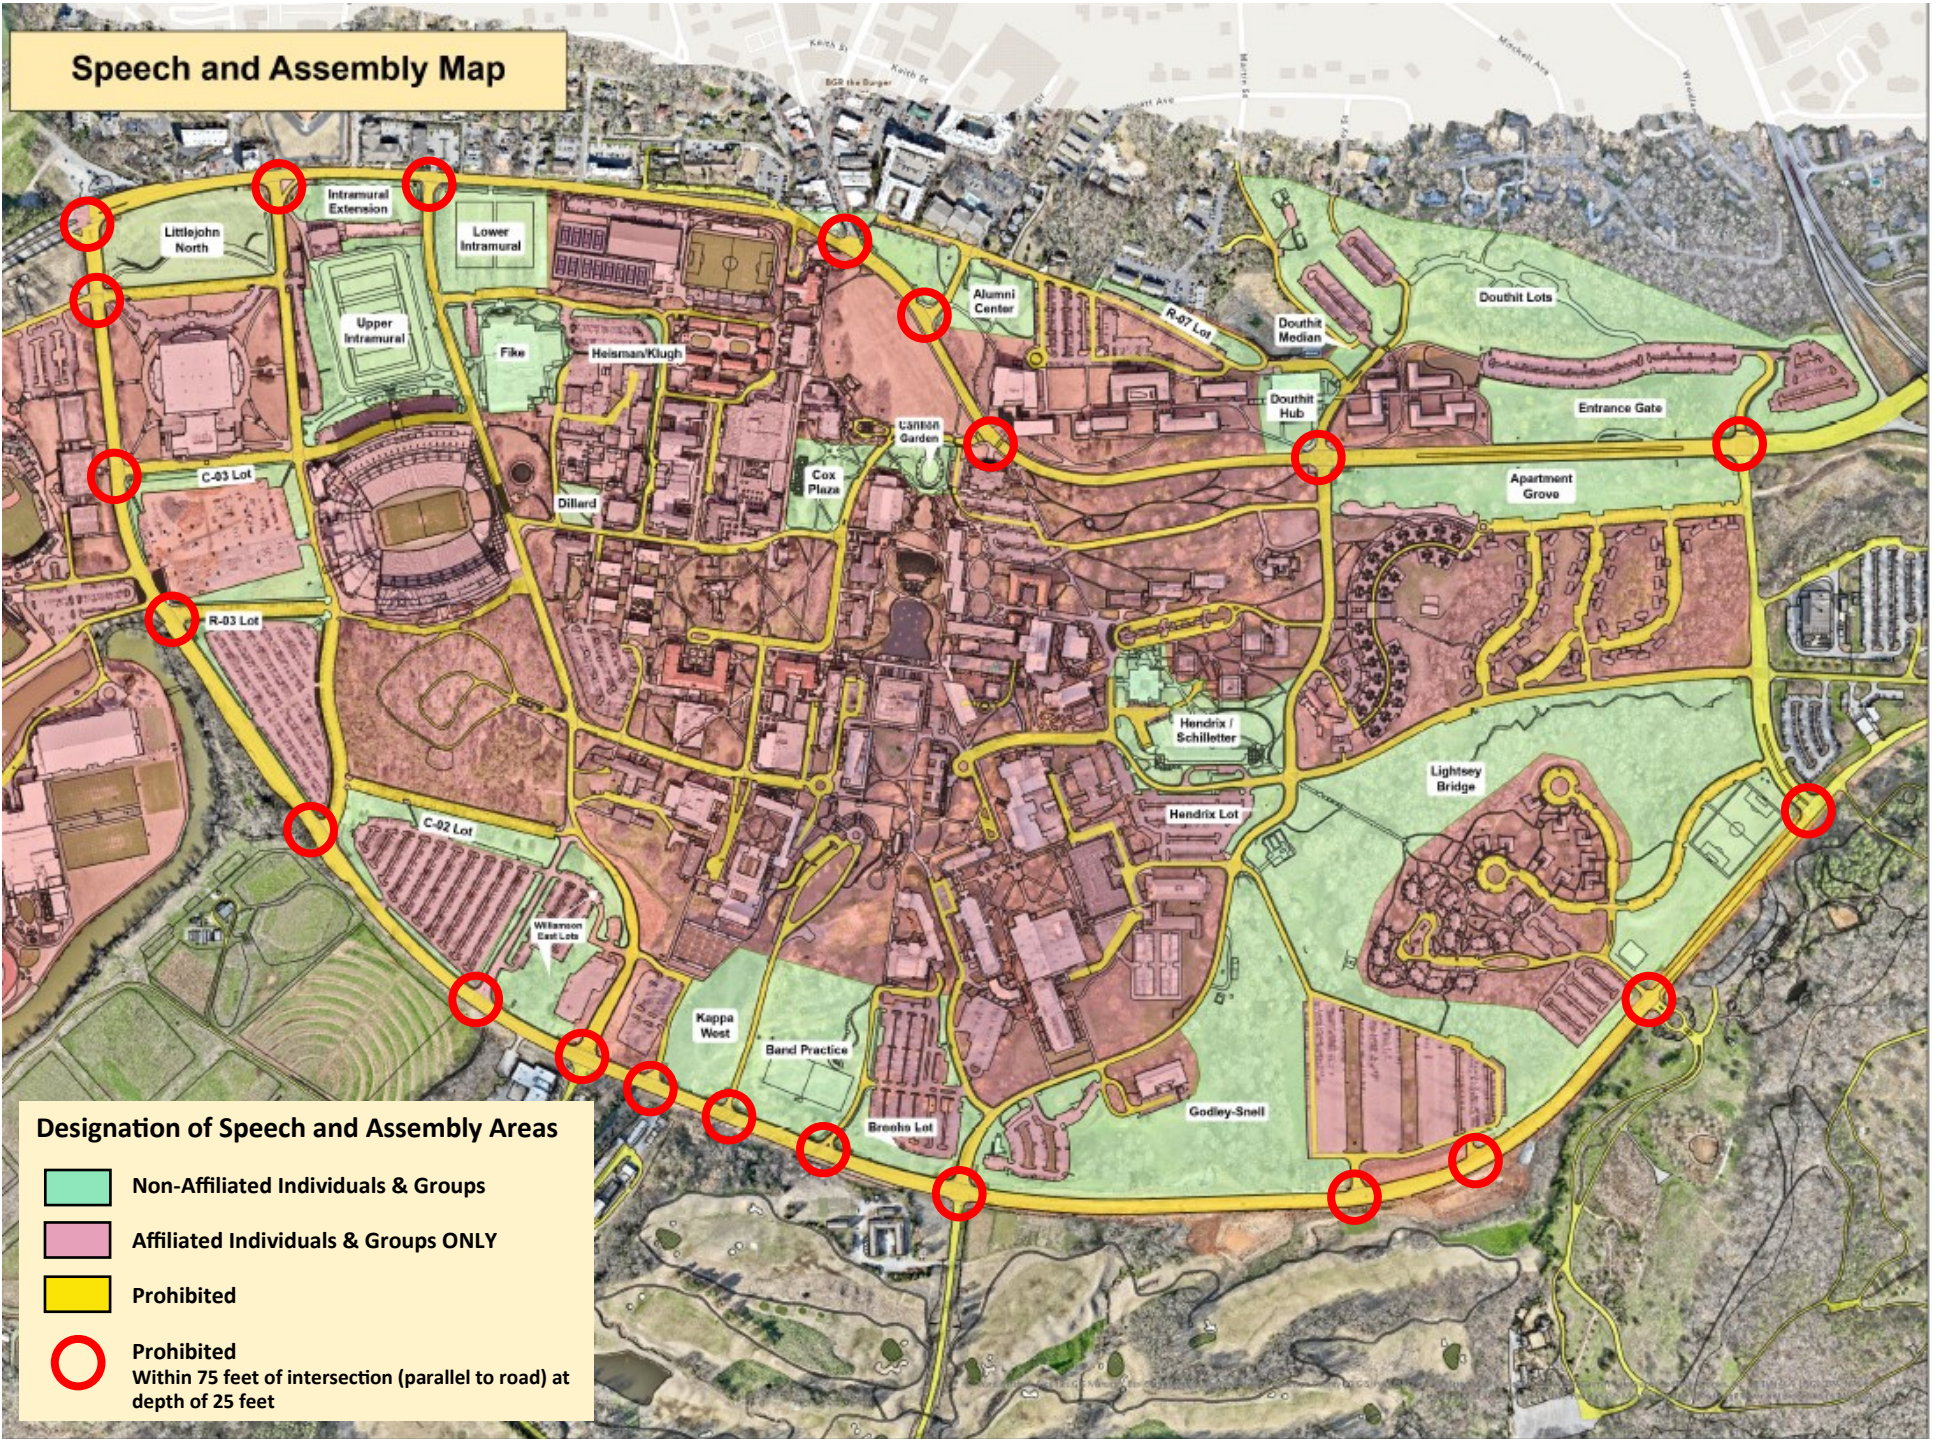

Speech and Assembly Map

Designation of Speech and Assembly Areas

- Non-Affiliated Individuals & Groups
- Affiliated Individuals & Groups ONLY
- Prohibited
- Prohibited Within 75 feet of intersection (parallel to road) at depth of 25 feet