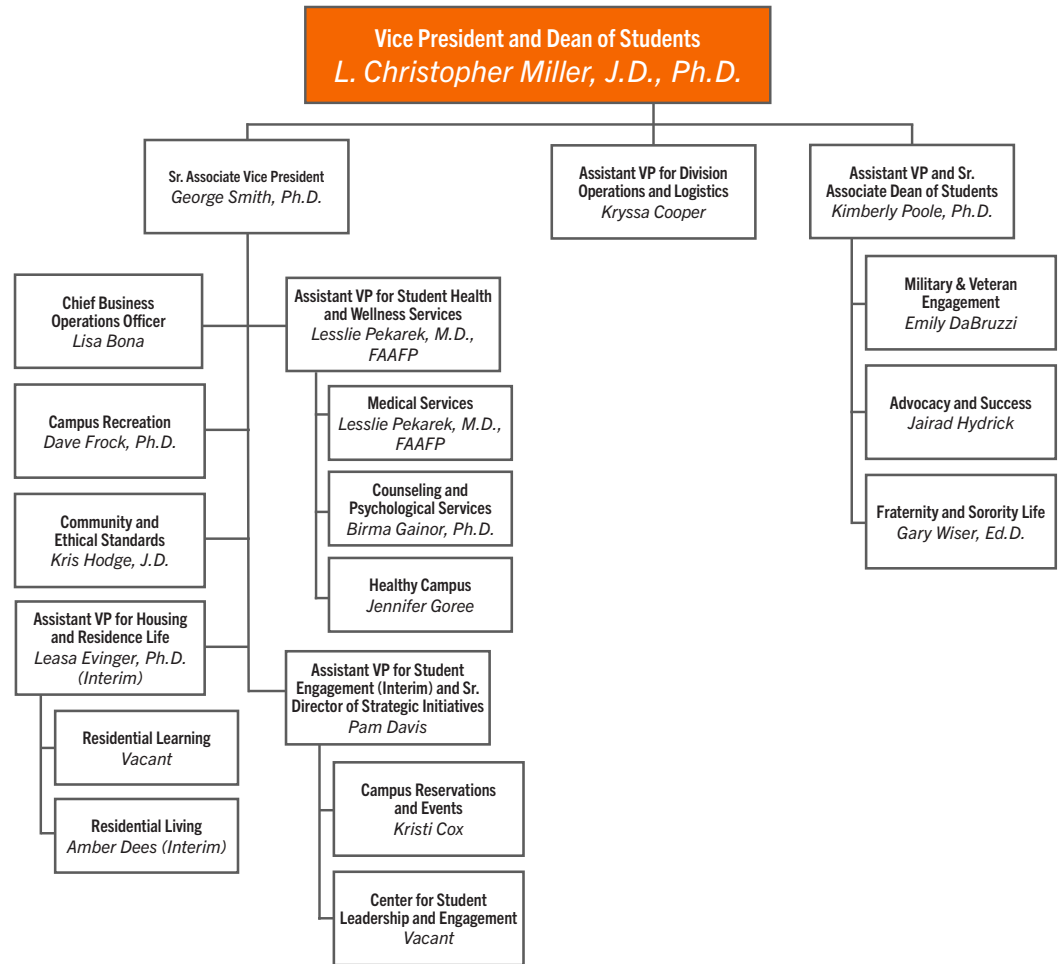

STUDENT AFFAIRS ORGANIZATIONAL CHART

CAMPUS PARTNERS
Student Affairs
Development Liaison
Carrie Truax

Student Affairs
MarCom Liaison
Philip Sikes

Associate Dean of Students
and CCPD Executive Director
Neil Burton, Ph.D.