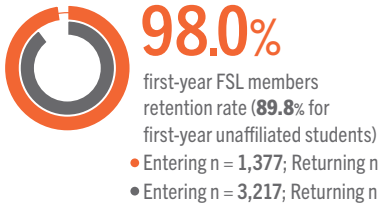

ACADEMICS

	Overall GPA*	Overall FSL GPA*	CPA*	IFC*	MGC*	NPHC*
Fall 2022	3.310	3.428	3.537	3.216	3.115	3.113
Spring 2023	3.333	3.446	3.557	3.264	3.182	3.032

5th

Consecutive Fall semester where all four council GPAs exceeded 3.0

In Fall 2022: **79.6%** of all chapters exceeded 3.0; **81.6%** of all members exceeded 3.0
In Spring 2023: **92.0%** of all chapters exceeded 3.0; **81.57%** of all members exceeded 3.0

*Totals from preliminary report. Final report not certified until mid-June

RETENTION — 2021 COHORT DATA: