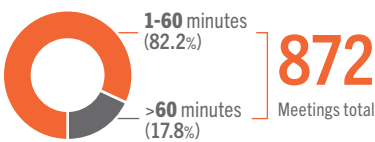

RETENTION — 2021 COHORT DATA:

GRADUATION — 2016 COHORT DATA:

SERVICE AND PHILANTHROPY

COACHING MODEL AND OUTCOMES

COUNCIL ENGAGEMENT:

CHAPTER ENGAGEMENT:

SPRING 2023 COACHING SURVEY OUTCOMES:

“My advisor showed me some of the resources that I did not know about and was encouraging with what they said about my chapter’s progress over the last couple of semesters.”

— Chapter President

COACHING MODEL OUTCOMES:

EDUCATIONAL PROGRAMS

Launched P.A.W.S. Bystander Intervention Program in Spring 2023 with 20 presentations.

“I appreciate the time taken to provide information and resources that will help keep our campus and chapters safe!”