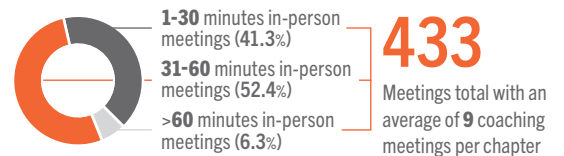

RETENTION — 2021 COHORT DATA:

GRADUATION — 2016 COHORT DATA:

SERVICE AND PHILANTHROPY

COACHING MODEL AND OUTCOMES

COUNCIL ENGAGEMENT:

CHAPTER ENGAGEMENT:

SPRING 2023 COACHING SURVEY OUTCOMES:

“My advisor showed me some of the resources that I did not know about and was encouraging with what they said about my chapter’s progress over the last couple of semesters.”

— Chapter President

COACHING MODEL OUTCOMES:

EDUCATIONAL PROGRAMS

Launched P.A.W.S. Bystander Intervention Program in Spring 2023 with 20 presentations.

“I appreciate the time taken to provide information and resources that will help keep our campus and chapters safe!”