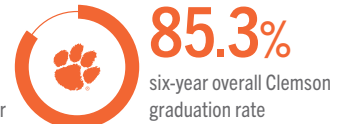

GRADUATION — 2016 COHORT DATA: