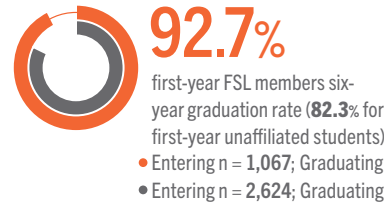

GRADUATION — 2016 COHORT DATA: