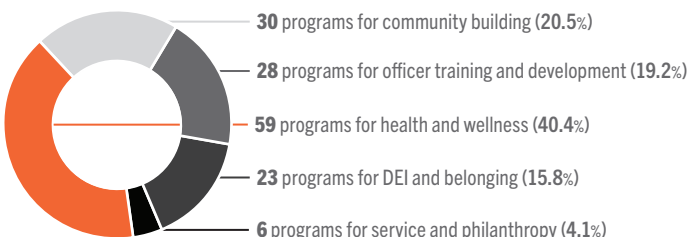

— Chapter President

COACHING MODEL OUTCOMES:

EDUCATIONAL PROGRAMS

Launched P.A.W.S. Bystander Intervention Program in Spring 2023 with 20 presentations.

“I appreciate the time taken to provide information and resources that will help keep our campus and chapters safe!”