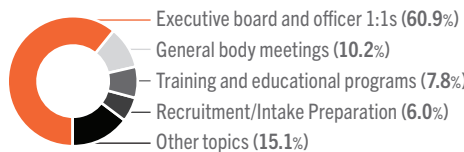

RETENTION — 2021 COHORT DATA:

GRADUATION — 2016 COHORT DATA:

SERVICE AND PHILANTHROPY

COACHING MODEL AND OUTCOMES

COUNCIL ENGAGEMENT:

CHAPTER ENGAGEMENT:

SPRING 2023 COACHING SURVEY OUTCOMES:

“My advisor showed me some of the resources that I did not know about and was encouraging with what they said about my chapter’s progress over the last couple of semesters.”