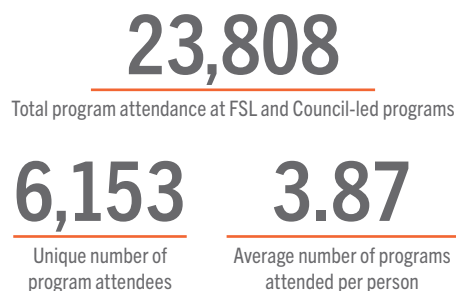

“I appreciate the time taken to provide information and resources that will help keep our campus and chapters safe!”

— Program Participant of the Post-program Survey

“The video and speakers were super informative and delivered in a clear and positive manner.”

— Program Participant of the Post-program Survey